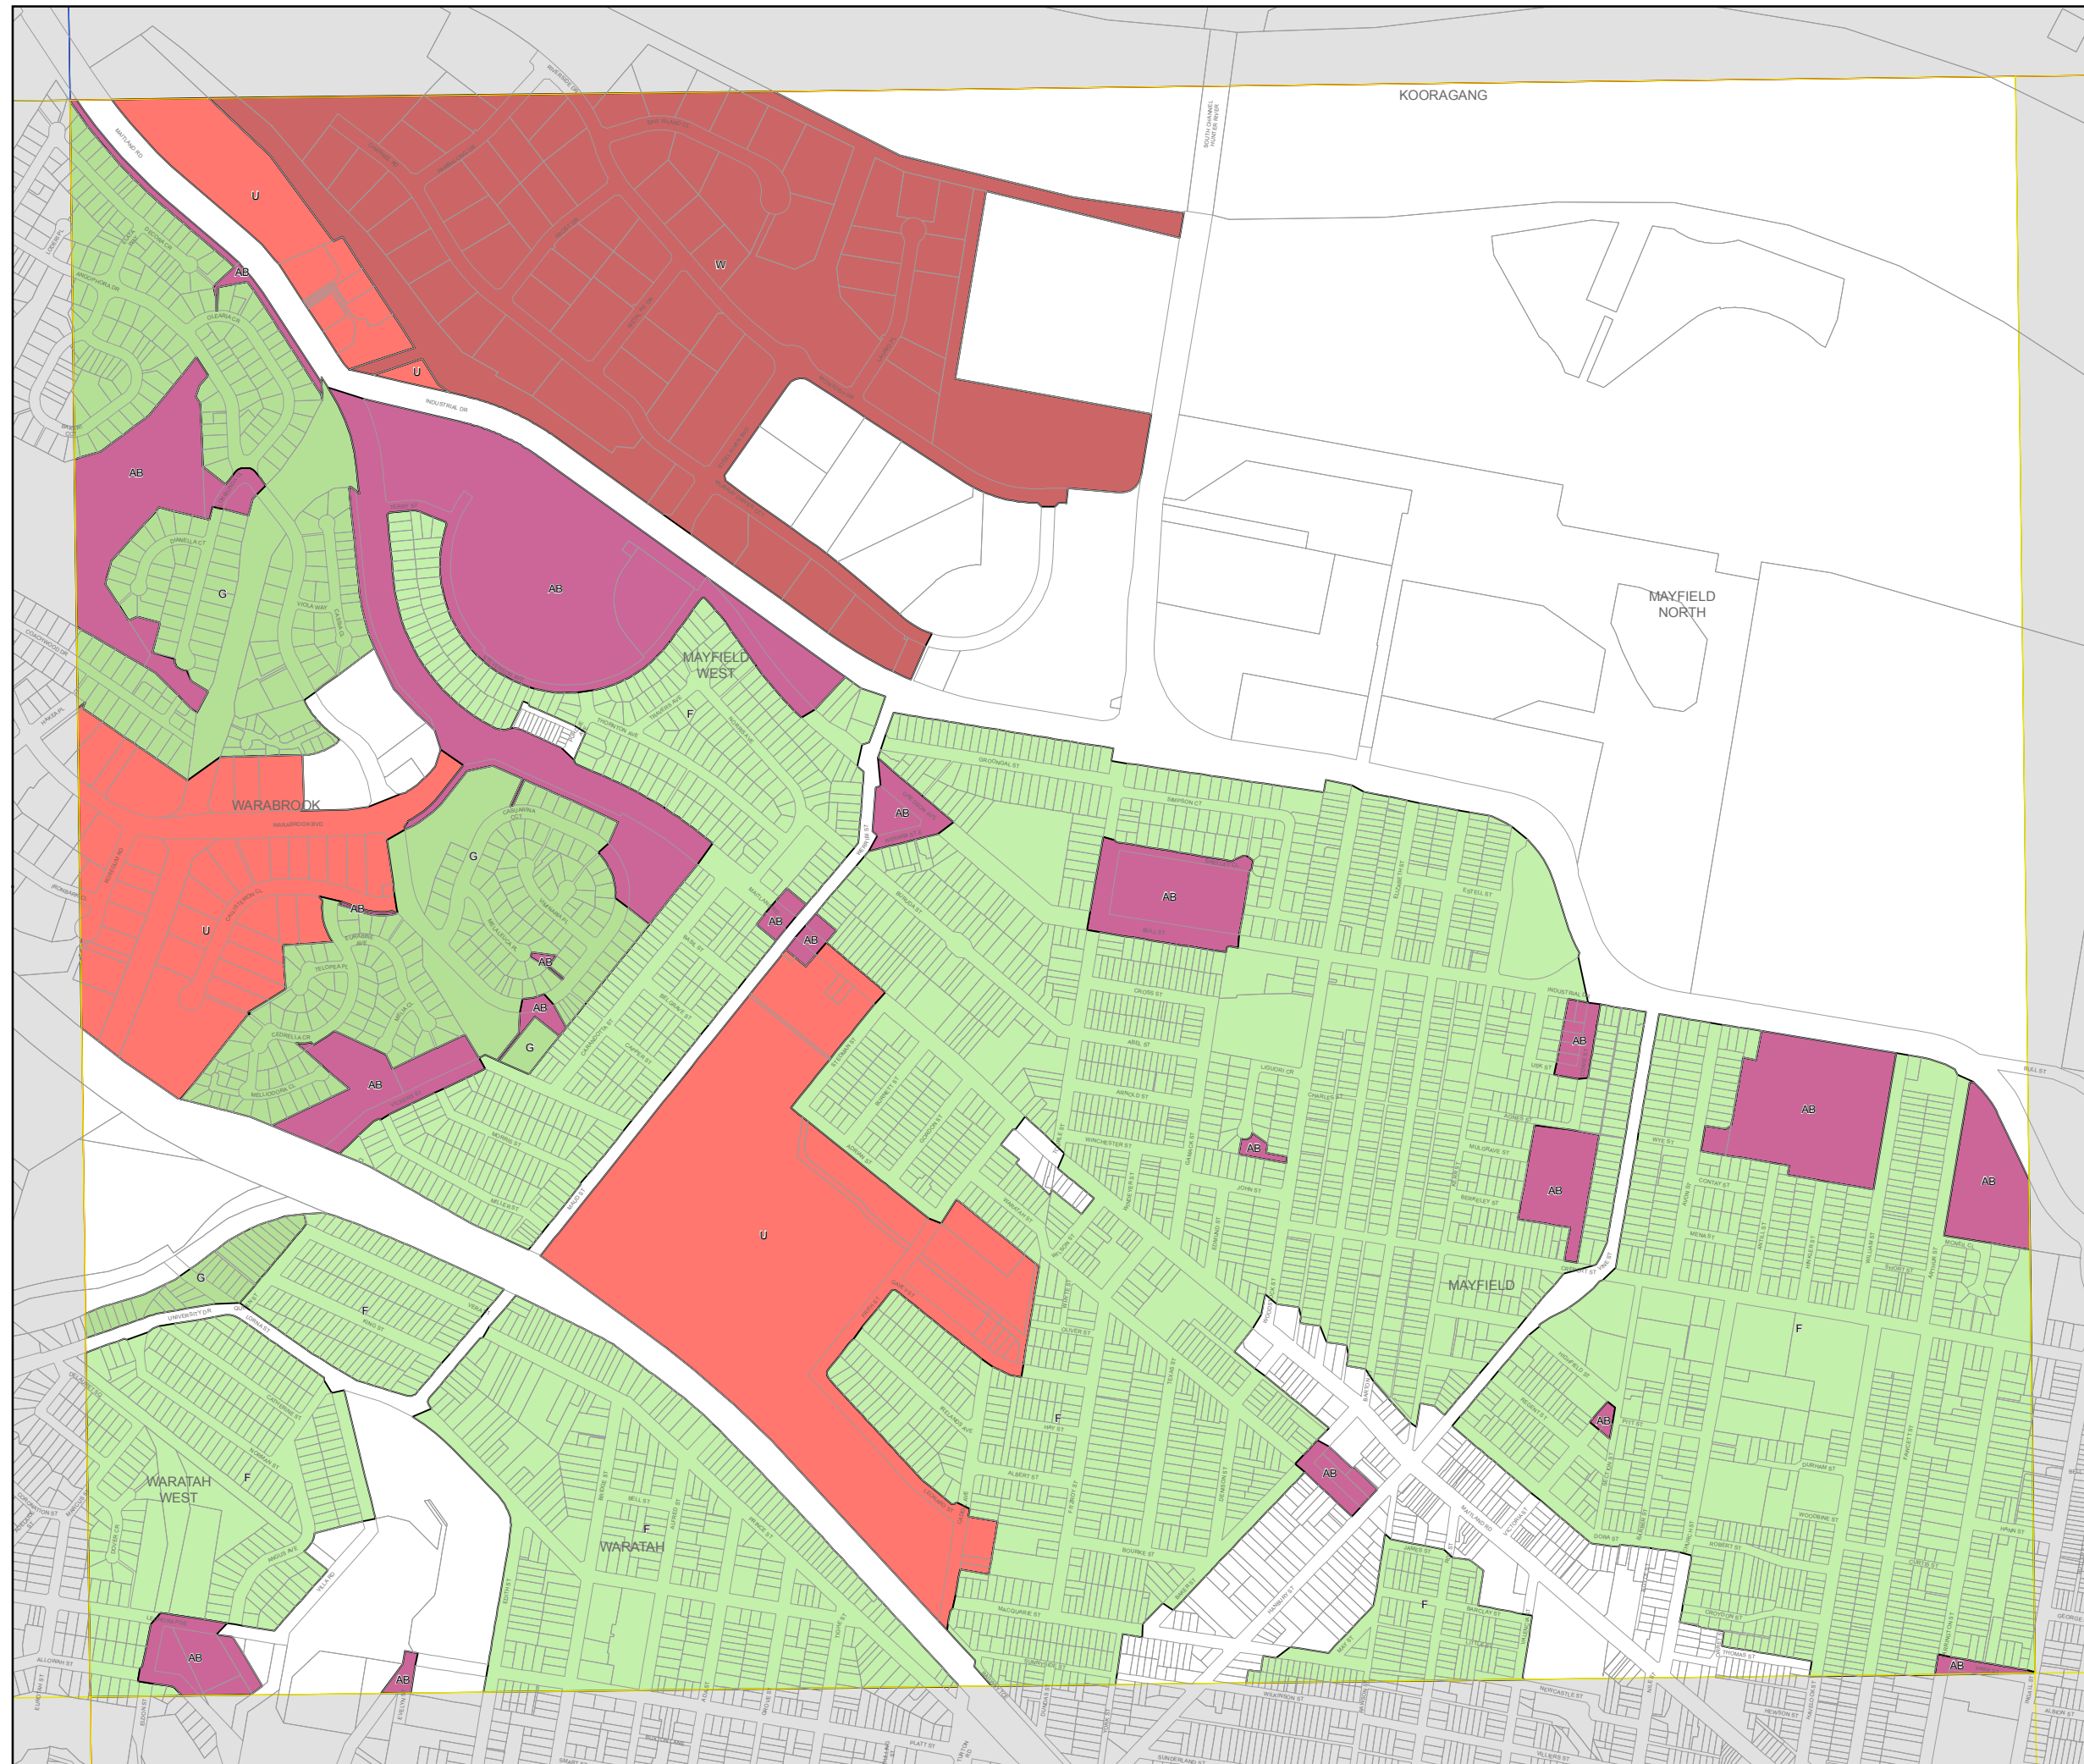

Lot Size Map Sheet - LSZ_004A

Minimum Lot Size (sq m)

- F 400
- G 450
- U 1000
- W 4000
- Z 20000 (2ha)
- AB 400000 (40ha)

Cadastre

Base data 01/08/2007 © Land and Property Information (LPI)
 Addendum data 02/11/2011 © City of Newcastle

Projection: GDA 1994
MGA Zone 56
Scale: 1:10,000 @ A3