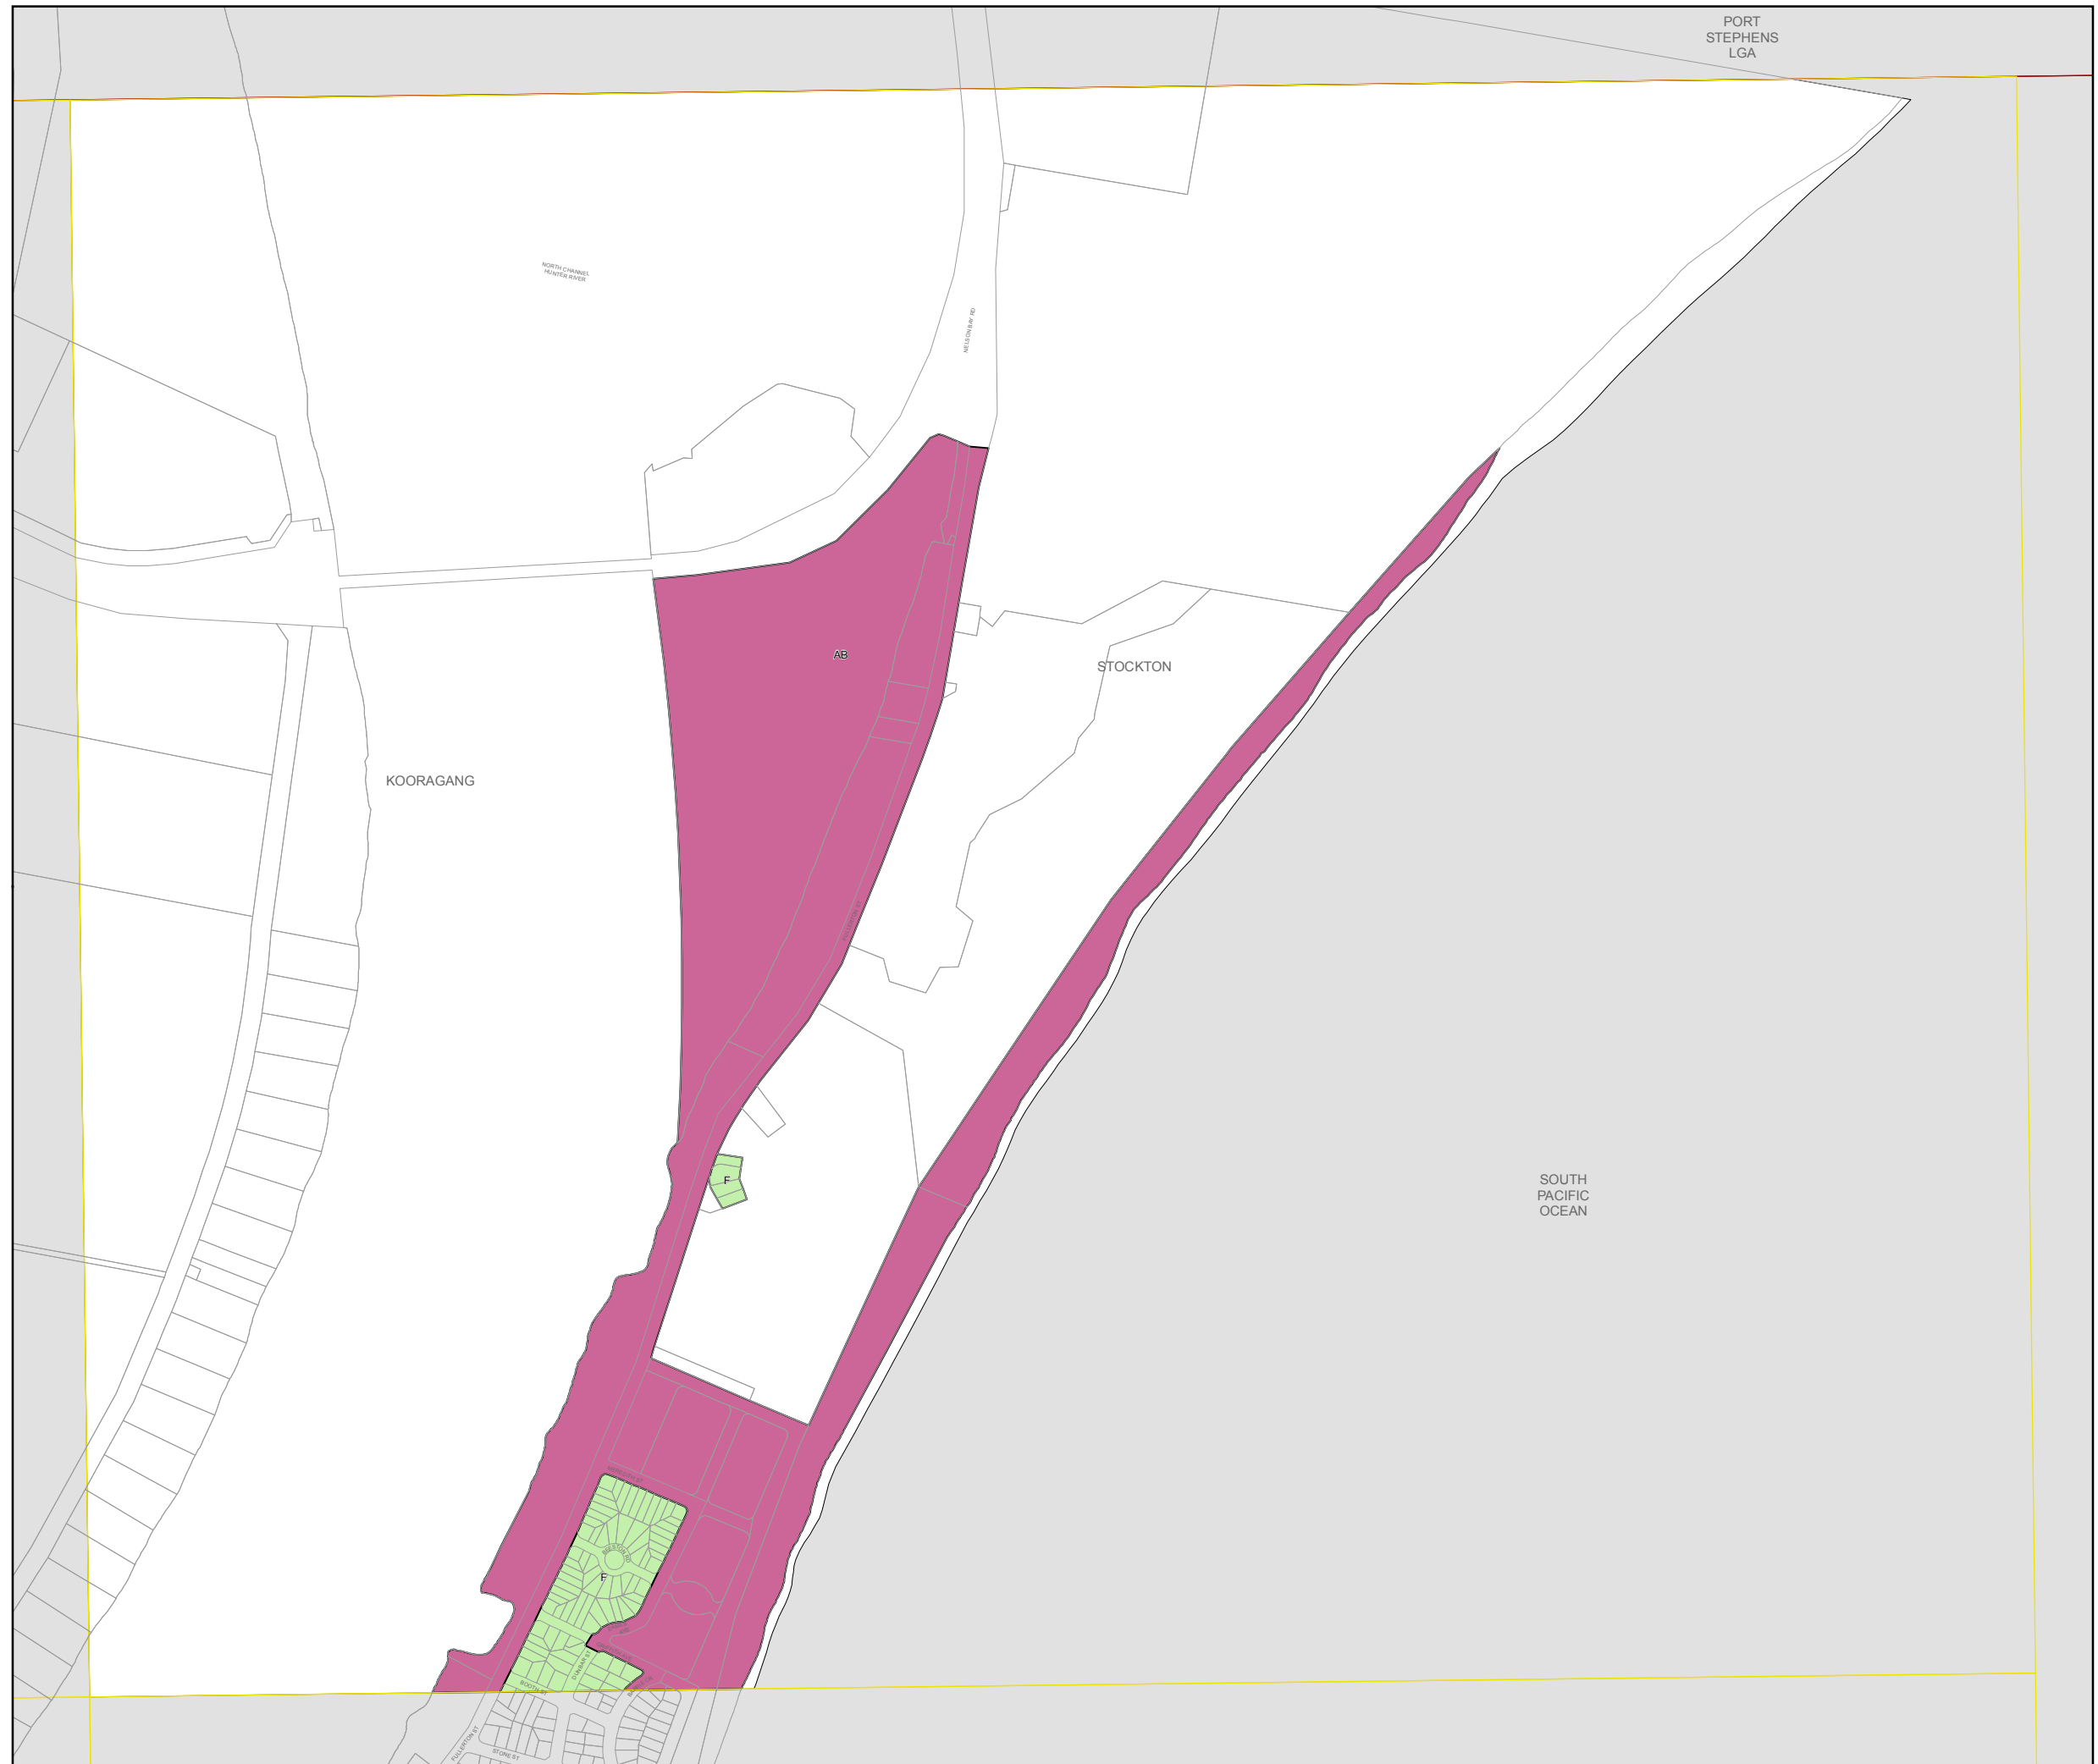

Lot Size Map Sheet - LSZ_004I

Minimum Lot Size (sq m)

- F 400
- G 450
- U 1000
- W 4000
- Z 20000 (2ha)
- AB 400000 (40ha)

Cadastre

Base data 01/08/2007 © Land and Property Information (LPI)
 Addendum data 02/11/2011 © City of Newcastle

0 200 400 Metres

Scale: 1:10,000 @ A3

Projection: GDA 1994
MGA Zone 56