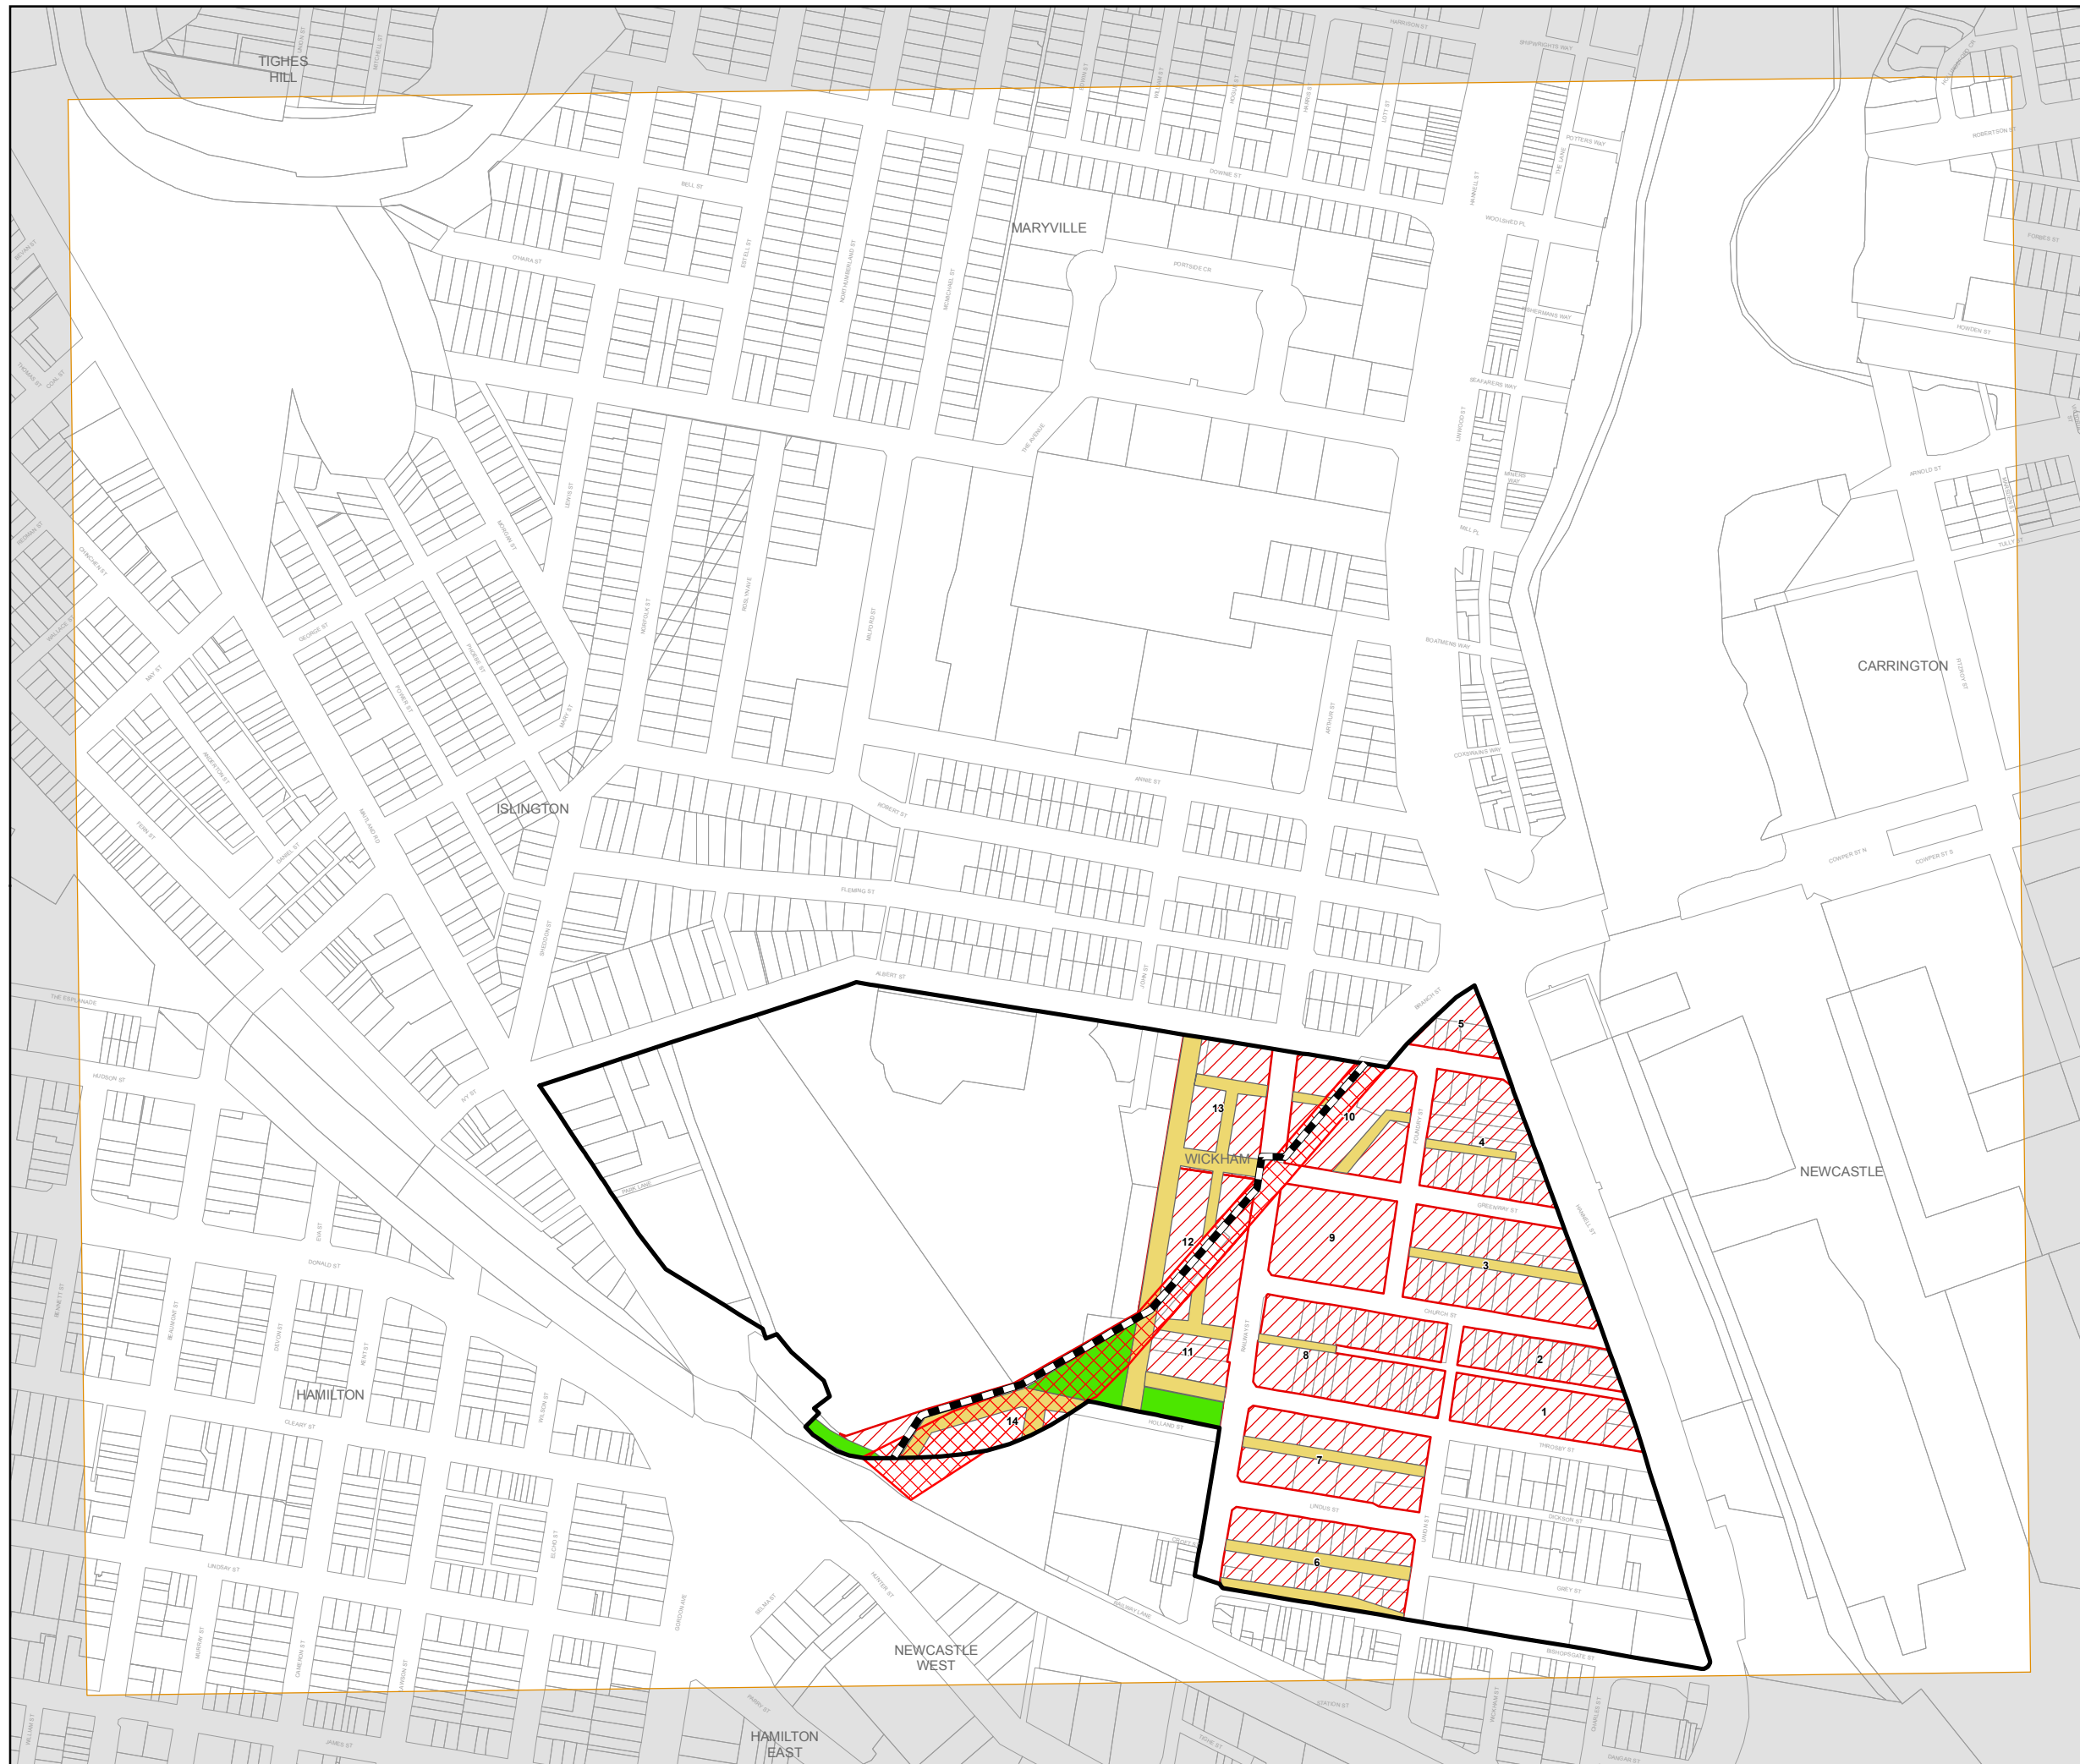

Newcastle Local Environmental Plan 2012

Wickham Redevelopment Area Map - Sheet WRA_004FA

-  Wickham Redevelopment Area
-  Redevelopment Sites
-  Possible Future Transport Corridor
-  Future Public Thoroughfare
-  Future Public Open Space
-  Pedestrian
- Cadastre**
-  Cadastre 10/08/2011 © Land and Property Information (LPI)

Projection: GDA 1994
MGA Zone 56

Map identification number: 5900_COM_WRA_004FA_005_20120402