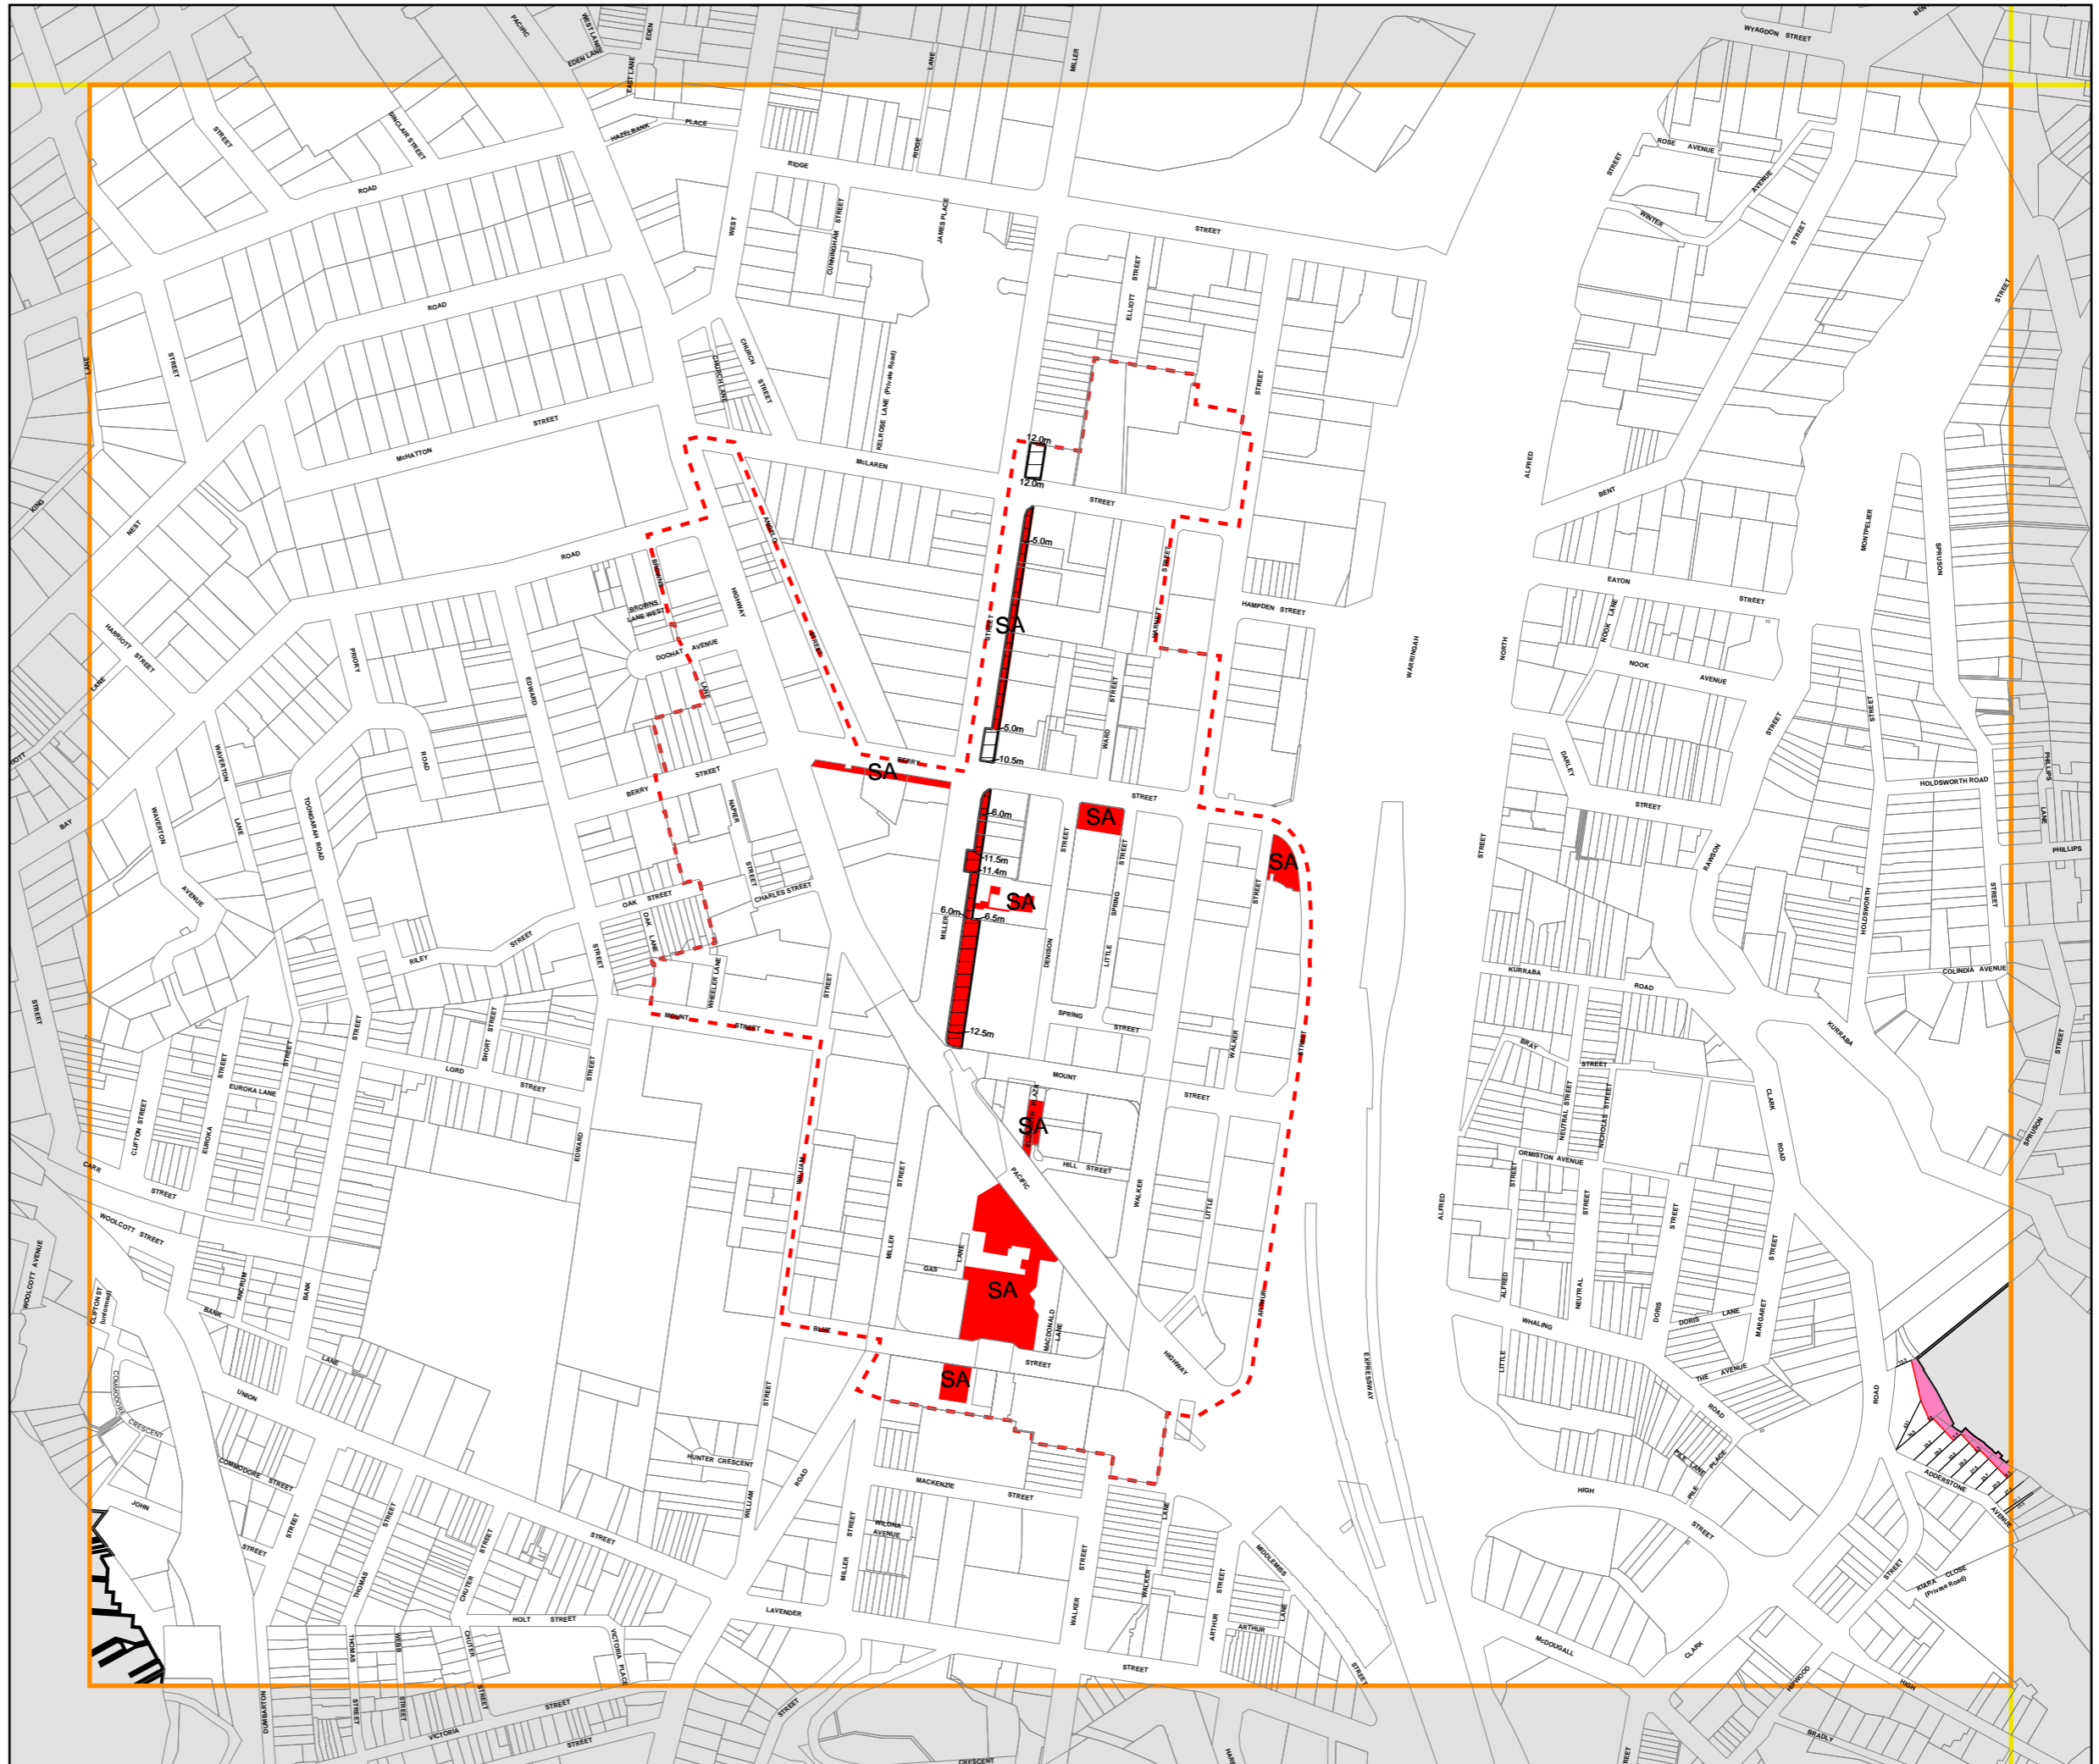

North Sydney Local Environmental Plan 2013

Foreshore Building Line Map North Sydney Centre Map Exceptions to Development Standards Map - Sheet CL1_002A

Foreshore Building Line

- Foreshore Area
- Foreshore Building Line

North Sydney Centre

- Miller Street Setback
- Special Area
- North Sydney Centre

Exceptions to Development Standards

- Land in St Leonards

Cadastre

- Cadastre 07/06/13 © North Sydney Council

Projection GDA 1994
MGA Zone 56

Map identification number:
5950_COM_CL1_002A_005_20130607