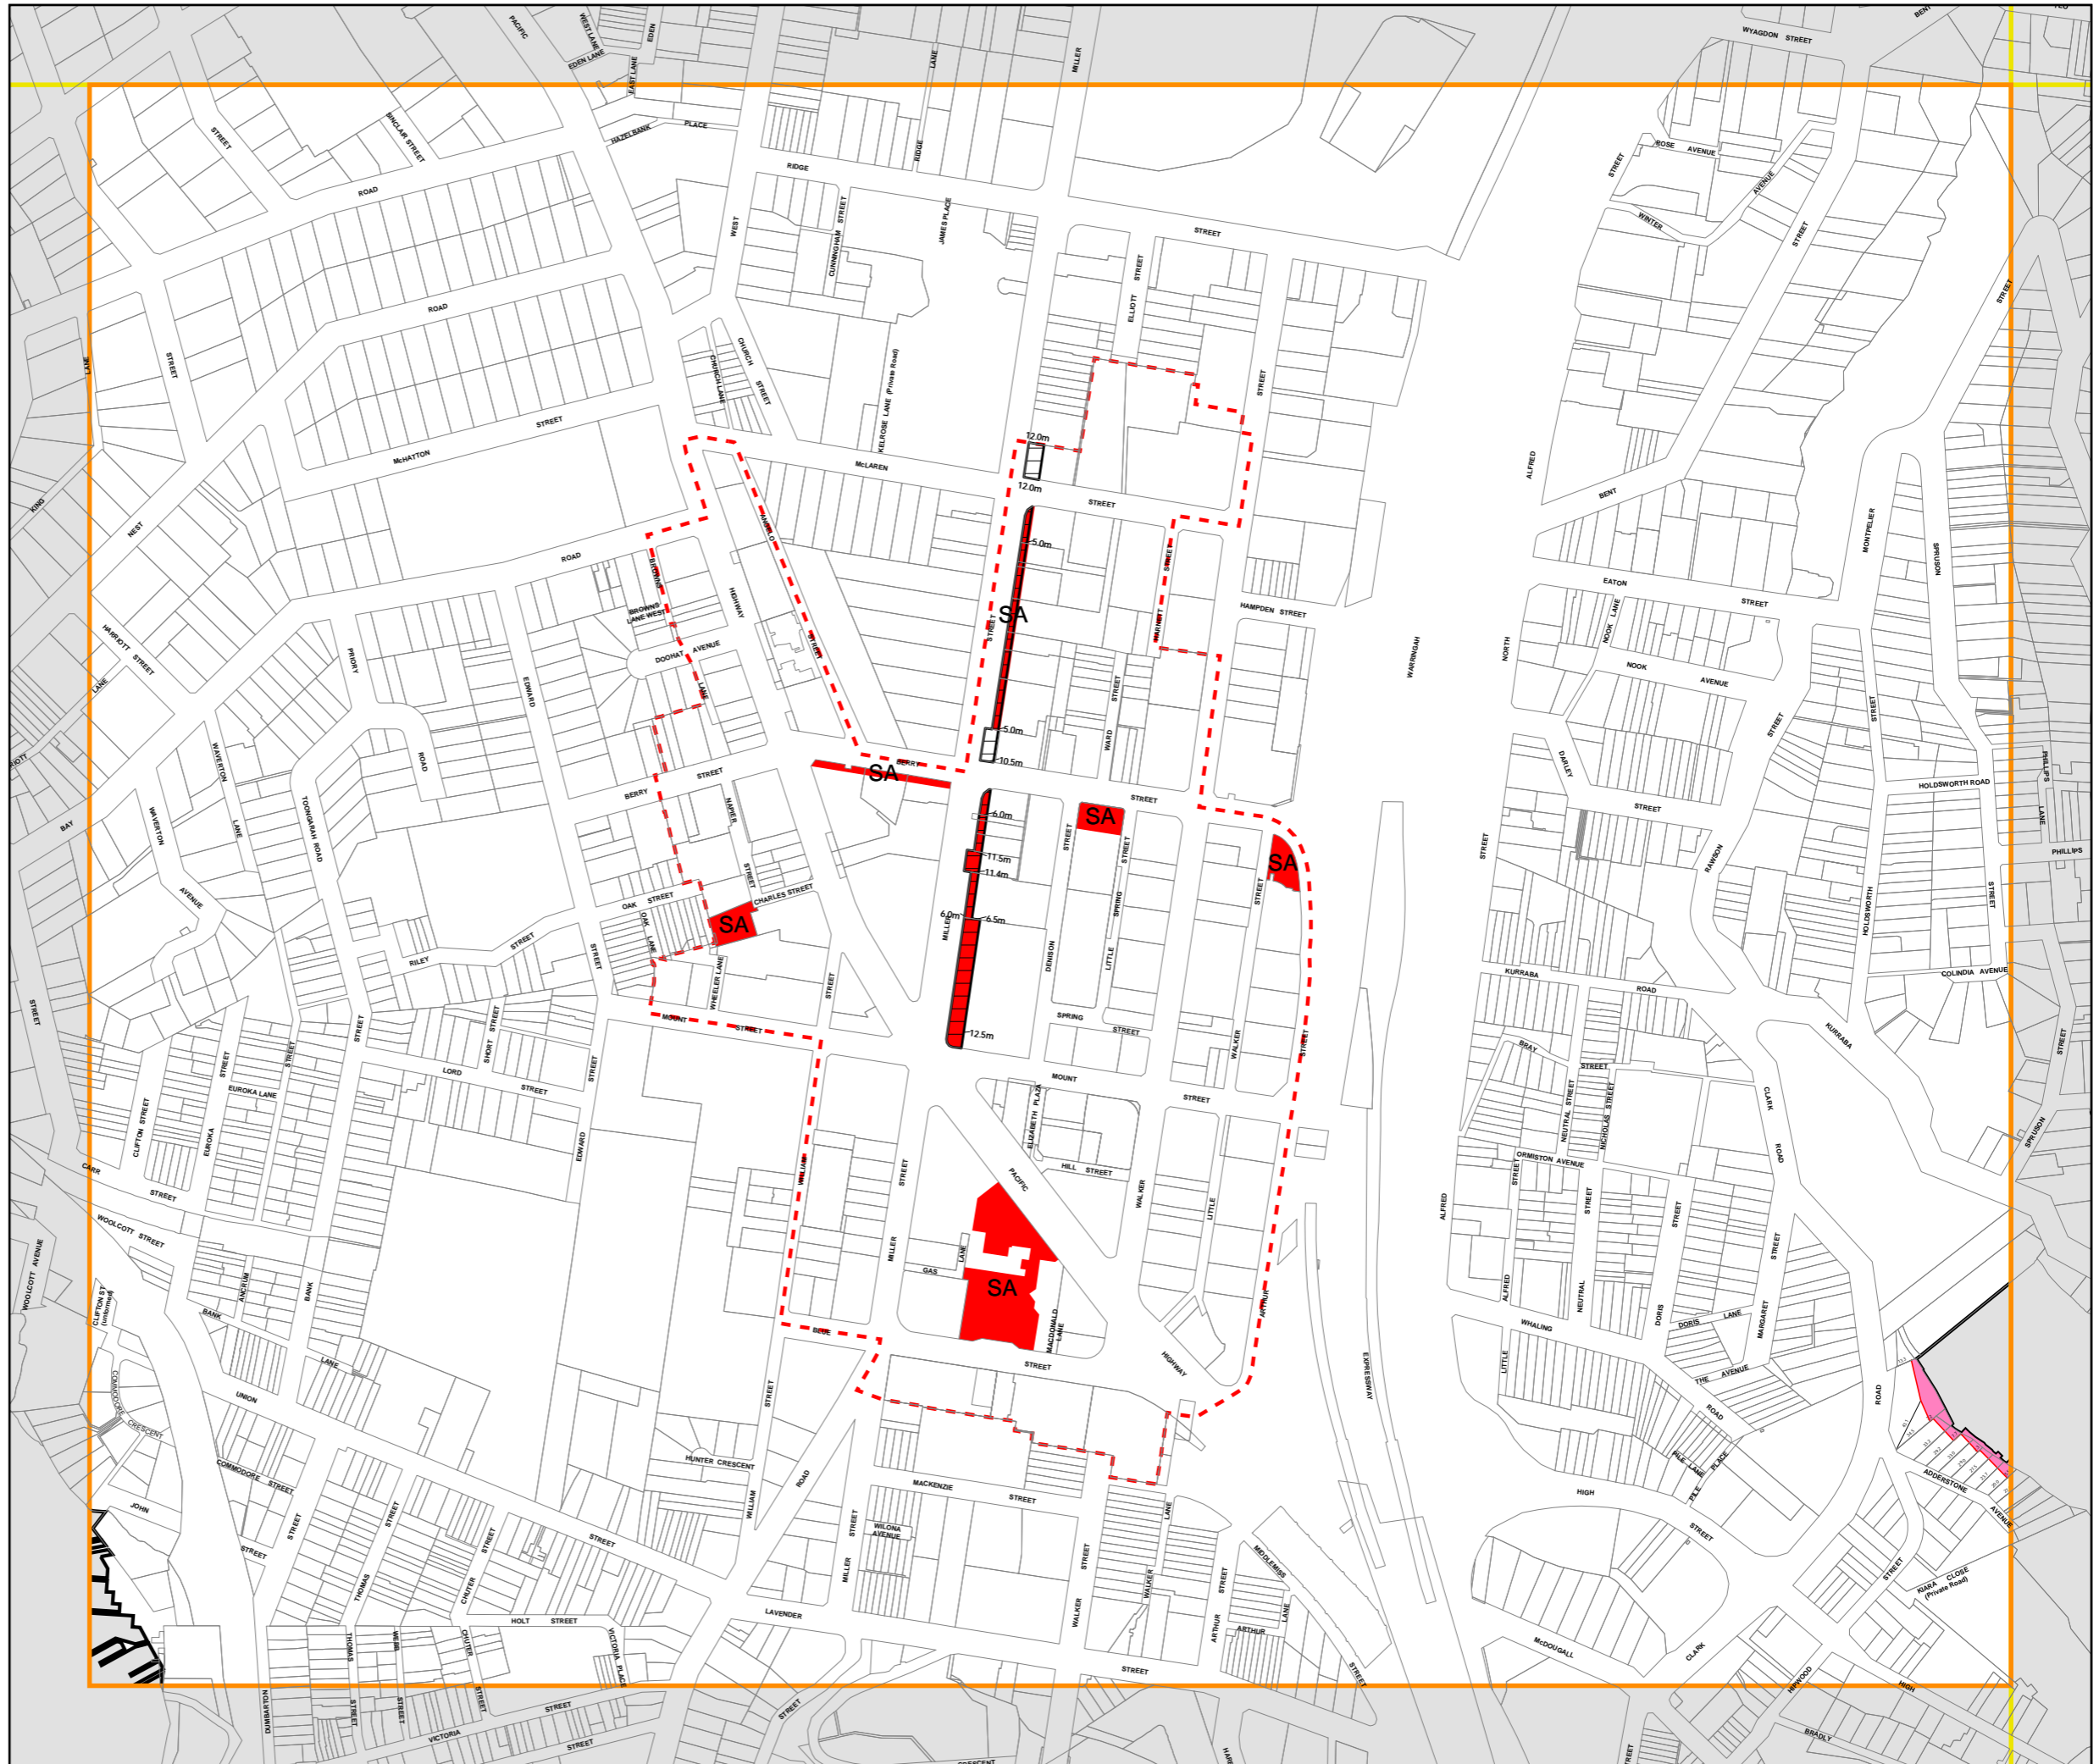

North Sydney Local Environmental Plan 2013

Foreshore Building Line Map North Sydney Centre Map Exceptions to Development Standards Map - Sheet CL1_002A

Foreshore Building Line

-  Foreshore Area
-  Foreshore Building Line

North Sydney Centre

-  Miller Street Setback
-  Special Area
-  North Sydney Centre

Exceptions to Development Standards

-  Land in St Leonards

Cadastre

-  Cadastre 06/02/18 © North Sydney Council

Projection GDA 1994
MGA Zone 56

Map identification number:
5950_COM_CL1_002A_005_20180206