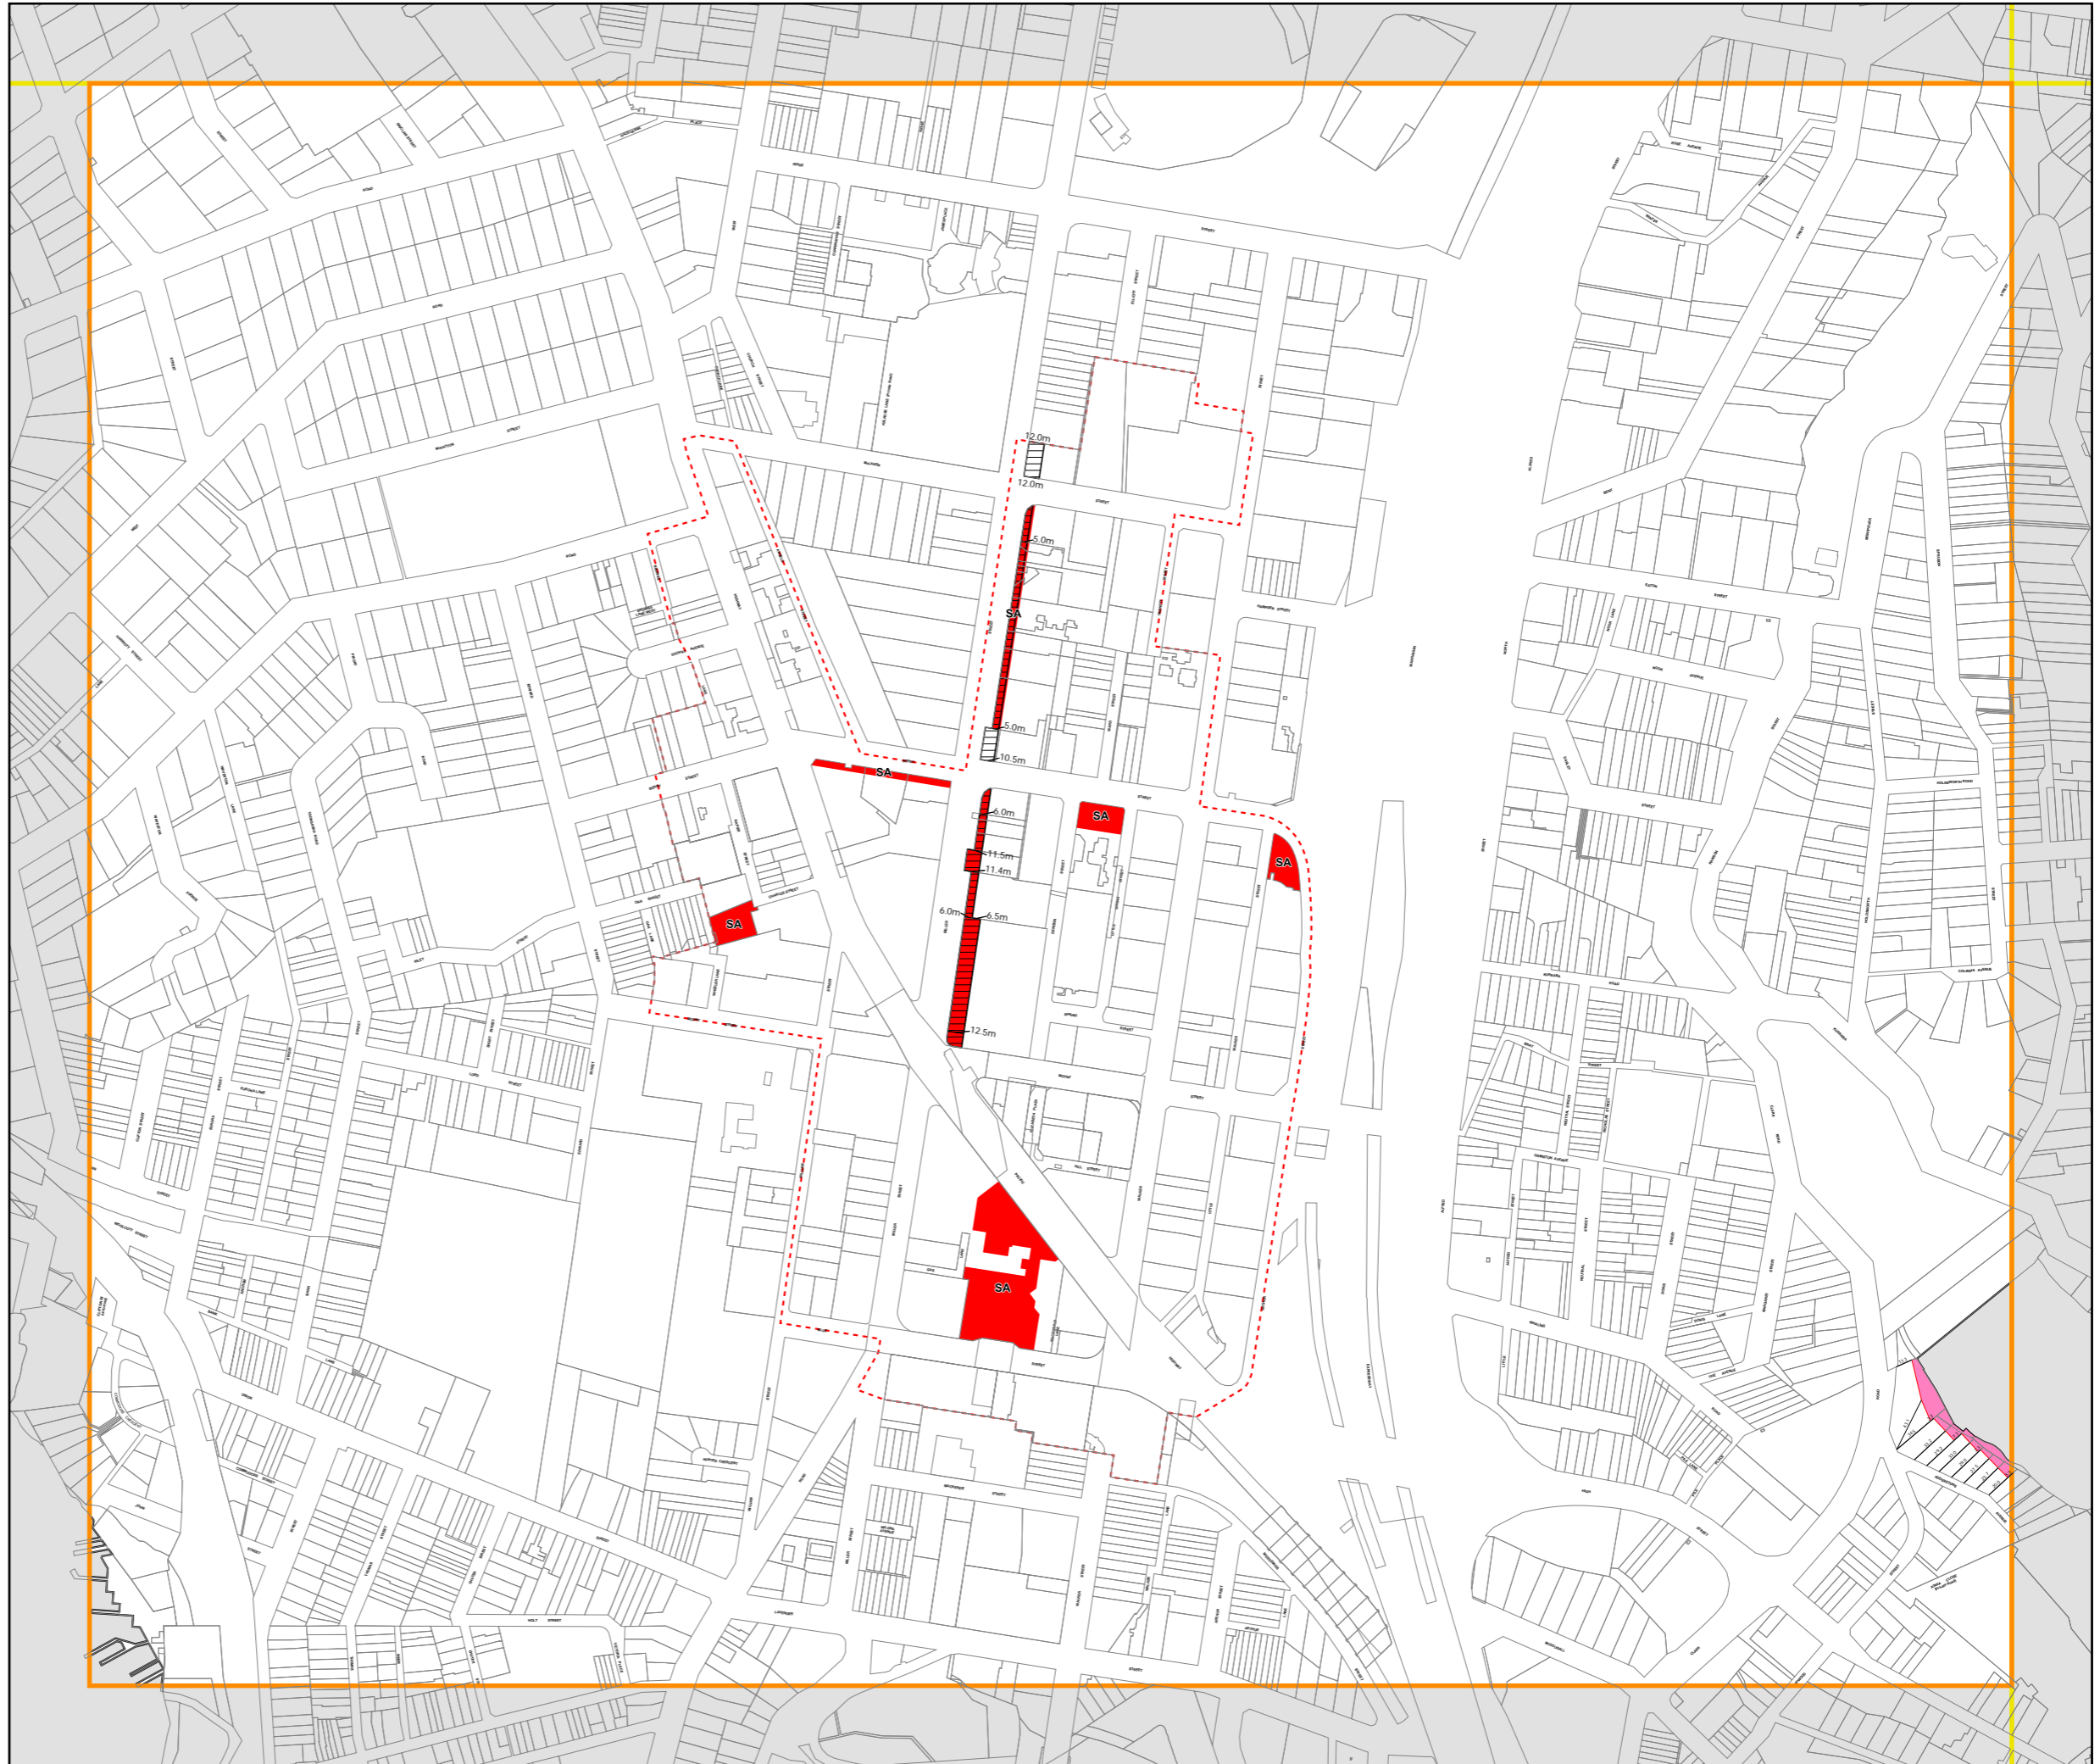

North Sydney Local Environmental Plan 2013

Foreshore Building Line Map North Sydney Centre Map - Sheet CL1_002A

Foreshore Building Line

- Foreshore Area
- Foreshore Building Line

North Sydney Centre

- Miller Street Setback
- Special Area
- North Sydney Centre

Cadastre

- Cadastre 10/08/20 © North Sydney Council

Projection GDA 1994
MGA Zone 56

Map identification number:
5950_COM_CL1_002A_005_20200810