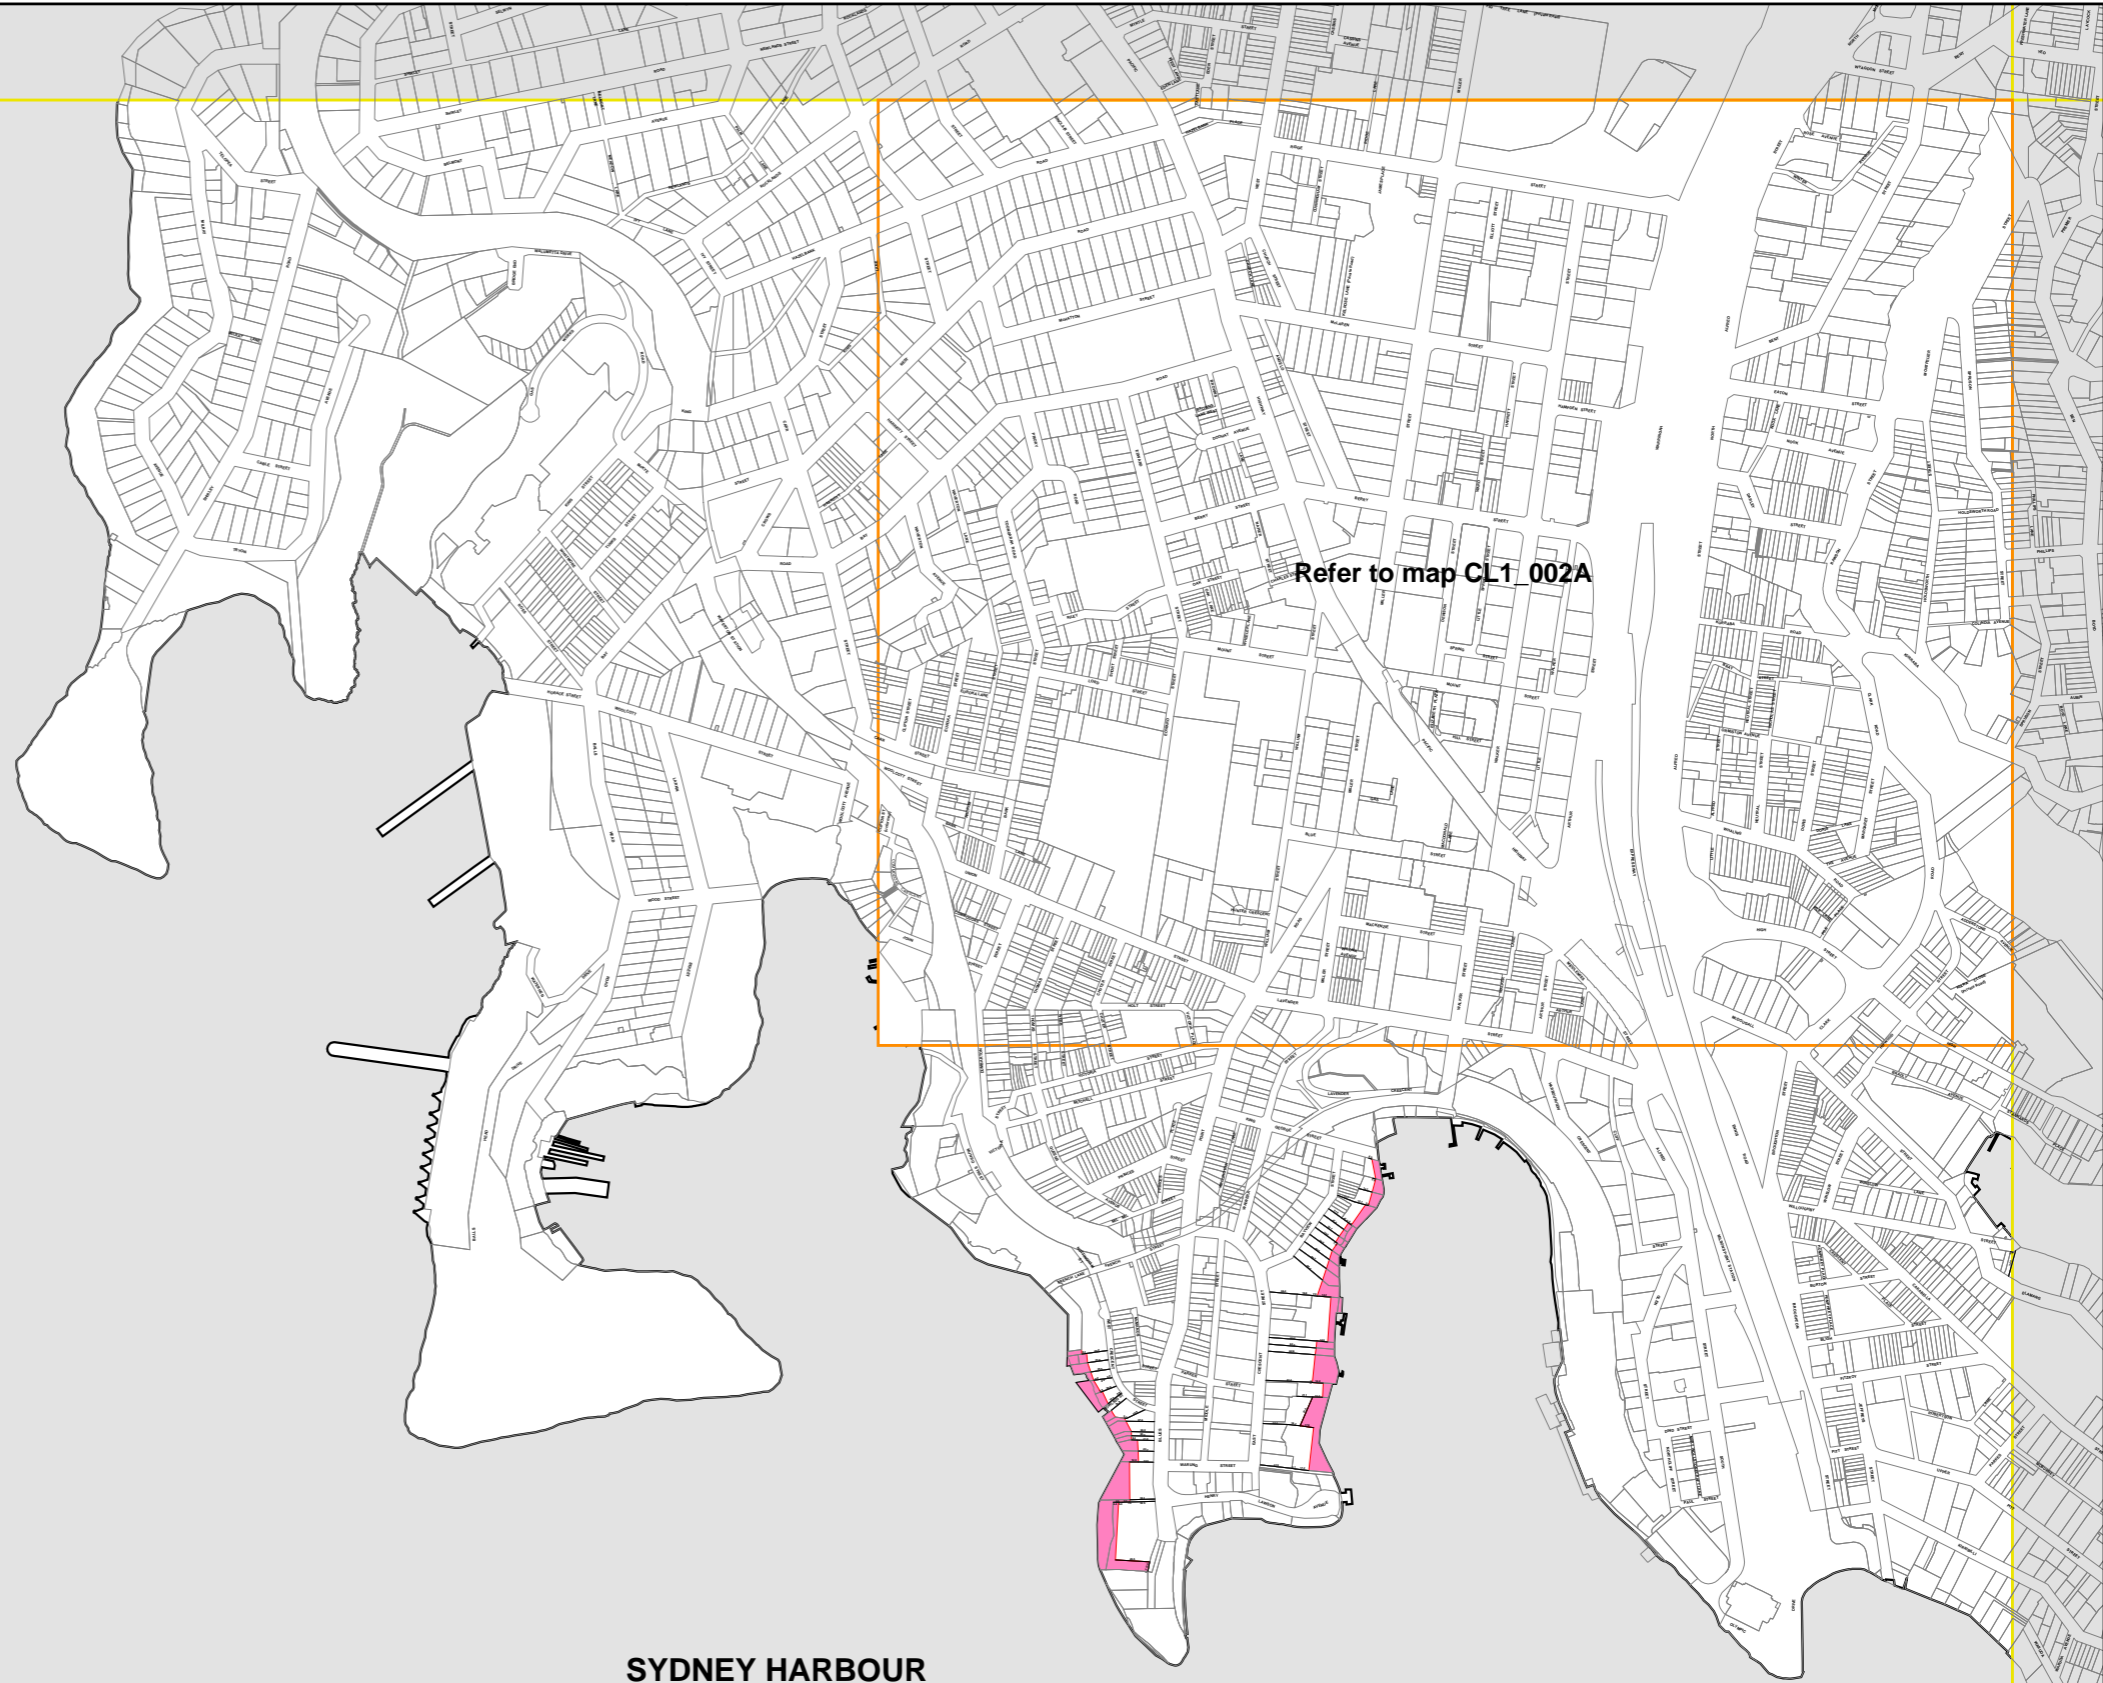

**North Sydney Local
Environmental
Plan 2013**

Foreshore Building Line Map
North Sydney Centre Map
Exceptions to Development
Standards Map
- Sheet CL1_002

Foreshore Building Line

- Foreshore Area
- Foreshore Building Line

North Sydney Centre

- Miller Street Setback
- Special Area
- North Sydney Centre

Exceptions to Development Standards

- Land in St Leonards

Cadastral

- Cadastral 07/06/13 © North Sydney Council

Projection GDA 1994
MGA Zone 56

Map identification number:
5950_COM_CL1_002_010_20130607

**LANE COVE
LGA**

SYDNEY HARBOUR