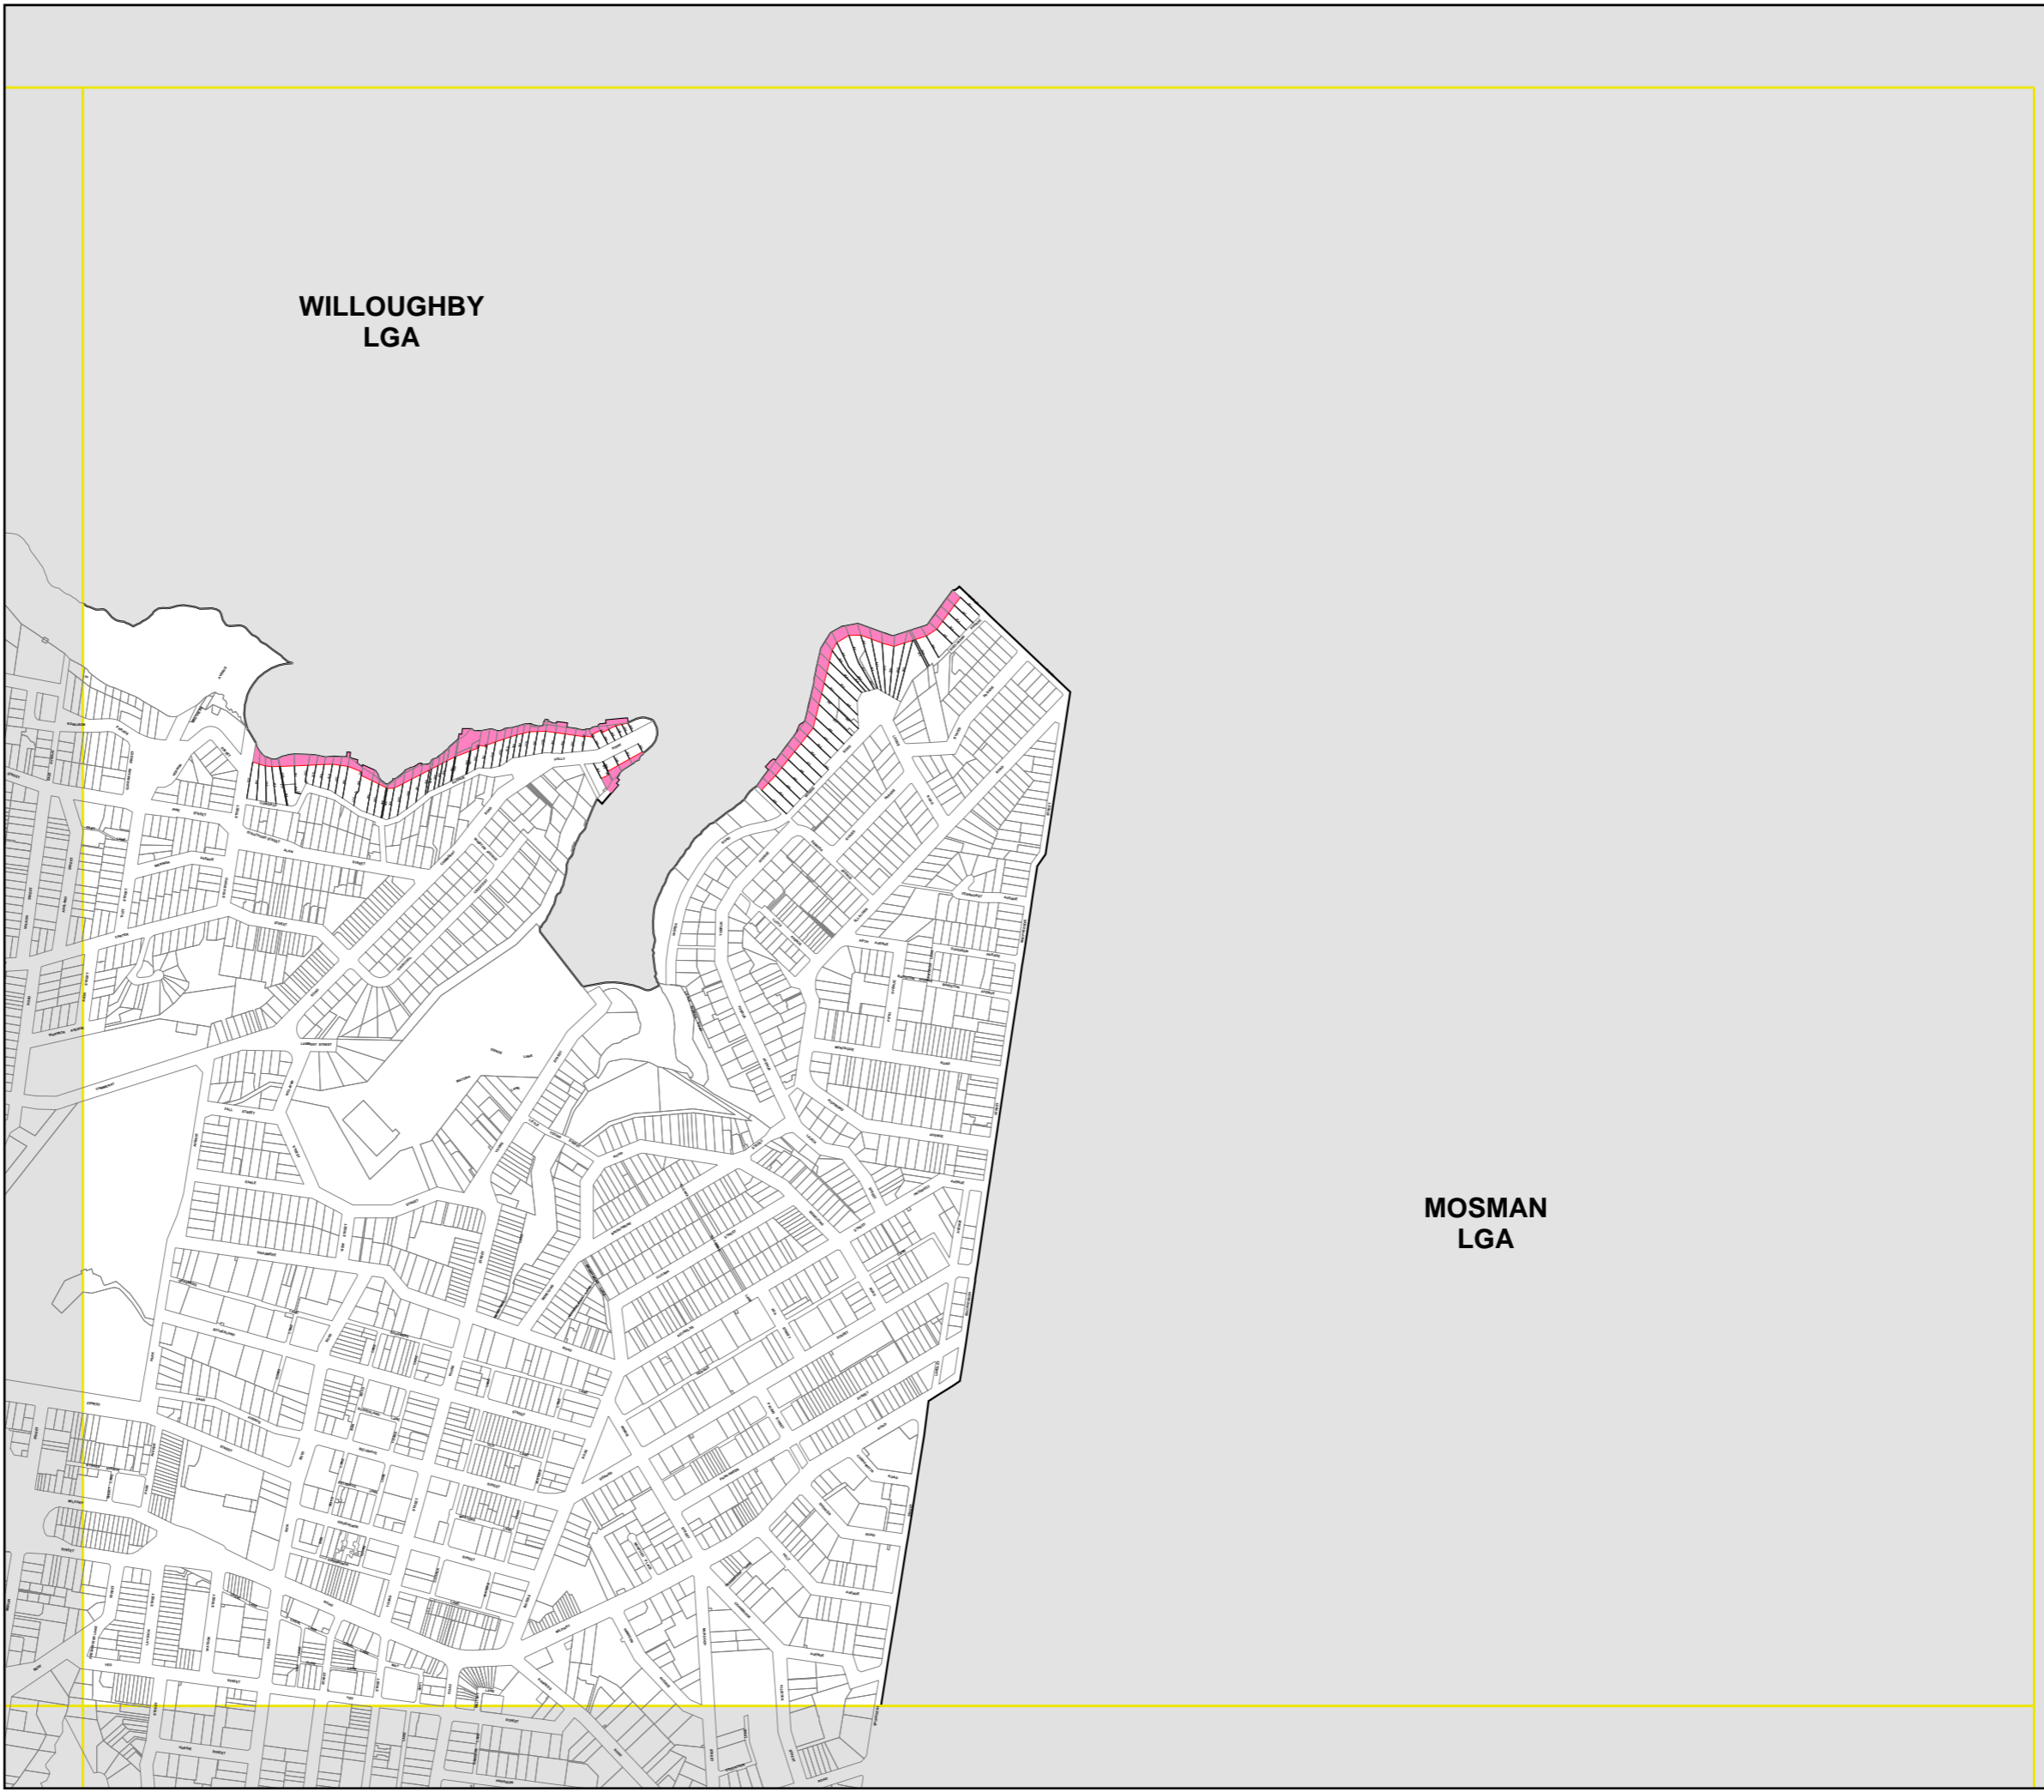

**North Sydney Local
Environmental
Plan 2013**

Foreshore Building Line Map
North Sydney Centre Map
Exceptions to Development
Standards Map
- Sheet CL1_003

Foreshore Building Line

-  Foreshore Area
-  Foreshore Building Line

North Sydney Centre

-  Miller Street Setback
-  Special Area
-  North Sydney Centre

Exceptions to Development Standards

-  Land in St Leonards

Cadastral

-  Cadastral 07/06/13 © North Sydney Council

Projection GDA 1994
MGA Zone 56

Map identification number:
5950_COM_CL1_003_010_20130607