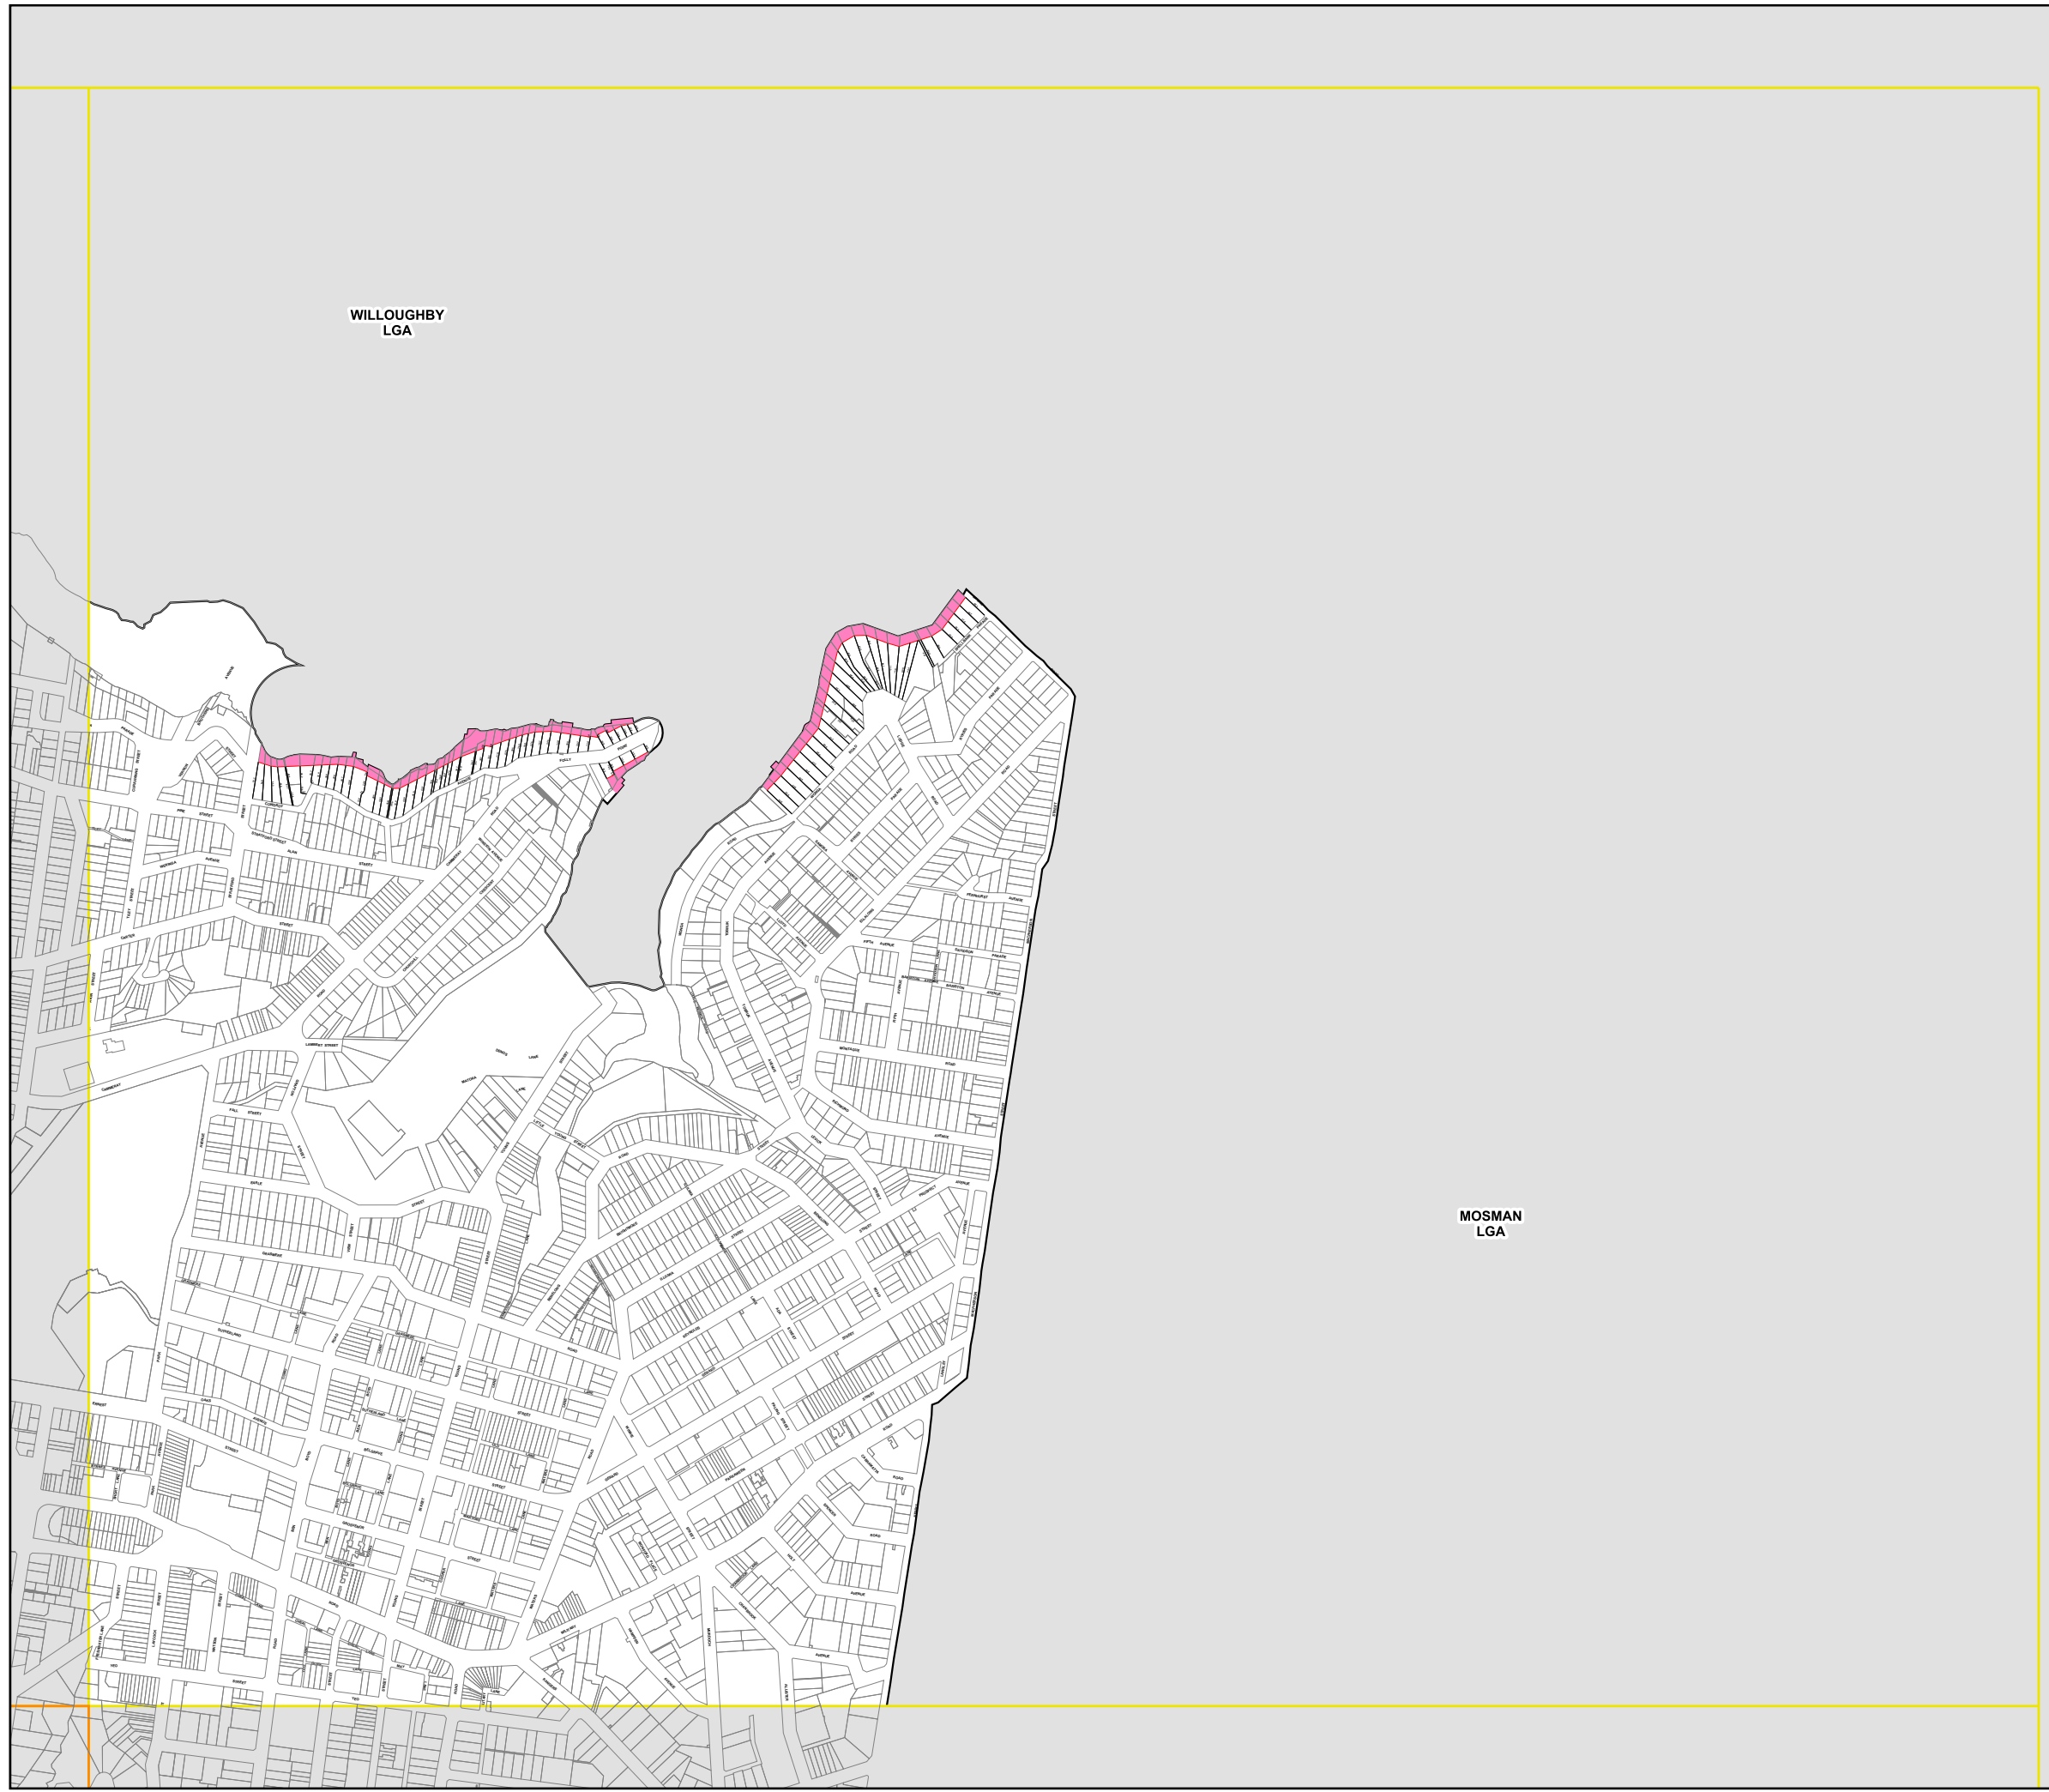

**North Sydney Local
Environmental
Plan 2013**

**Foreshore Building Line Map
North Sydney Centre Map
- Sheet CL1_003**

Foreshore Building Line

-  Foreshore Area
-  Foreshore Building Line

North Sydney Centre

-  Miller Street Setback
-  Special Area
-  North Sydney Centre

Cadastre

-  Cadastre 10/08/20 © North Sydney Council

Projection GDA 1994
MGA Zone 56

Map identification number:
5950_COM_CL1_003_010_20200810