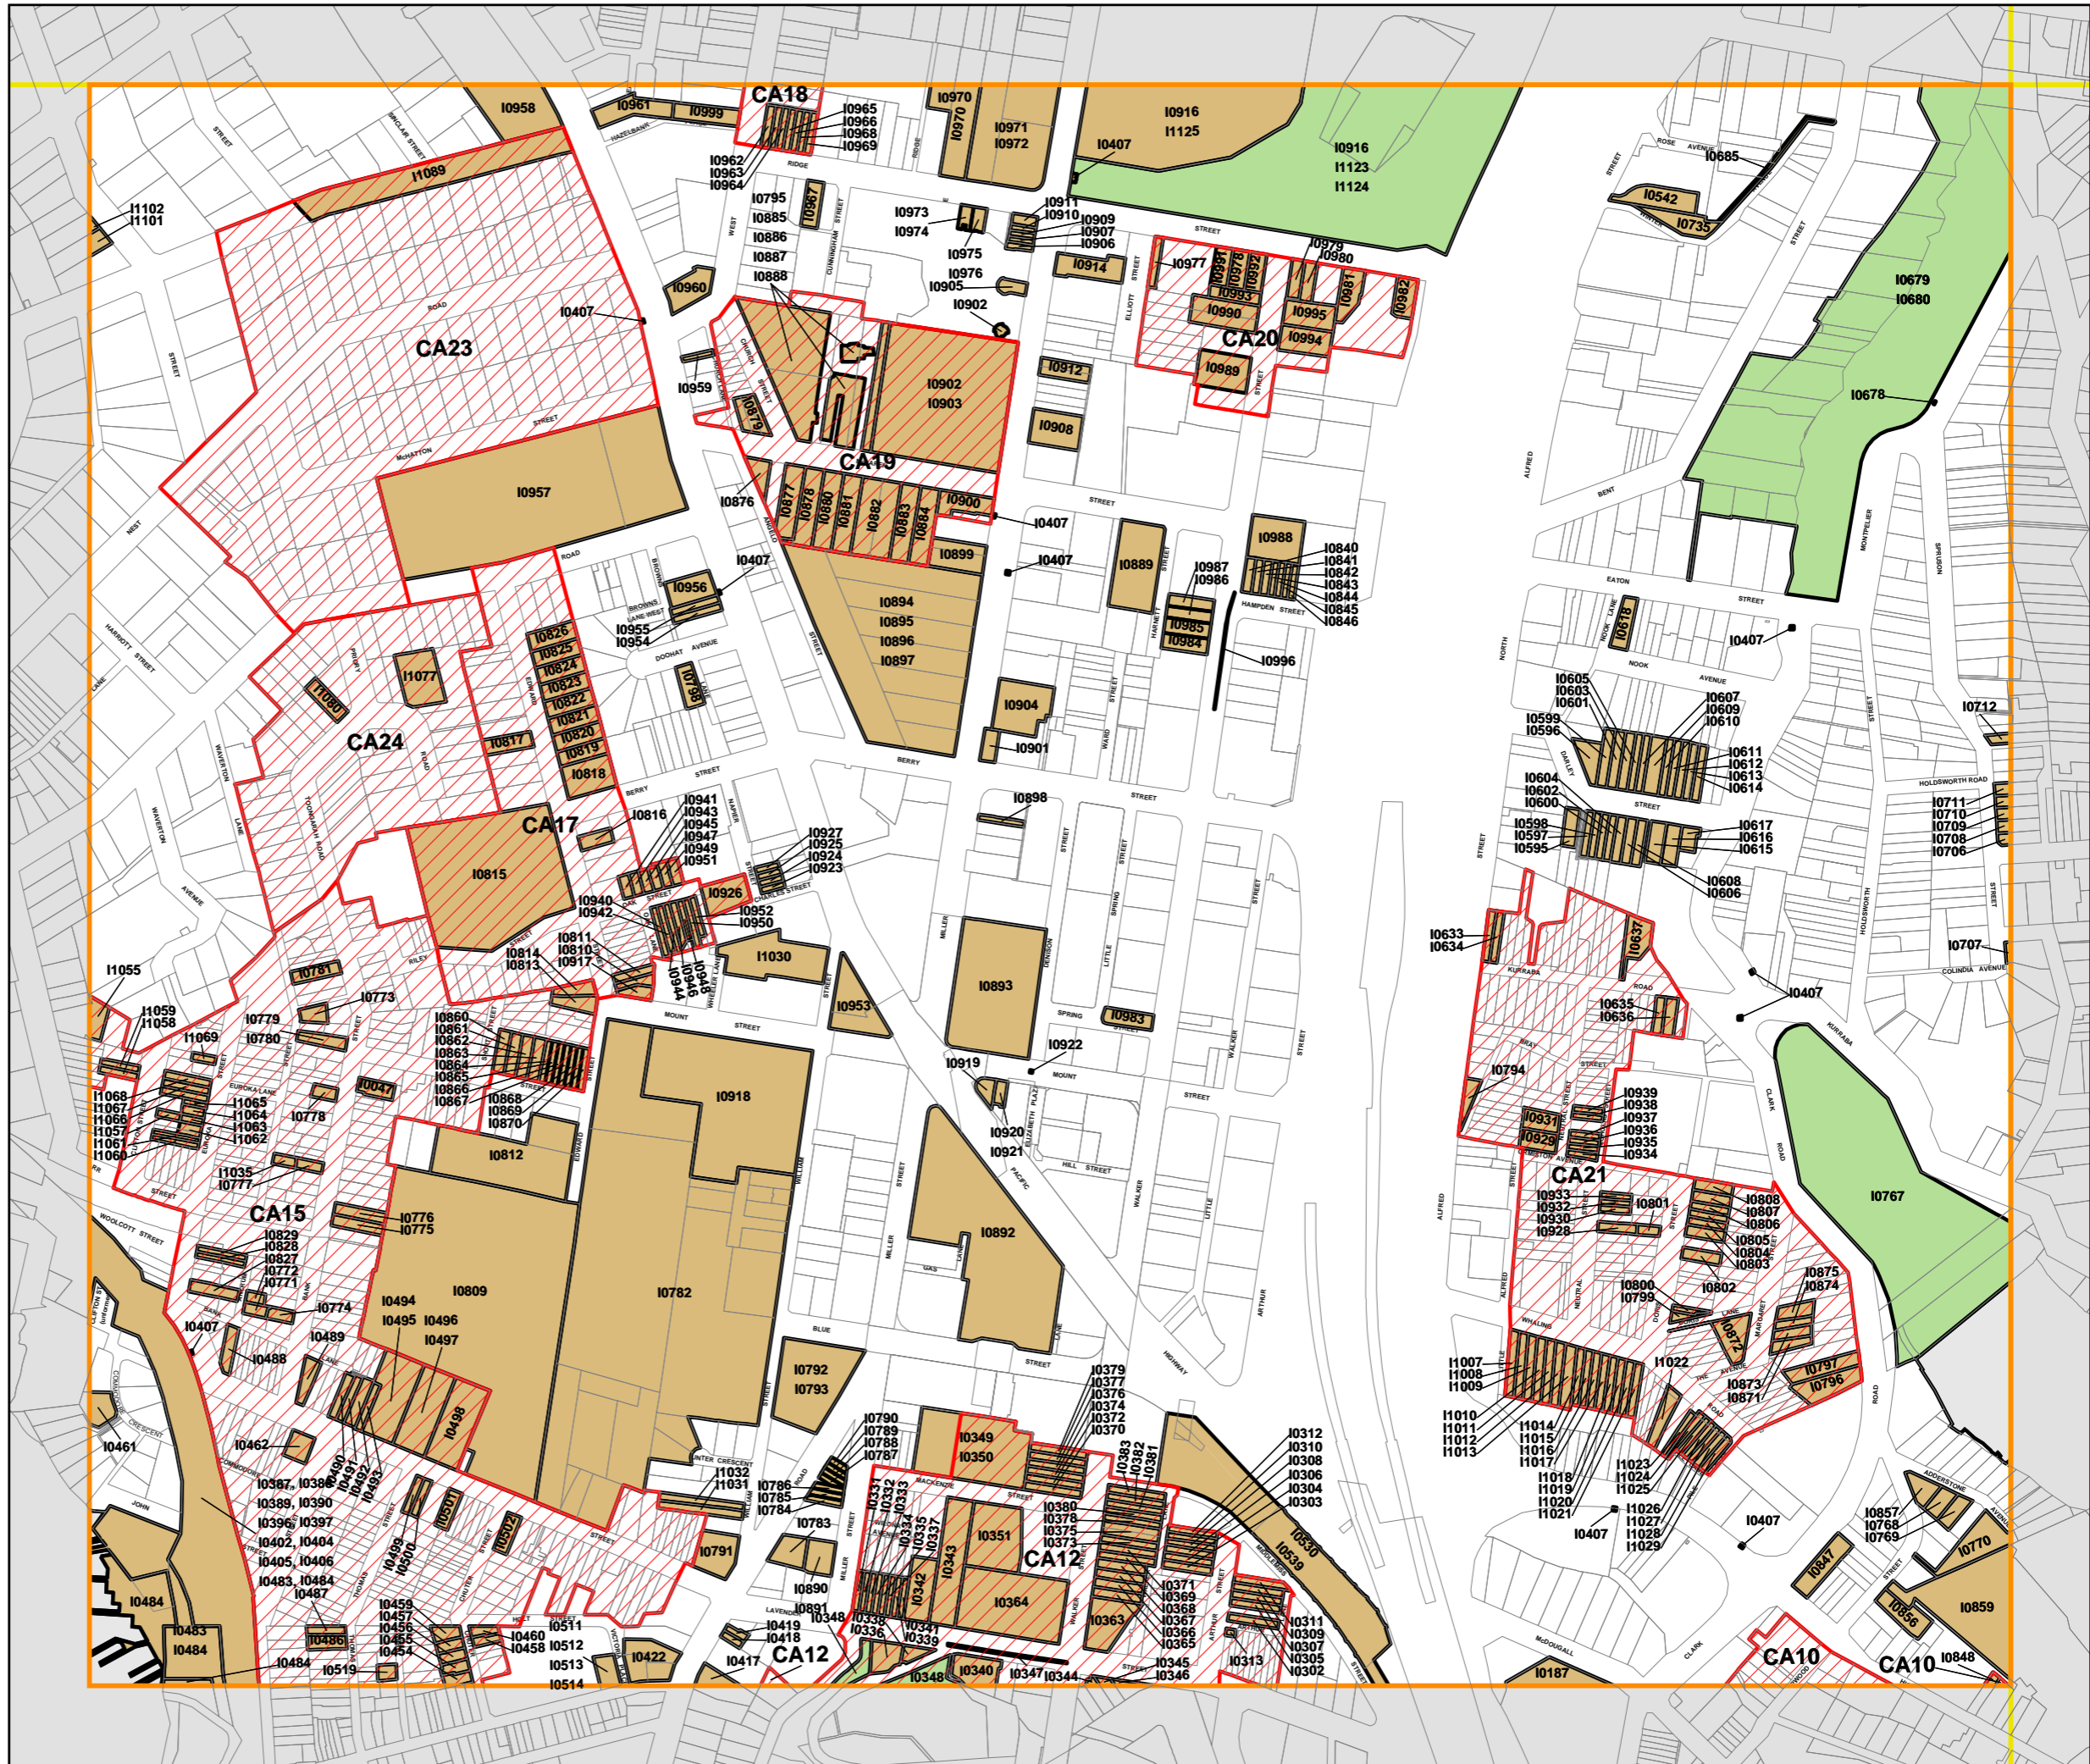

# North Sydney Local Environmental Plan 2013

## Heritage Map - Sheet HER\_002A

### Heritage

-  Conservation Area - General
-  Item - General
-  Item - Landscape

### Cadastre

-  Cadastre 07/06/13 © North Sydney Council

Projection GDA 1994  
MGA Zone 56

Map identification number:  
5950\_COM\_HER\_002A\_005\_20130607