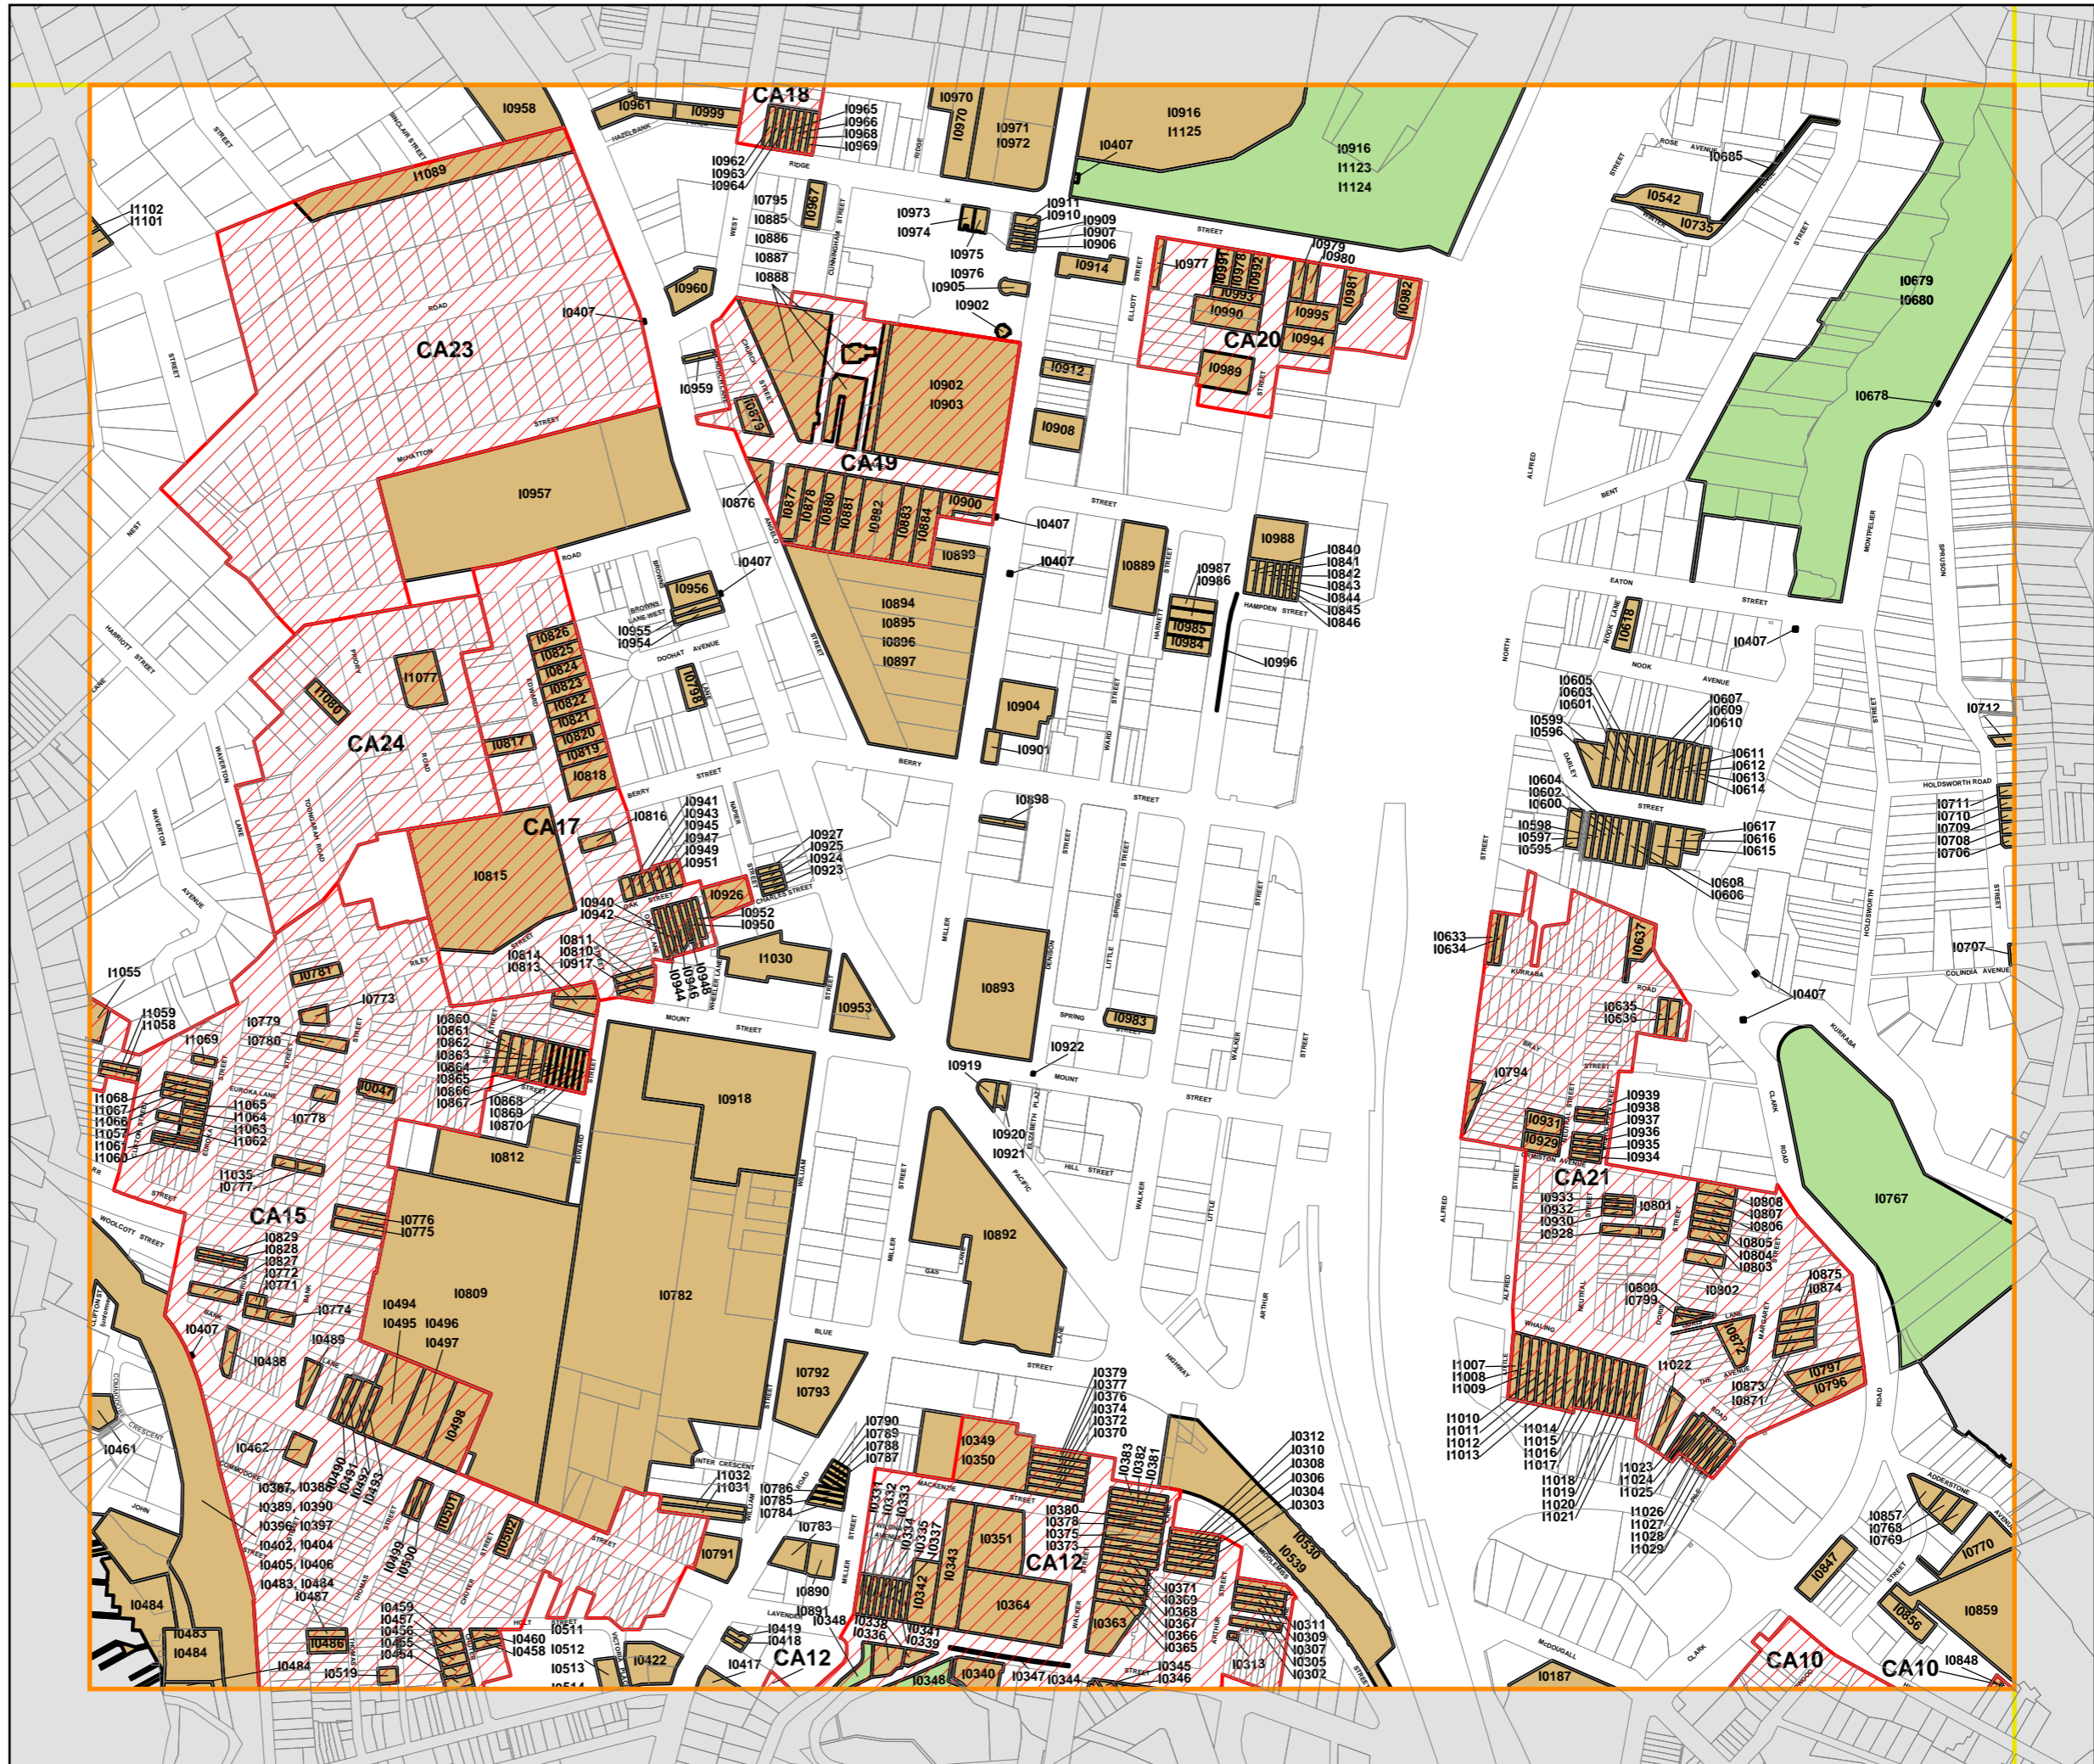

# North Sydney Local Environmental Plan 2013

## Heritage Map - Sheet HER\_002A

### Heritage

-  Conservation Area - General
-  Item - General
-  Item - Landscape

### Cadastre

-  Cadastre 25/08/15 © North Sydney Council

Projection GDA 1994  
MGA Zone 56

Map identification number:  
5950\_COM\_HER\_002A\_005\_20150825