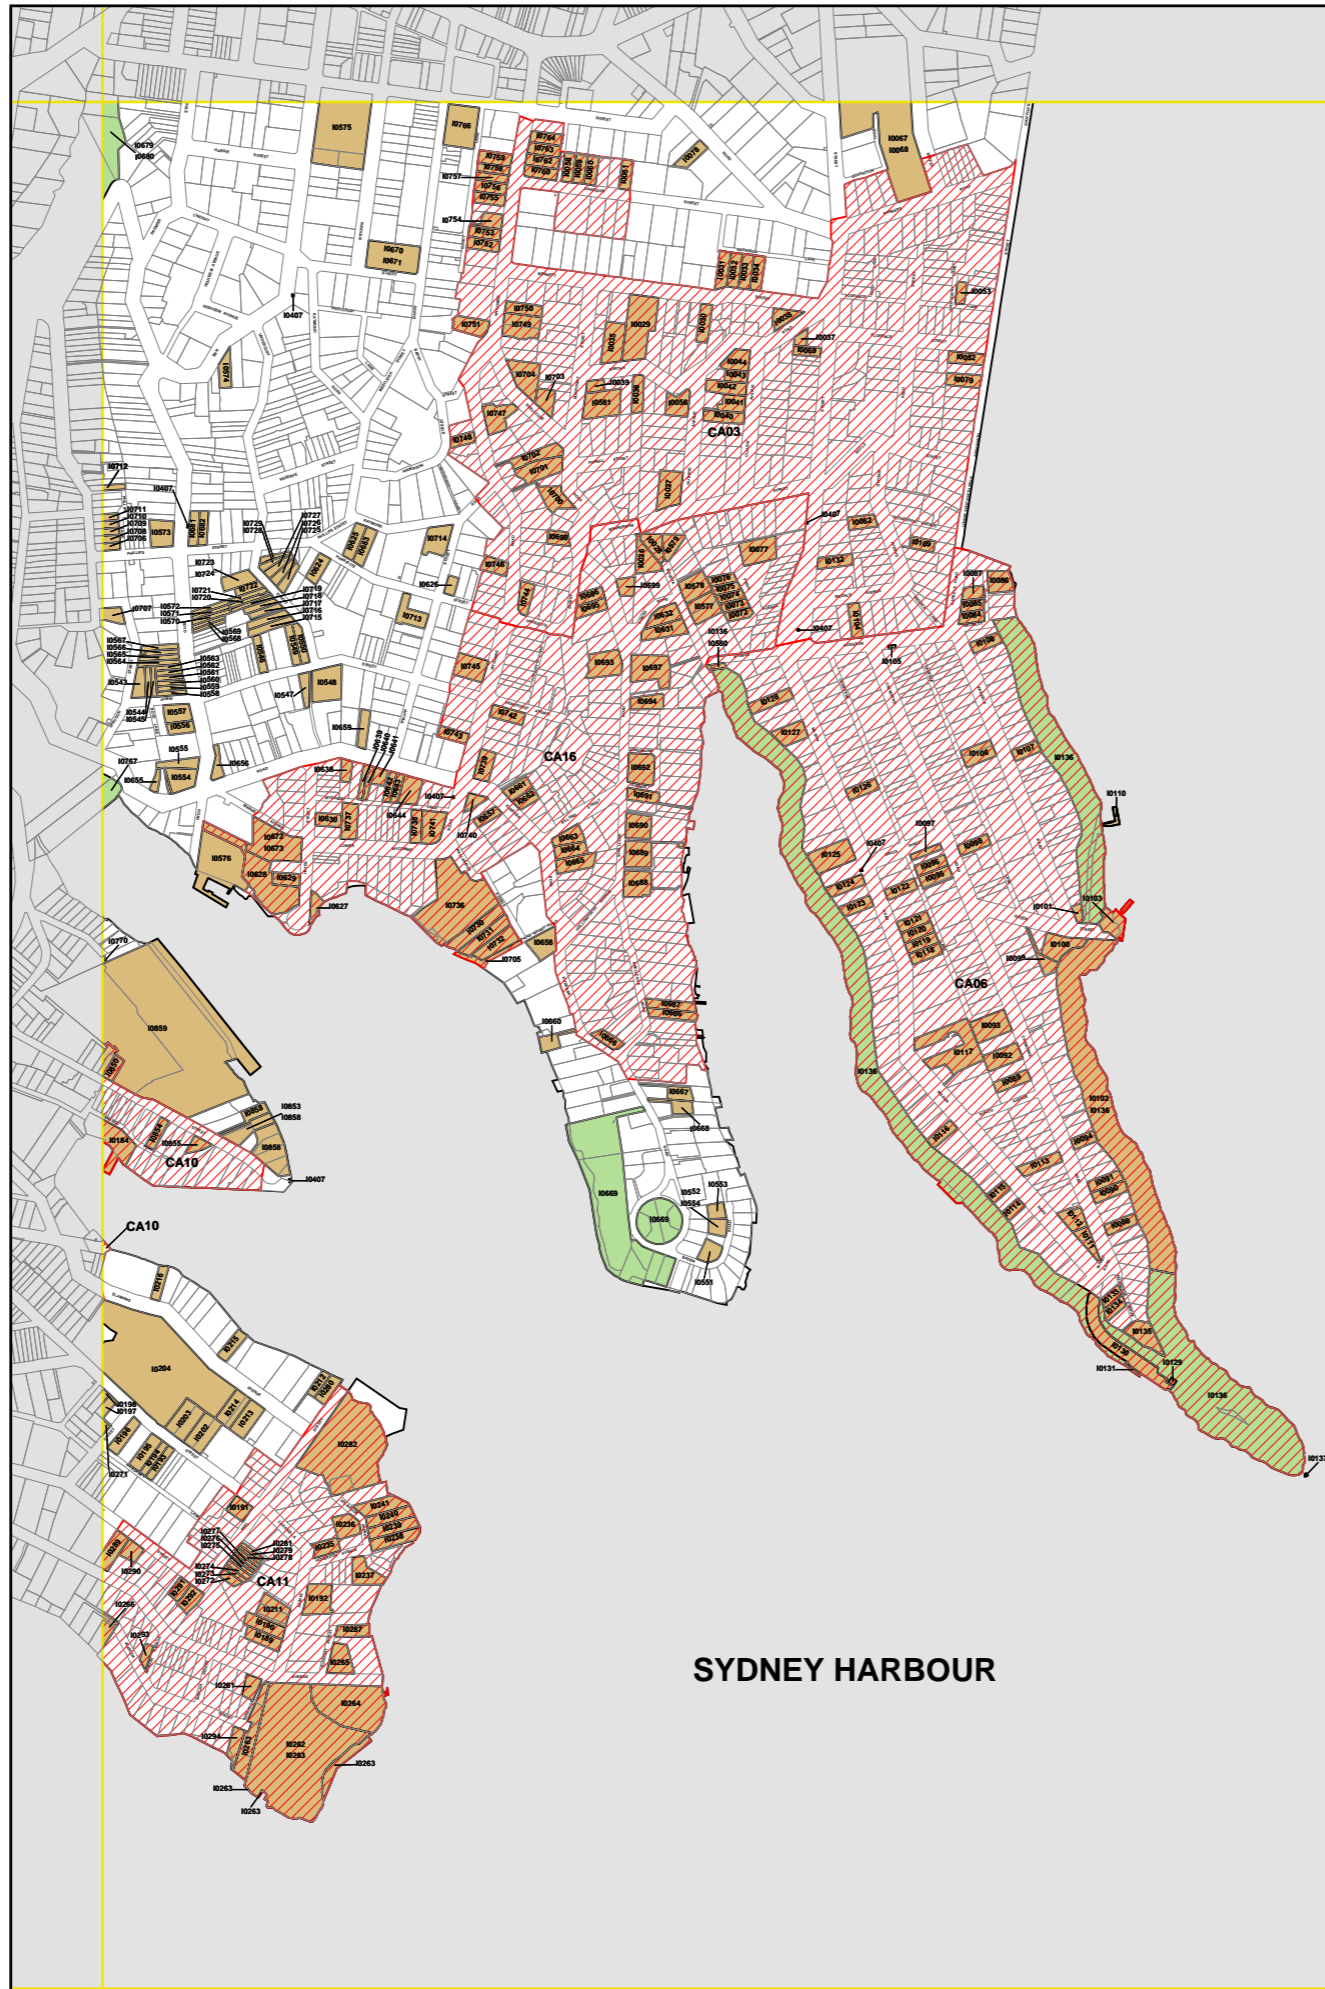

**North Sydney Local
Environmental
Plan 2013**

**Heritage Map
- Sheet HER_004**

Heritage

-  Conservation Area - General
-  Item - General
-  Item - Landscape

Cadastre

-  Cadastre 07/06/13 © North Sydney Council

**MOSMAN
LGA**

SYDNEY HARBOUR

Projection GDA 1994
MGA Zone 56

Map identification number:
5950_COM_HER_004_010_20130607