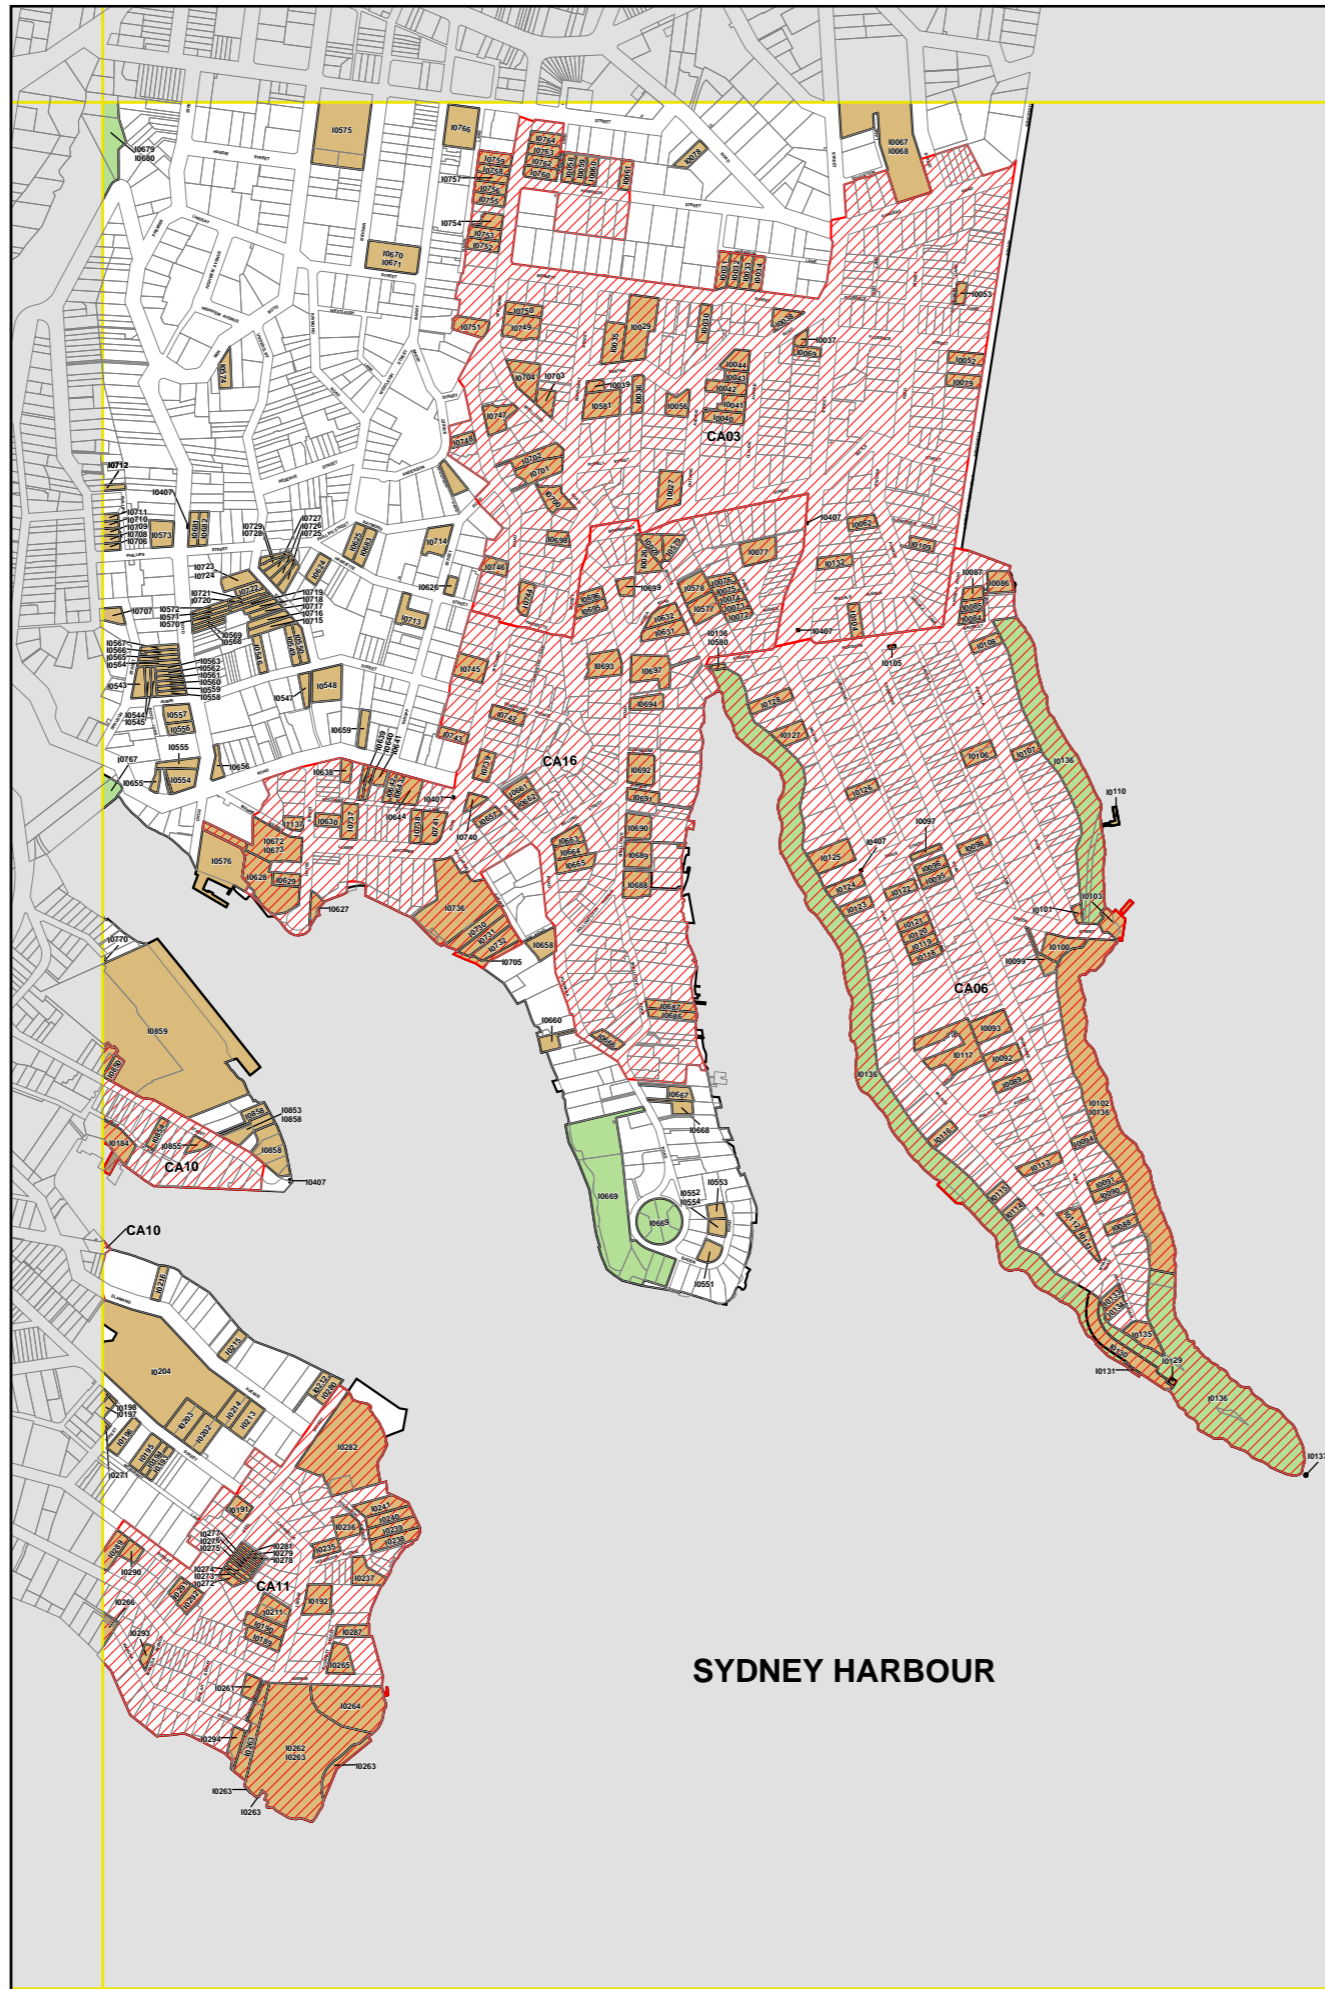

**North Sydney Local
Environmental
Plan 2013**

**Heritage Map
- Sheet HER_004**

Heritage

-  Conservation Area - General
-  Item - General
-  Item - Landscape

Cadastre

-  Cadastre 11/04/19 © North Sydney Council

**MOSMAN
LGA**

SYDNEY HARBOUR

Projection GDA 1994
MGA Zone 56

Map identification number:
5950_COM_HER_004_010_20190411