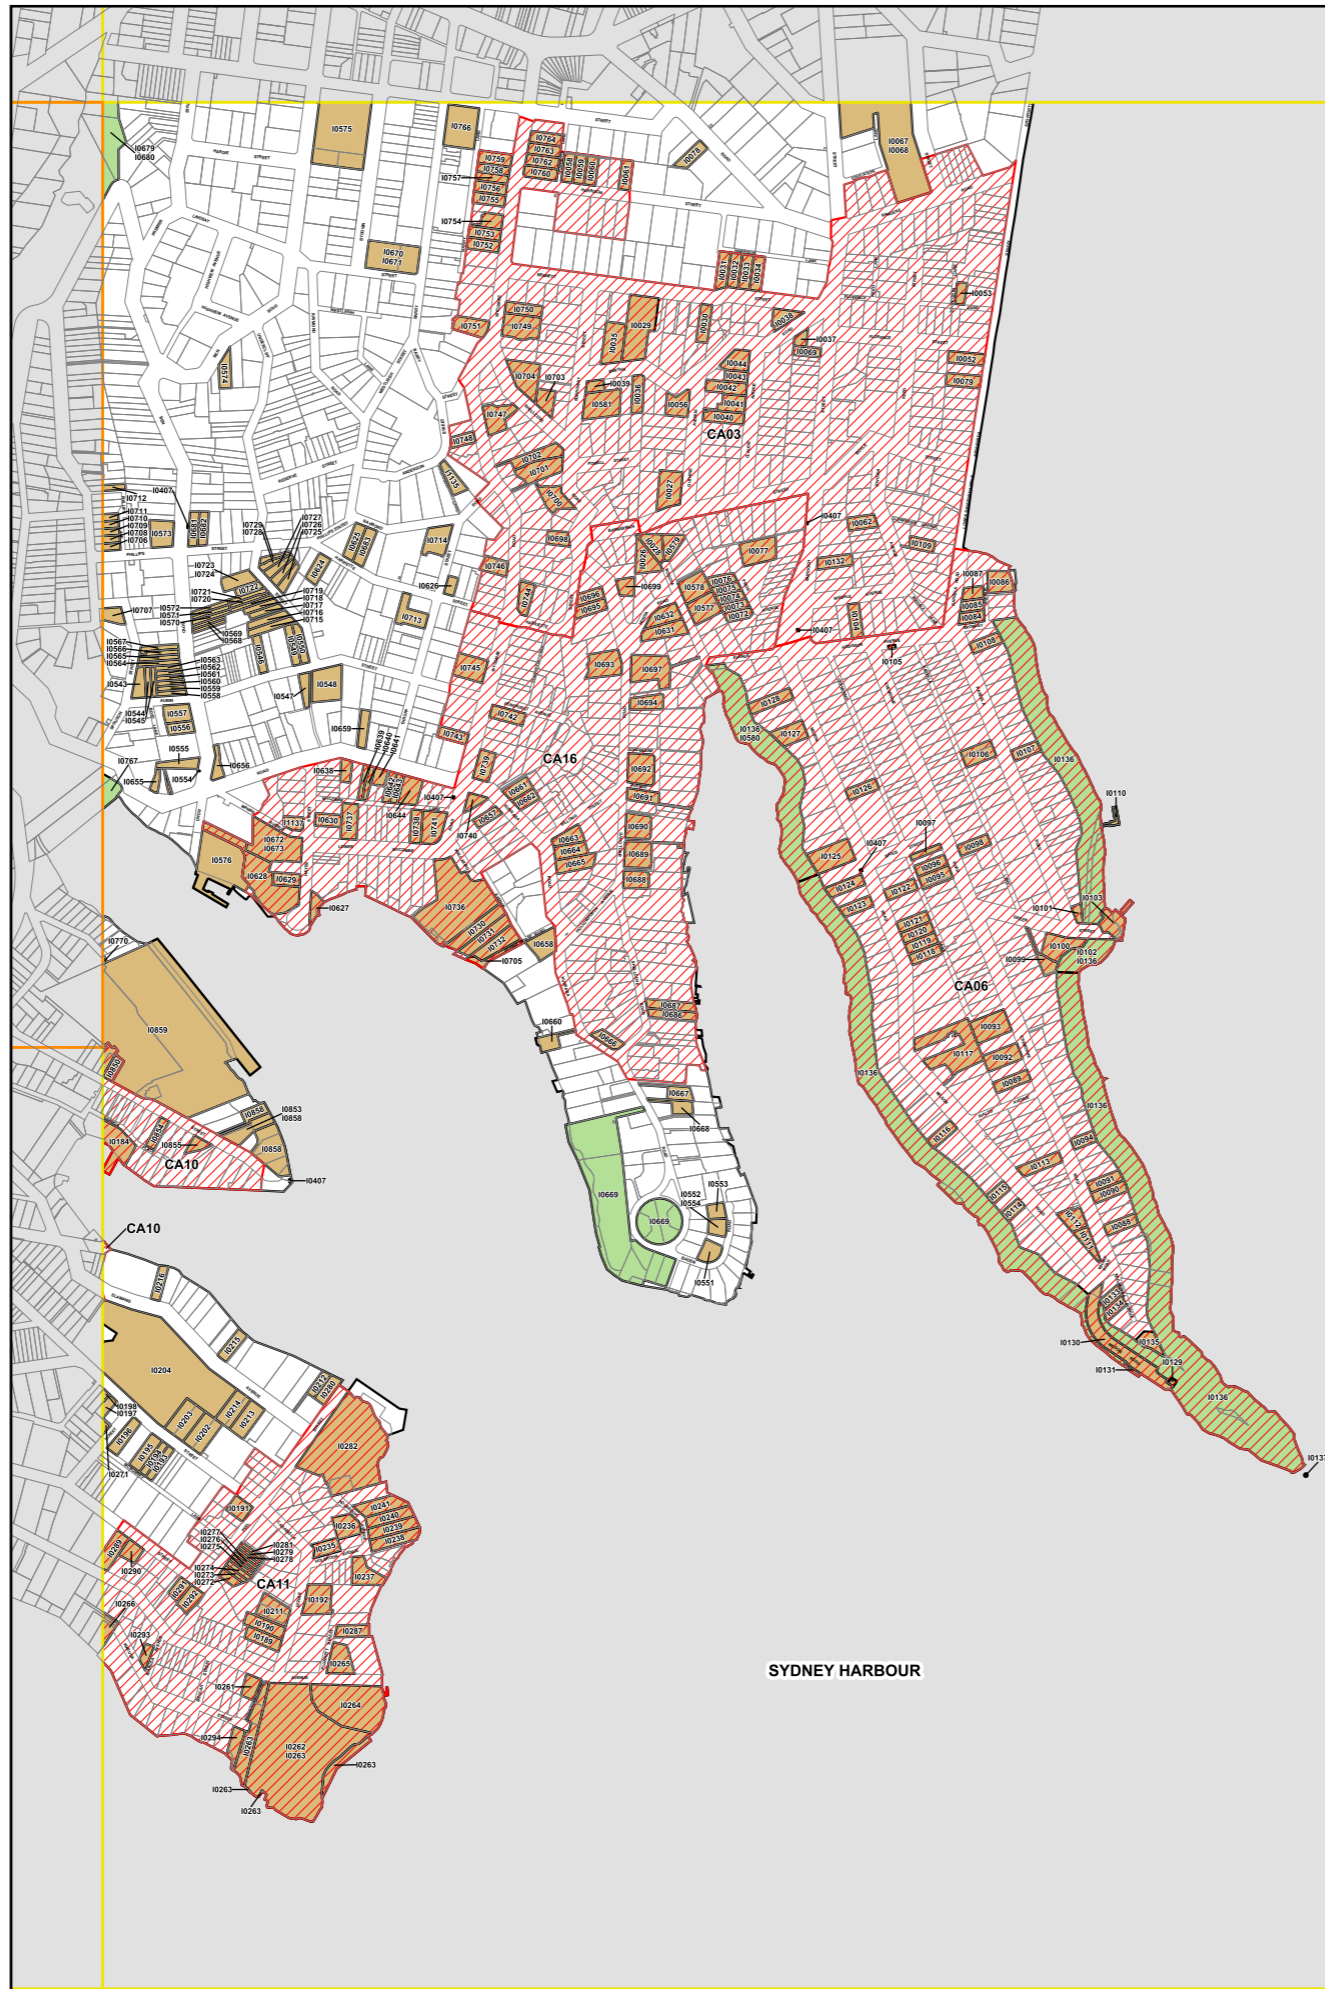

North Sydney Local Environmental Plan 2013

Heritage Map - Sheet HER_004

Heritage

-  Conservation Area - General
-  Item - General
-  Item - Landscape

Cadastre

-  Cadastre 10/08/20 © North Sydney Council

Map identification number:
5950_COM_HER_004_010_20200810