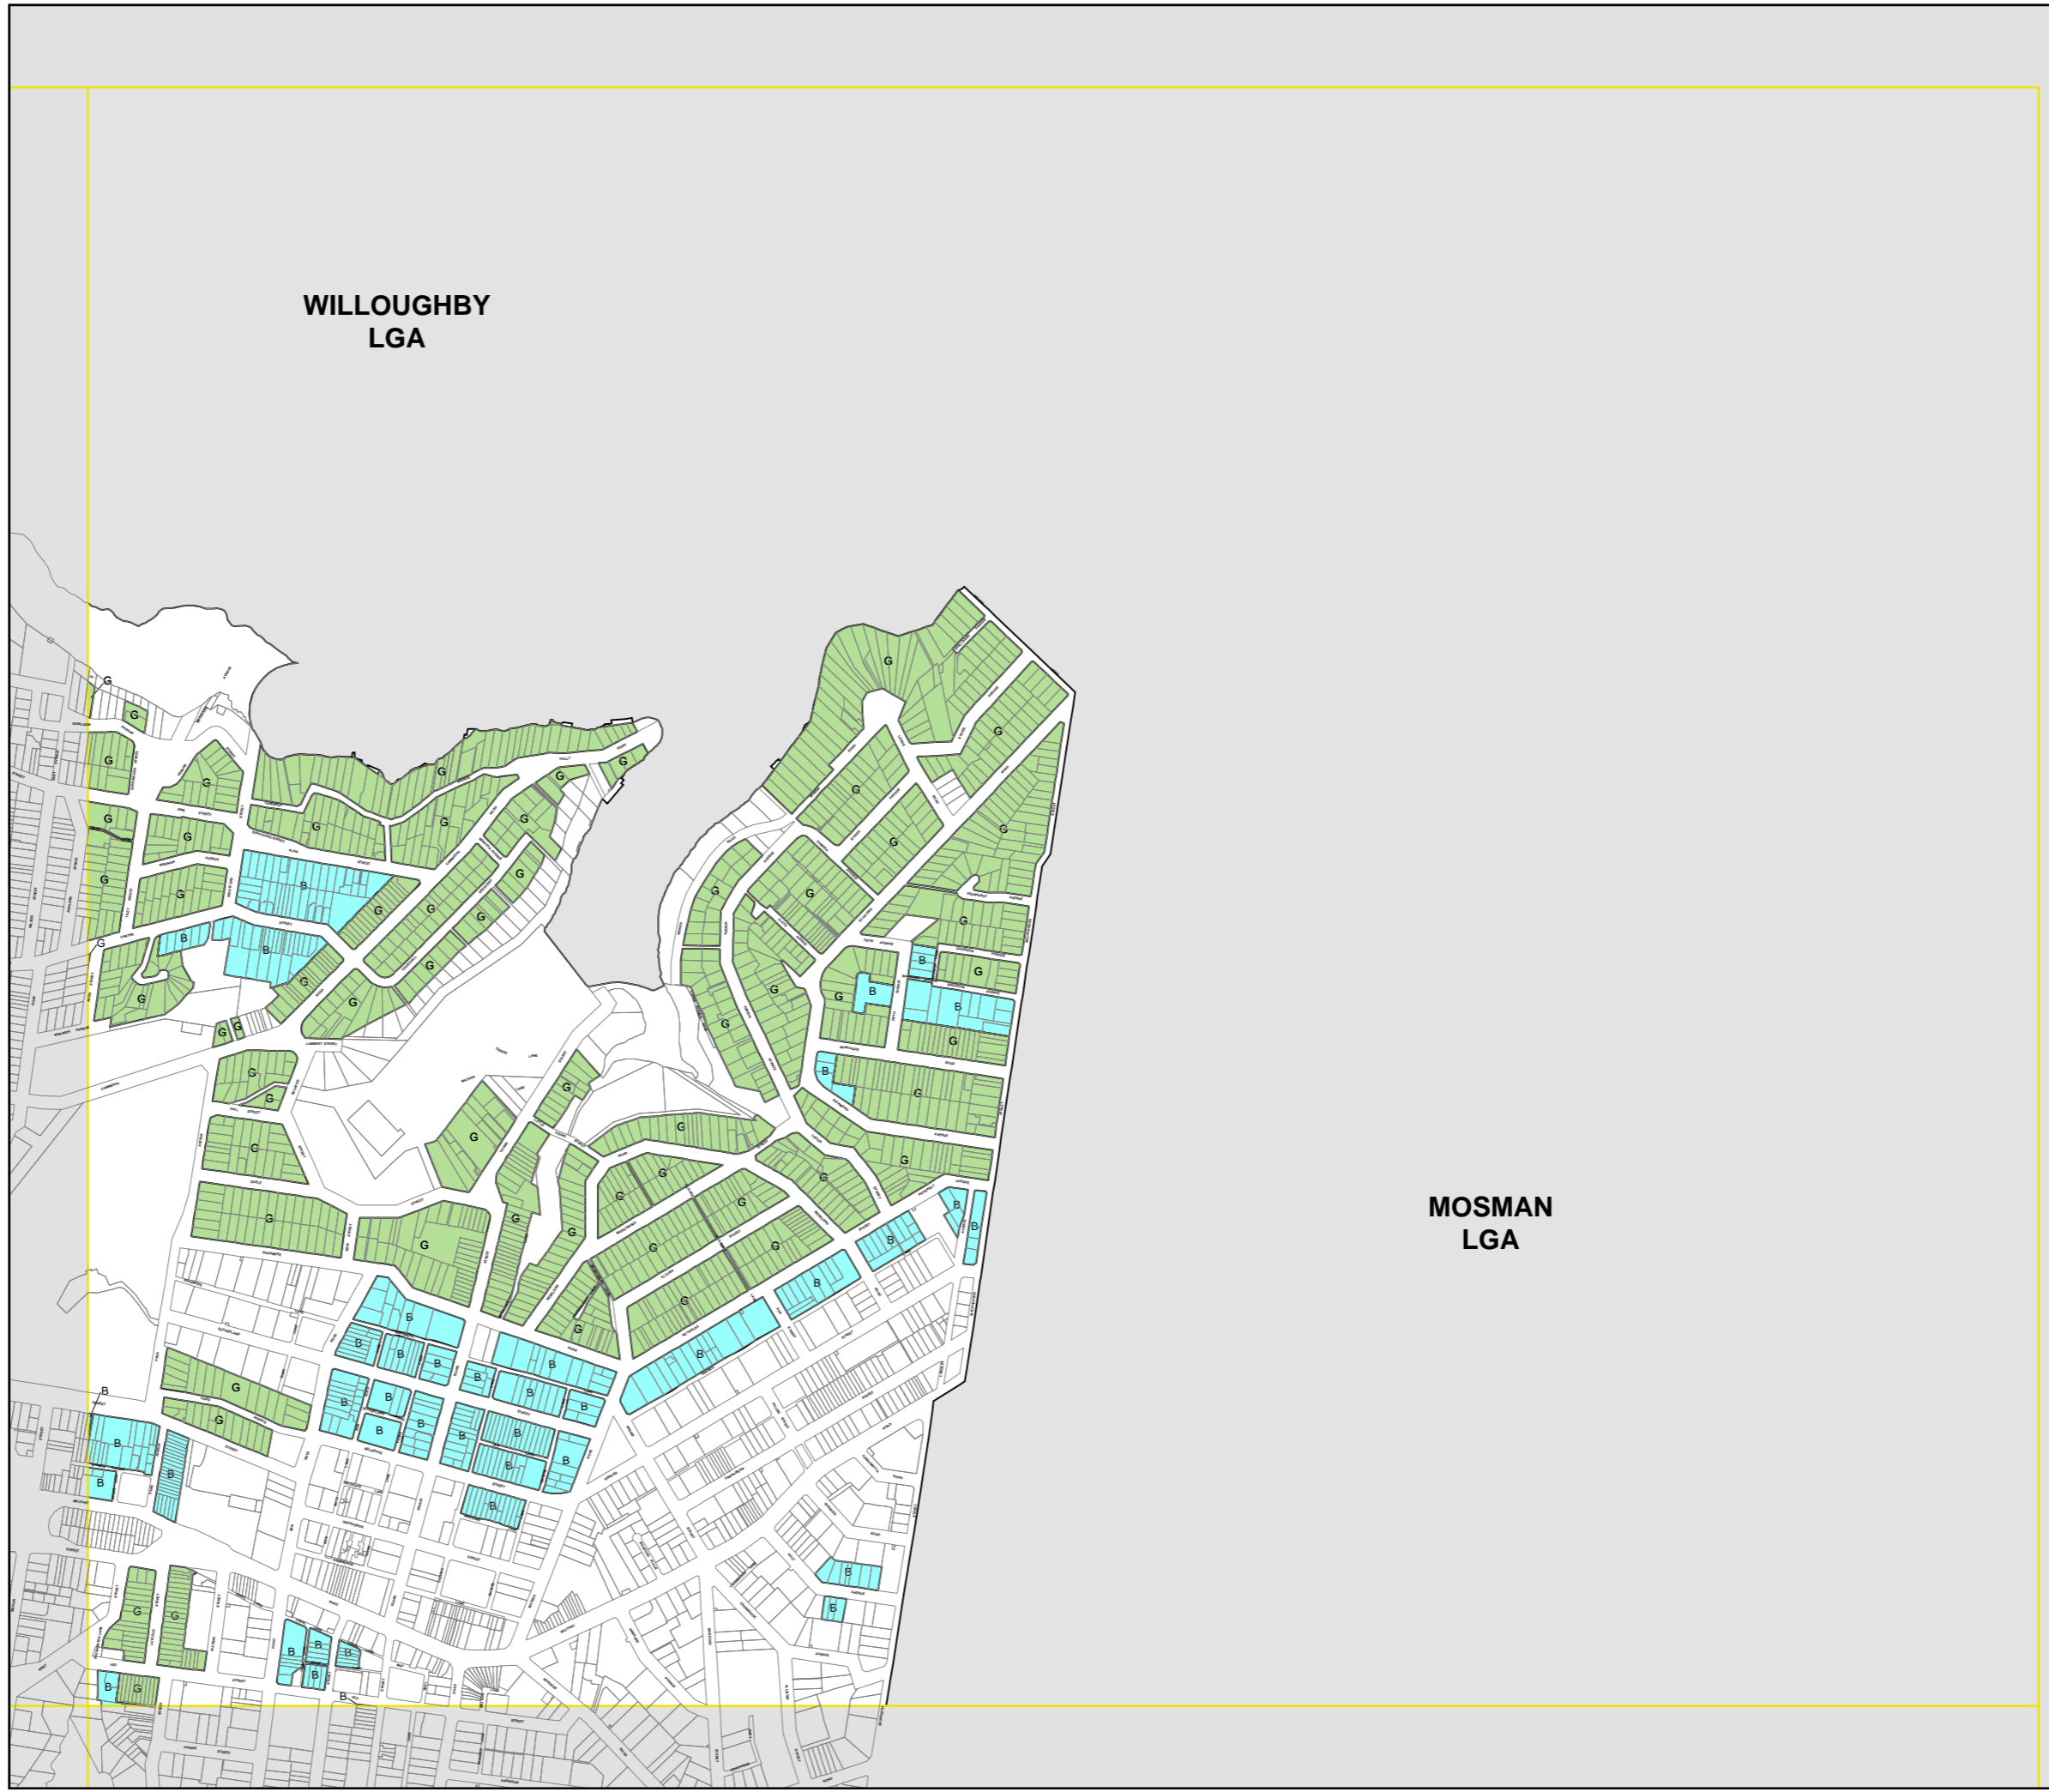

**North Sydney Local
Environmental
Plan 2013**

**Lot Size Map
- Sheet LSZ_003**

Minimum Lot size (sq m)

B	230
G	450
M	600

Cadastre

Cadastre 07/06/13 © North Sydney Council

Projection GDA 1994
MGA Zone 56

Map identification number:
5950_COM_LSZ_003_010_20130607