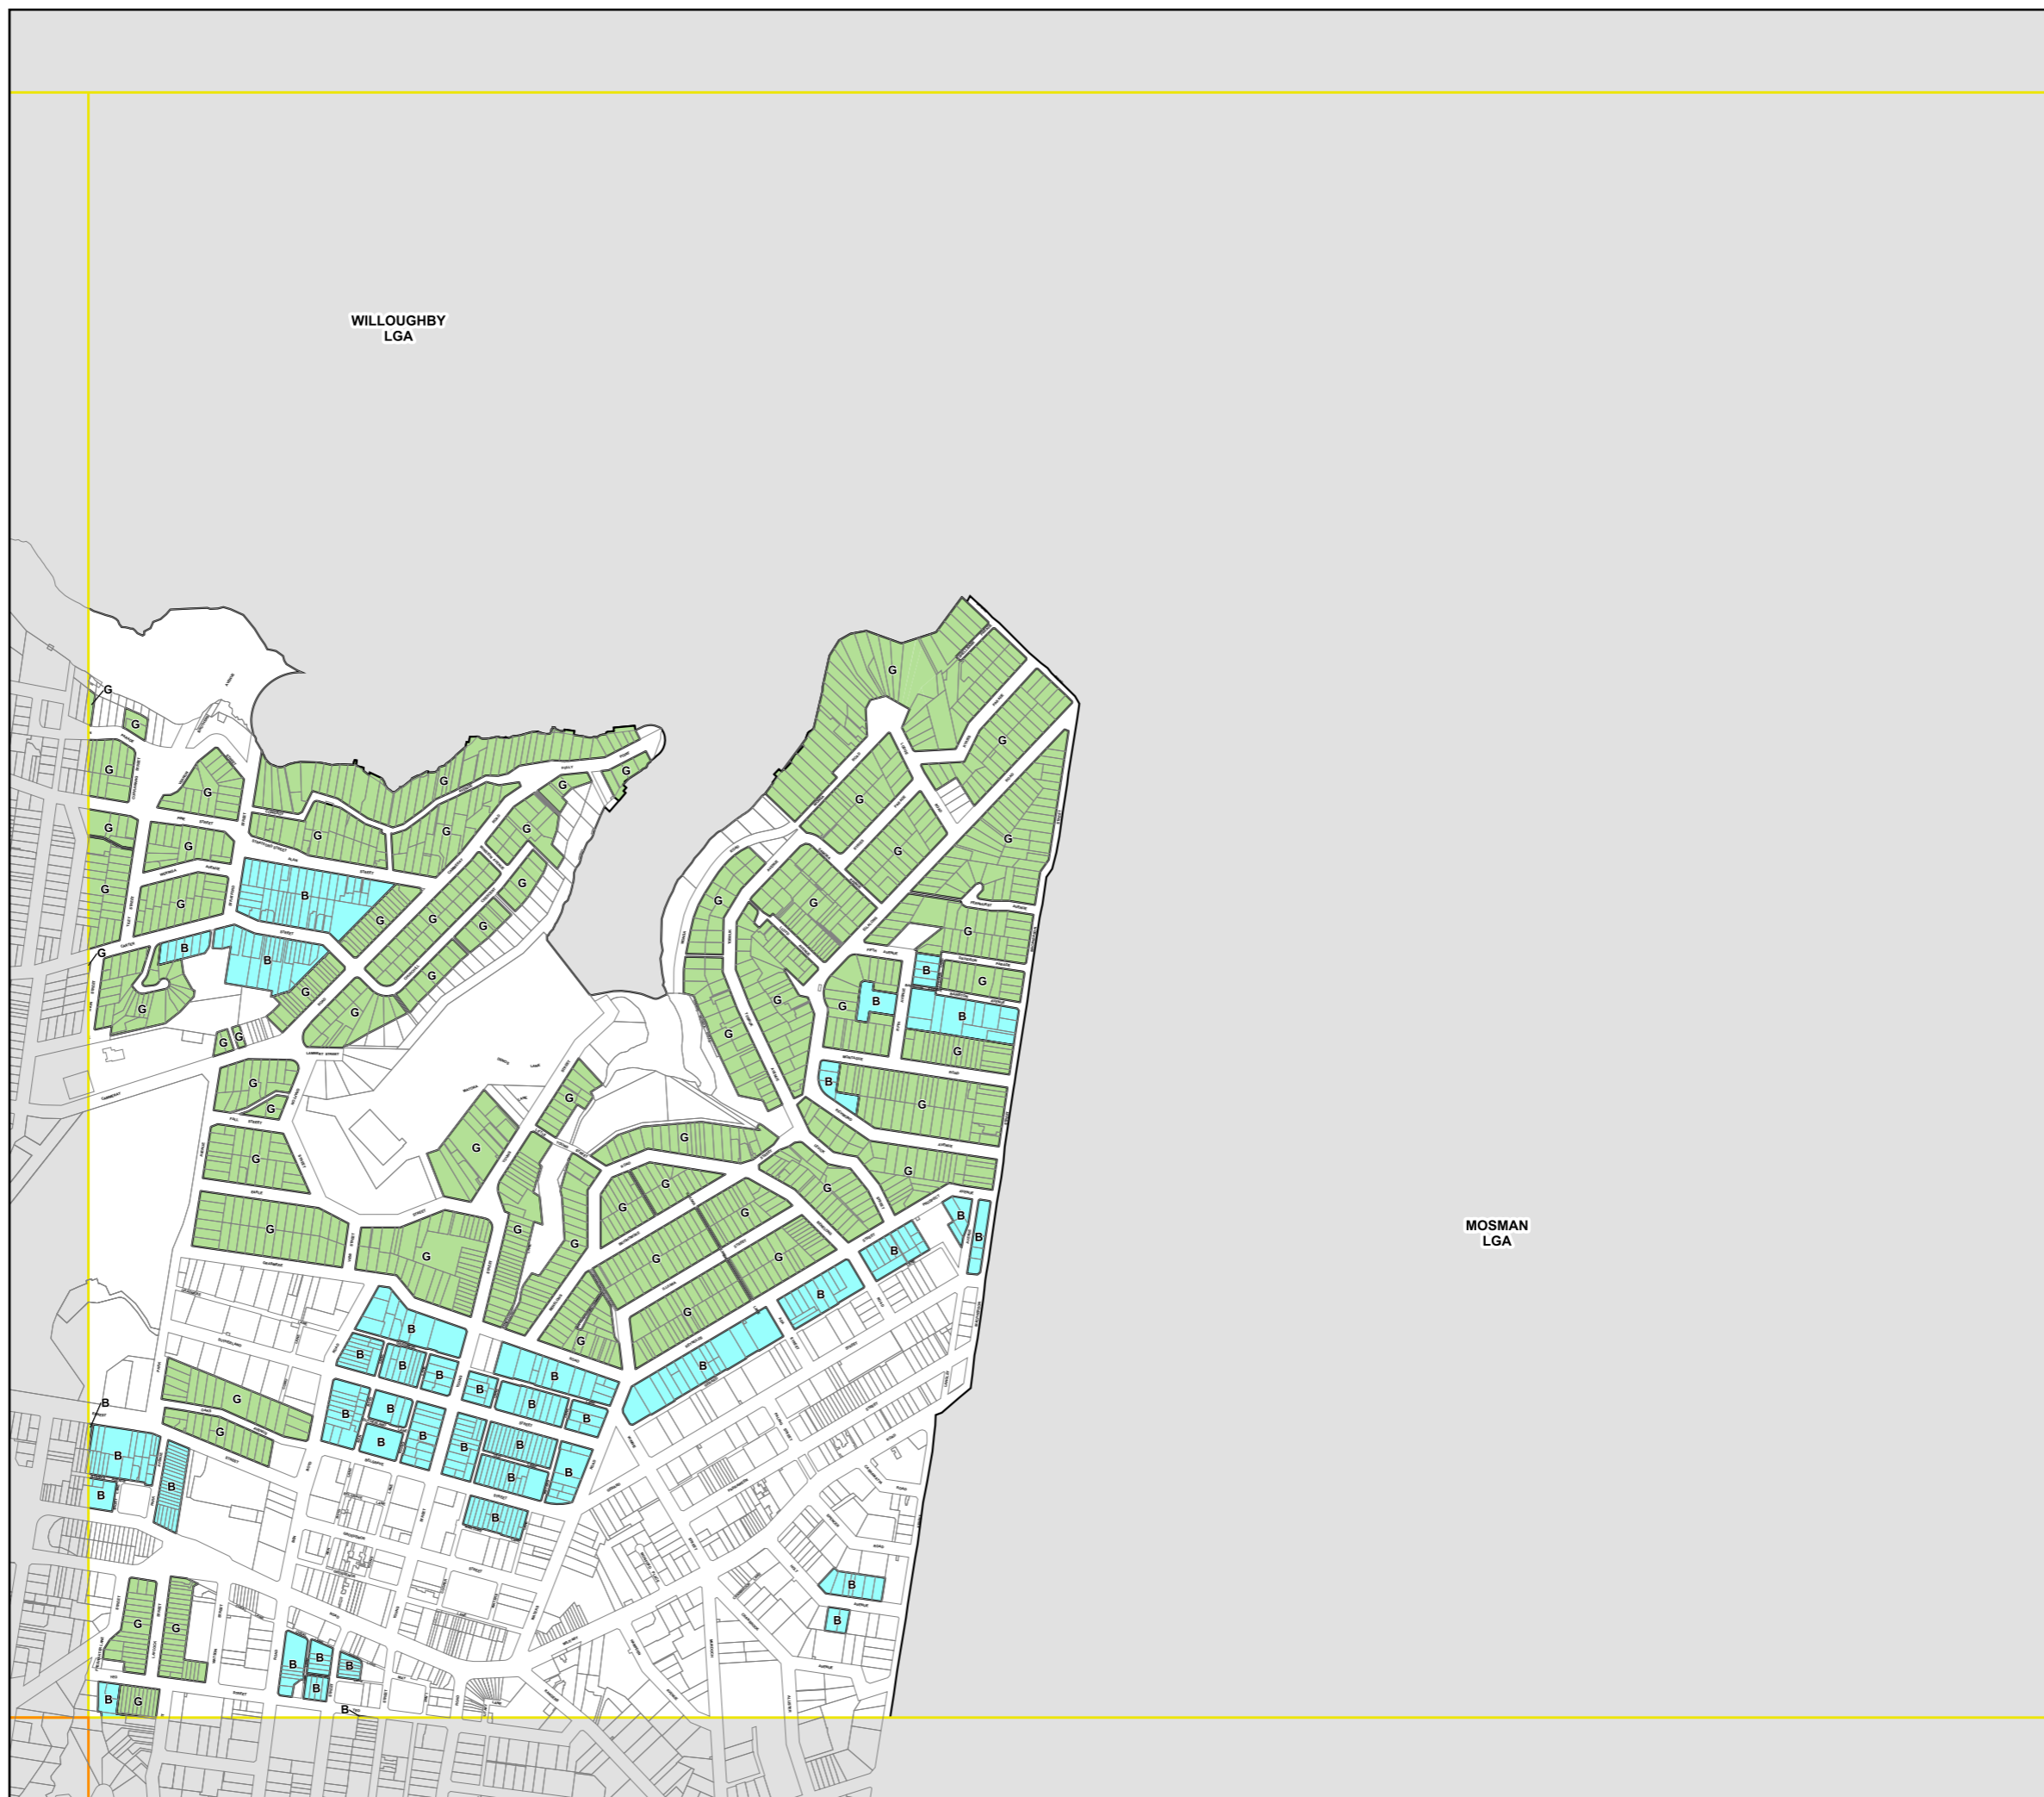

**North Sydney Local
Environmental
Plan 2013**

**Lot Size Map
- Sheet LSZ_003**

Minimum Lot size (sq m)

B	230
G	450
M	600

Cadastre

Cadastre 10/08/20 © North Sydney Council

Projection GDA 1994
MGA Zone 56

Map identification number:
5950_COM_LSZ_003_010_20200810