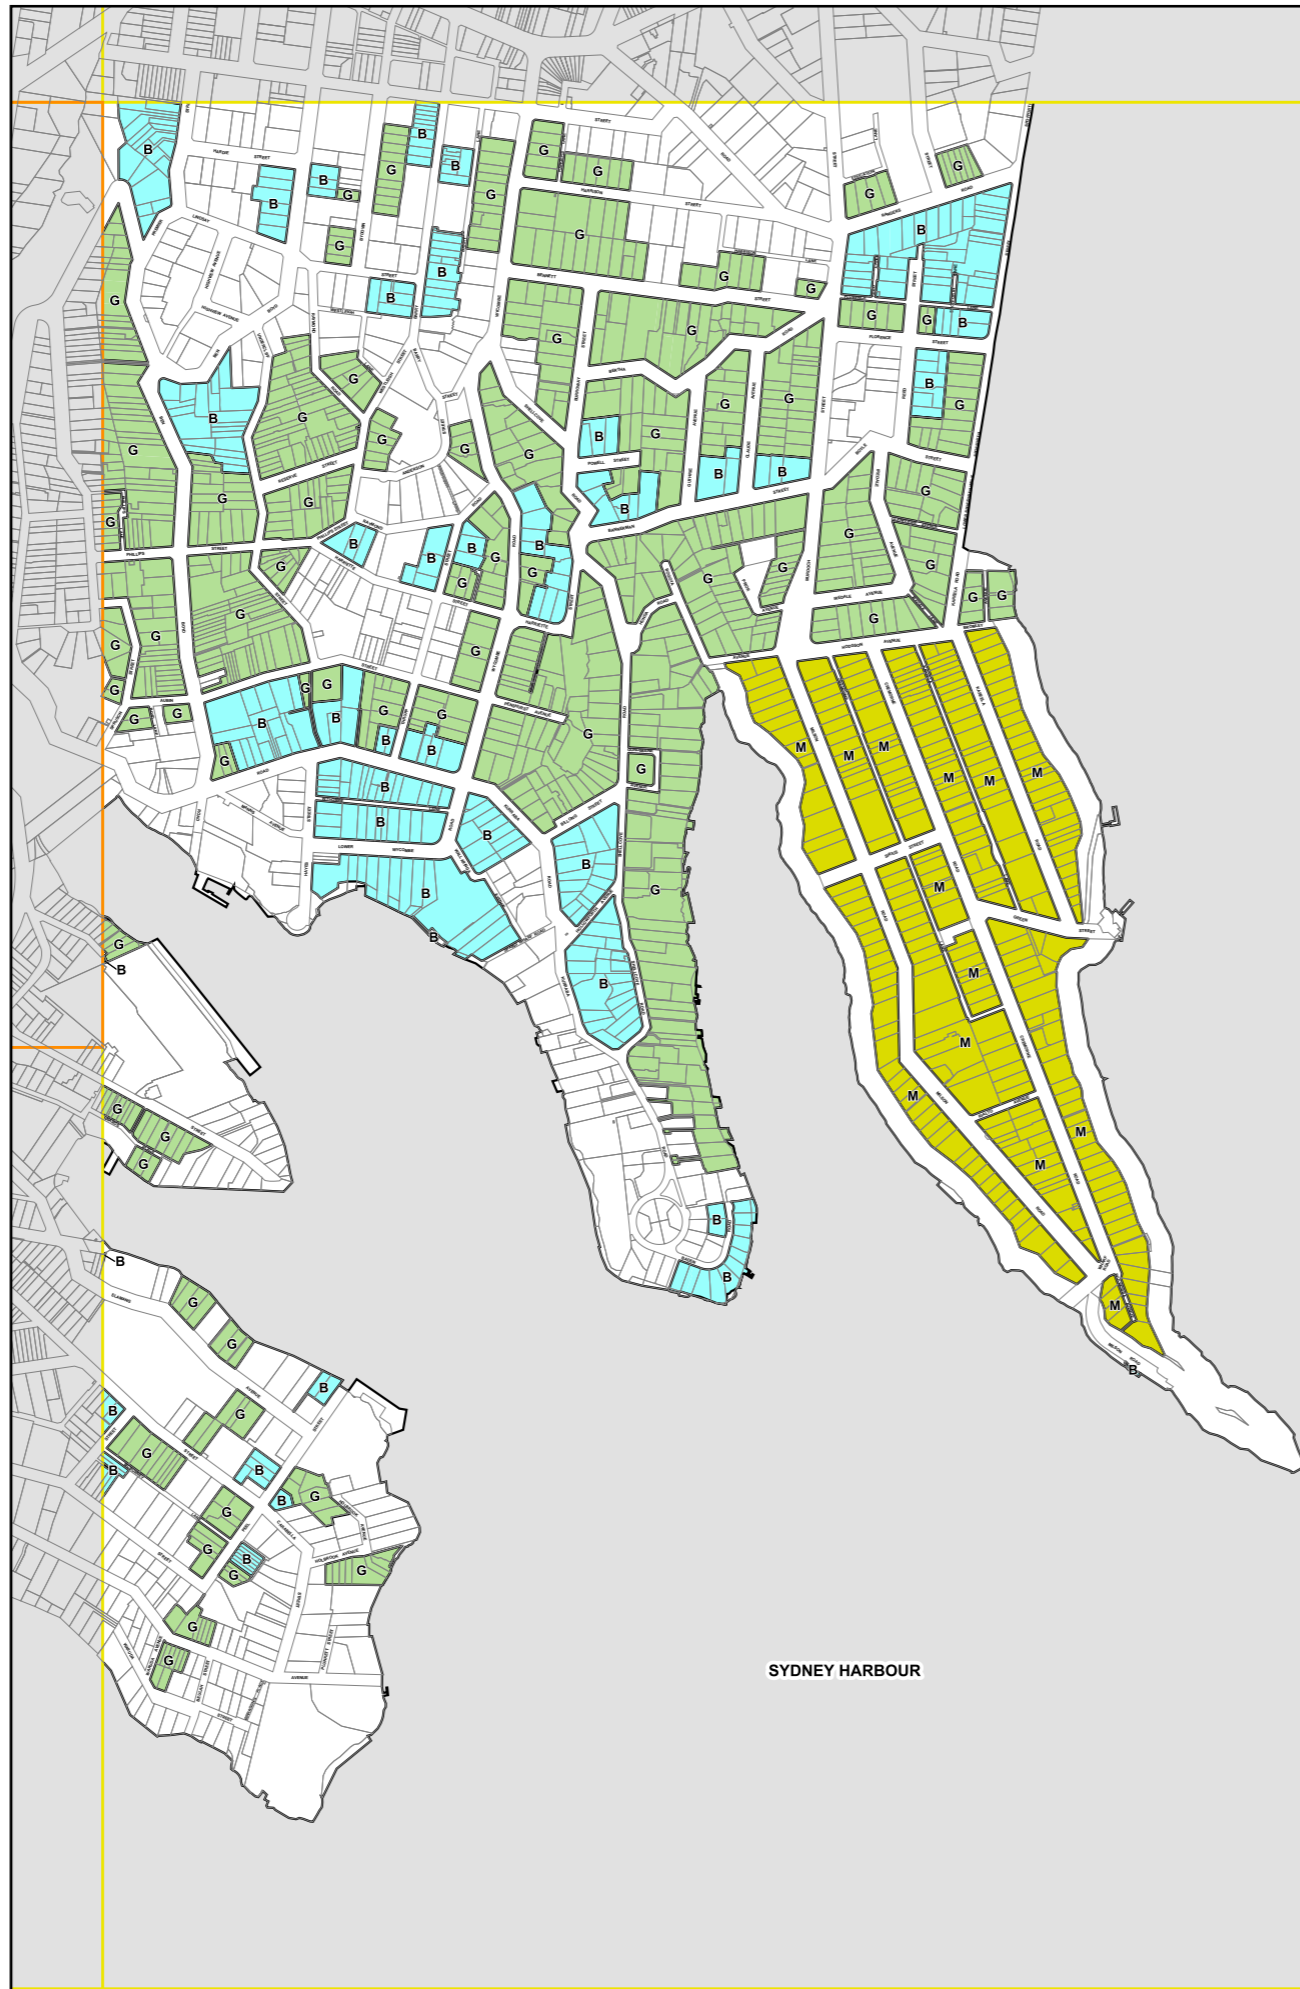

**North Sydney Local
Environmental
Plan 2013**

**Lot Size Map
- Sheet LSZ_004**

Minimum Lot size (sq m)

- B 230
- G 450
- M 600

Cadastre

- Cadastre 10/08/20 © North Sydney Council

Projection GDA 1994
MGA Zone 56

Map identification number:
5950_COM_LSZ_004_010_20200810