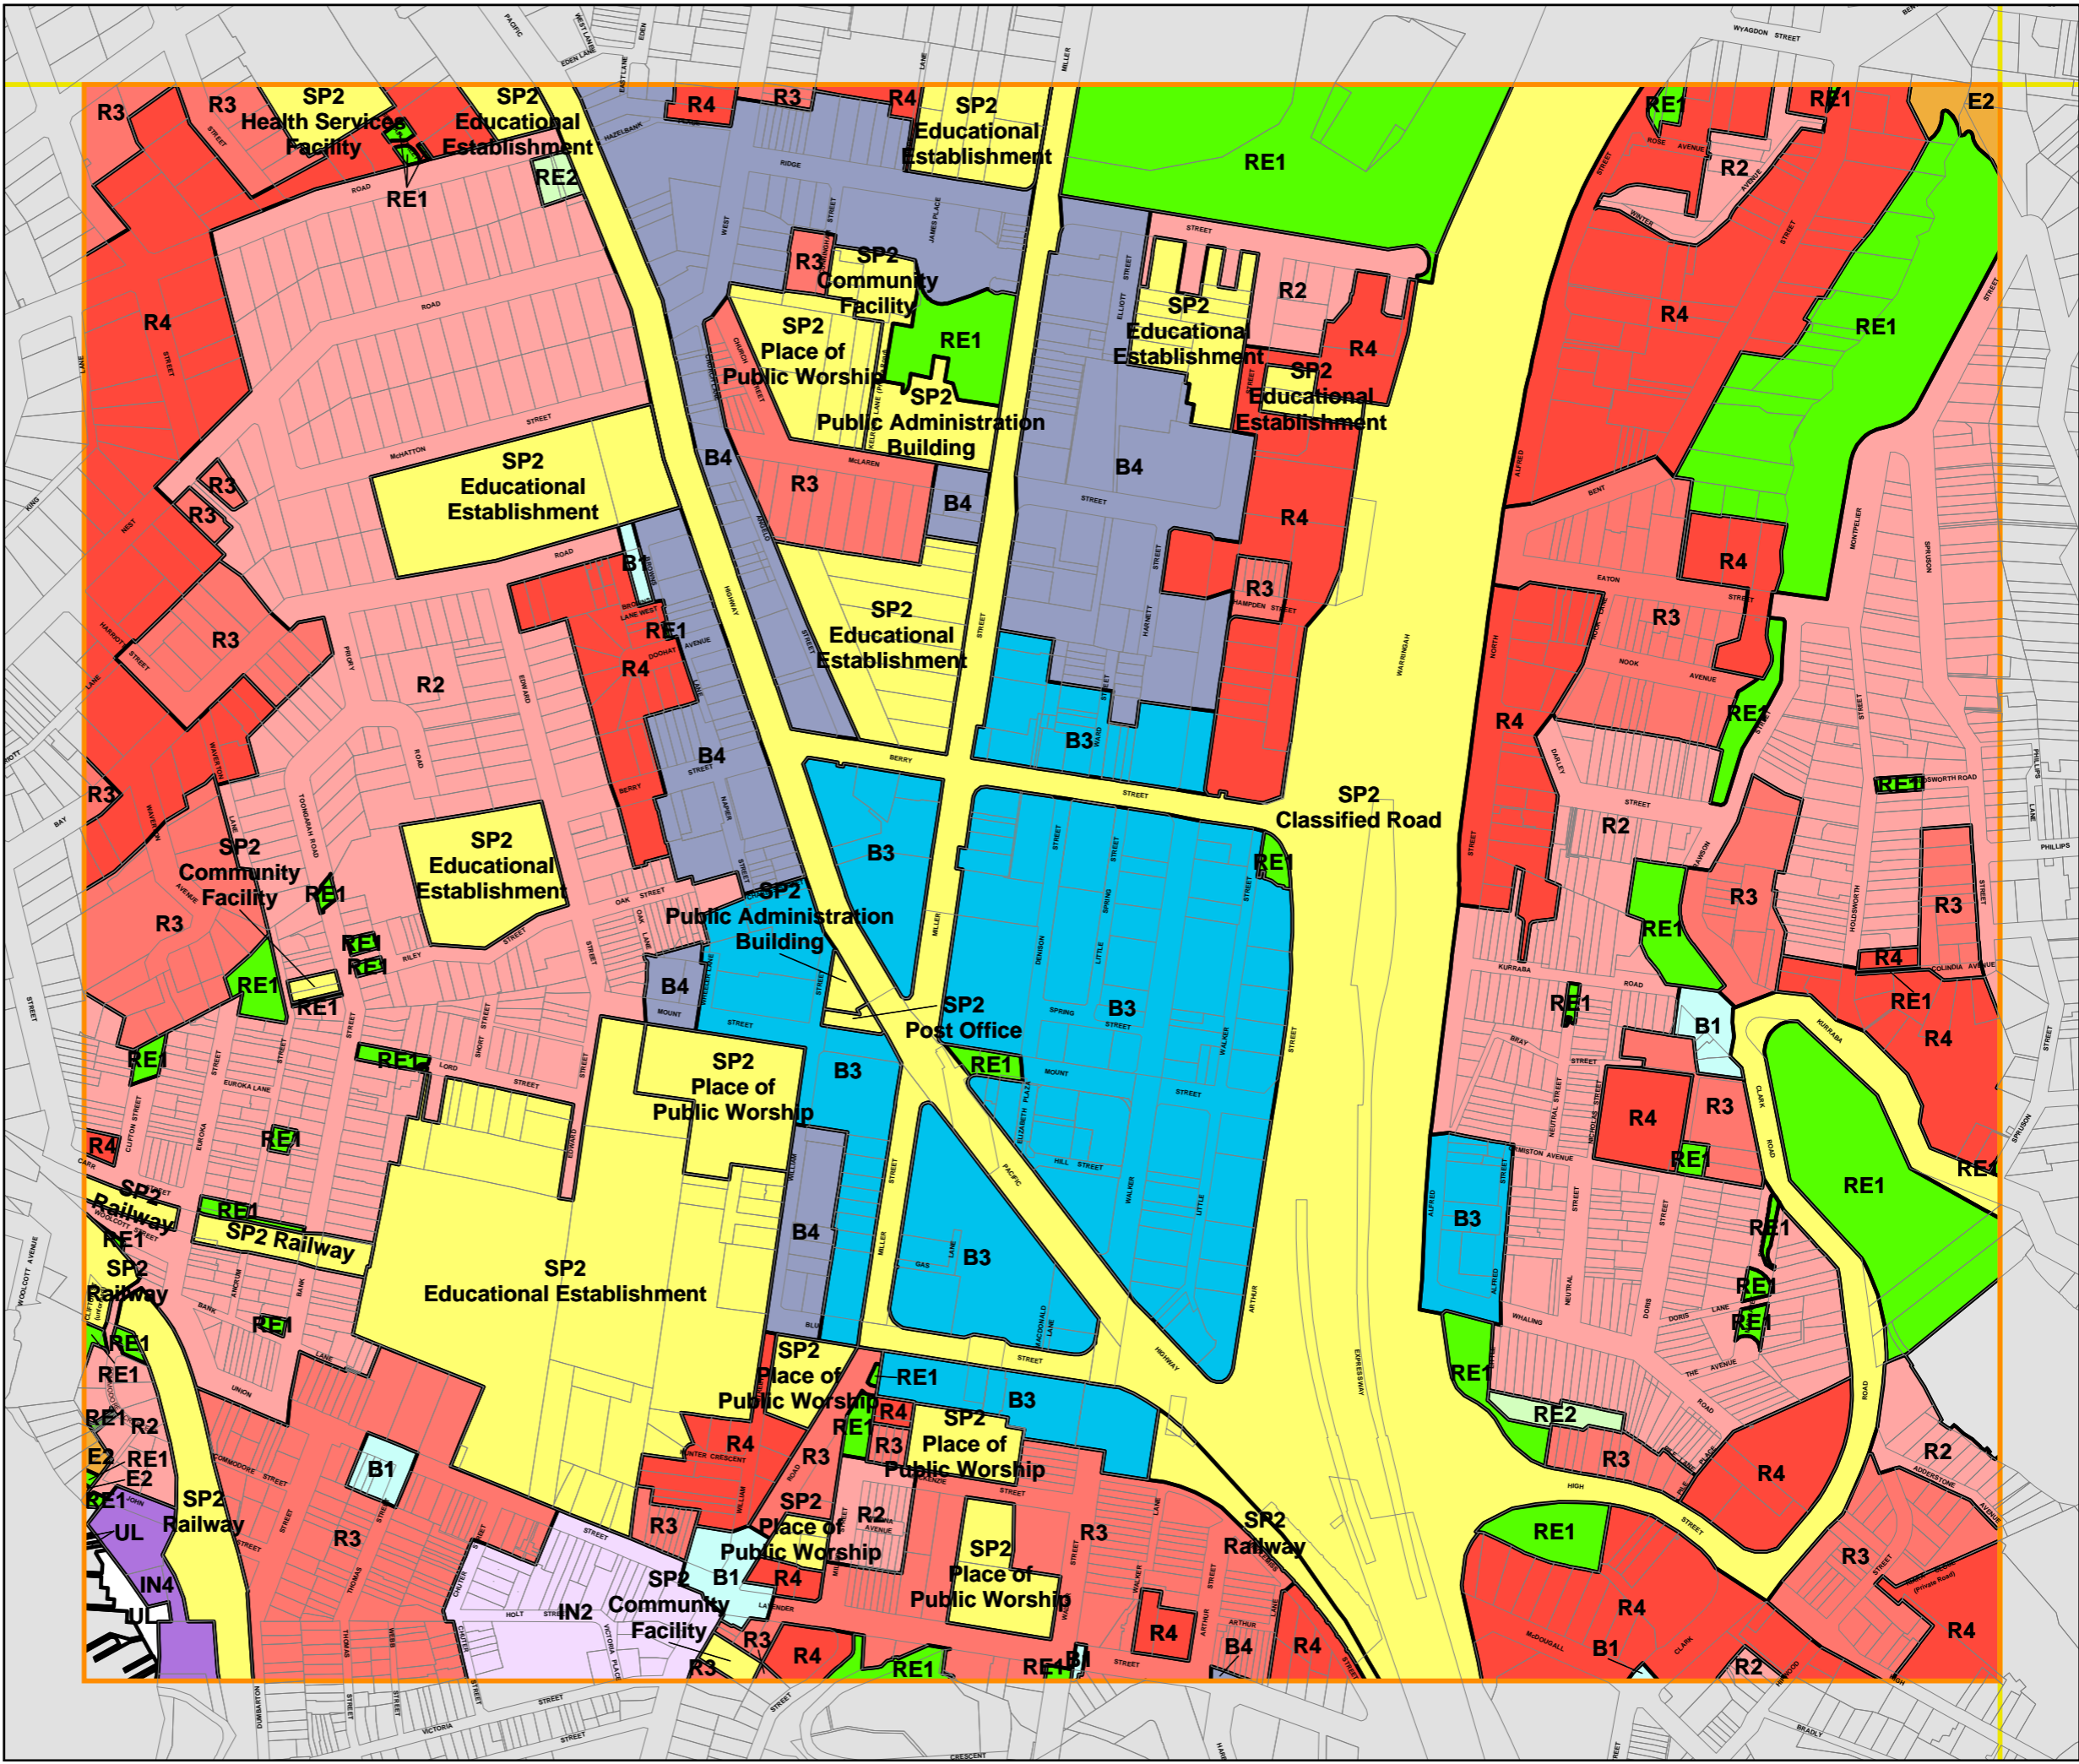

# North Sydney Local Environmental Plan 2013

## Land Zoning Map - Sheet LZN\_002A

### Zone

- B1 Neighbourhood Centre
- B3 Commercial Core
- B4 Mixed Use
- E2 Environmental Conservation
- E4 Environmental Living
- IN2 Light Industrial
- IN4 Working Waterfront
- R2 Low Density Residential
- R3 Medium Density Residential
- R4 High Density Residential
- RE1 Public Recreation
- RE2 Private Recreation
- SP1 Special Activities
- SP2 Infrastructure
- UL Unzoned Land

### Cadastre

Cadastre 07/06/13 © North Sydney Council

Projection GDA 1994  
MGA Zone 56

Map identification number:  
5950\_COM\_LZN\_002A\_005\_20130607