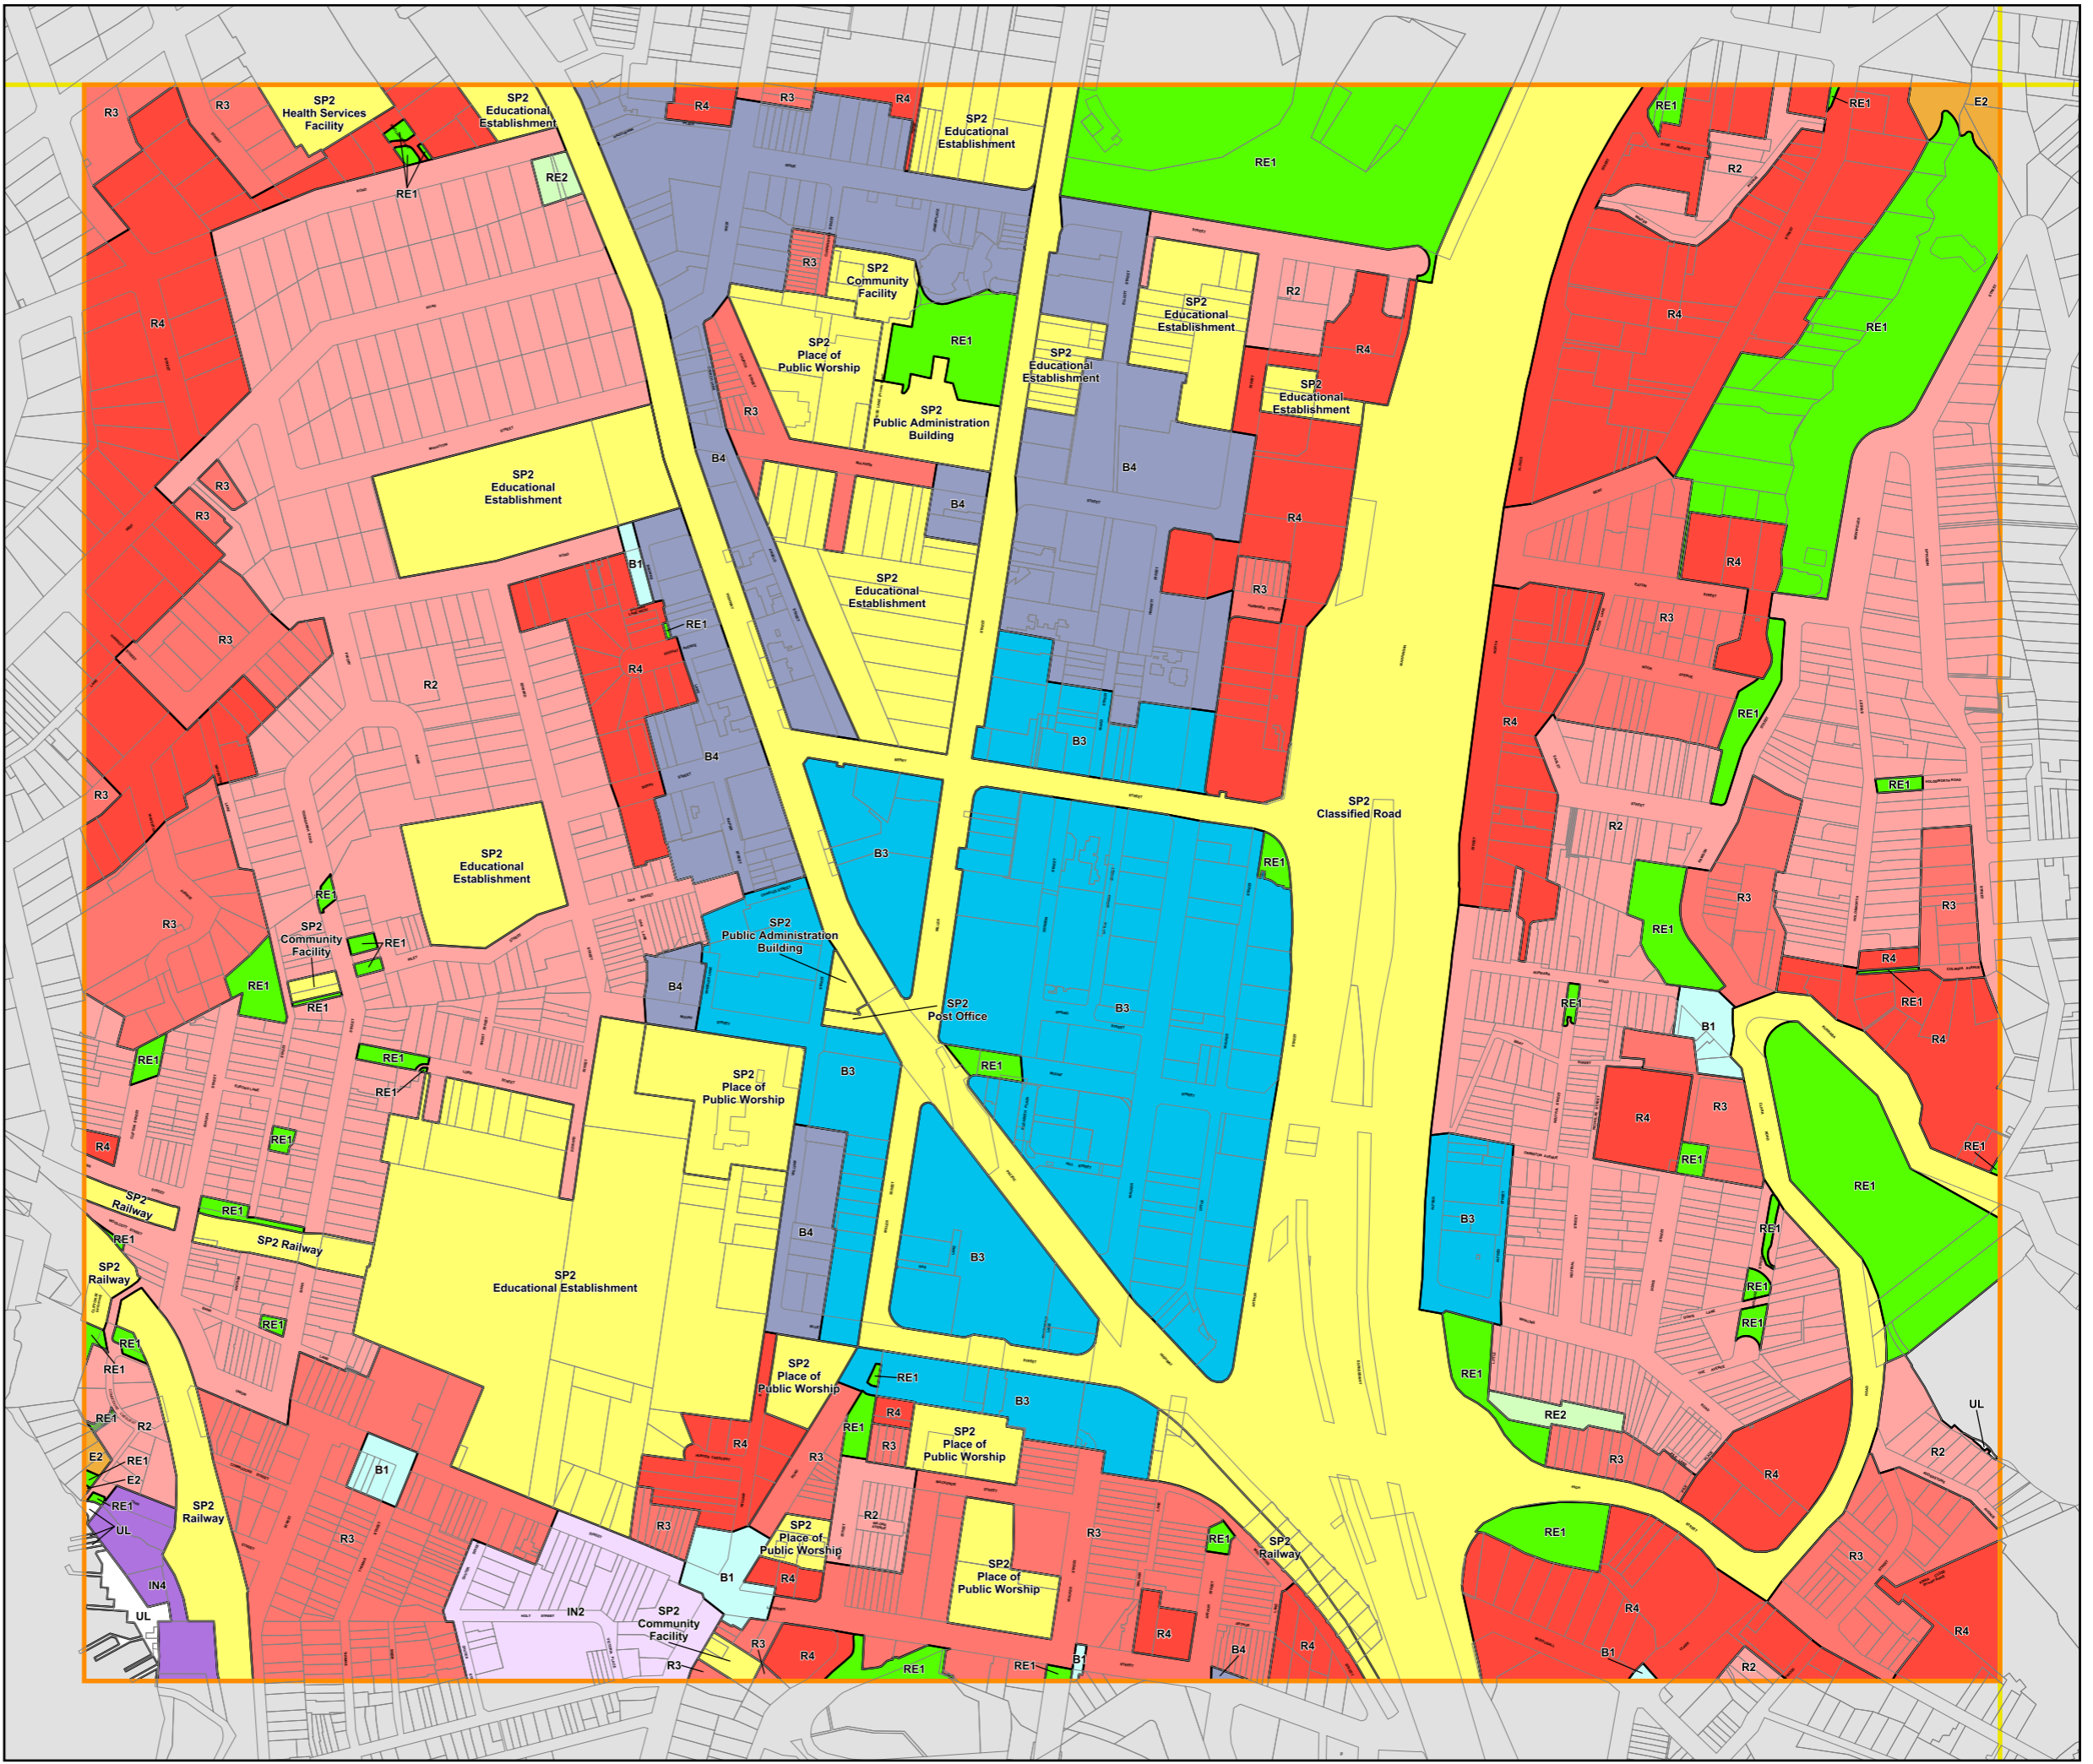

# North Sydney Local Environmental Plan 2013

## Land Zoning Map - Sheet LZN\_002A

### Zone

- B1 Neighbourhood Centre
- B3 Commercial Core
- B4 Mixed Use
- E2 Environmental Conservation
- E4 Environmental Living
- IN2 Light Industrial
- IN4 Working Waterfront
- R2 Low Density Residential
- R3 Medium Density Residential
- R4 High Density Residential
- RE1 Public Recreation
- RE2 Private Recreation
- SP1 Special Activities
- SP2 Infrastructure
- UL Unzoned Land

### Cadastre

- Cadastre 10/08/20 © North Sydney Council

Map identification number:  
5950\_COM\_LZN\_002A\_005\_20200810