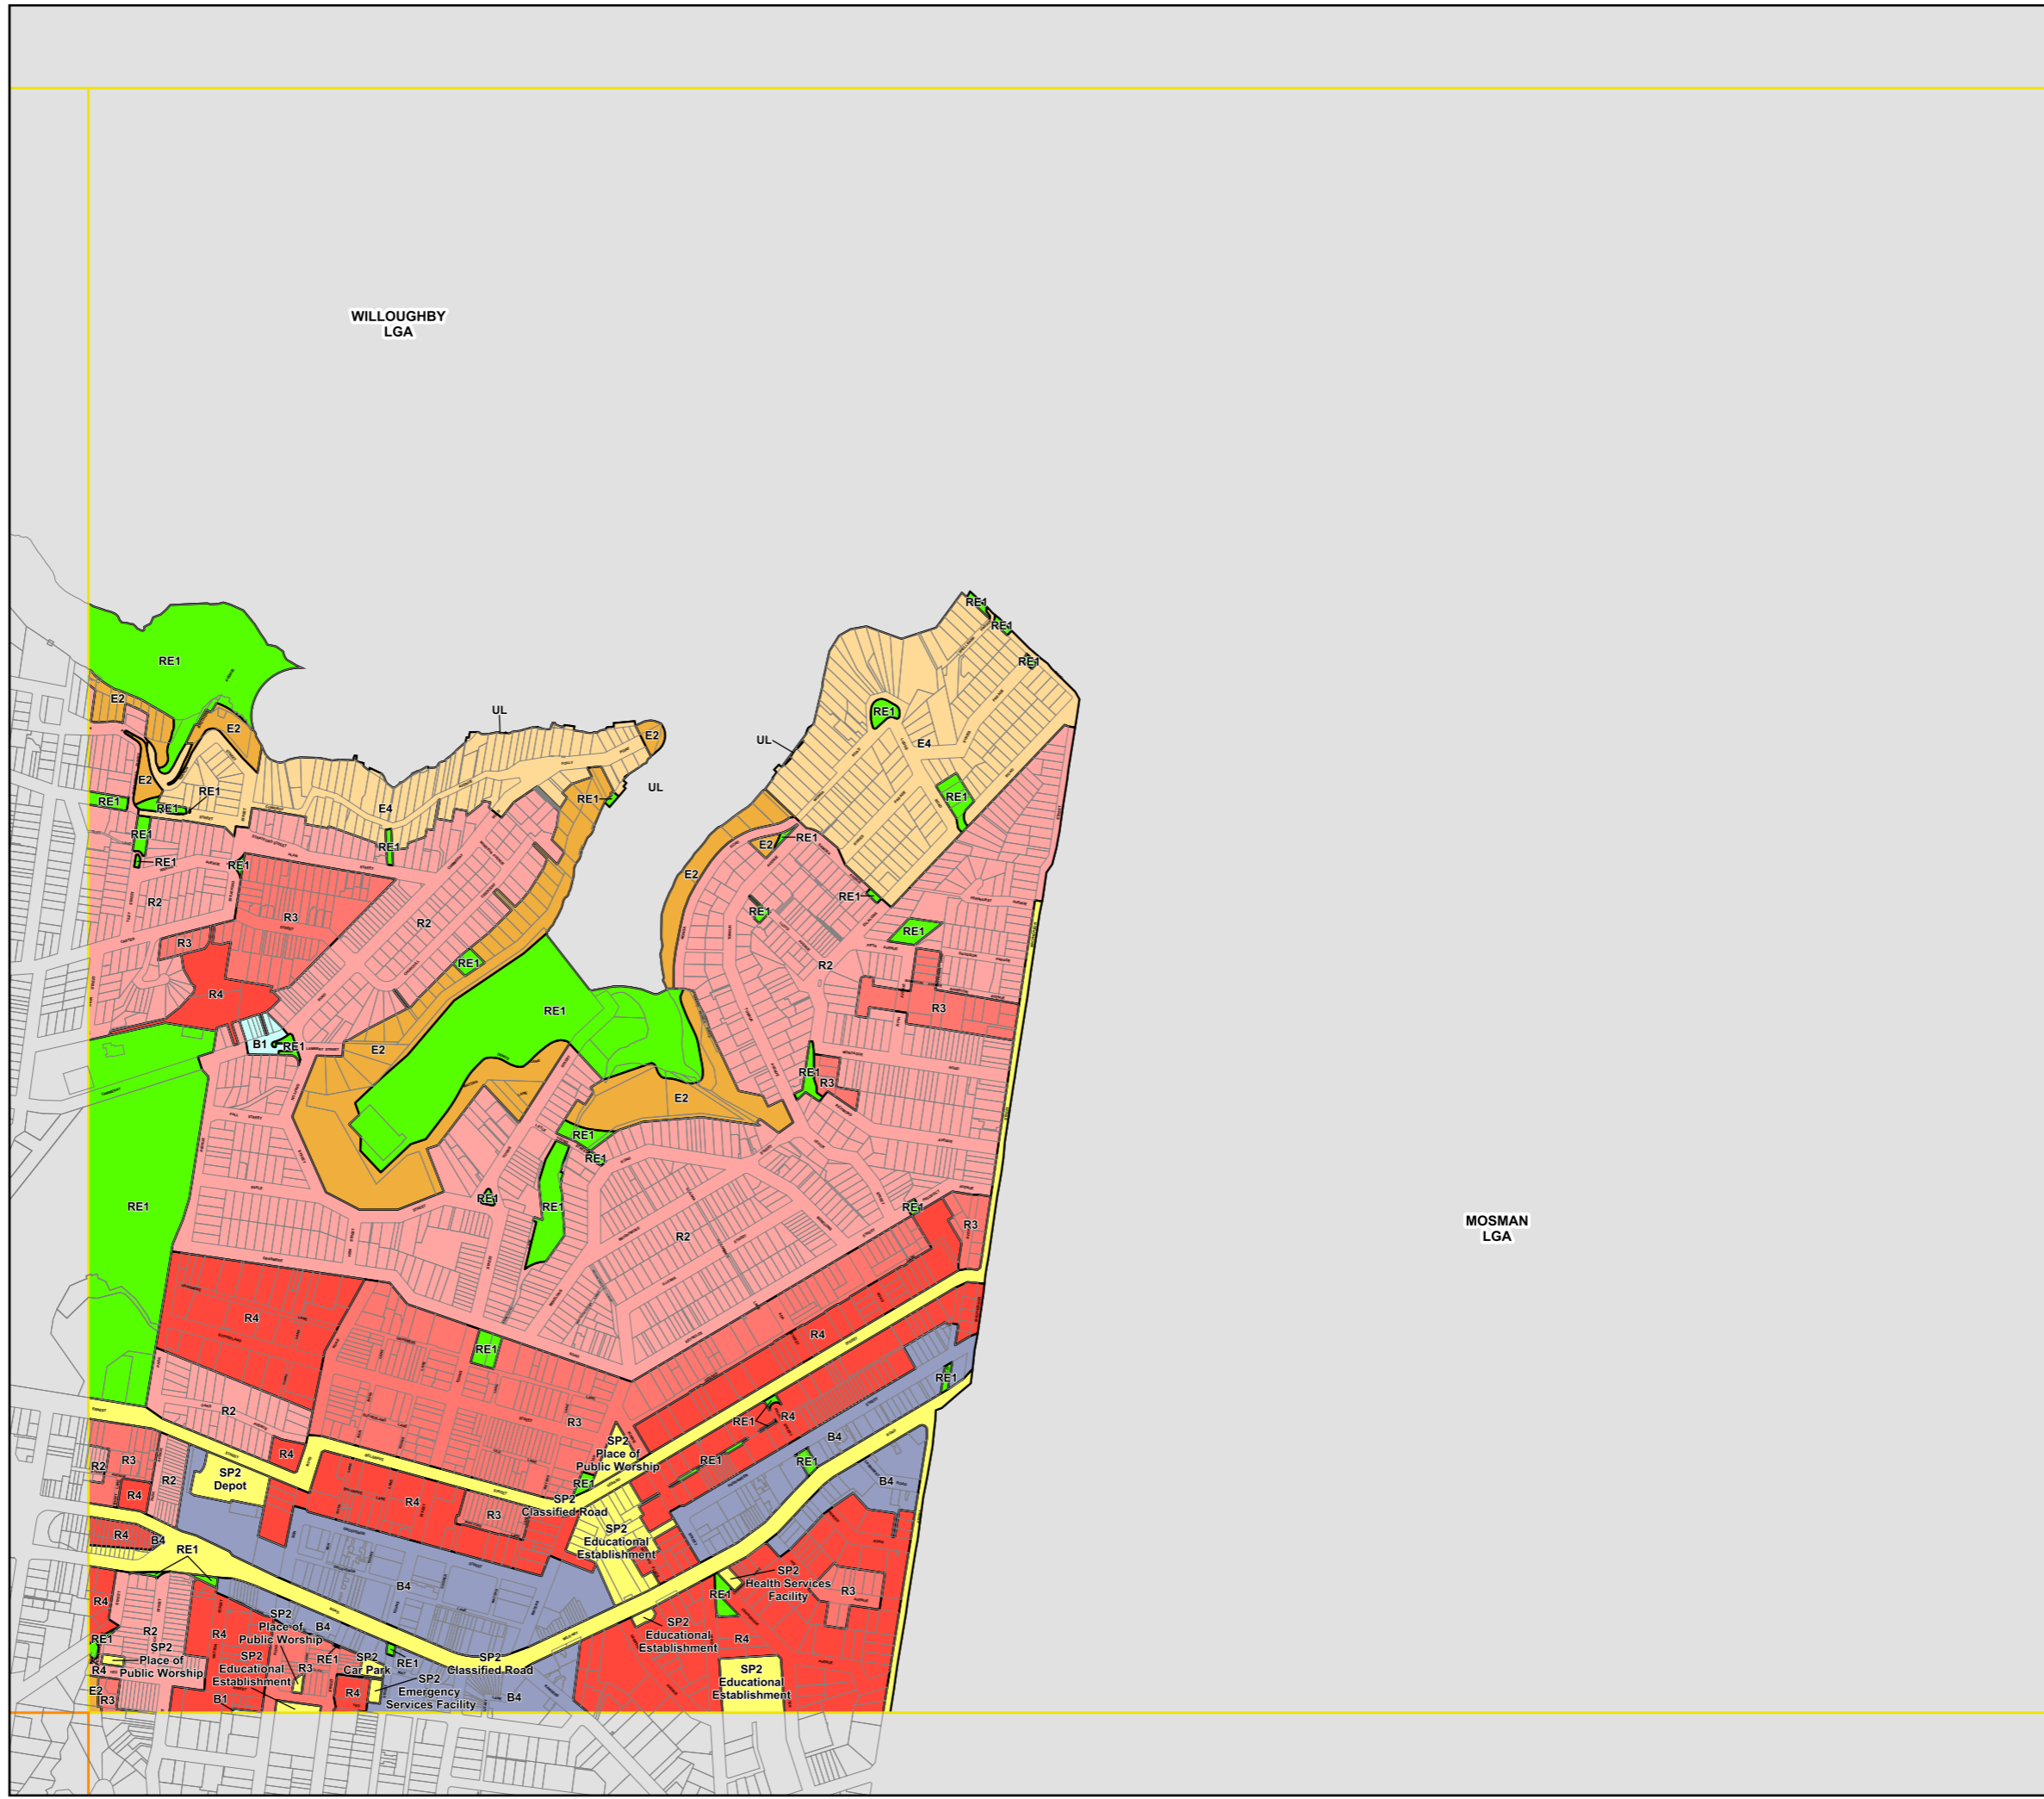

# North Sydney Local Environmental Plan 2013

## Land Zoning Map - Sheet LZN\_003

### Zone

- B1 Neighbourhood Centre
- B3 Commercial Core
- B4 Mixed Use
- E2 Environmental Conservation
- E4 Environmental Living
- IN2 Light Industrial
- IN4 Working Waterfront
- R2 Low Density Residential
- R3 Medium Density Residential
- R4 High Density Residential
- RE1 Public Recreation
- RE2 Private Recreation
- SP1 Special Activities
- SP2 Infrastructure
- UL Unzoned Land

### Cadastre

- Cadastre 10/08/20 © North Sydney Council

Projection GDA 1994  
MGA Zone 56

Map identification number:  
5950\_COM\_LZN\_003\_010\_20200810