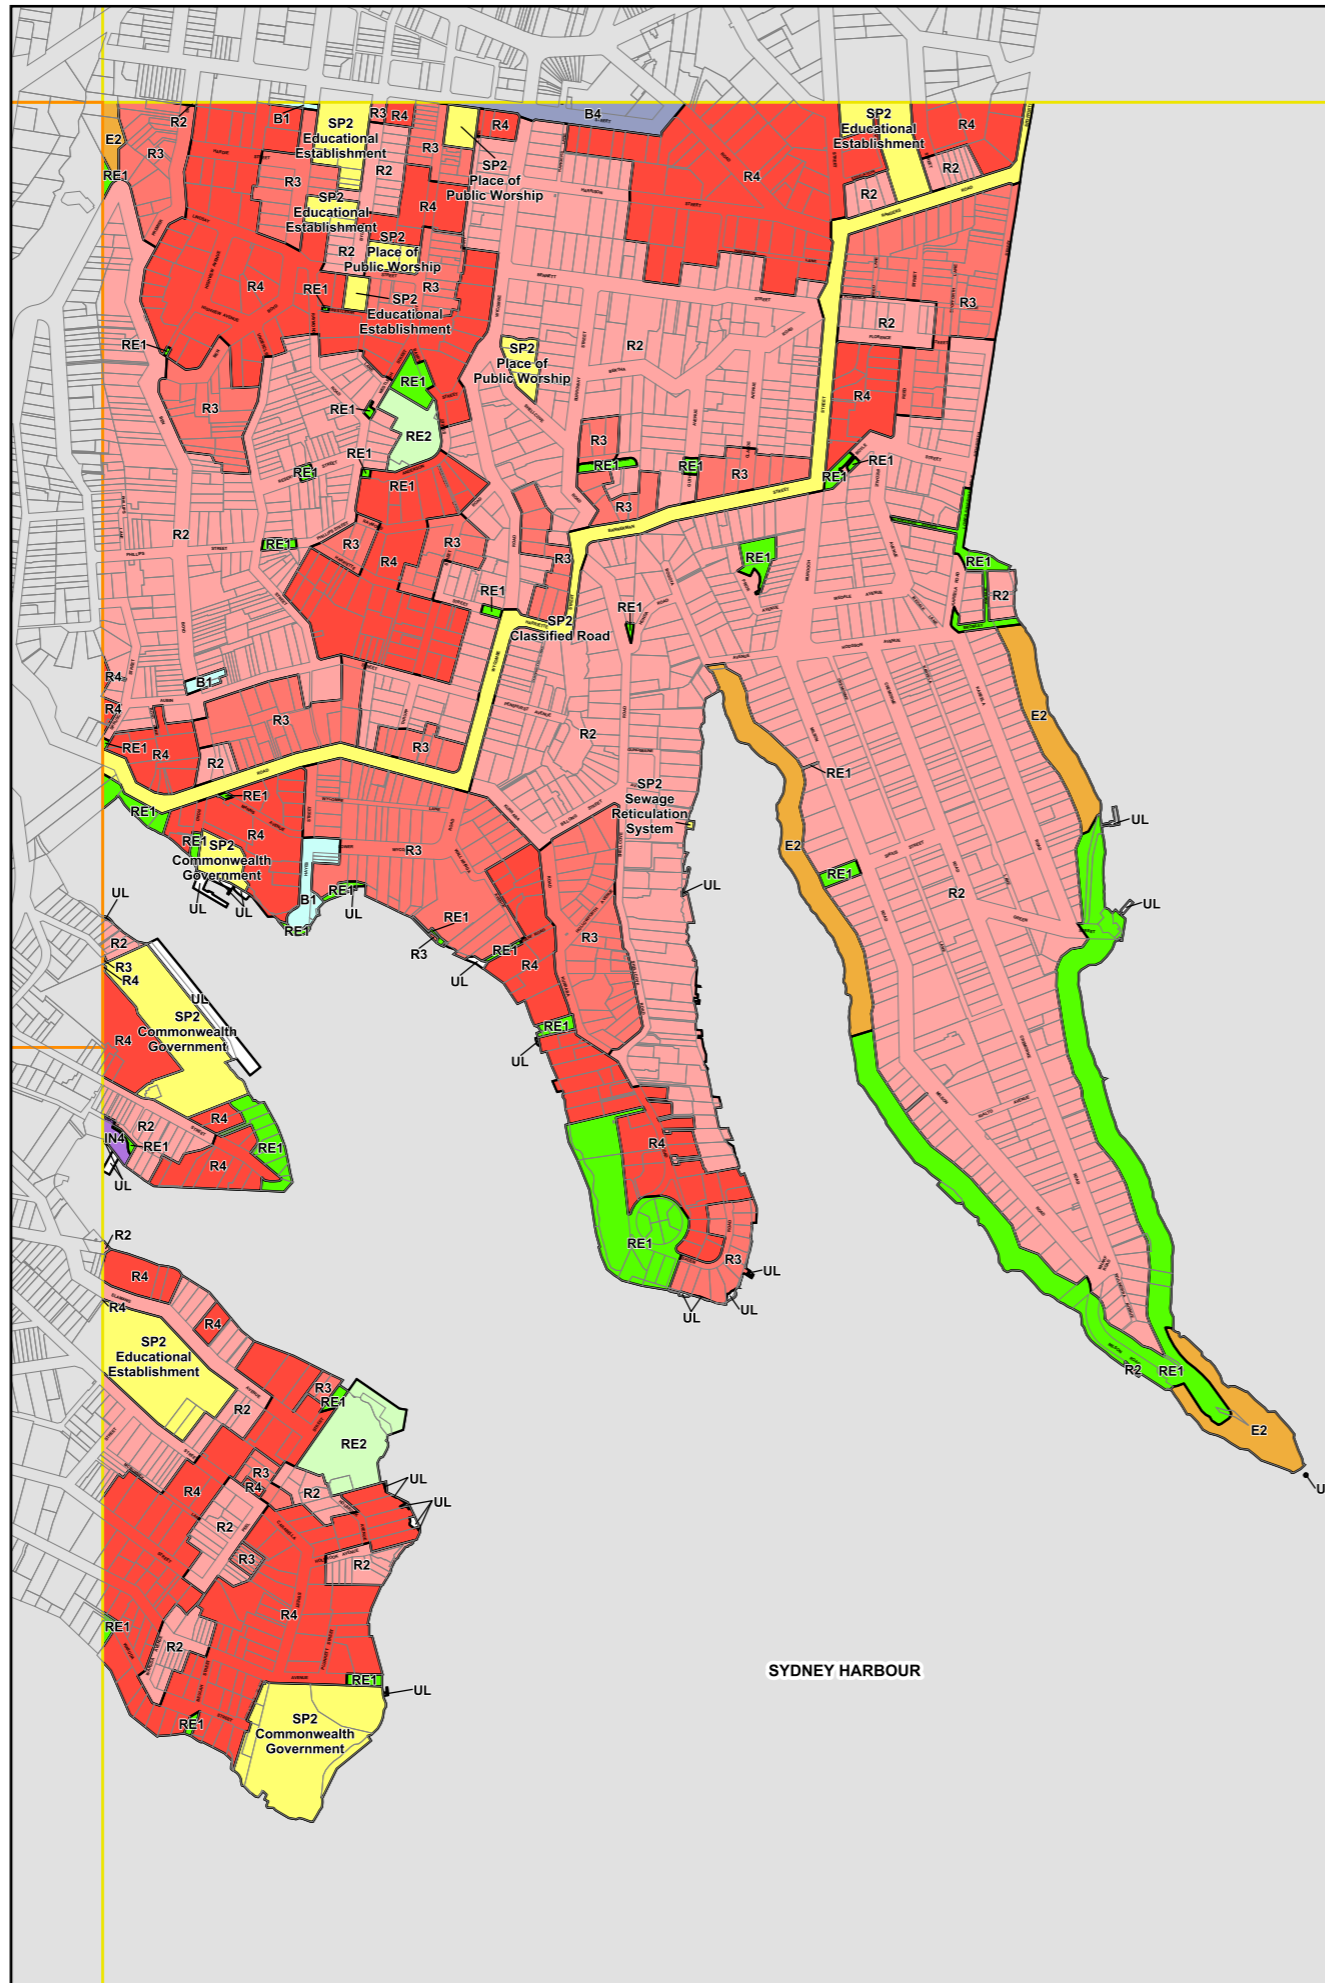

North Sydney Local Environmental Plan 2013

Land Zoning Map - Sheet LZN_004

Zone

- B1 Neighbourhood Centre
- B3 Commercial Core
- B4 Mixed Use
- E2 Environmental Conservation
- E4 Environmental Living
- IN2 Light Industrial
- IN4 Working Waterfront
- R2 Low Density Residential
- R3 Medium Density Residential
- R4 High Density Residential
- RE1 Public Recreation
- RE2 Private Recreation
- SP1 Special Activities
- SP2 Infrastructure
- UL Unzoned Land

Cadastre

- Cadastre 10/08/20 © North Sydney Council

Projection GDA 1994
MGA Zone 56

Map identification number:
5950_COM_LZN_004_010_20200810