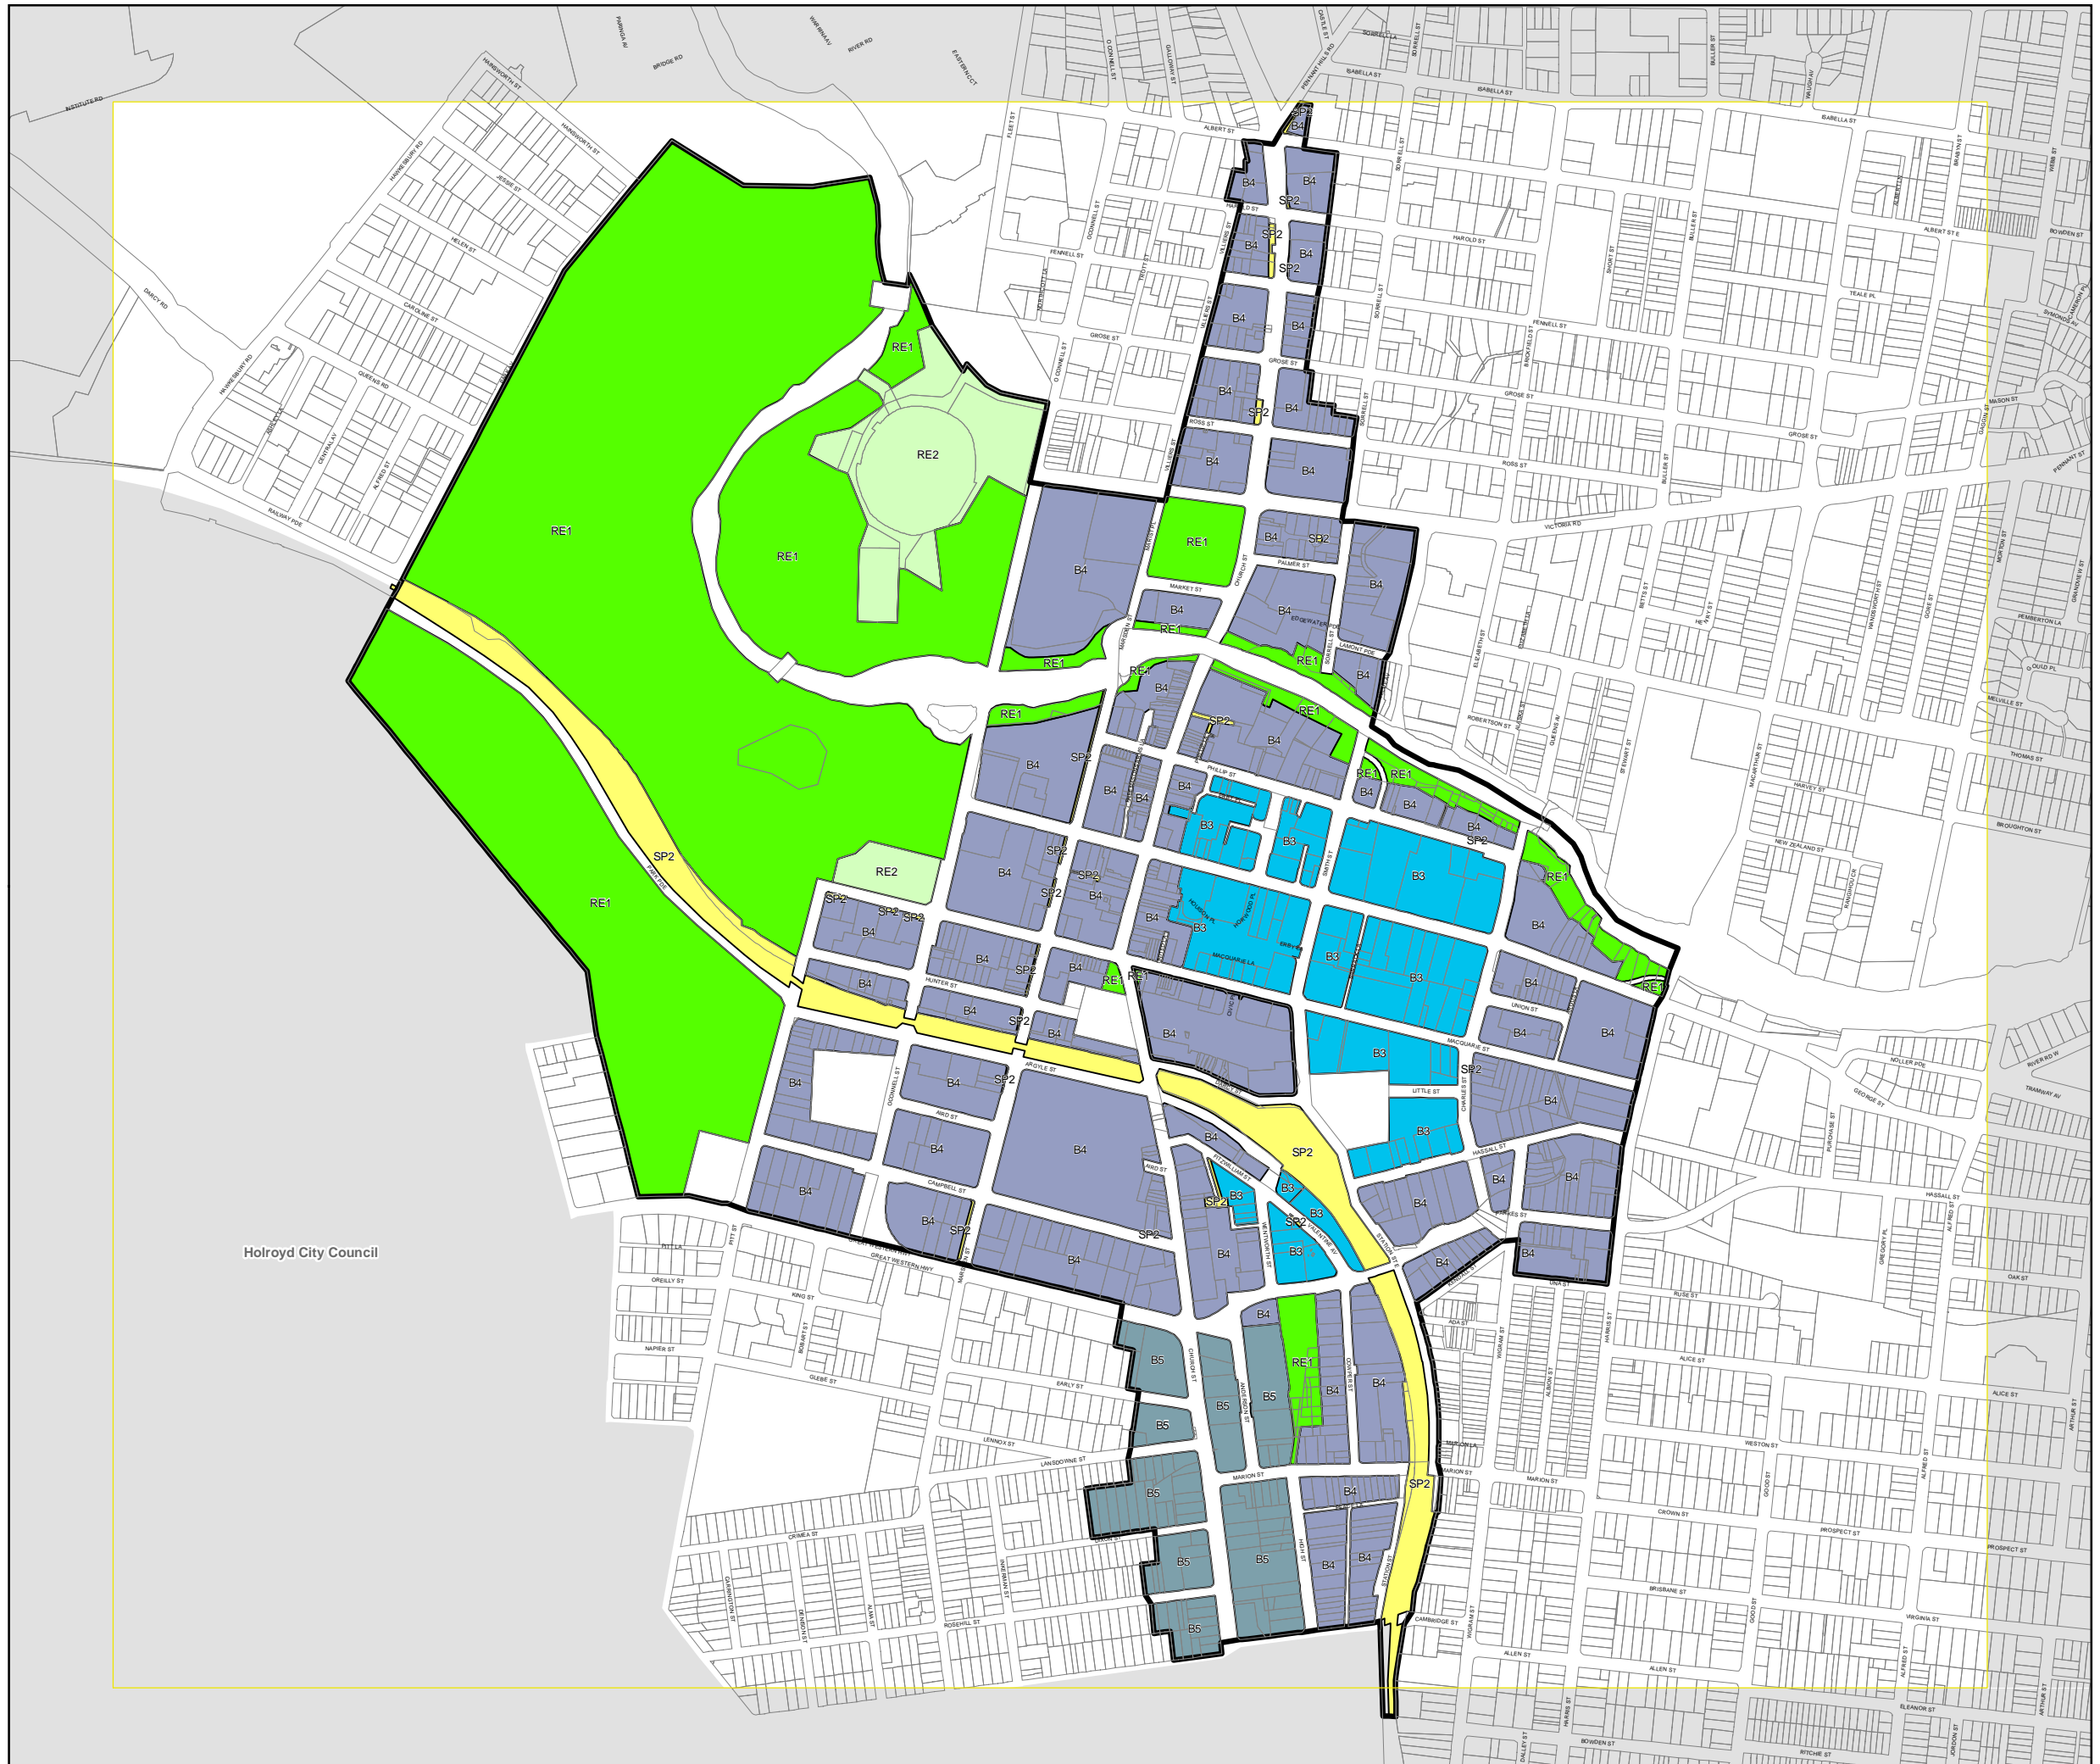

Parramatta City Centre Local Environmental Plan 2007

Land Zoning Map - Sheet LZN_001

Zone

- B3 Commercial Core
- B4 Mixed Use
- B5 Business Development
- RE1 Public Recreation
- RE2 Private Recreation
- SP2 Infrastructure
- Civic Place

Cadastre

- Cadastre 17/08/2009 © Parramatta City Council

Holroyd City Council

0 200 Metres

Scale: 1:10,000 @ A3

Projection: GDA 1994
MGA Zone 56

Map identification number:
6250_CEN_LZN_001_010_20090817