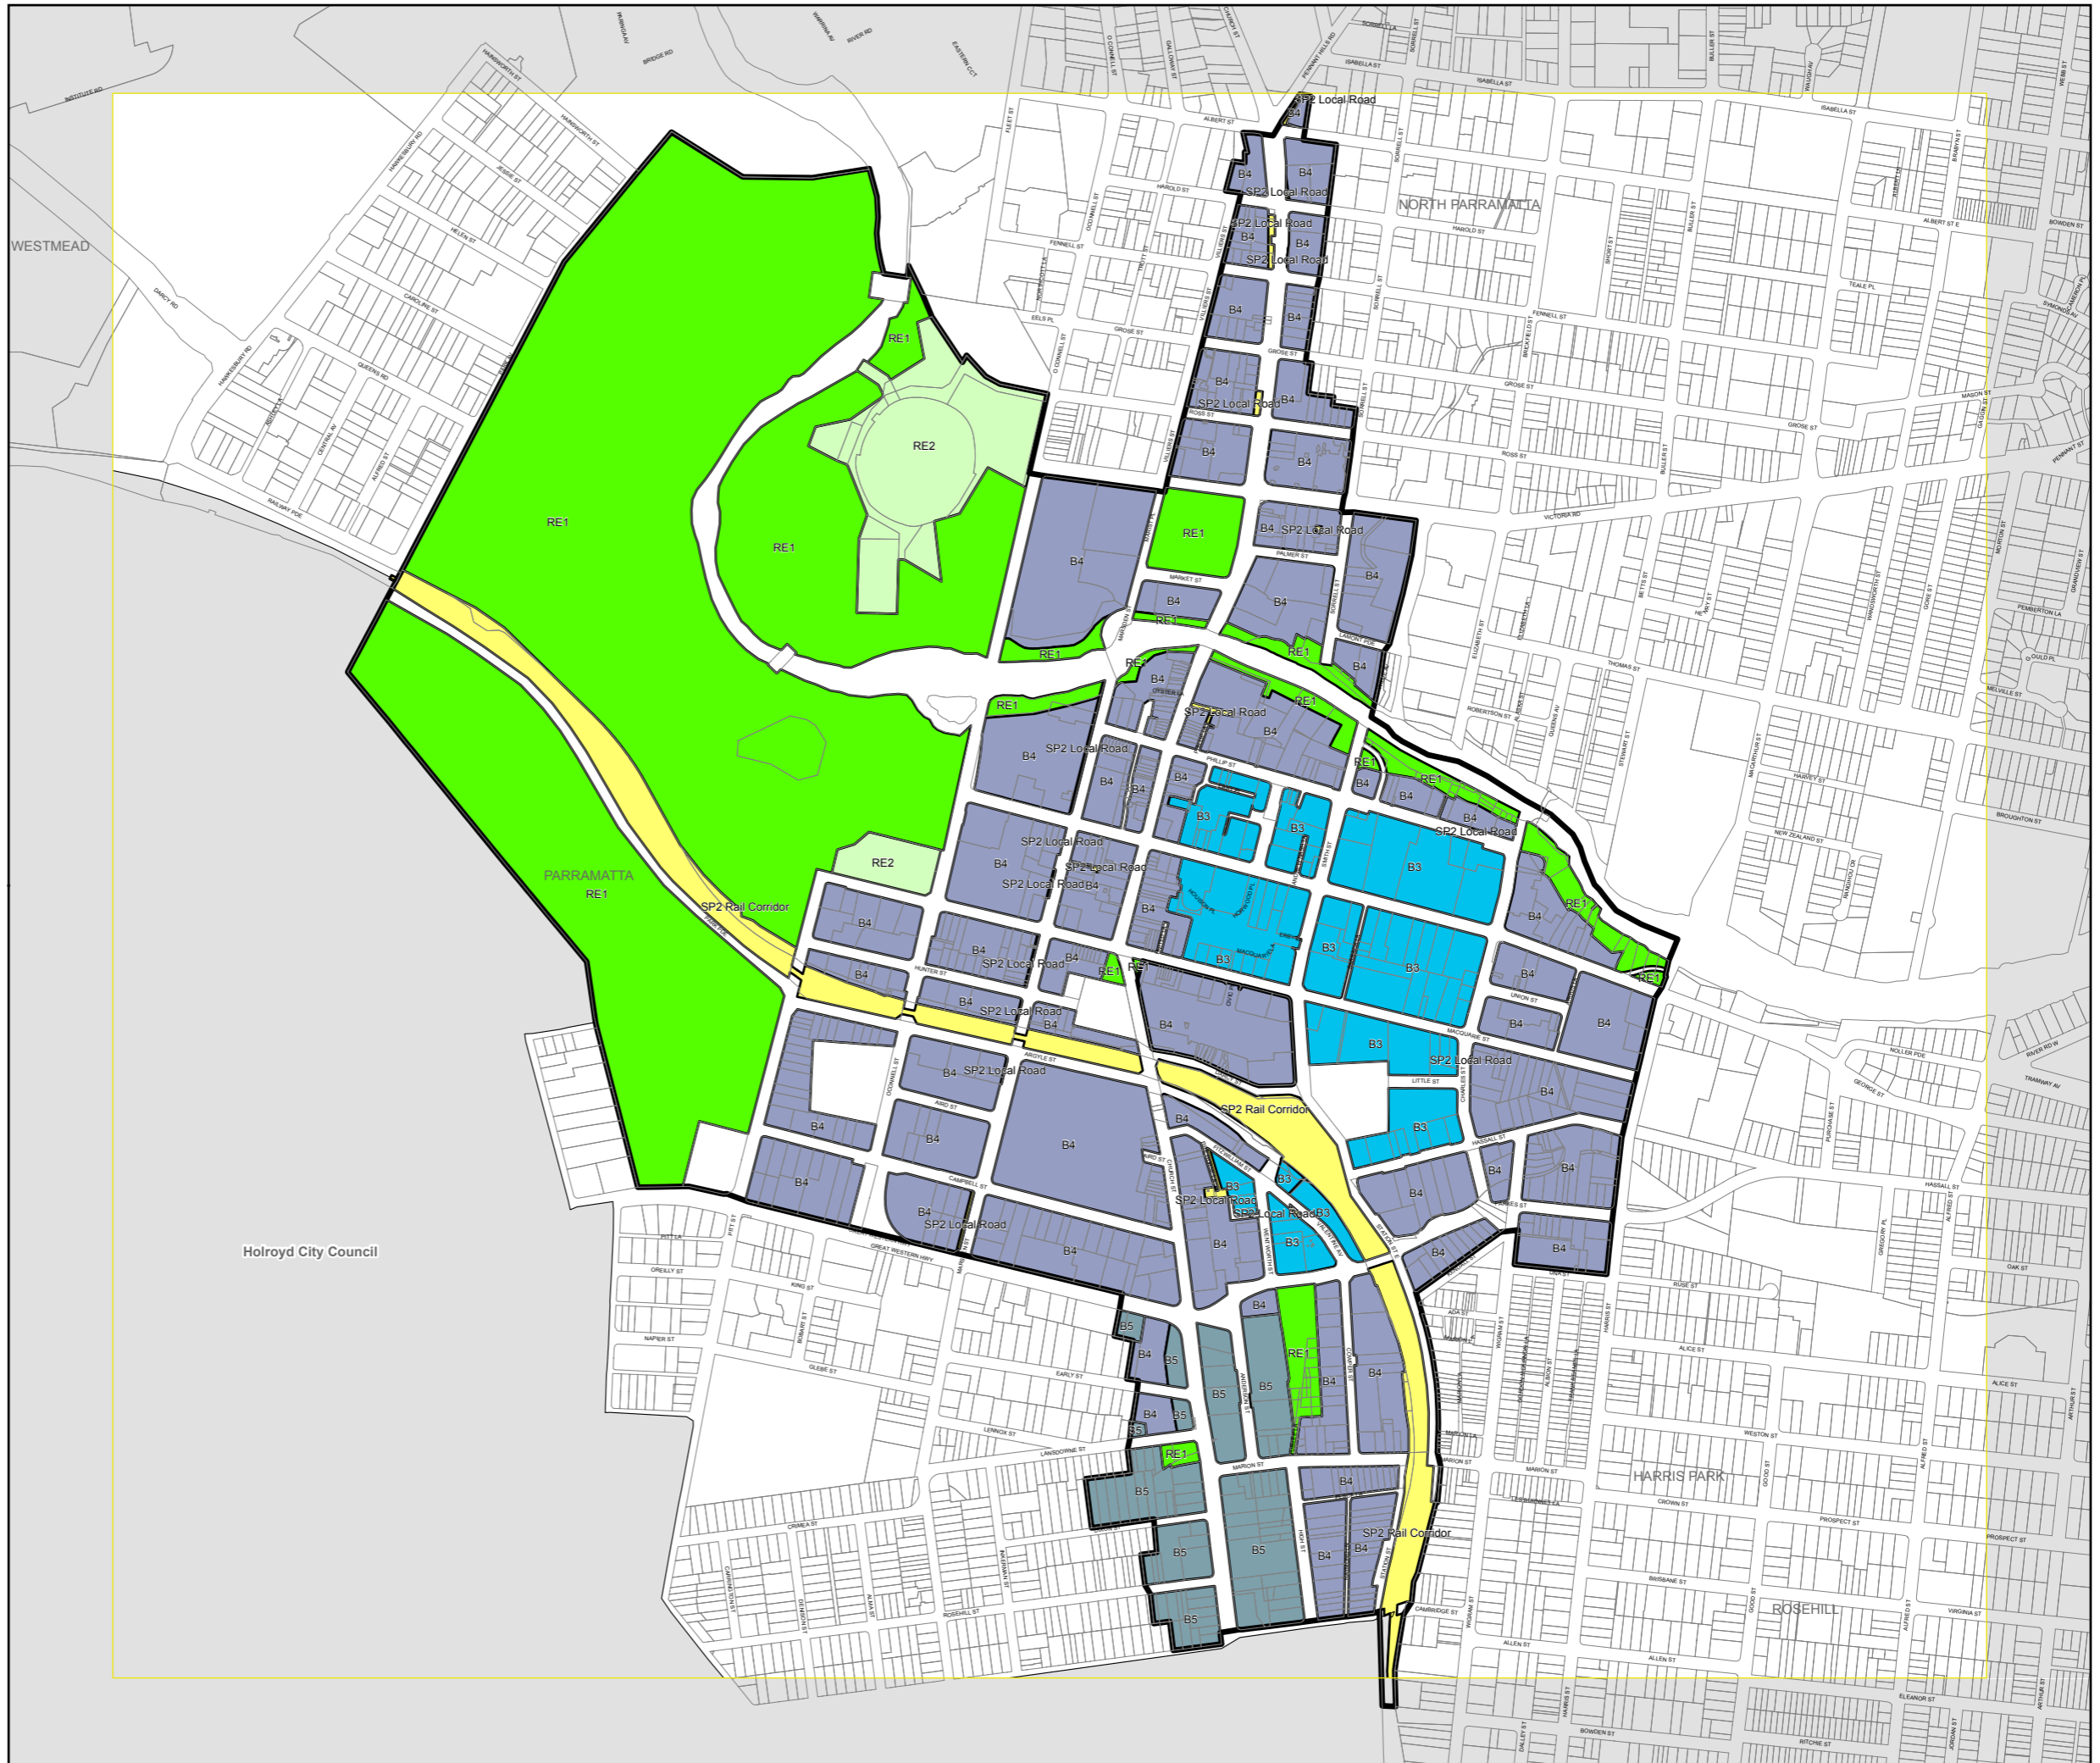

Parramatta City Centre Local Environmental Plan 2007

Land Zoning Map - Sheet LZN_001

Zone

- B3 Commercial Core
- B4 Mixed Use
- B5 Business Development
- RE1 Public Recreation
- RE2 Private Recreation
- SP2 Infrastructure
- Civic Place

Cadastre

- Cadastre 13/01/2014 © Parramatta City Council

Holroyd City Council

0 200 Metres

Scale: 1:10,000 @ A3

Projection: GDA 1994
MGA Zone 56

Map identification number: 6250_CEN_LZN_001_010_20140113