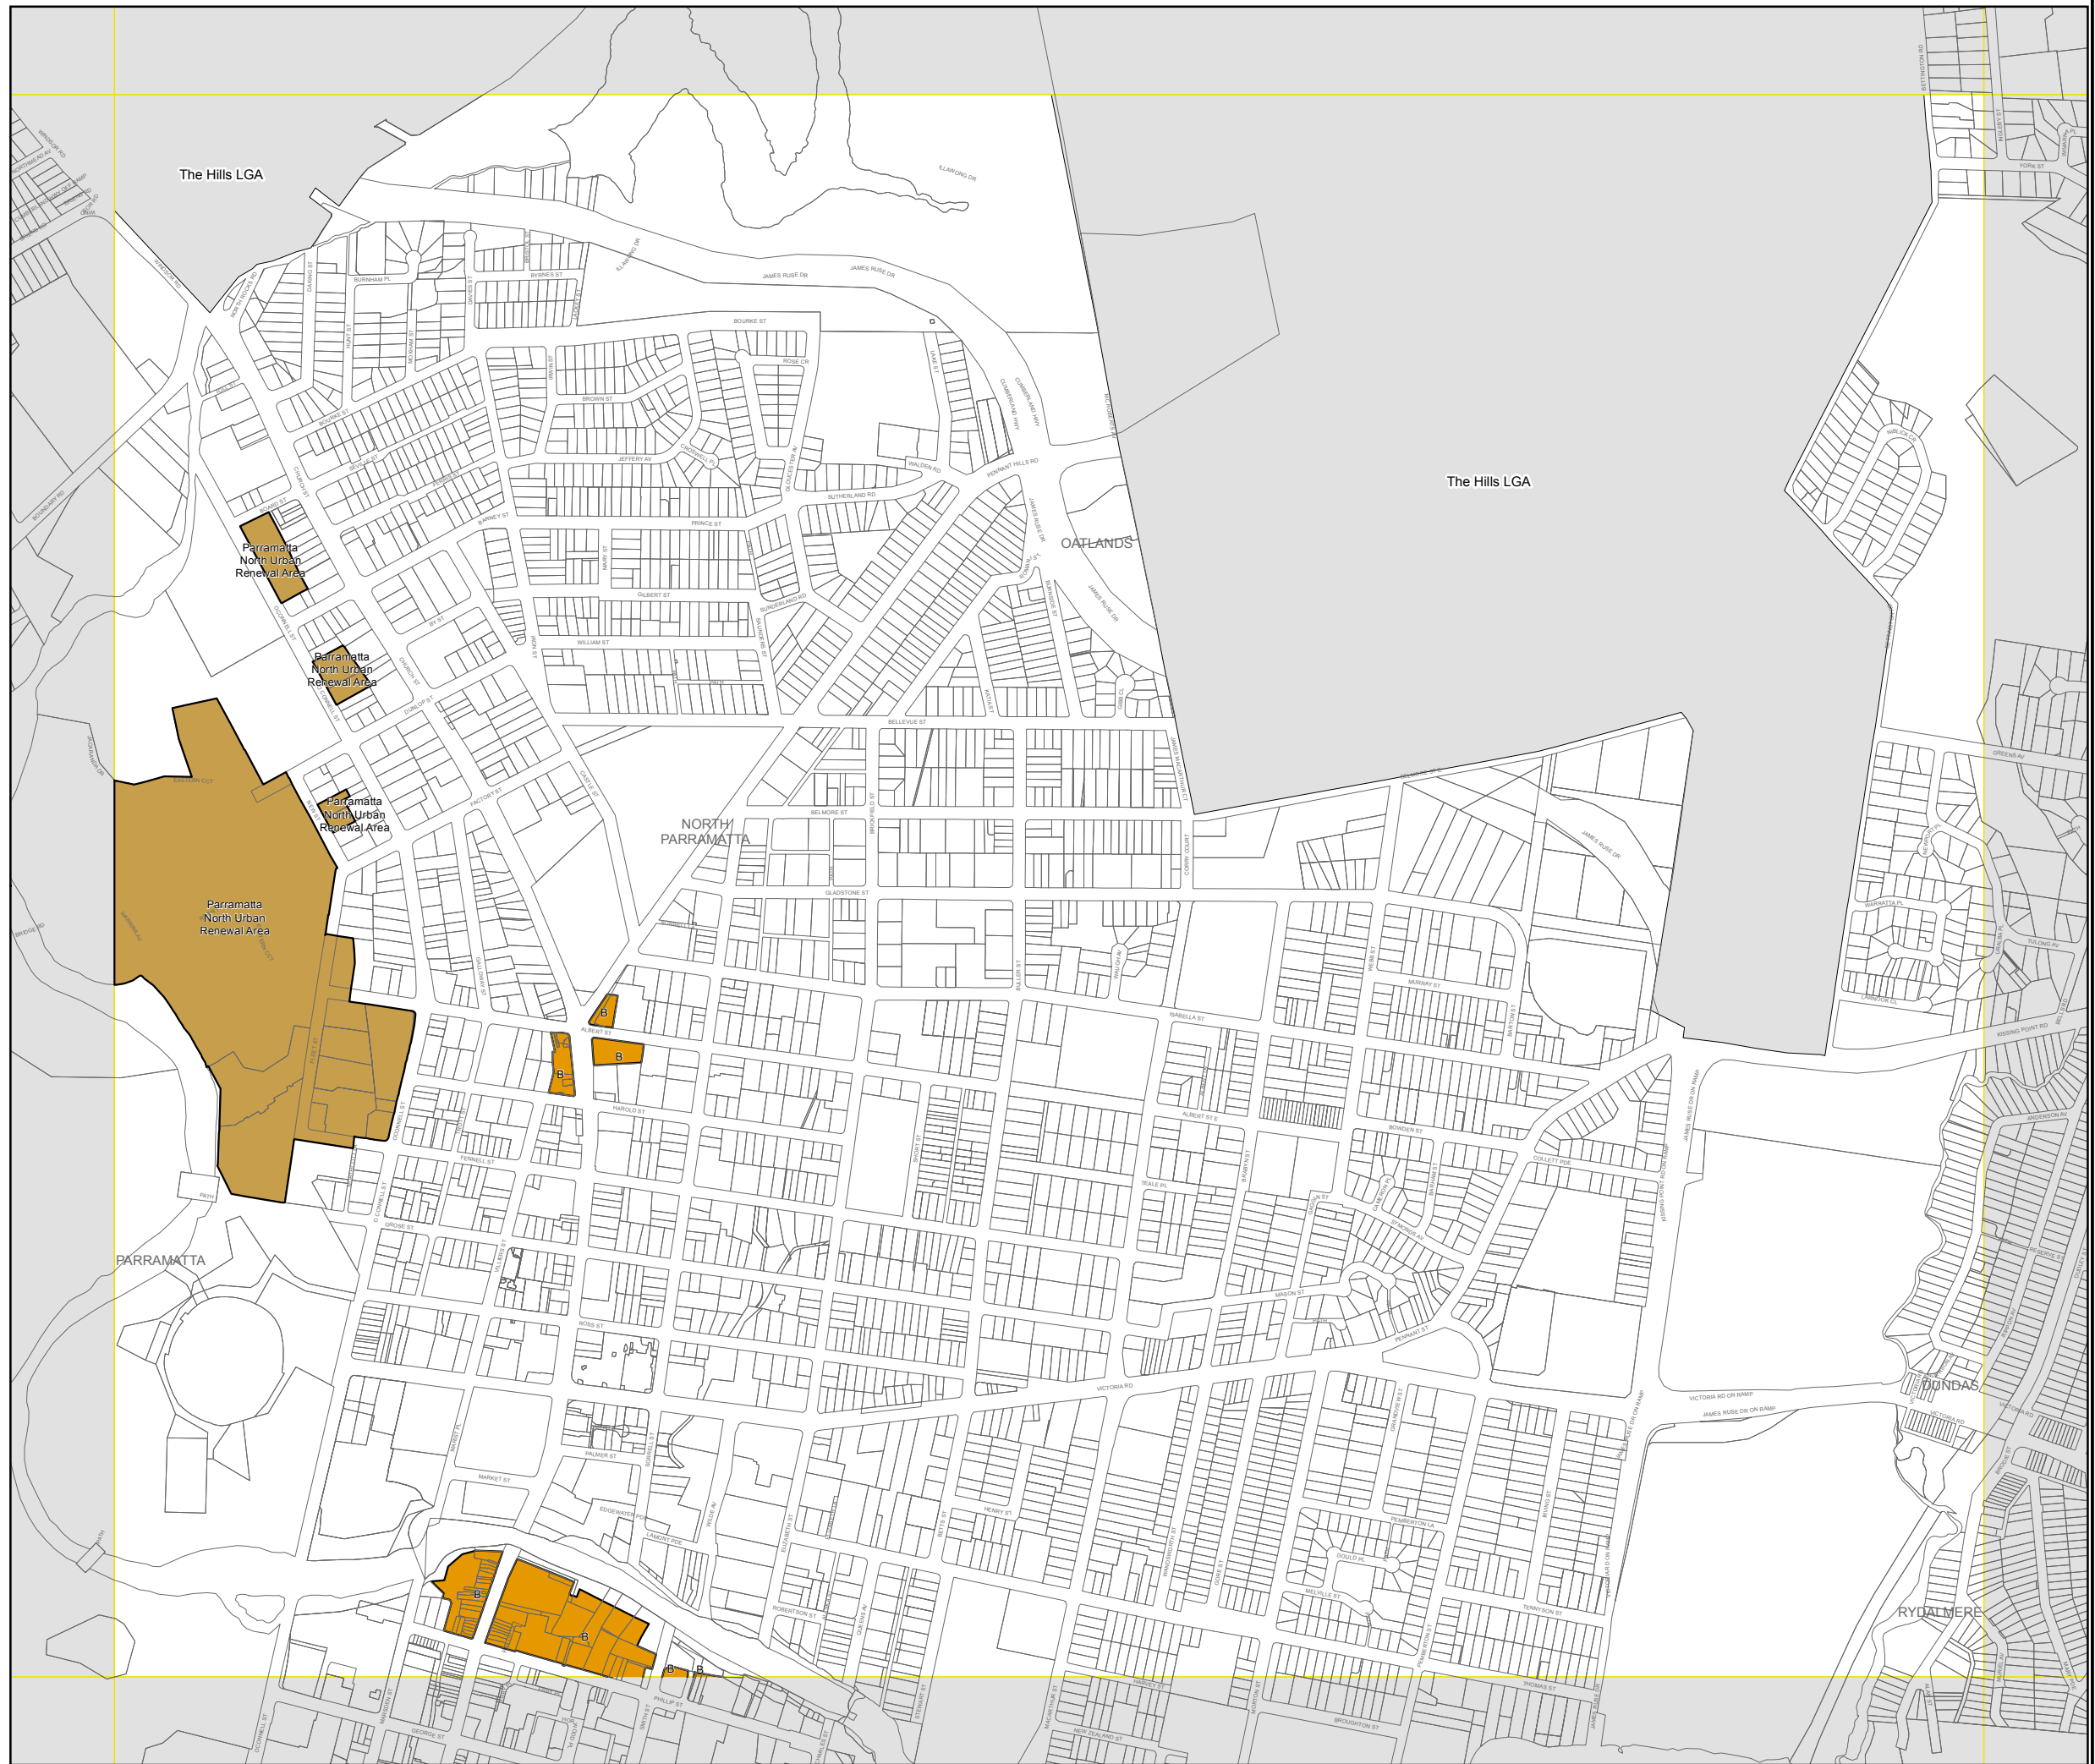

Parramatta Local Environmental Plan 2011

Key Site Map Special Provisions Map - Sheet CL1_009

Key Sites

- Refer to cl 6.10
- Refer to cl 7.7
- Key Site

Special Provisions Area

- Area 1
- Area 2
- Area 3
- Area 4

Cadastre

Cadastre 25/03/2014 © Parramatta City Council

Projection: GDA 1994
MGA Zone 56
Scale: 1:10,000 @ A3
Map identification number:
6250_COM_CL1_009_010_20151203