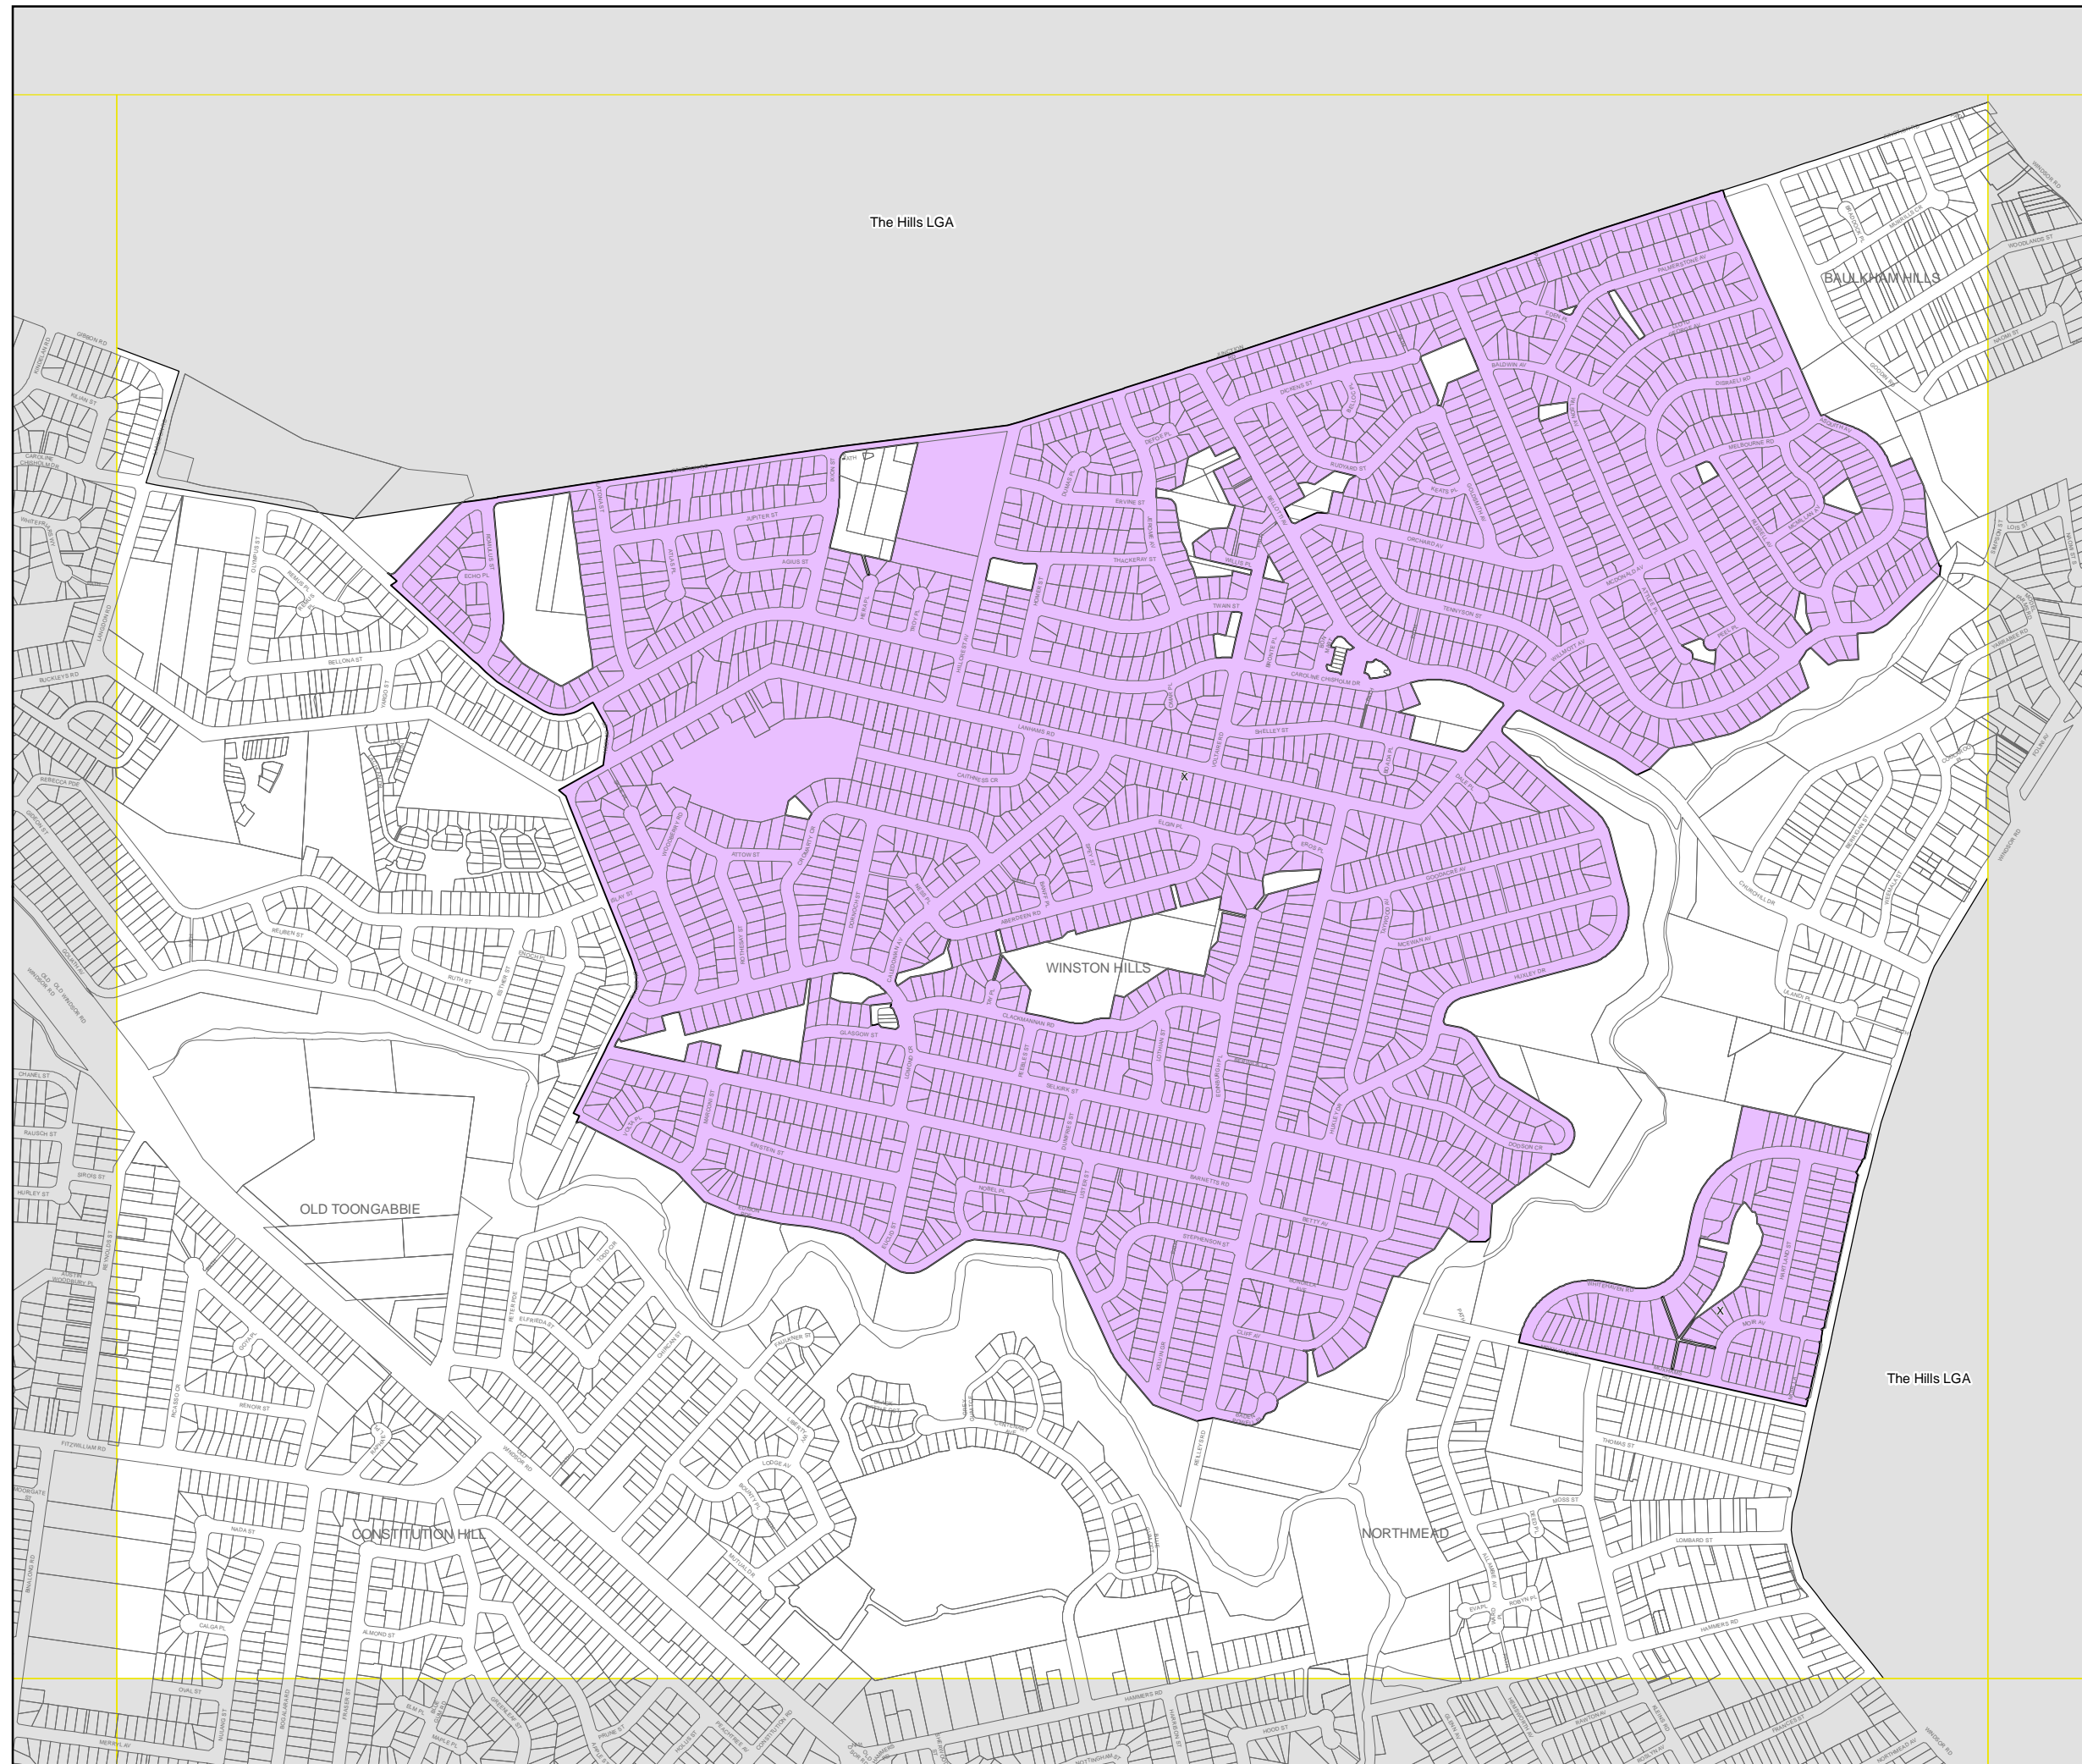

Parramatta Local Environmental Plan 2011

Dual Occupancy Prohibition Map-Sheet DOP_003

Dual Occupancy Prohibition

- Dual Occupancies Prohibited
- Parramatta City Centre LEP 2007

Cadastre

- Cadastre 30/01/2014 © Parramatta City Council

Projection: GDA 1994
MGA Zone 56
Map identification number: 6250_COM_DOP_003_010_20140130