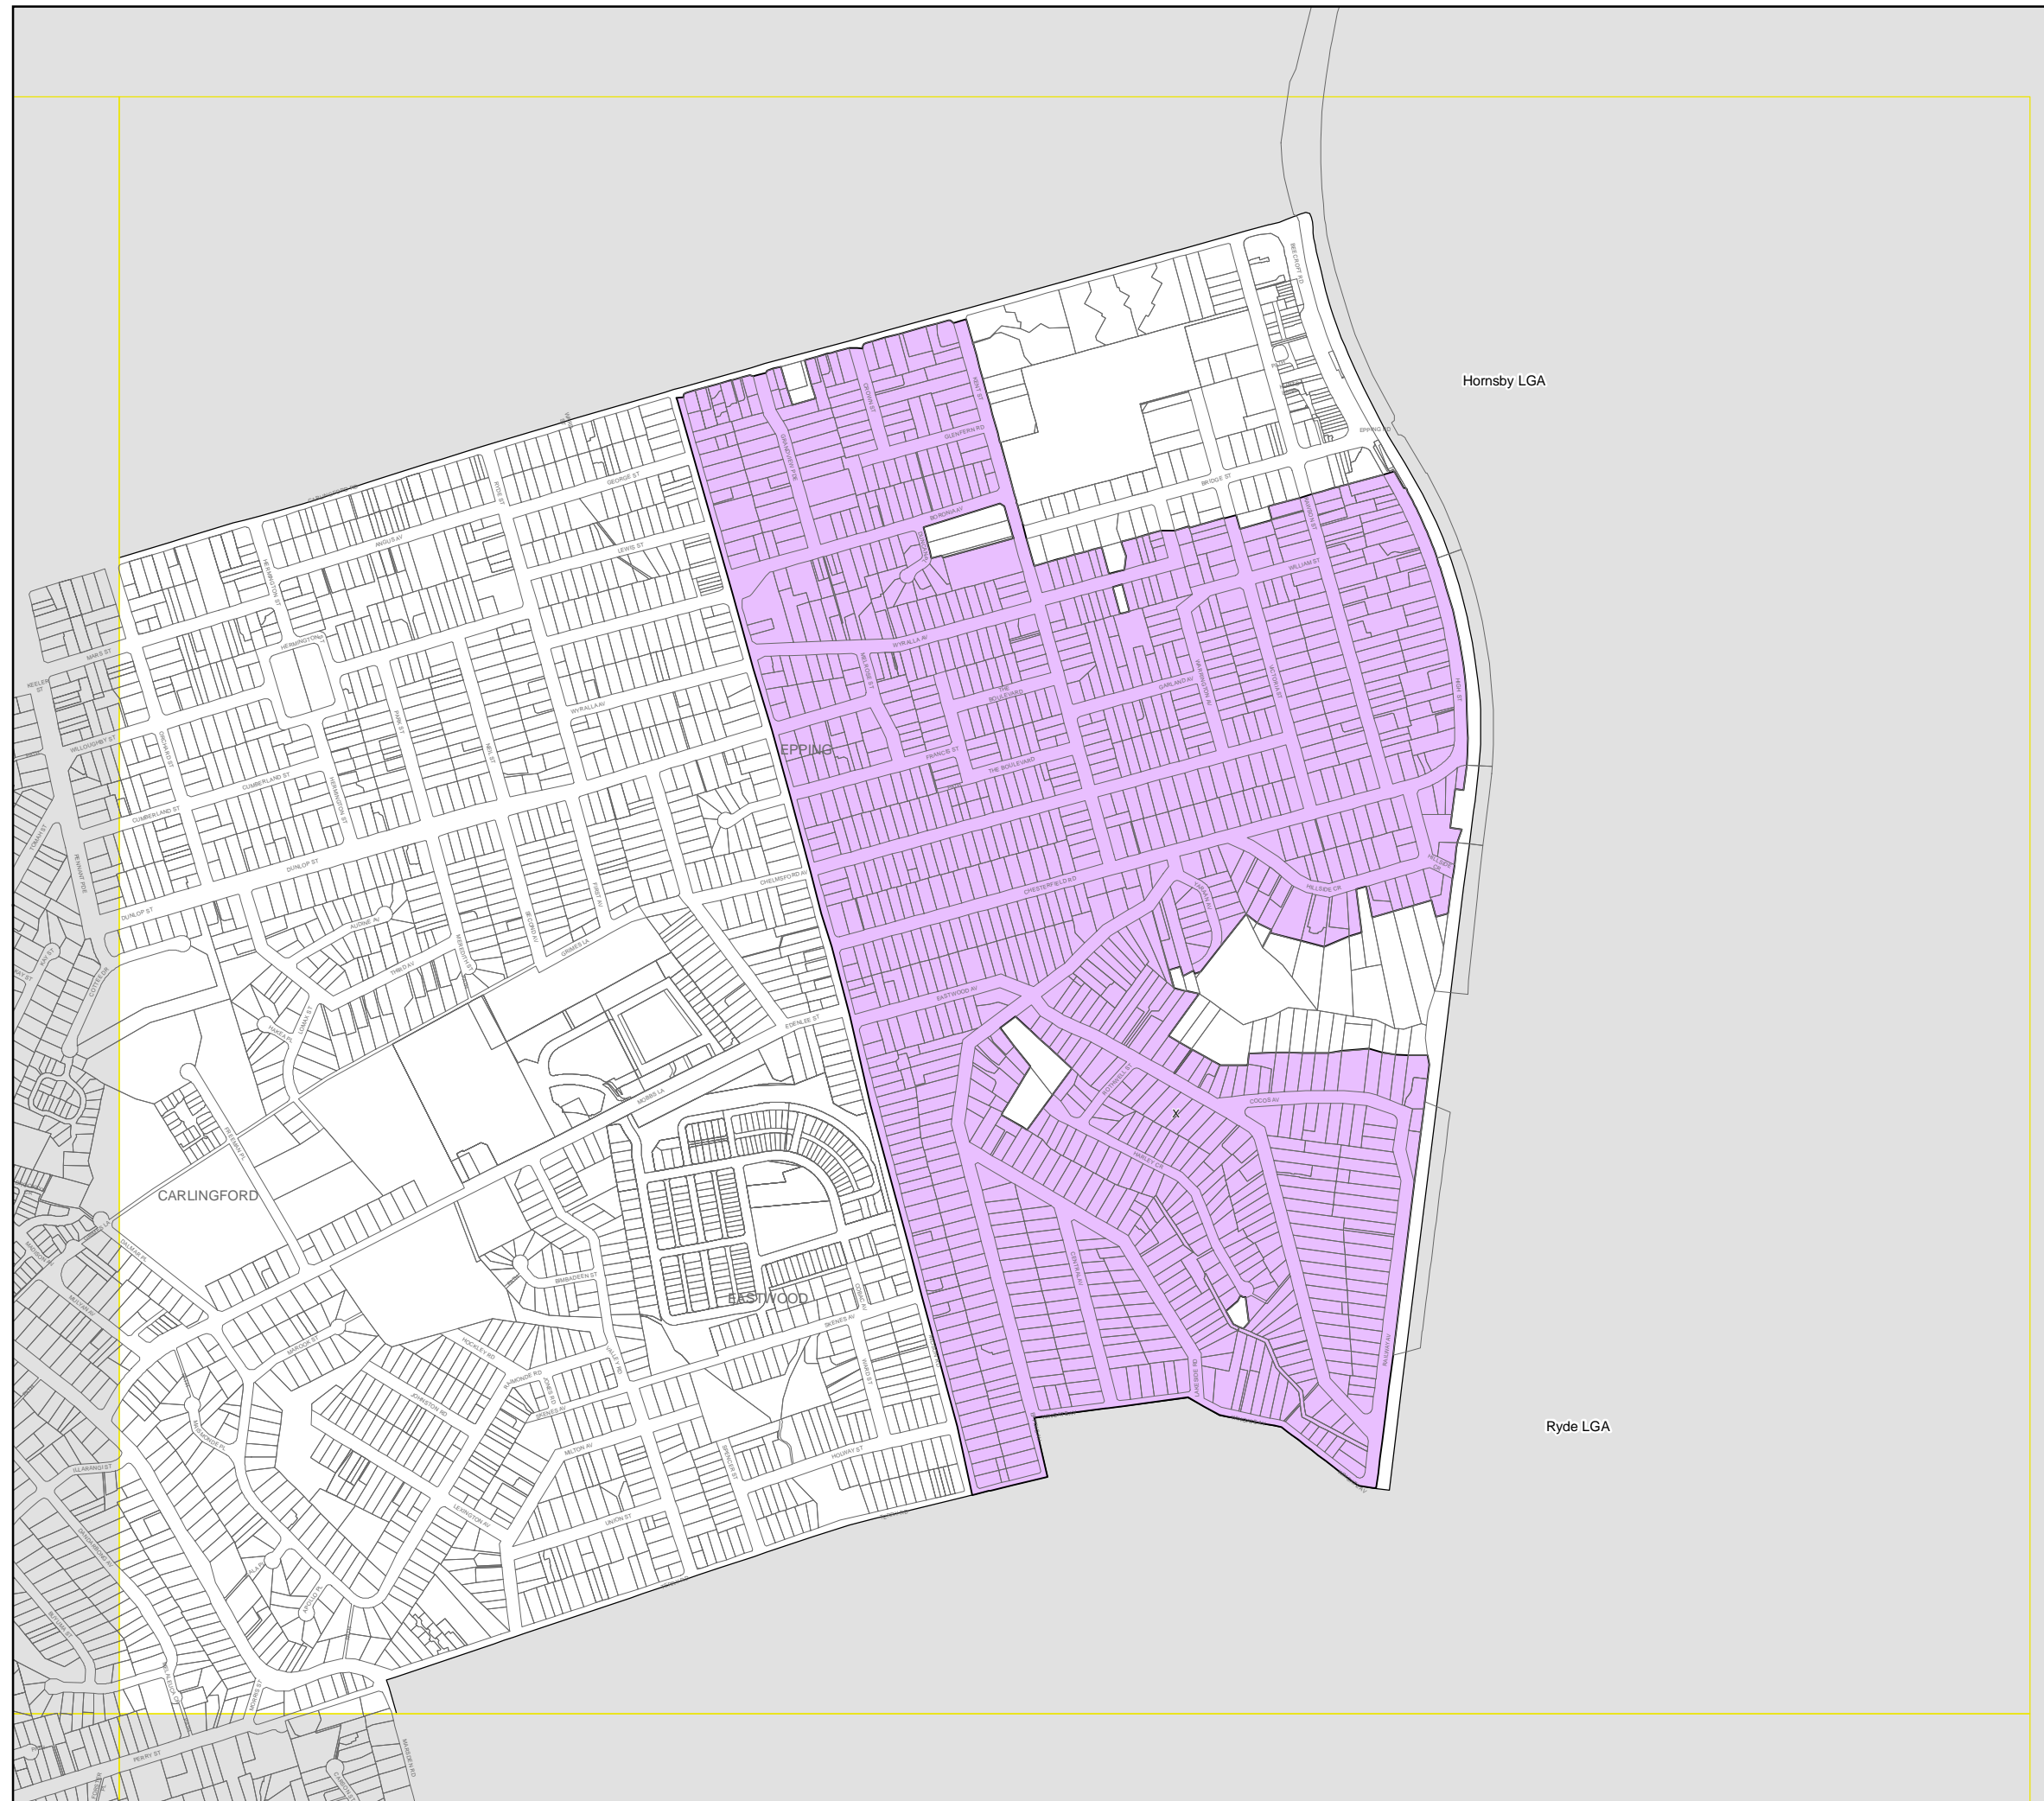

Parramatta Local Environmental Plan 2011

Dual Occupancy Prohibition Map-Sheet DOP_016

Dual Occupancy Prohibition

- Dual Occupancies Prohibited
- Parramatta City Centre LEP 2007

Cadastre

- Cadastre 30/01/2014 © Parramatta City Council

0 200 400 Metres

Scale: 1:10,000 @ A3

Projection: GDA 1994
MGA Zone 56

Map identification number: 6250_COM_DOP_016_010_20140130