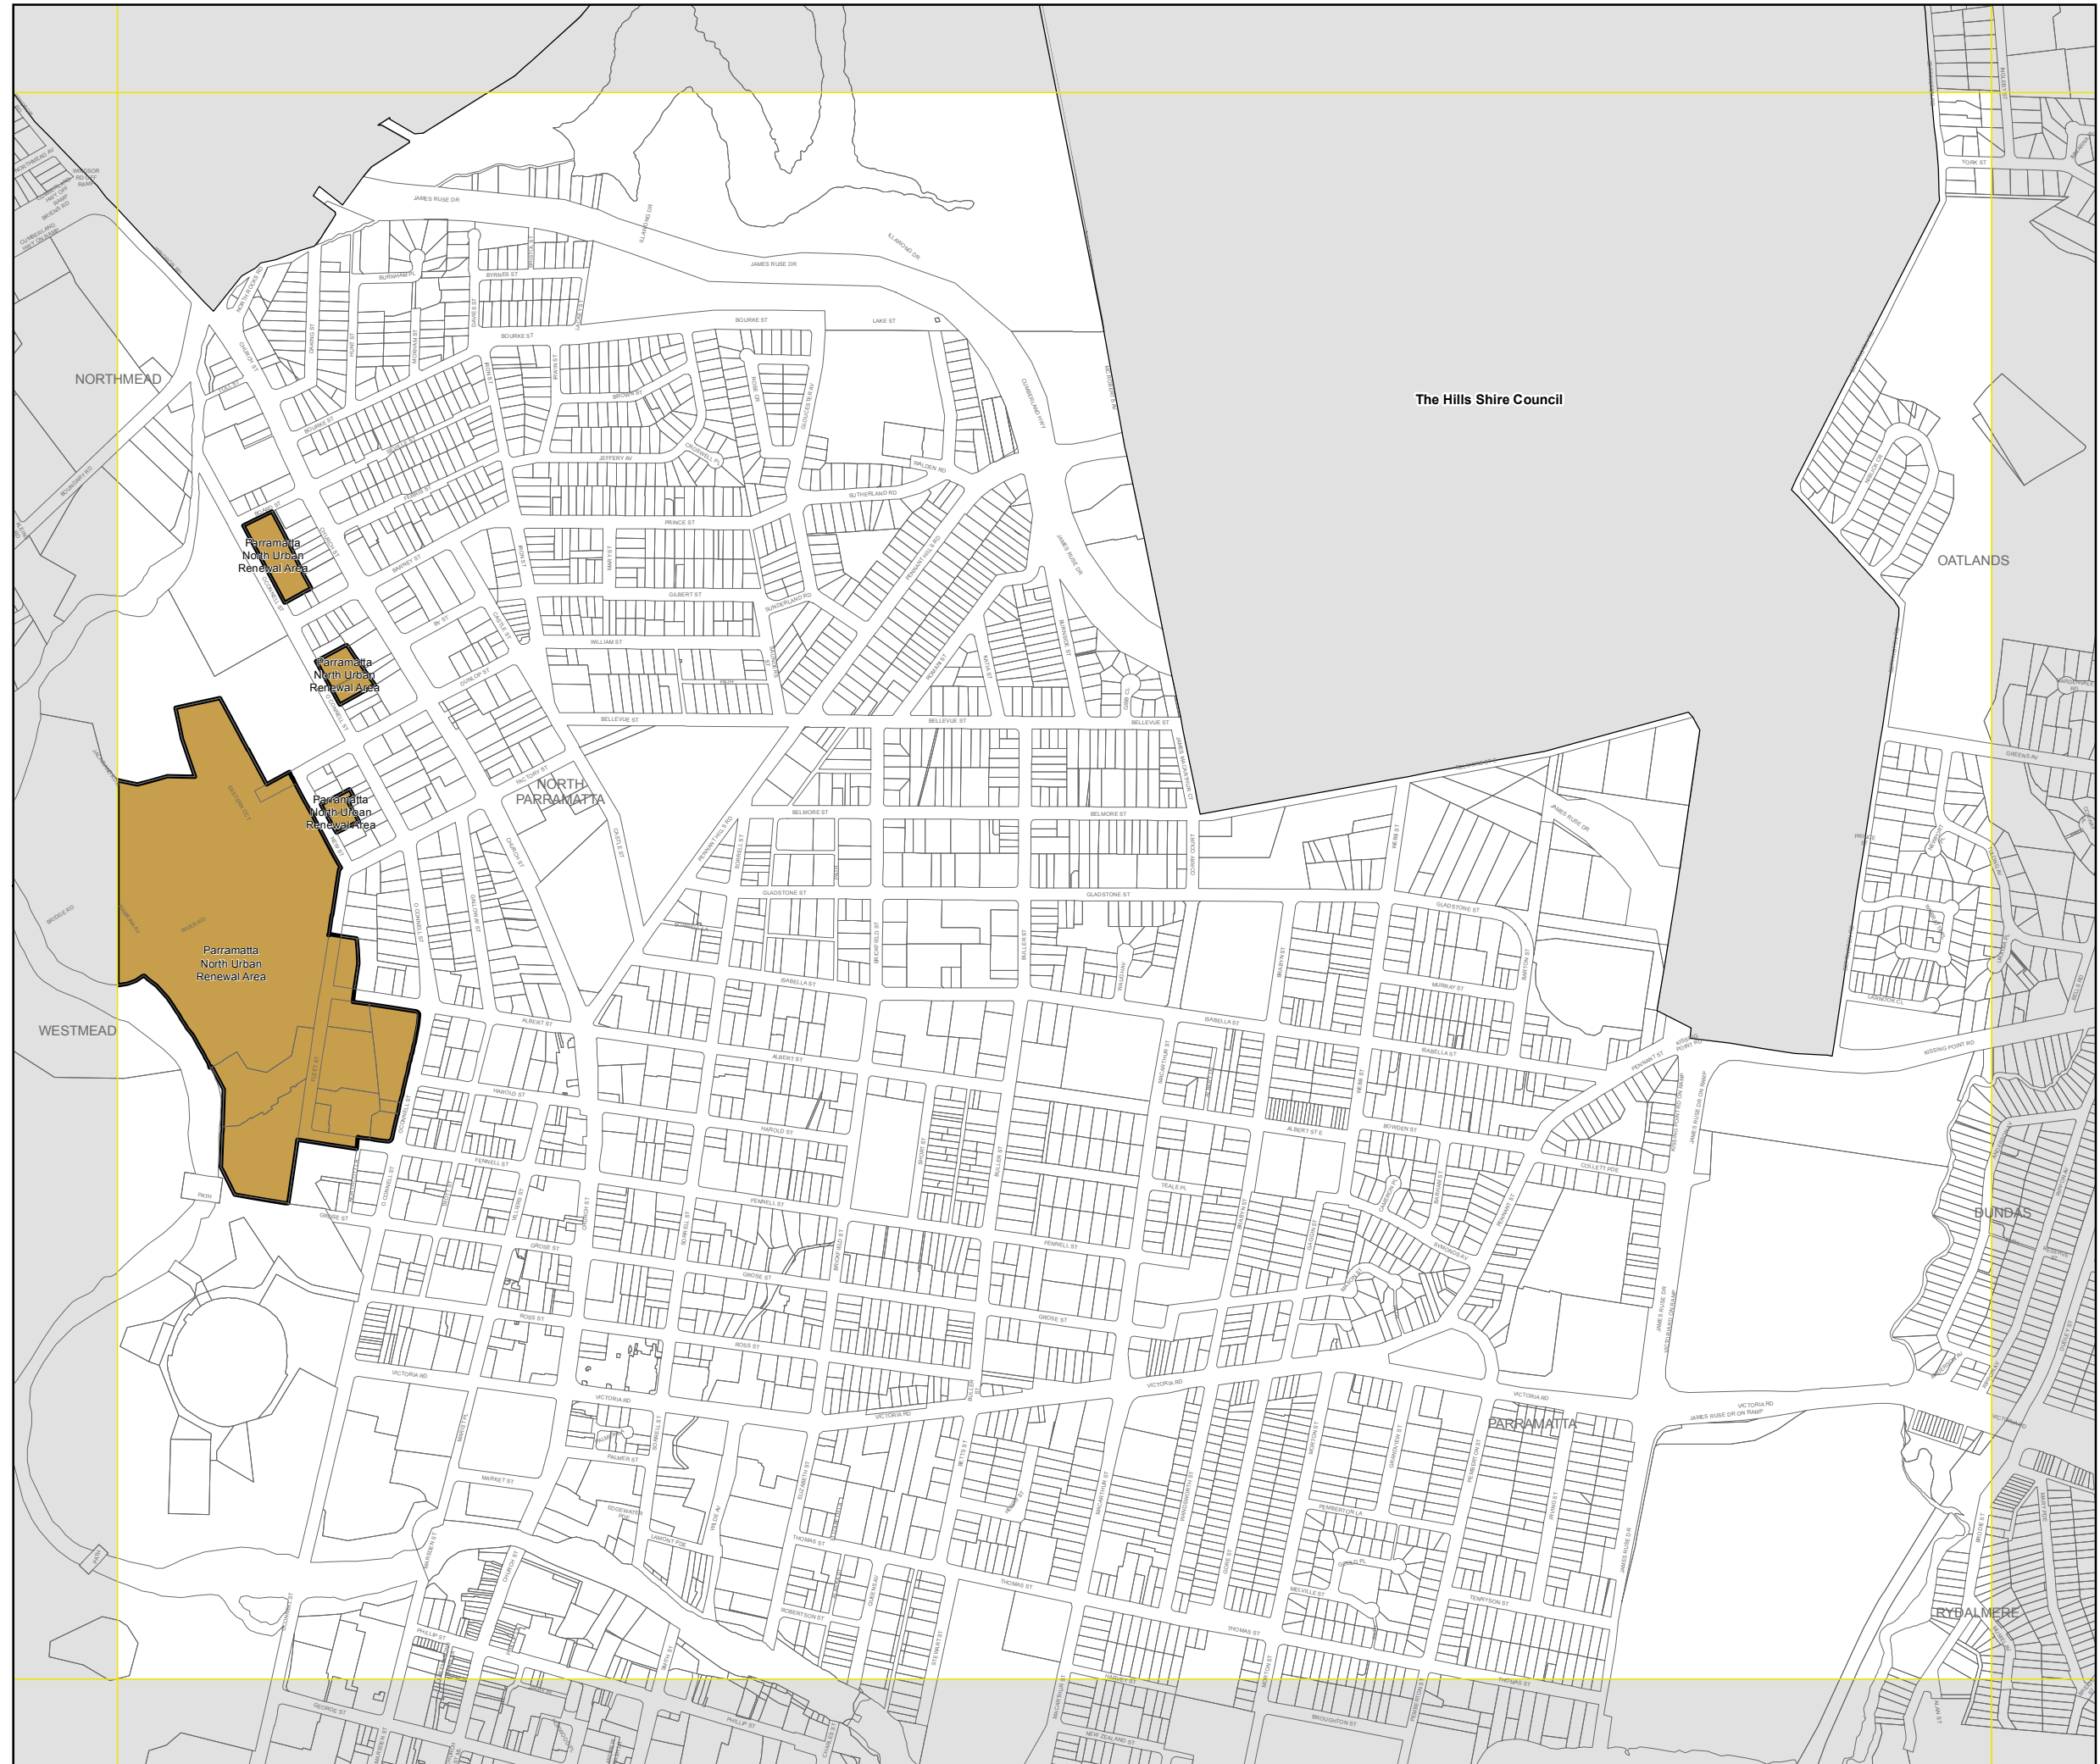

Parramatta Local Environmental Plan 2011

Key Sites Map - Sheet KYS_009

Key Sites

Key Site

Cadastre

Cadastre 19/06/2015 © Parramatta City Council

0 200 400 Metres

Scale: 1:10,000@A3

Projection: GDA 1994
MGA Zone 56

Map identification number: 6250_COM_KYS_009_010_20150811