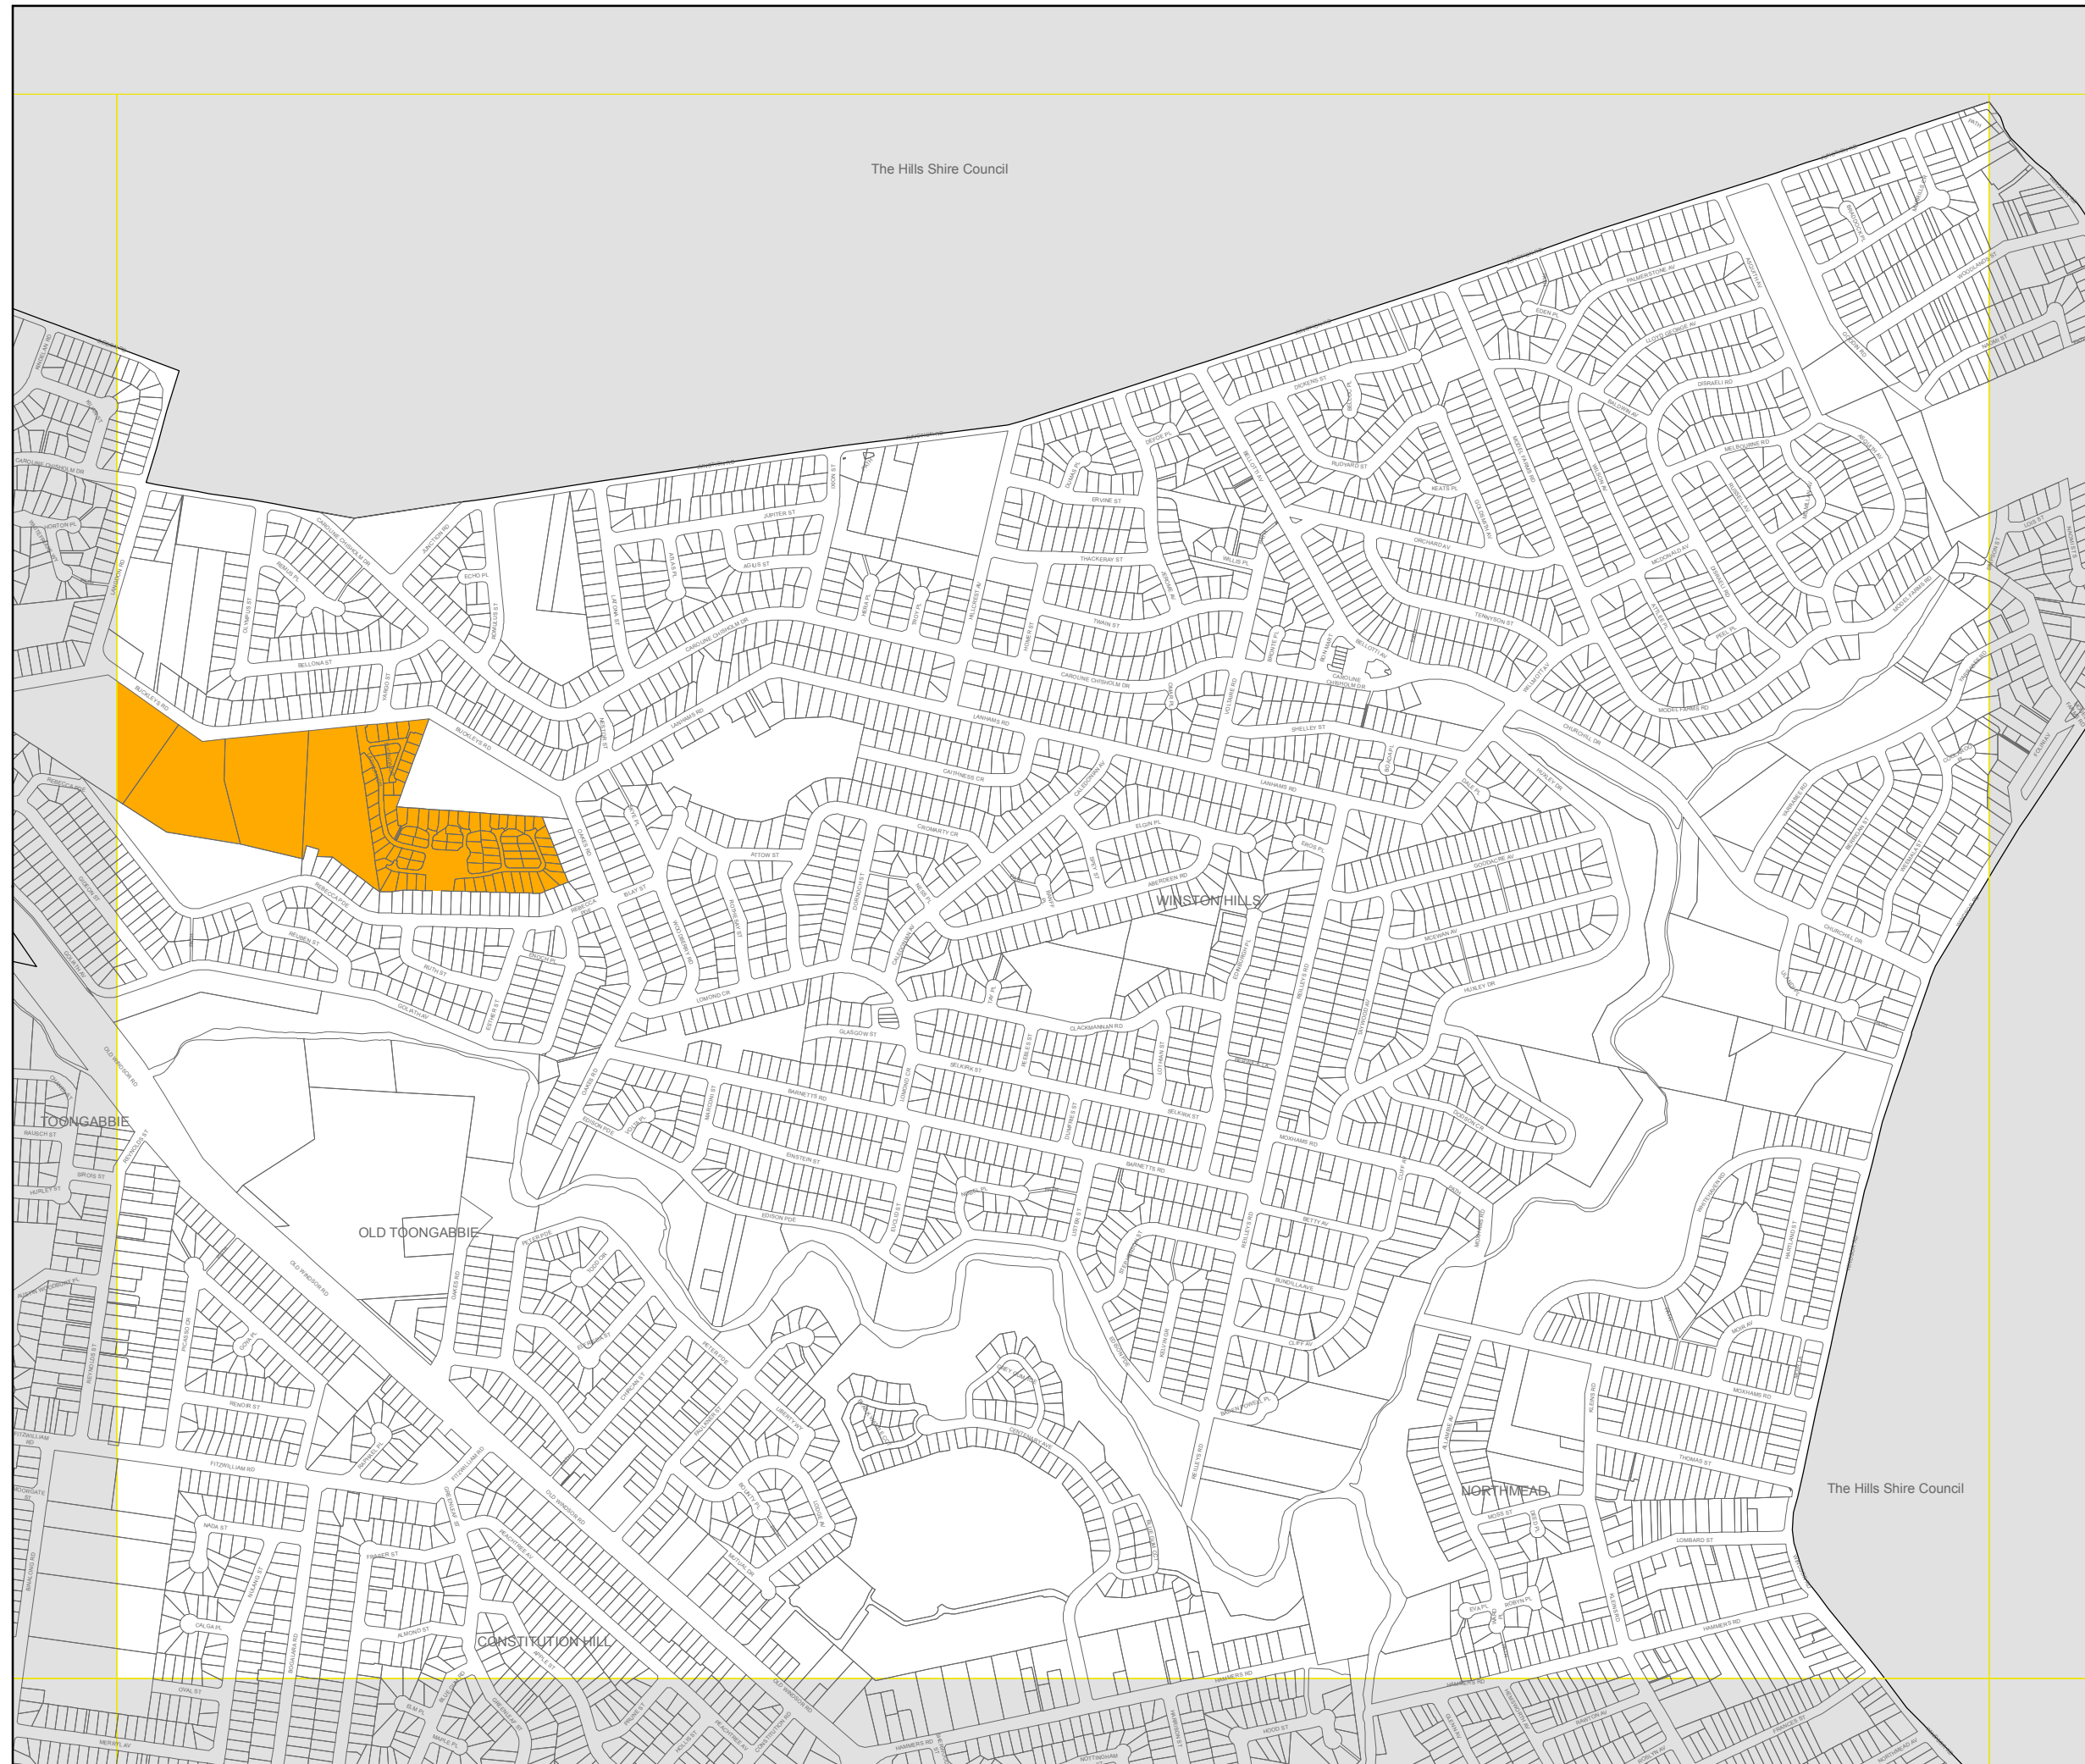

Parramatta Local Environmental Plan 2011

Natural Resources - Landslide Risk Map - Sheet NRL_003

Natural Resource

Landslide risk land

Cadastre

Cadastre 27/05/2011 © Parramatta City Council

Scale: 1:10,000 @ A3

Projection: GDA 1994
MGA Zone 56

Map identification number:

6250_COM_NRL_003_010_20110616