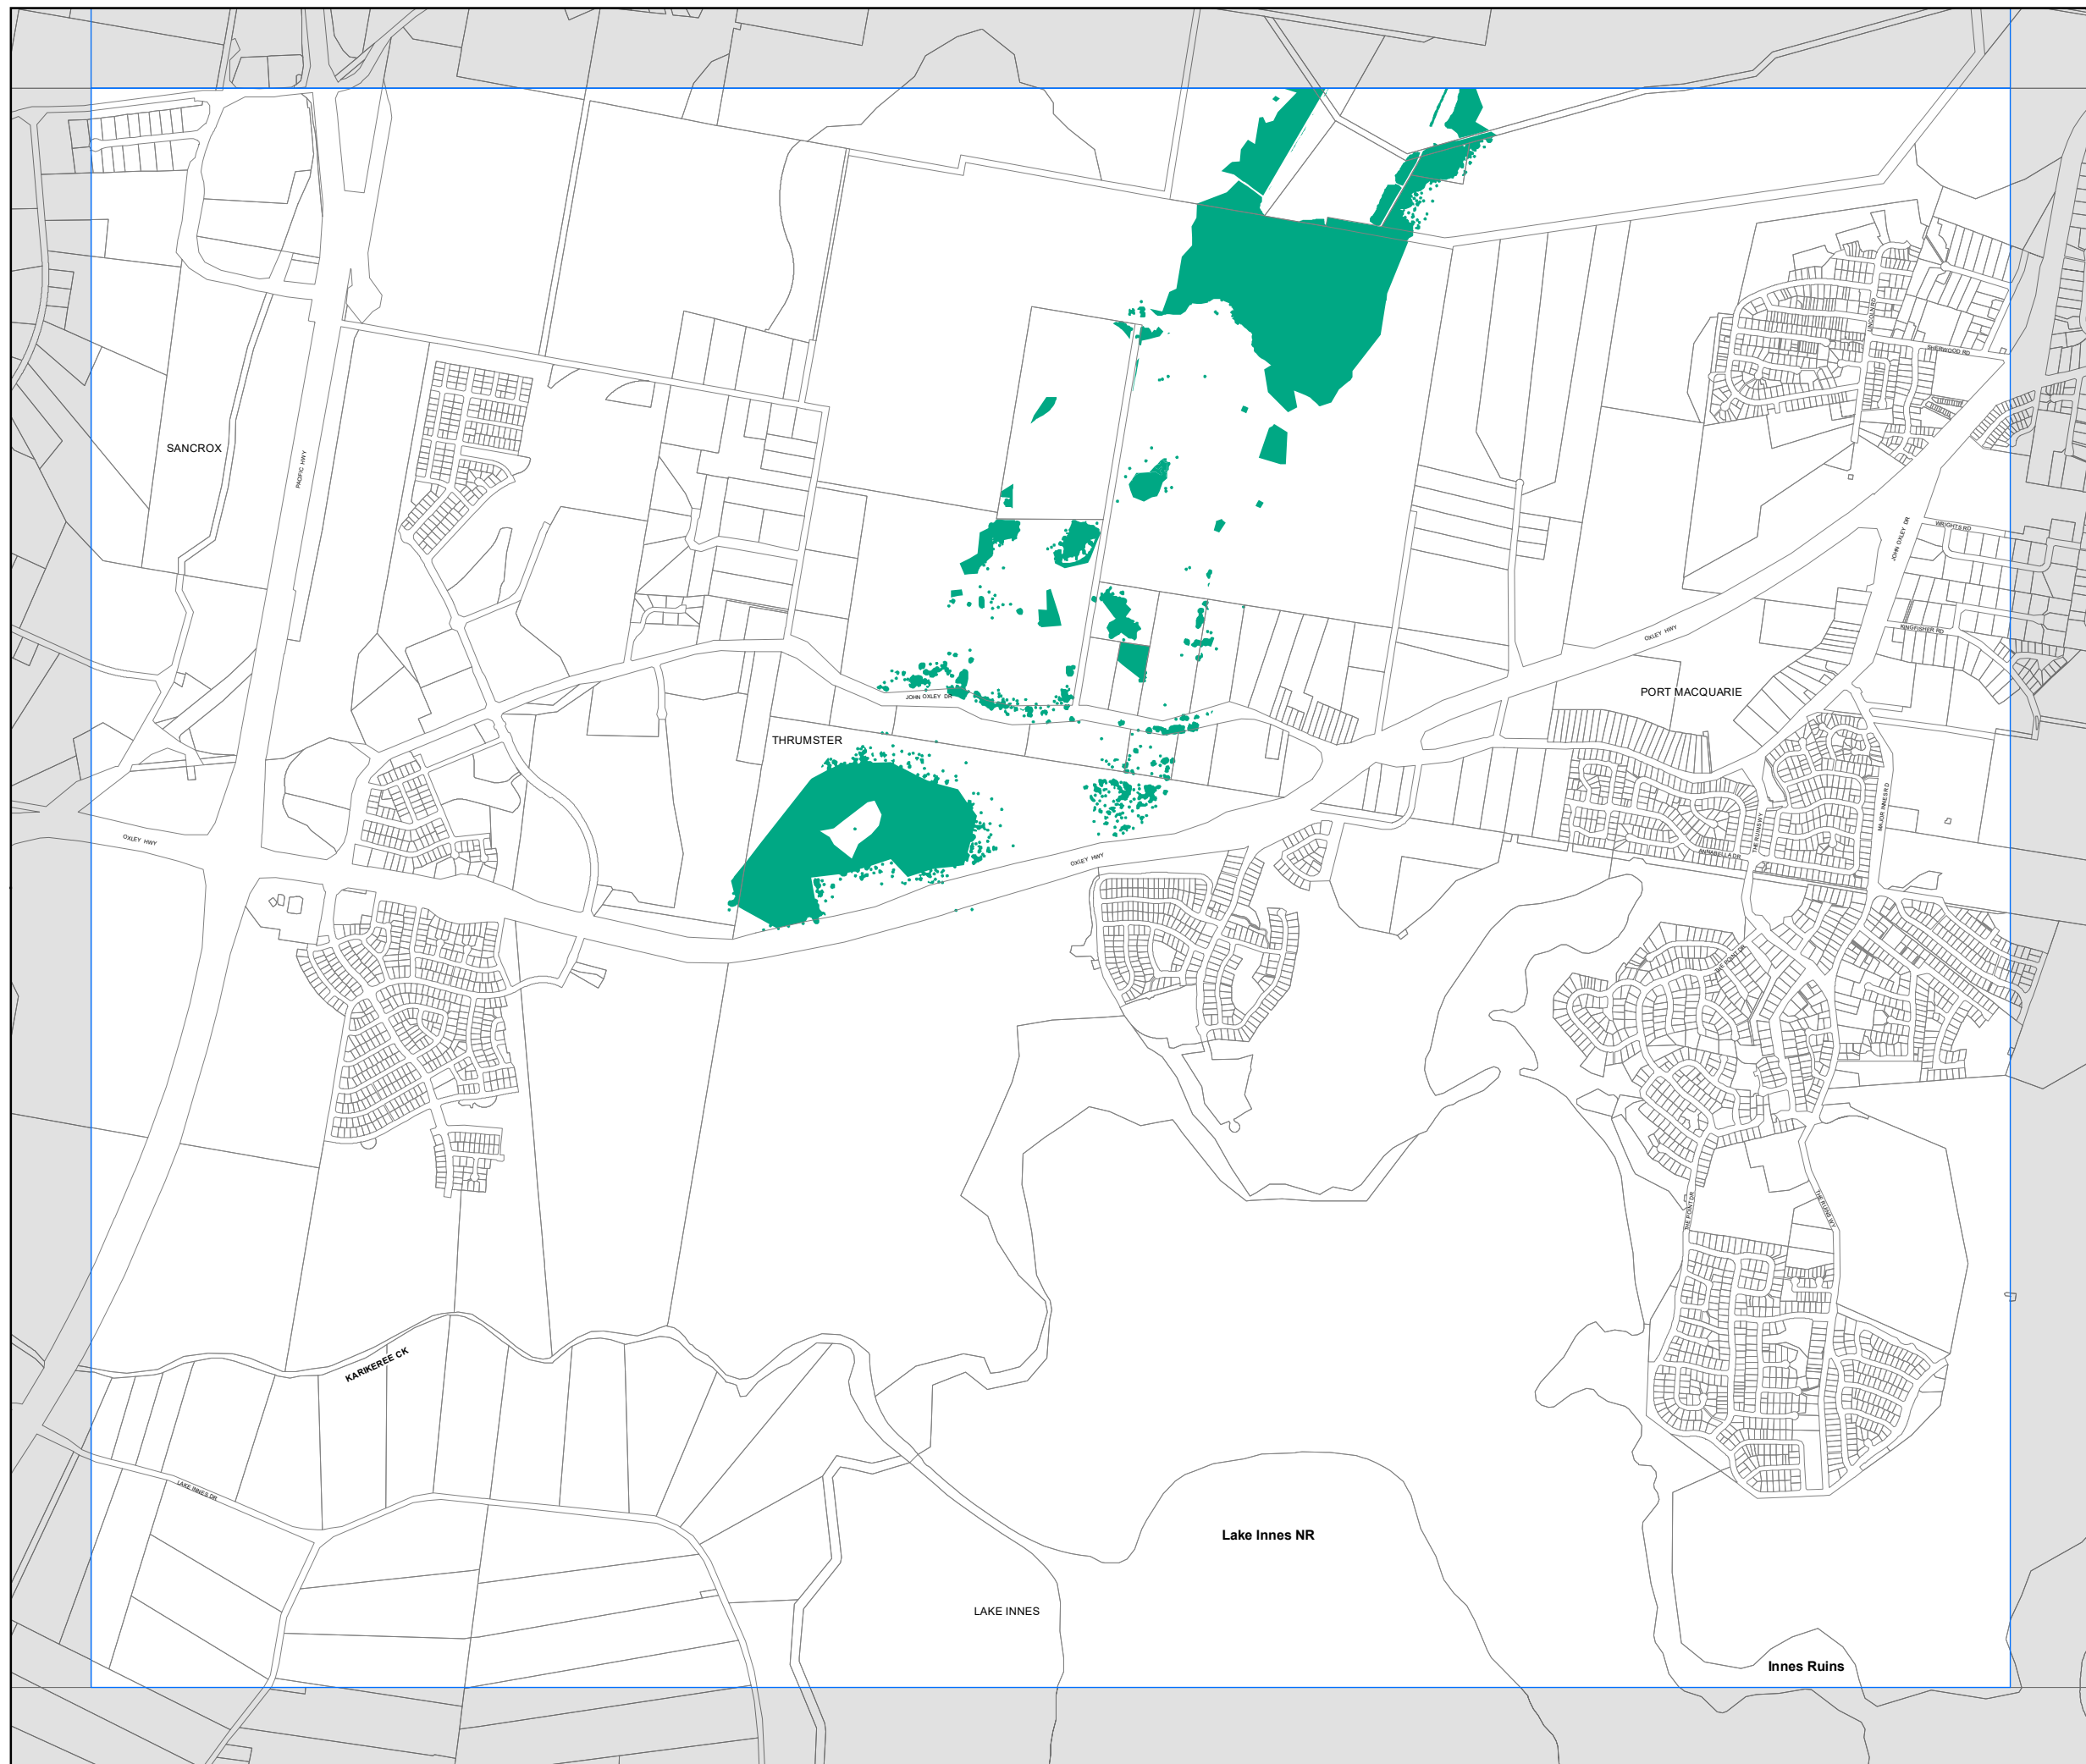

Port Macquarie-Hastings Local Environmental Plan 2011

Clause Application Map - Sheet CAP_013D

LEP Clause Application

Area 1

Cadastre

Base data 1994 © Spatial Services
Addendum data © PMHC 9/09/2020

Projection: GDA 1994
MGA Zone 56