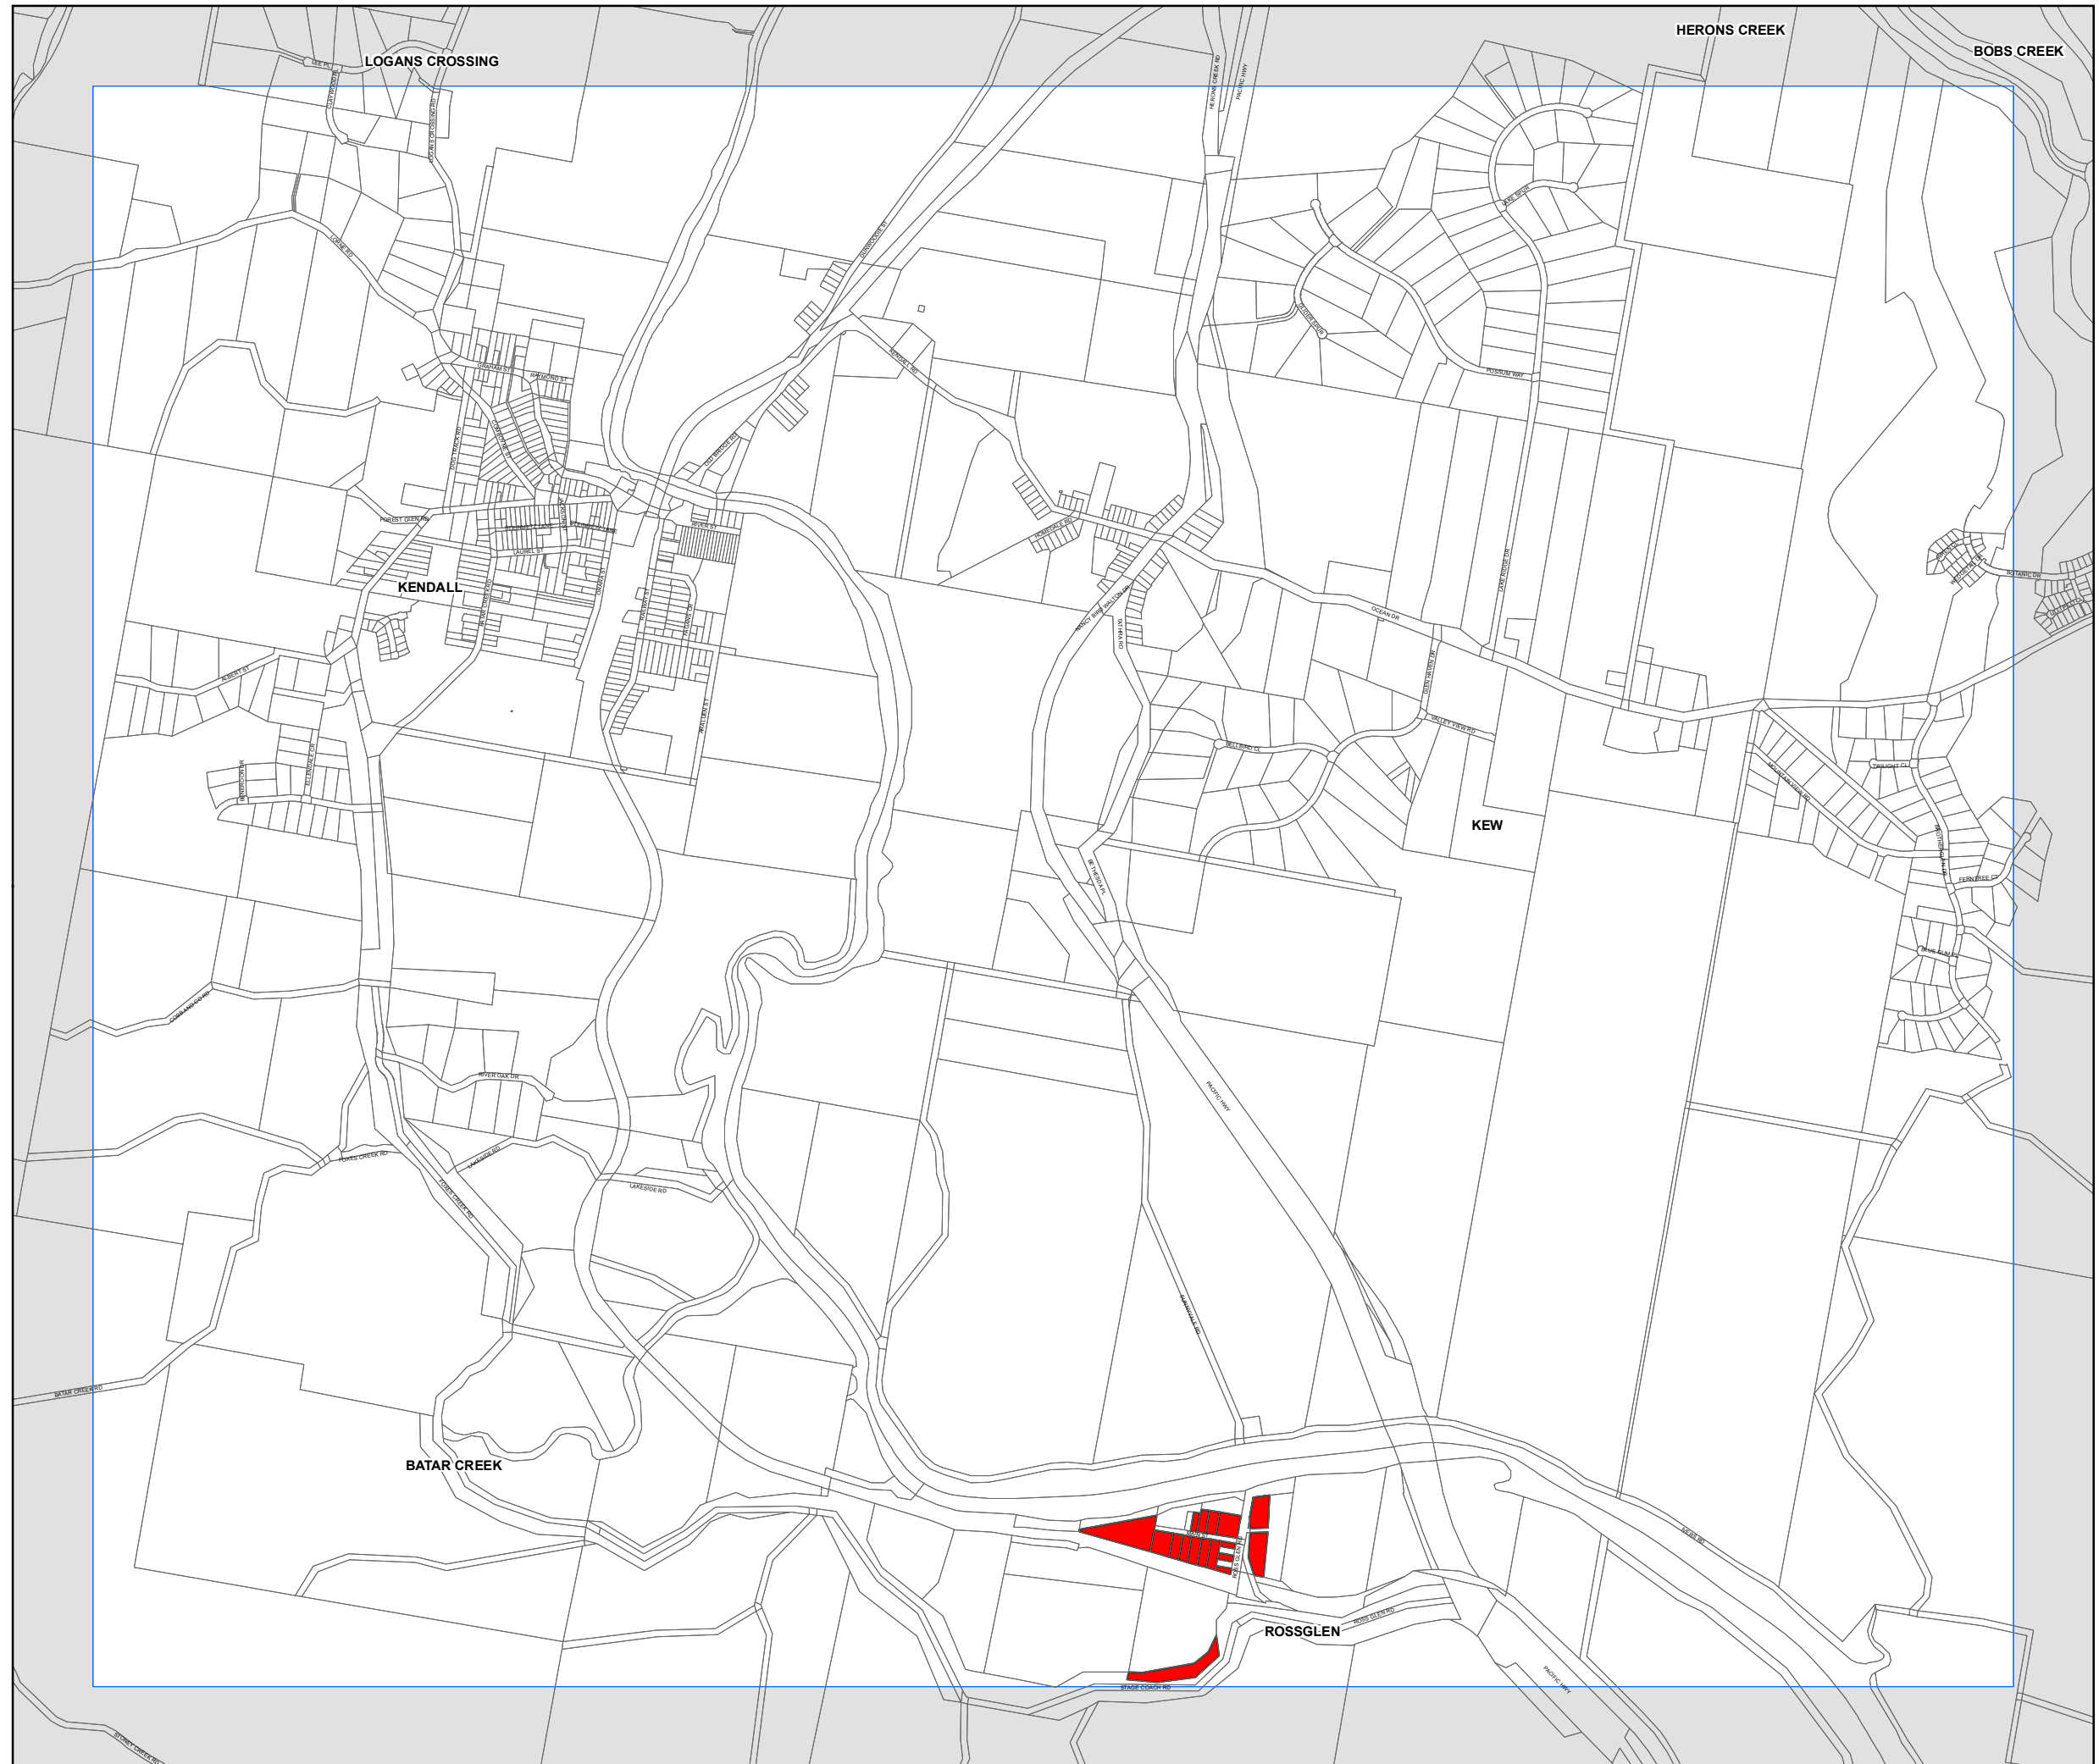

**Port Macquarie -  
Hastings Local  
Environmental  
Plan 2011**

Dwelling Opportunity Map -  
Sheet DWE\_011B

**Dwelling Opportunity**

 Dwelling Opportunity

**Cadastre**

 Base data 1994 © Land and Property  
Management Authority of NSW (LPMA)  
Addendum data © 30/08/2010 PMHC

0 100 200 400 600 800 Meters

Scale: 1:20,000 @ A3

Projection: GDA 1994  
MGA Zone 56

Map identification number:  
6380\_COM\_DWE\_011B\_020\_20110125