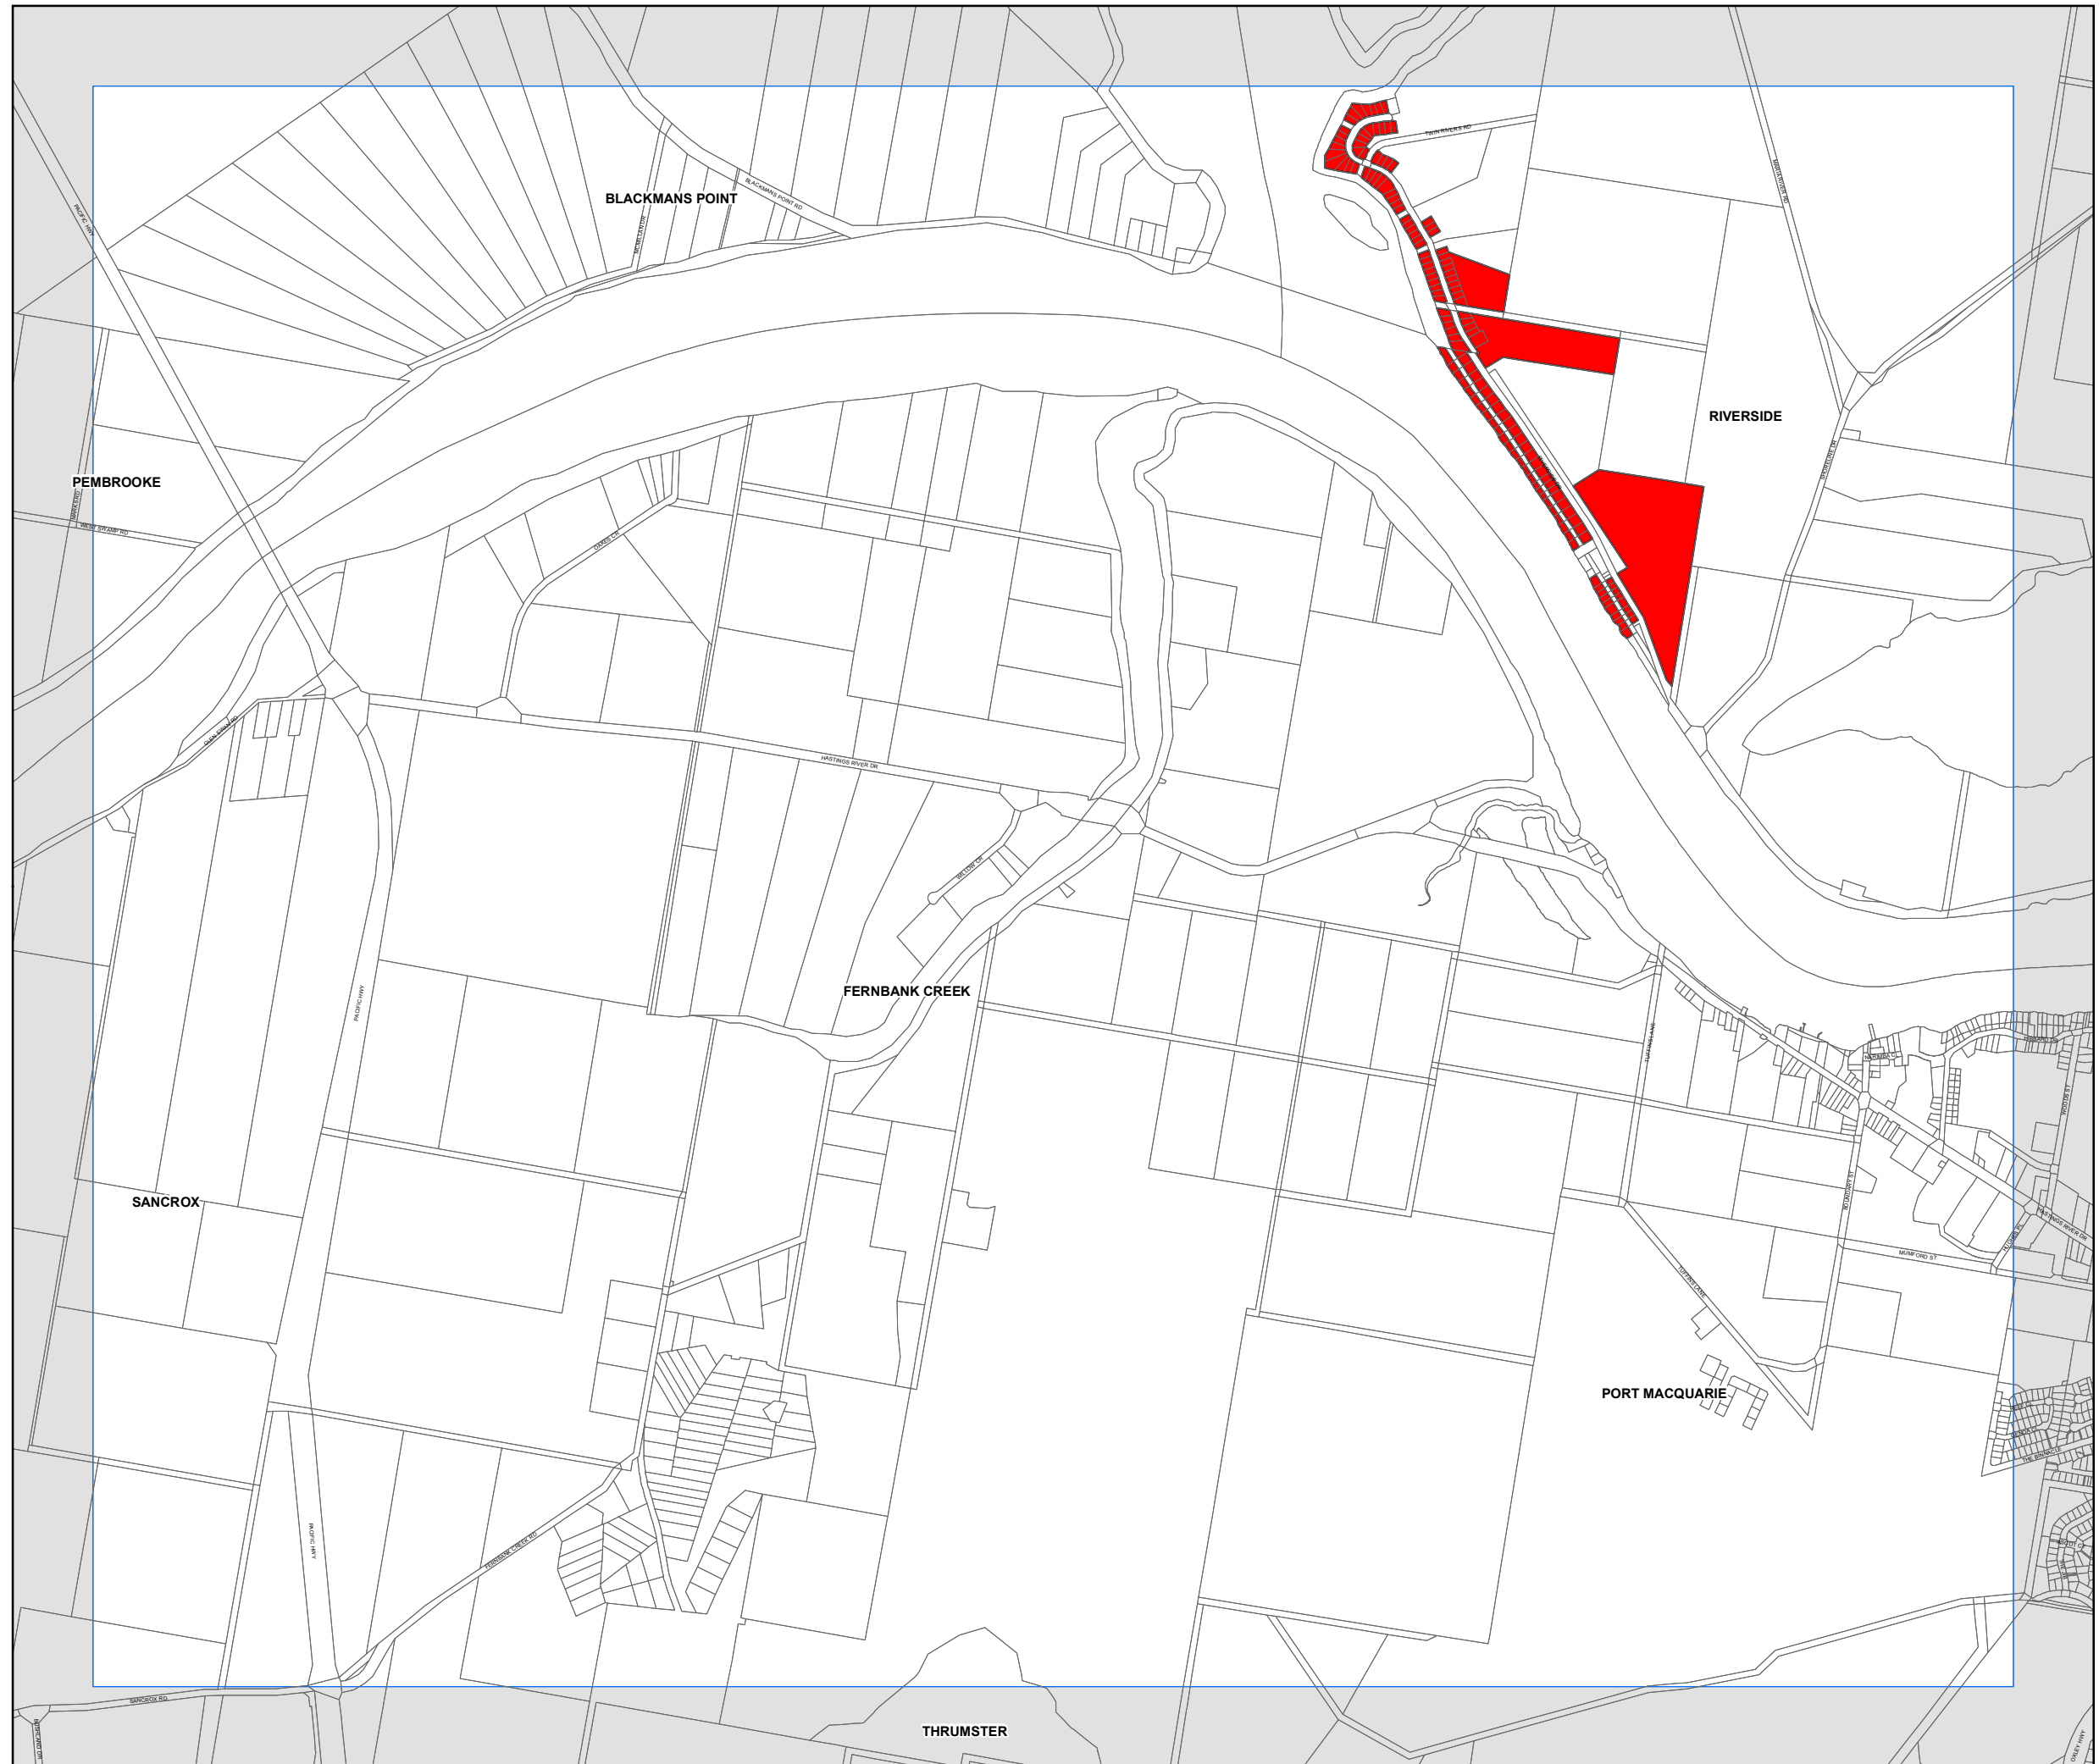

**Port Macquarie -
Hastings Local
Environmental
Plan 2011**

Dwelling Opportunity Map -
Sheet DWE_013C

Dwelling Opportunity

 Dwelling Opportunity

Cadastre

 Base data 1994 © Land and Property
Management Authority of NSW (LPMA)
Addendum data © 30/08/2010 PMHC

0 100 200 400 600 800 Meters

Scale: 1:20,000 @ A3

Projection: GDA 1994
MGA Zone 56

Map identification number:

6380_COM_DWE_013C_020_20110125