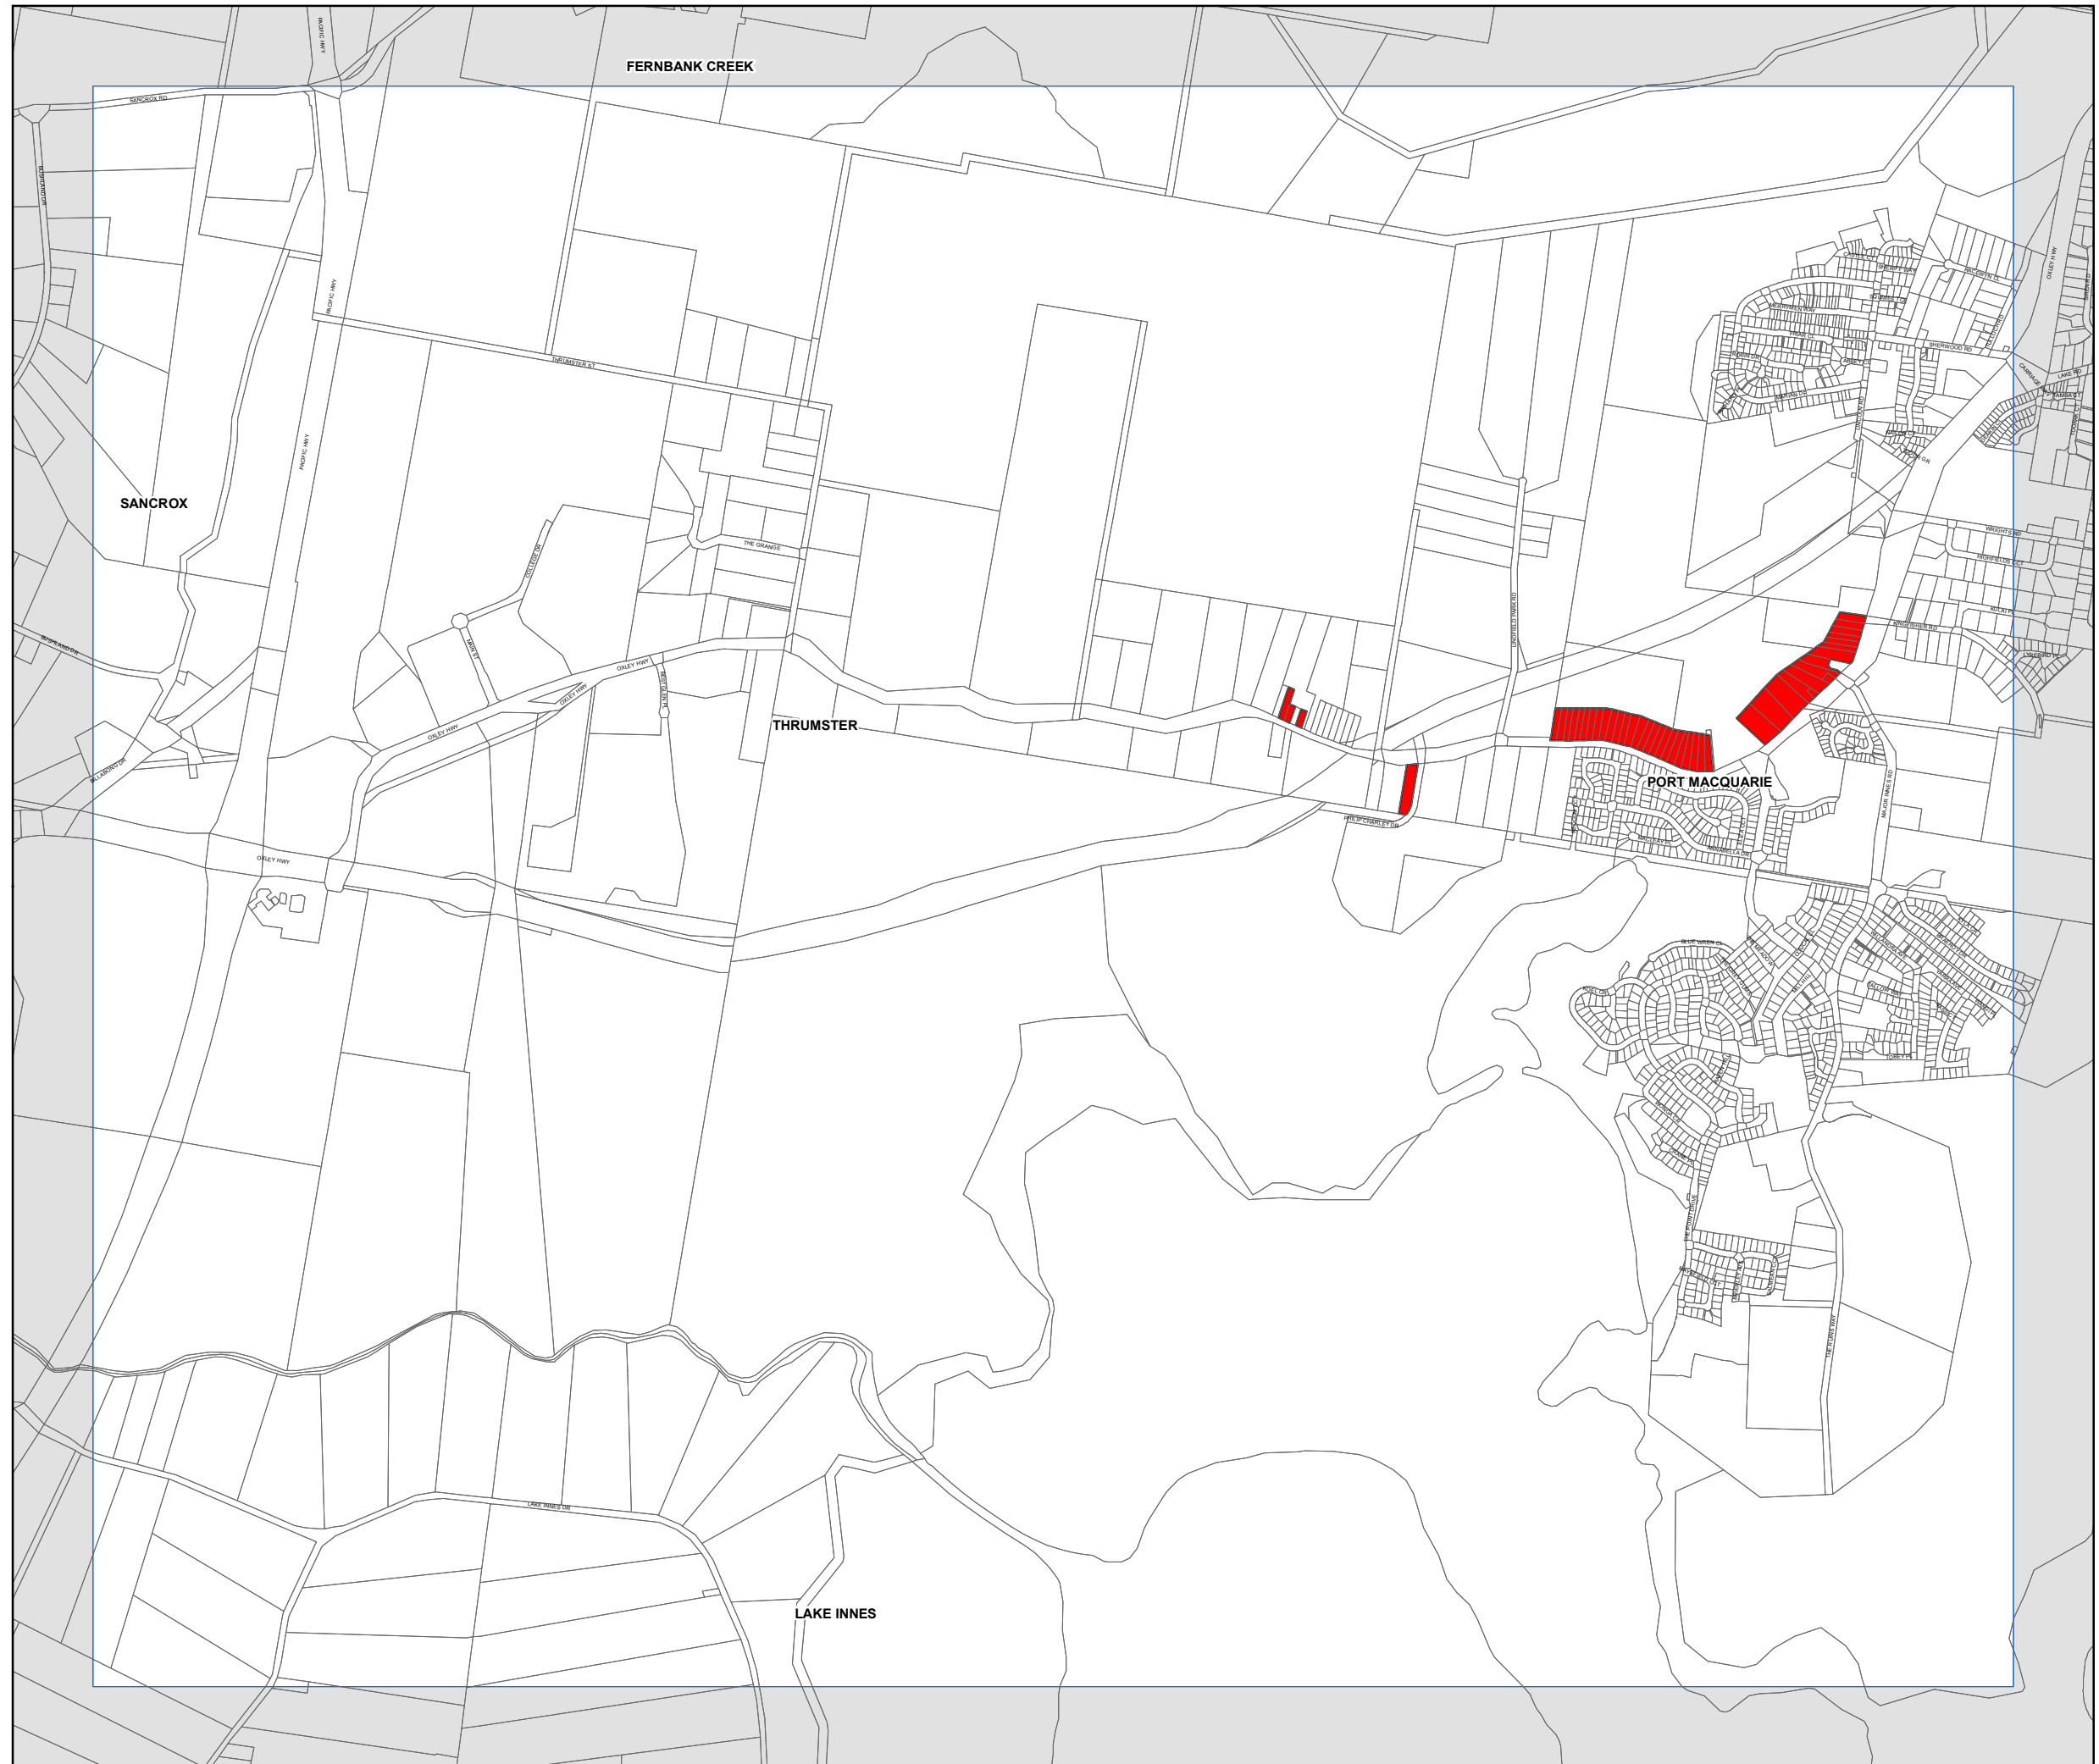

**Port Macquarie -
Hastings Local
Environmental
Plan 2011**

Dwelling Opportunity Map -
Sheet DWE_013D

Dwelling Opportunity

 Dwelling Opportunity

Cadastre

 Base data 1994 © Land and Property
Management Authority of NSW (LPMA)
Addendum data © 30/08/2010 PMHC

0 100 200 400 600 800
Meters

Scale: 1:20,000 @ A3

Projection: GDA 1994
MGA Zone 56

Map identification number:
6380_COM_DWE_013D_020_20110125