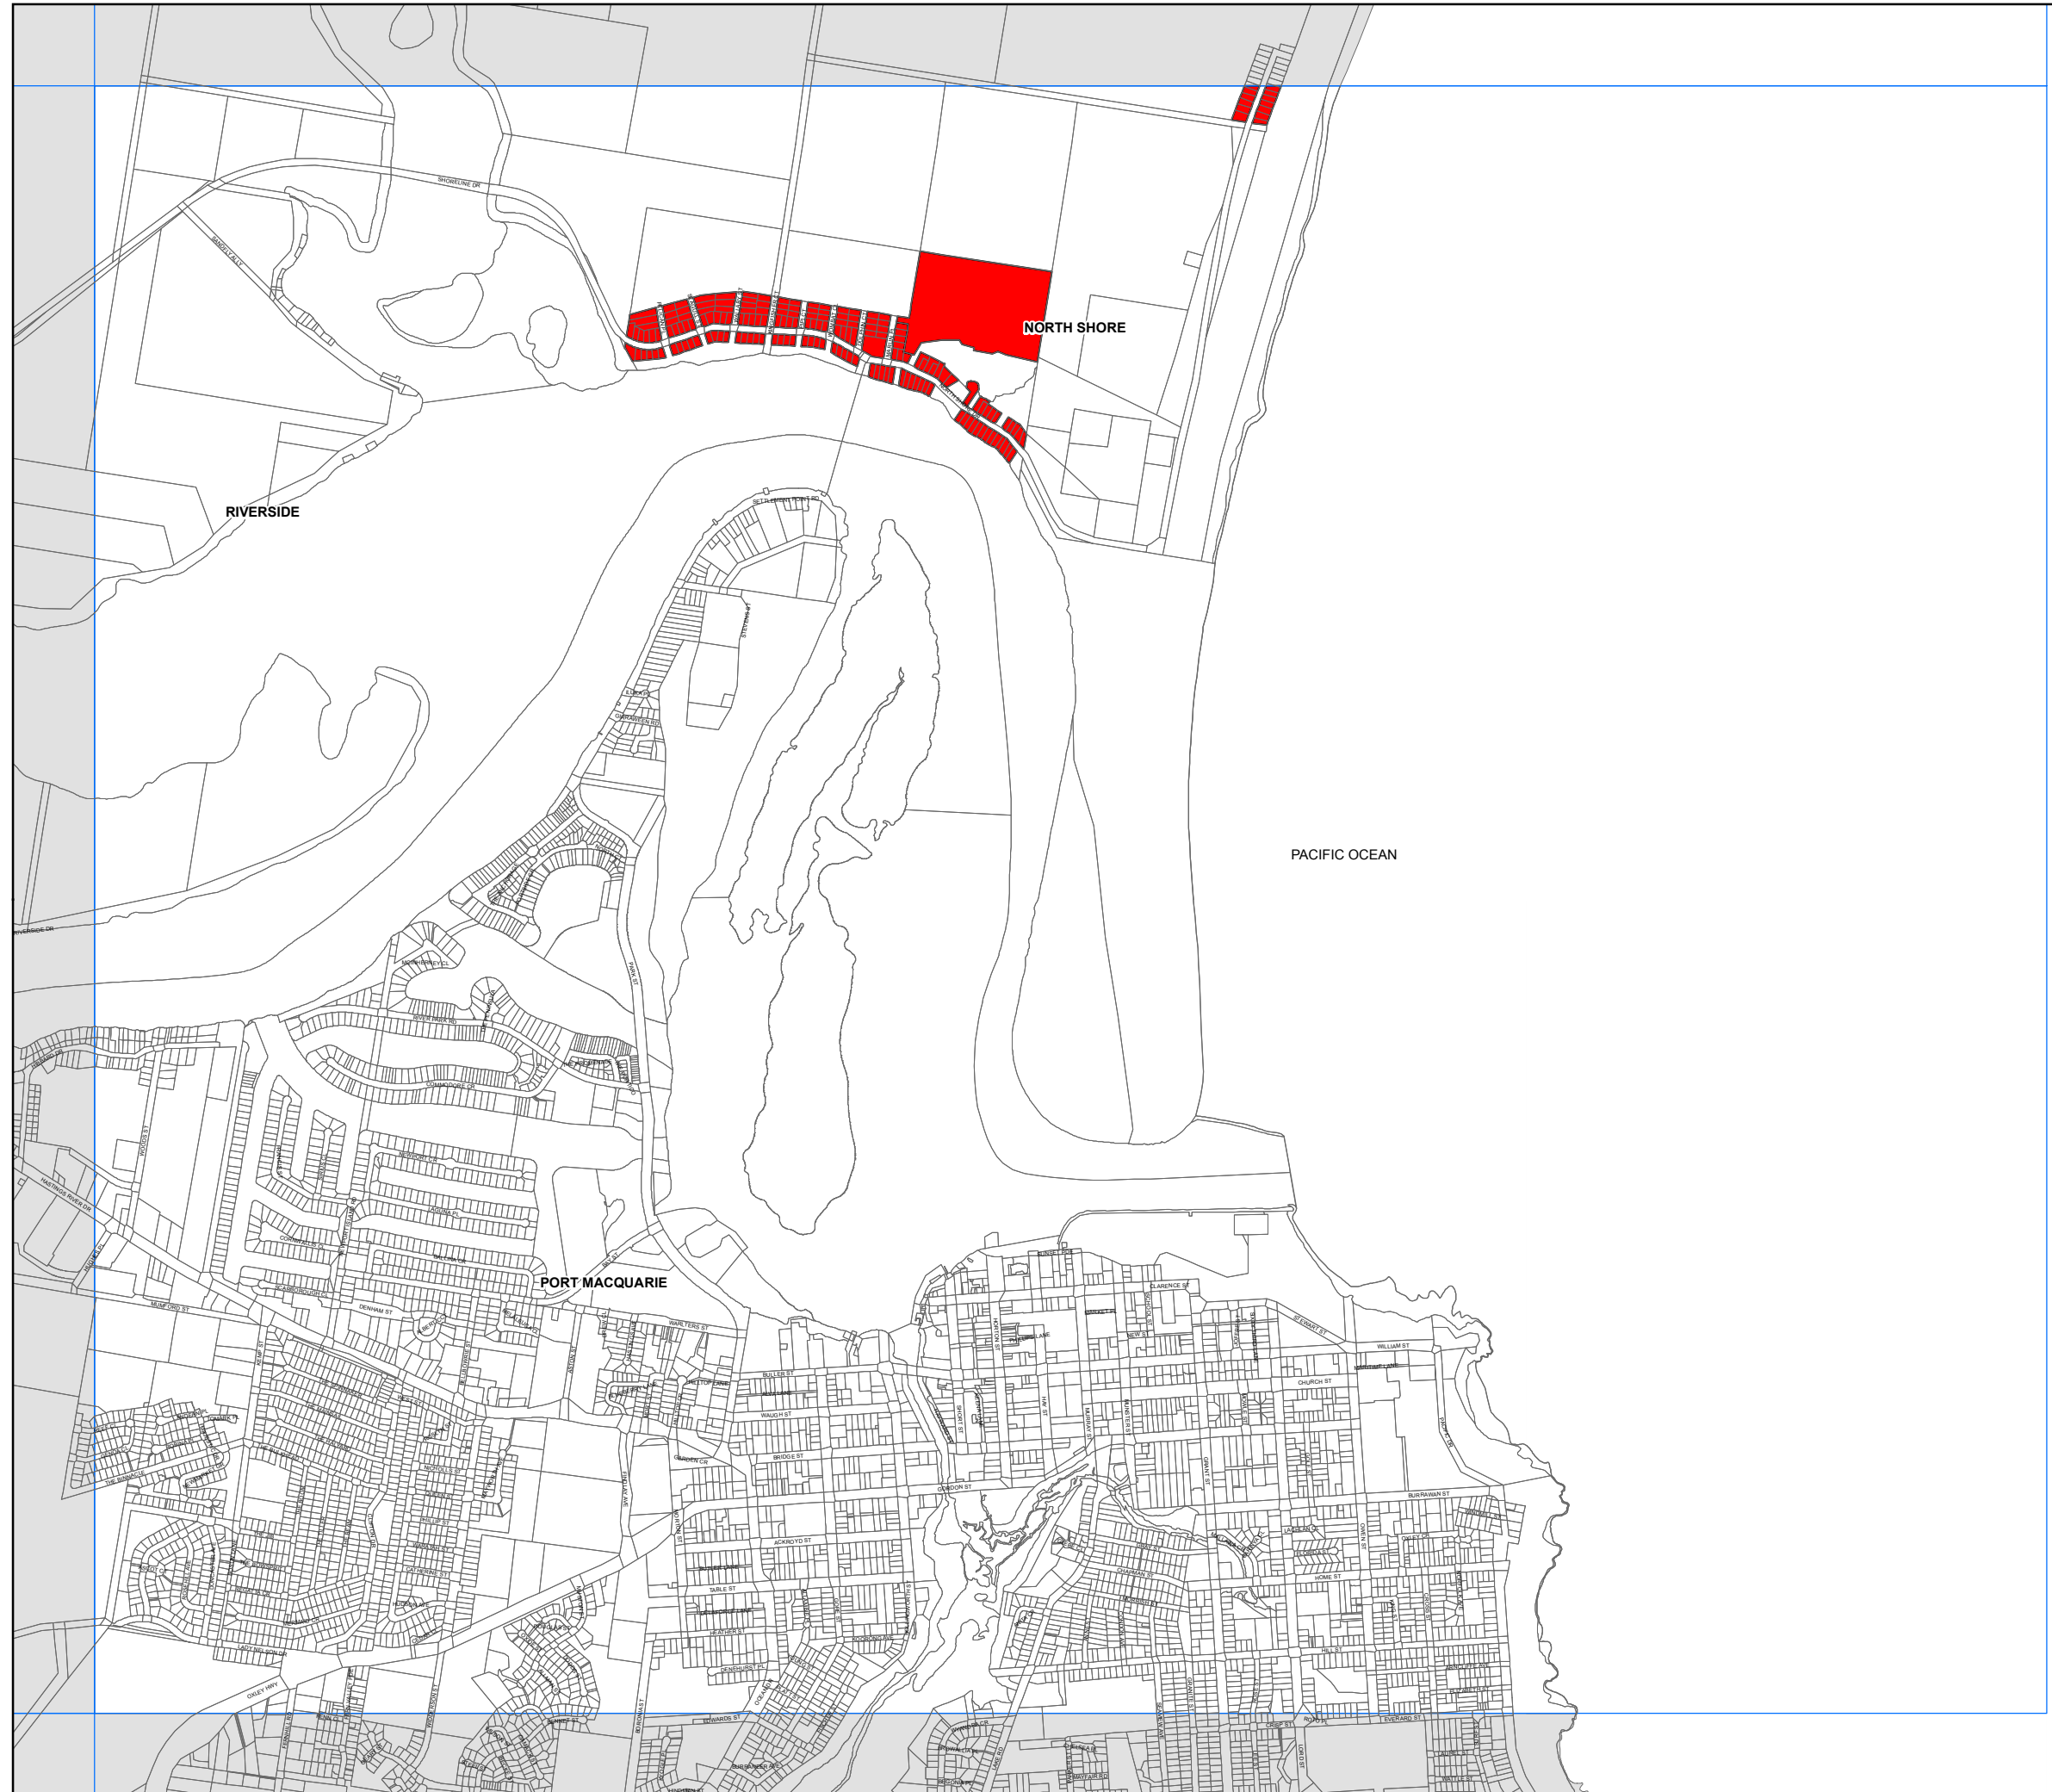

Port Macquarie - Hastings Local Environmental Plan 2011

Dwelling Opportunity Map - Sheet DWE_013F

Dwelling Opportunity

 Dwelling Opportunity

Cadastre

 Base data 1994 © Land and Property Management Authority of NSW (LPMA)
Addendum data © 30/08/2010 PMHC

0 120 240 480 720 960 Meters

Scale: 1:20,000 @ A3

Projection: GDA 1994
MGA Zone 56

Map identification number:

6380_COM_DWE_013F_020_20110202