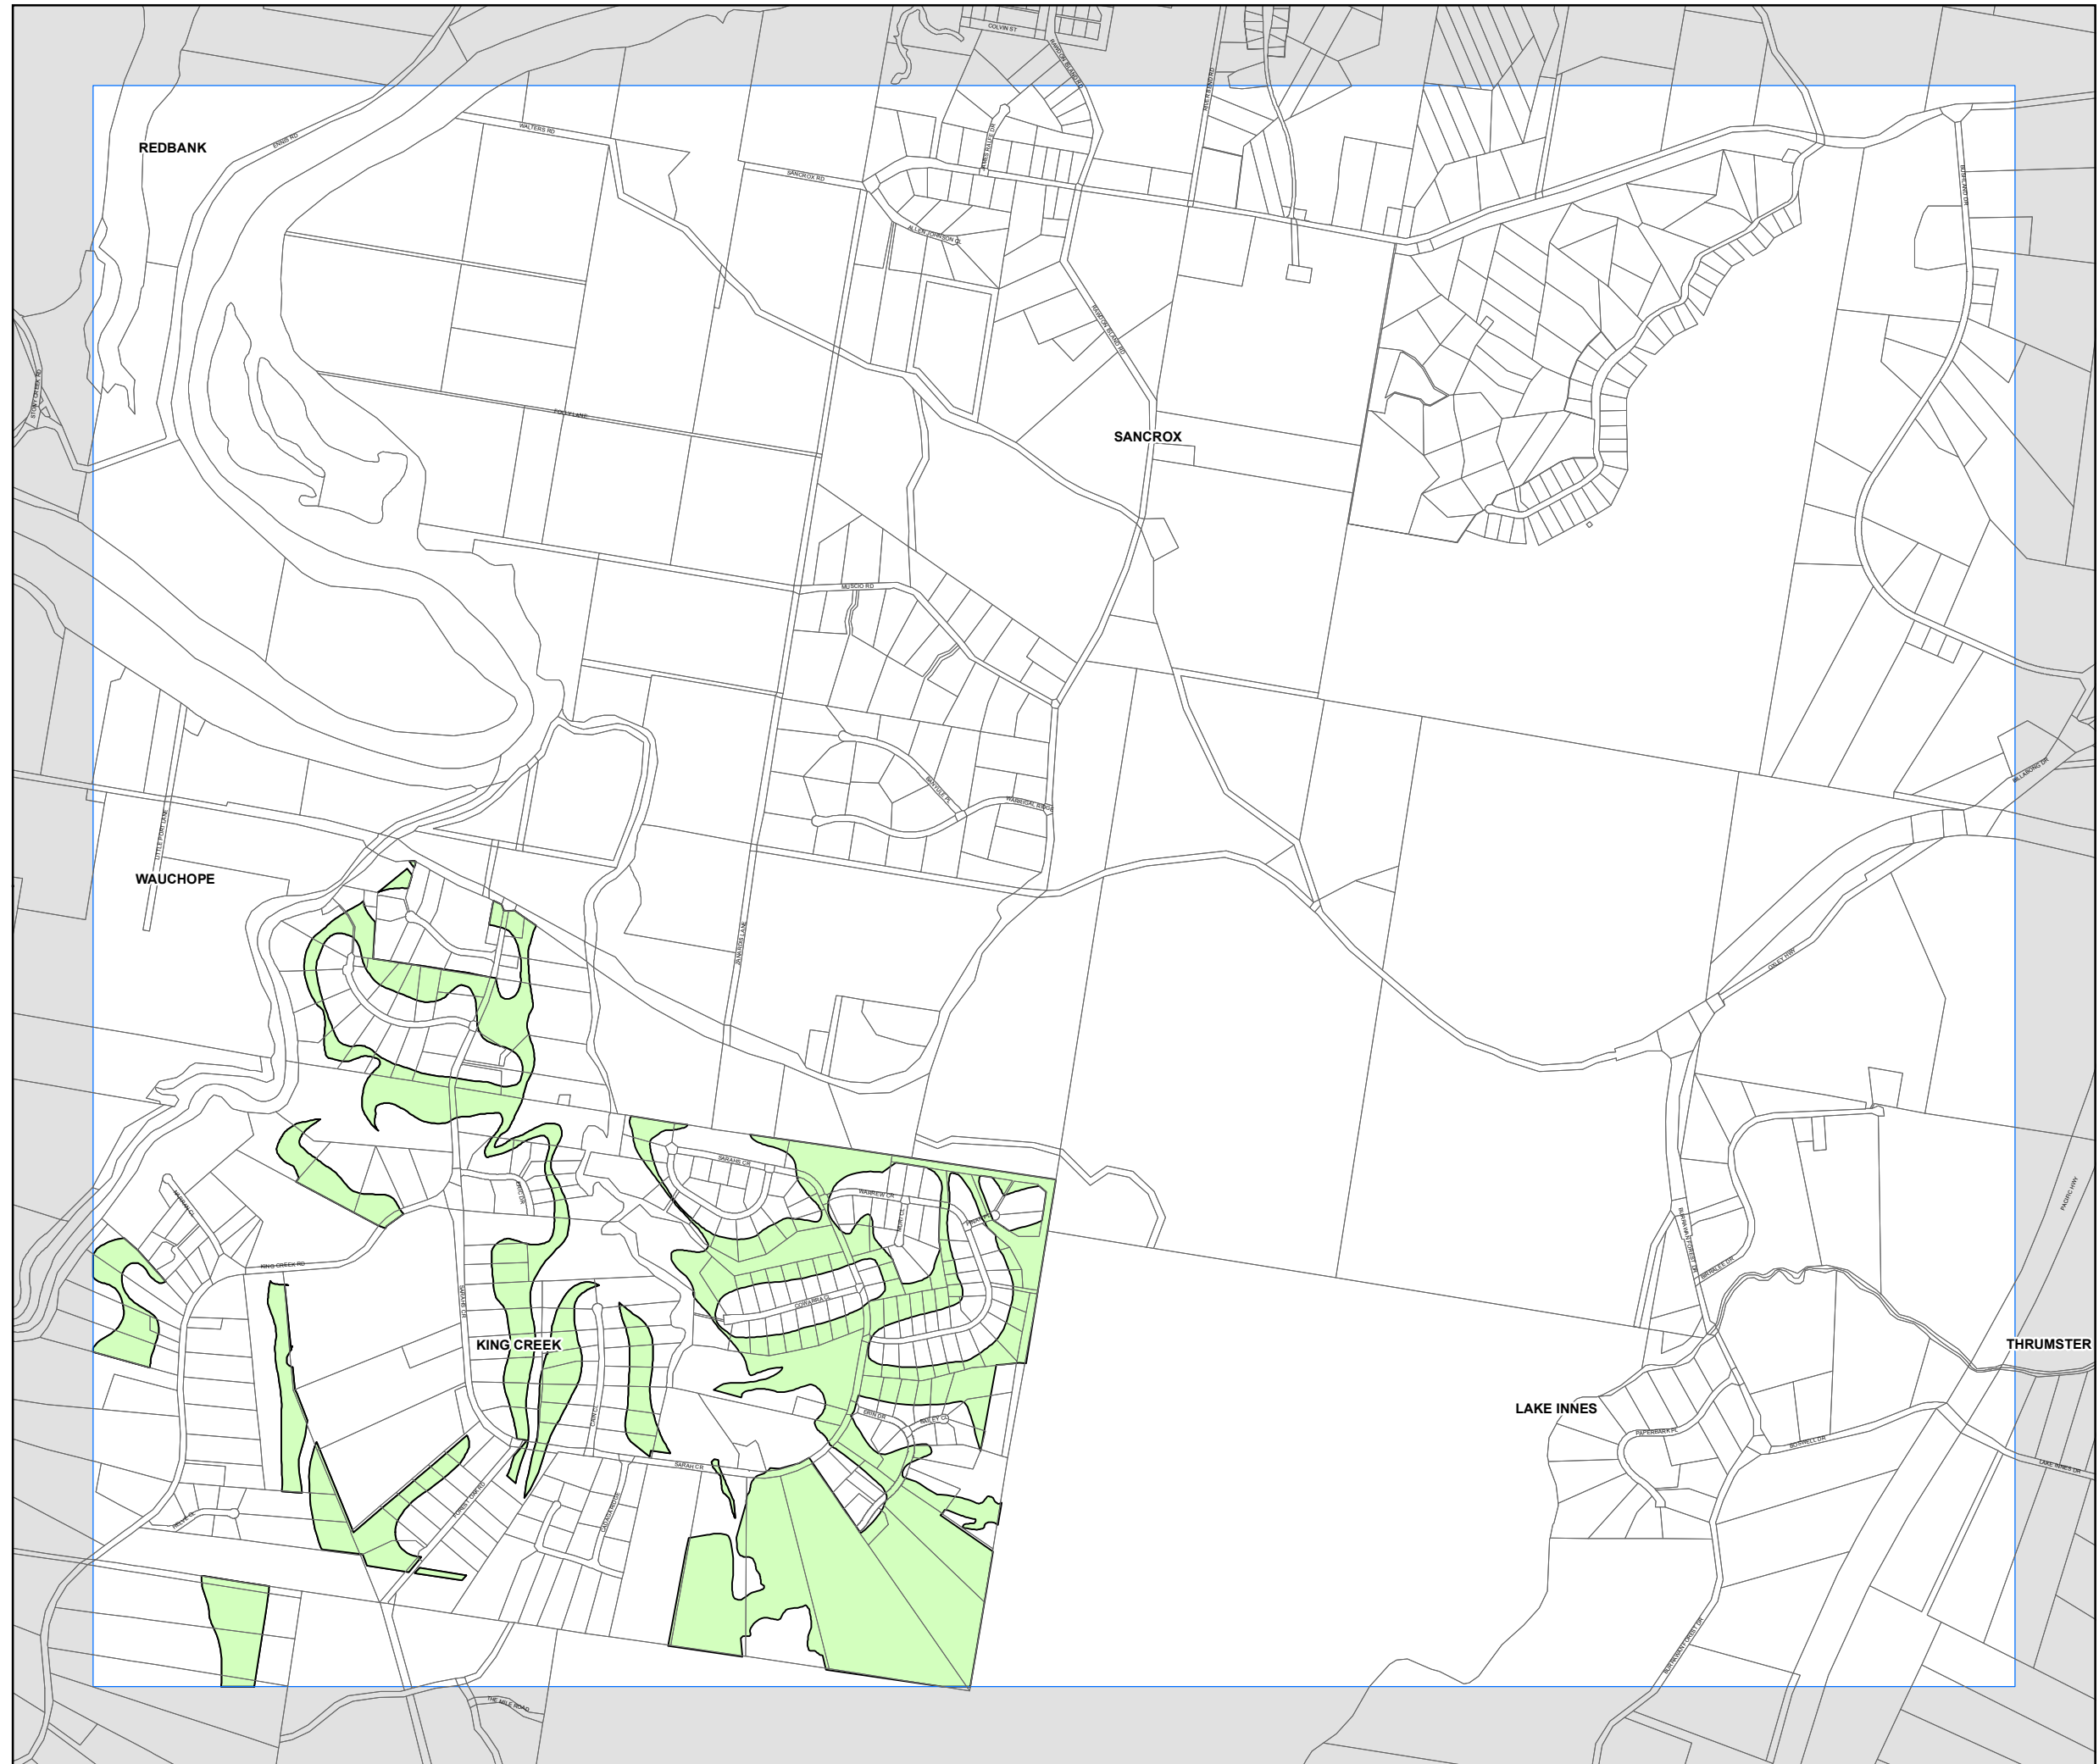

Port Macquarie-Hastings Local Environmental Plan 2011

Koala Habitat Map - Sheet KHA_013B

Koala Habitat Area

Cadastre

Base data 1994 © Land and Property Management Authority of NSW (LPMA)
Addendum data © 30/08/2010 PMHC

0 100 200 400 600 800 Meters

Scale: 1:20,000 @ A3

Projection: GDA 1994
MGA Zone 56

Map identification number:

6380_COM_KHA_013B_020_20110201