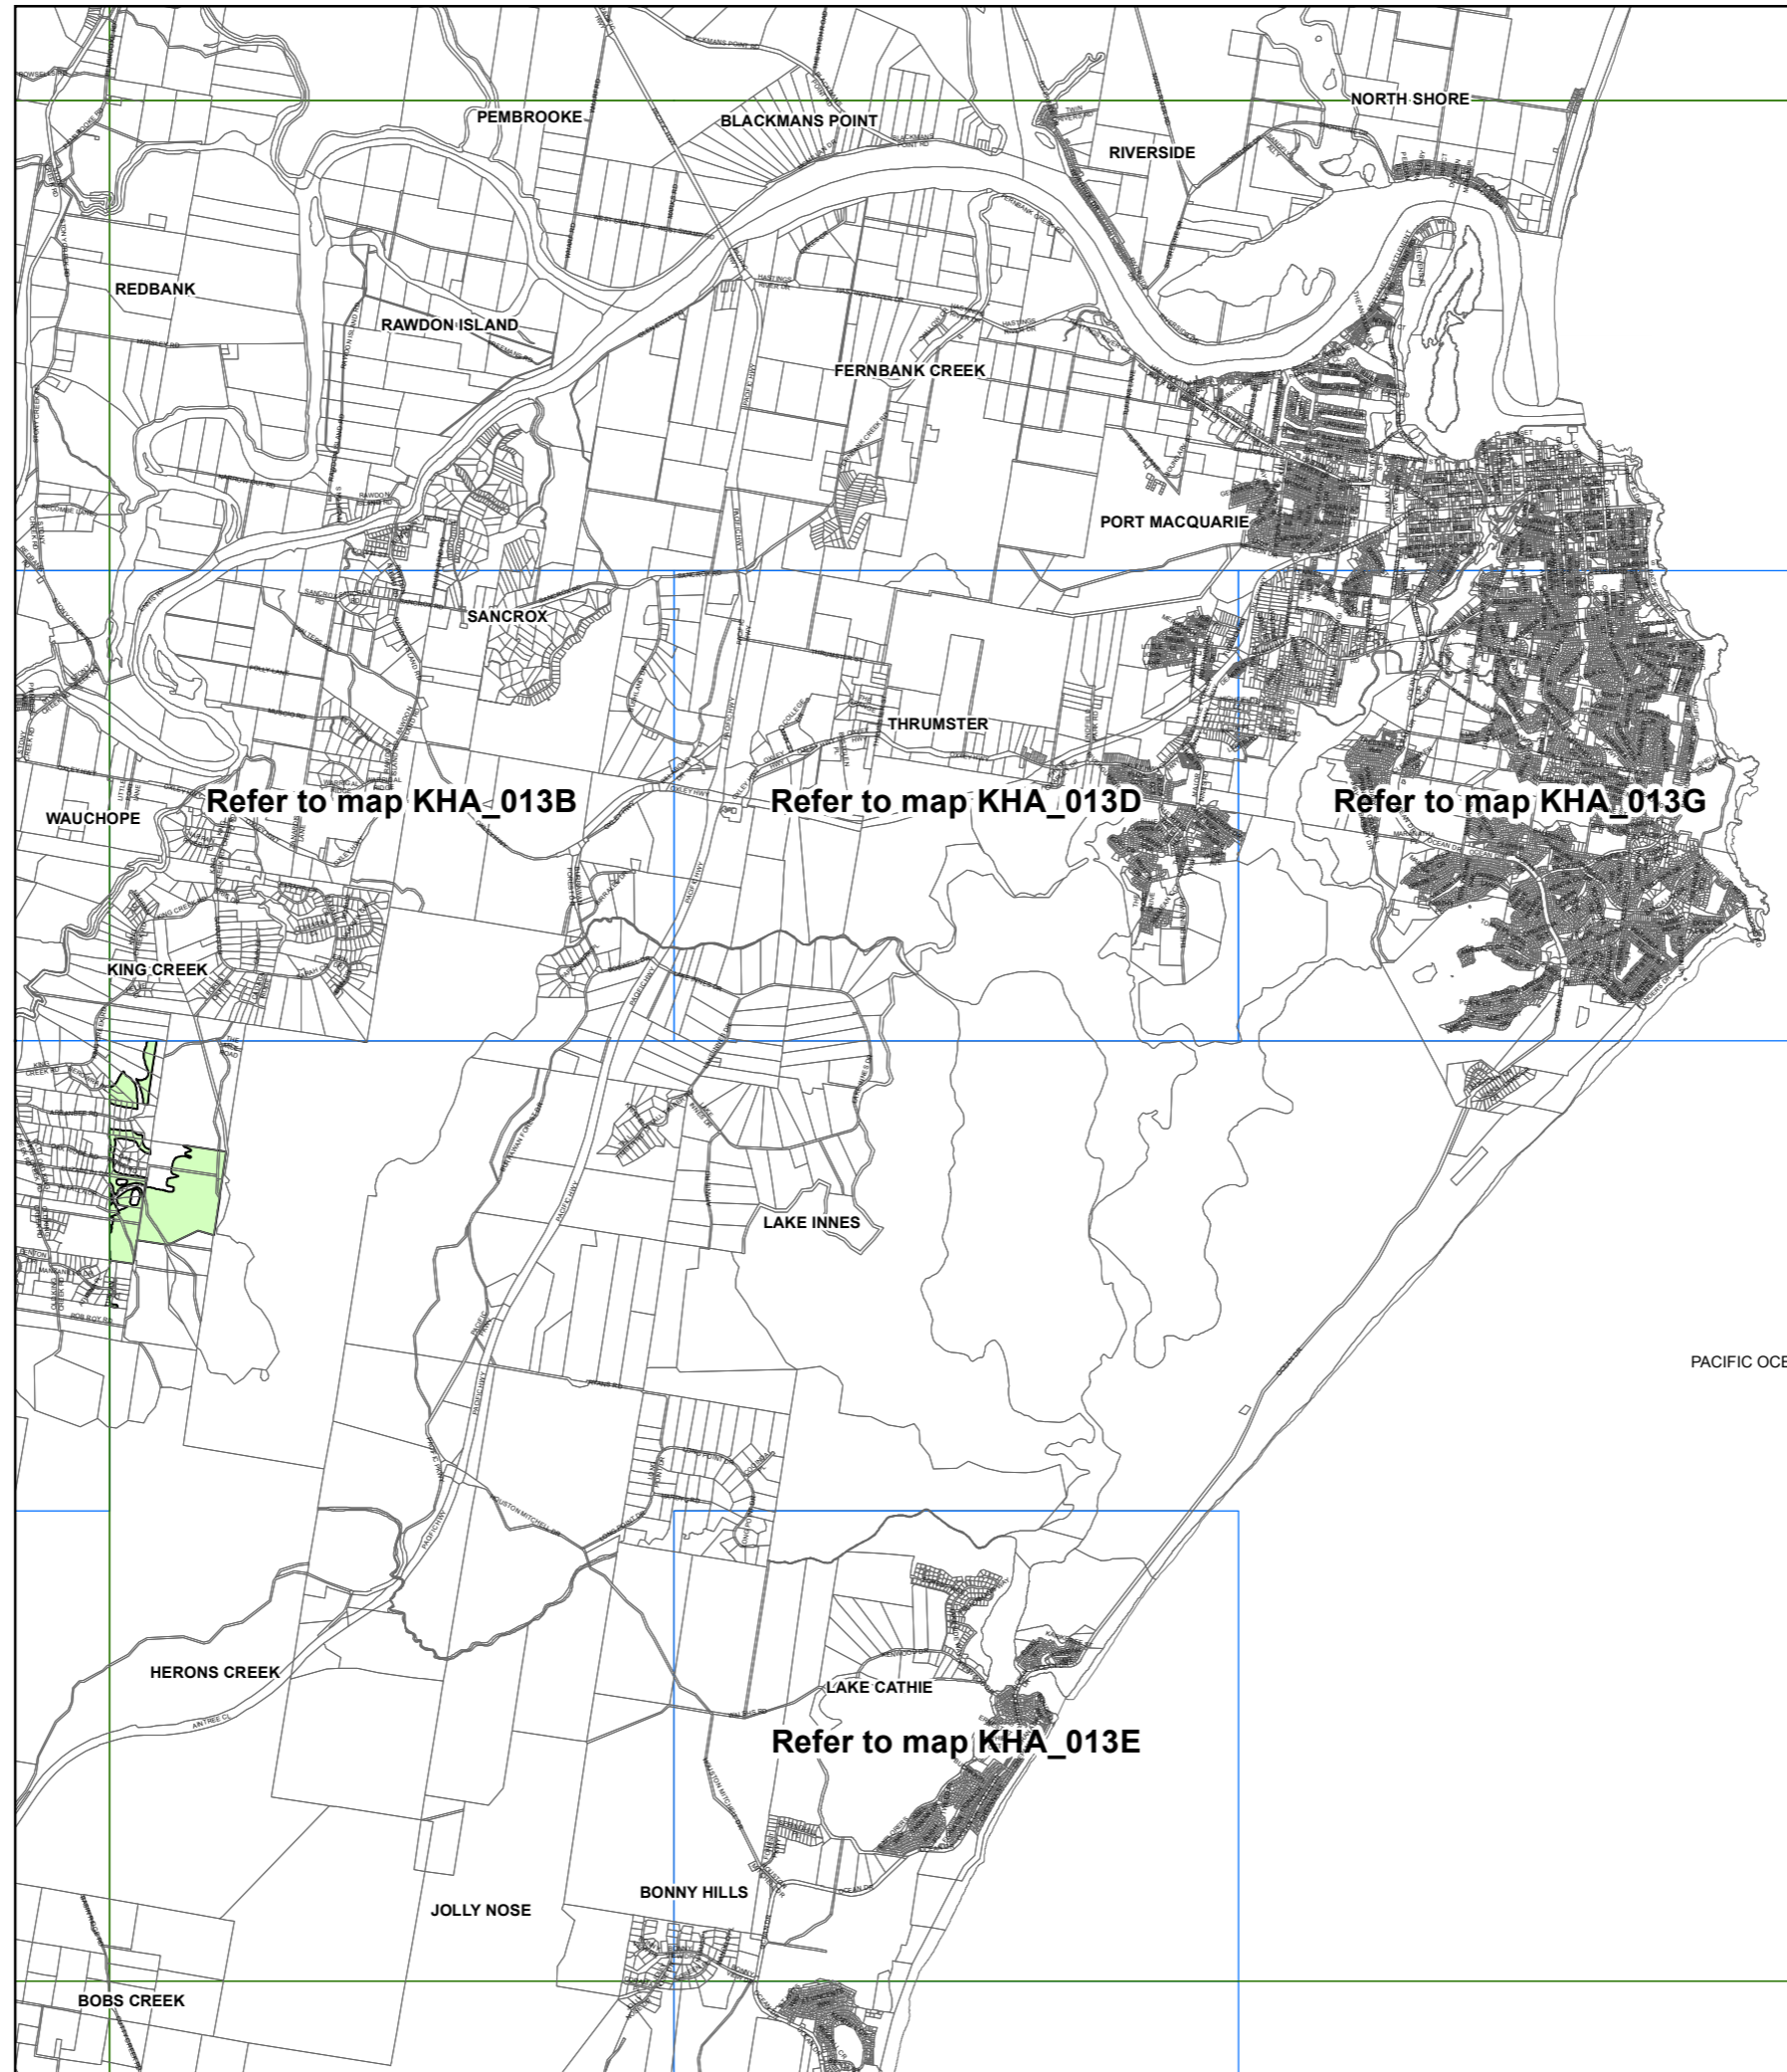

Port Macquarie-Hastings Local Environmental Plan 2011

Koala Habitat Area Map - Sheet KHA_013

Koala Habitat Area

Cadastre

Base data 1994 © Land and Property Management Authority of NSW (LPMA)
Addendum data © 30/08/2010 PMHC

Projection: GDA 1994
MGA Zone 56
Scale: 1:80,000 @ A3
Map identification number:
6380_COM_FSR_013_080_20110201