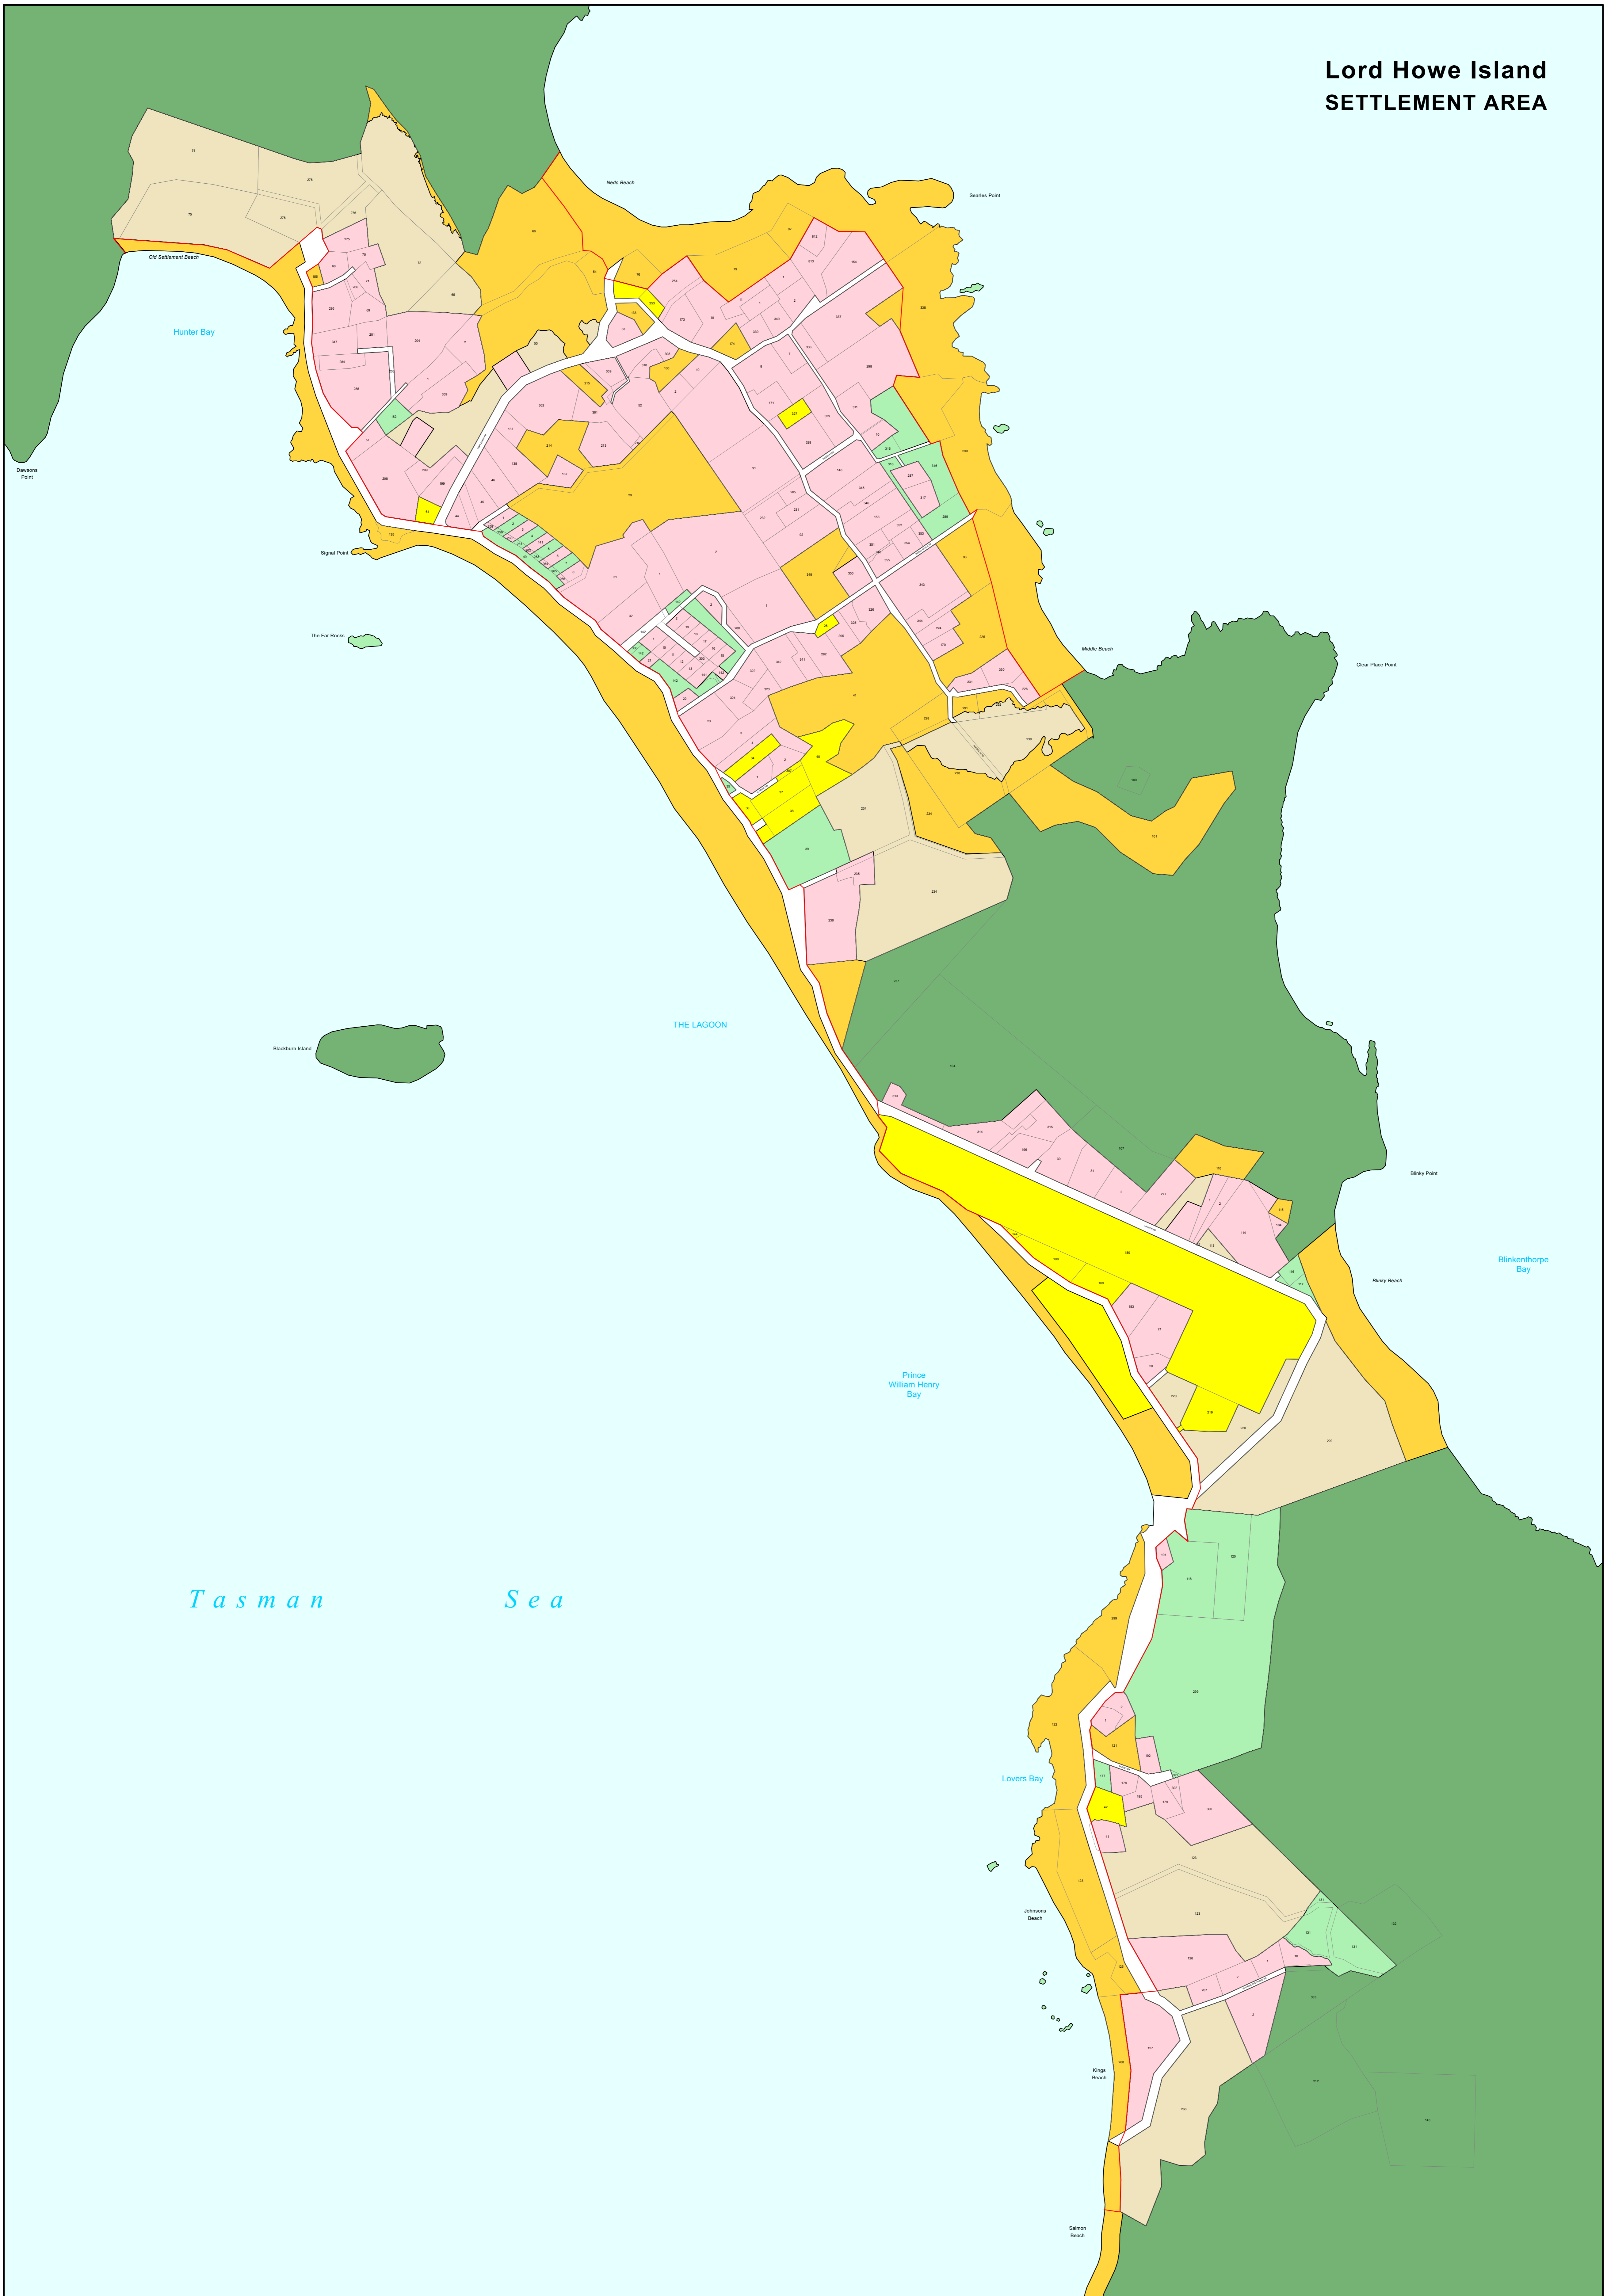

**Lord Howe Island
SETTLEMENT AREA**

Legend	
Zones	General
Zone No. 1 - Rural	Land Referred to in Clause 37
Zone No. 2 - Settlement	Foreshore Building Line
Zone No. 5 - Special Uses	Foreshore
Zone No. 6 - Recreation	Cadastre 29/07/2021 © Spatial Services
Zone No. 7 - Environment Protection	
Zone No. 8 - Permanent Park Preserve	
Zone No. 9 - Marine Park	