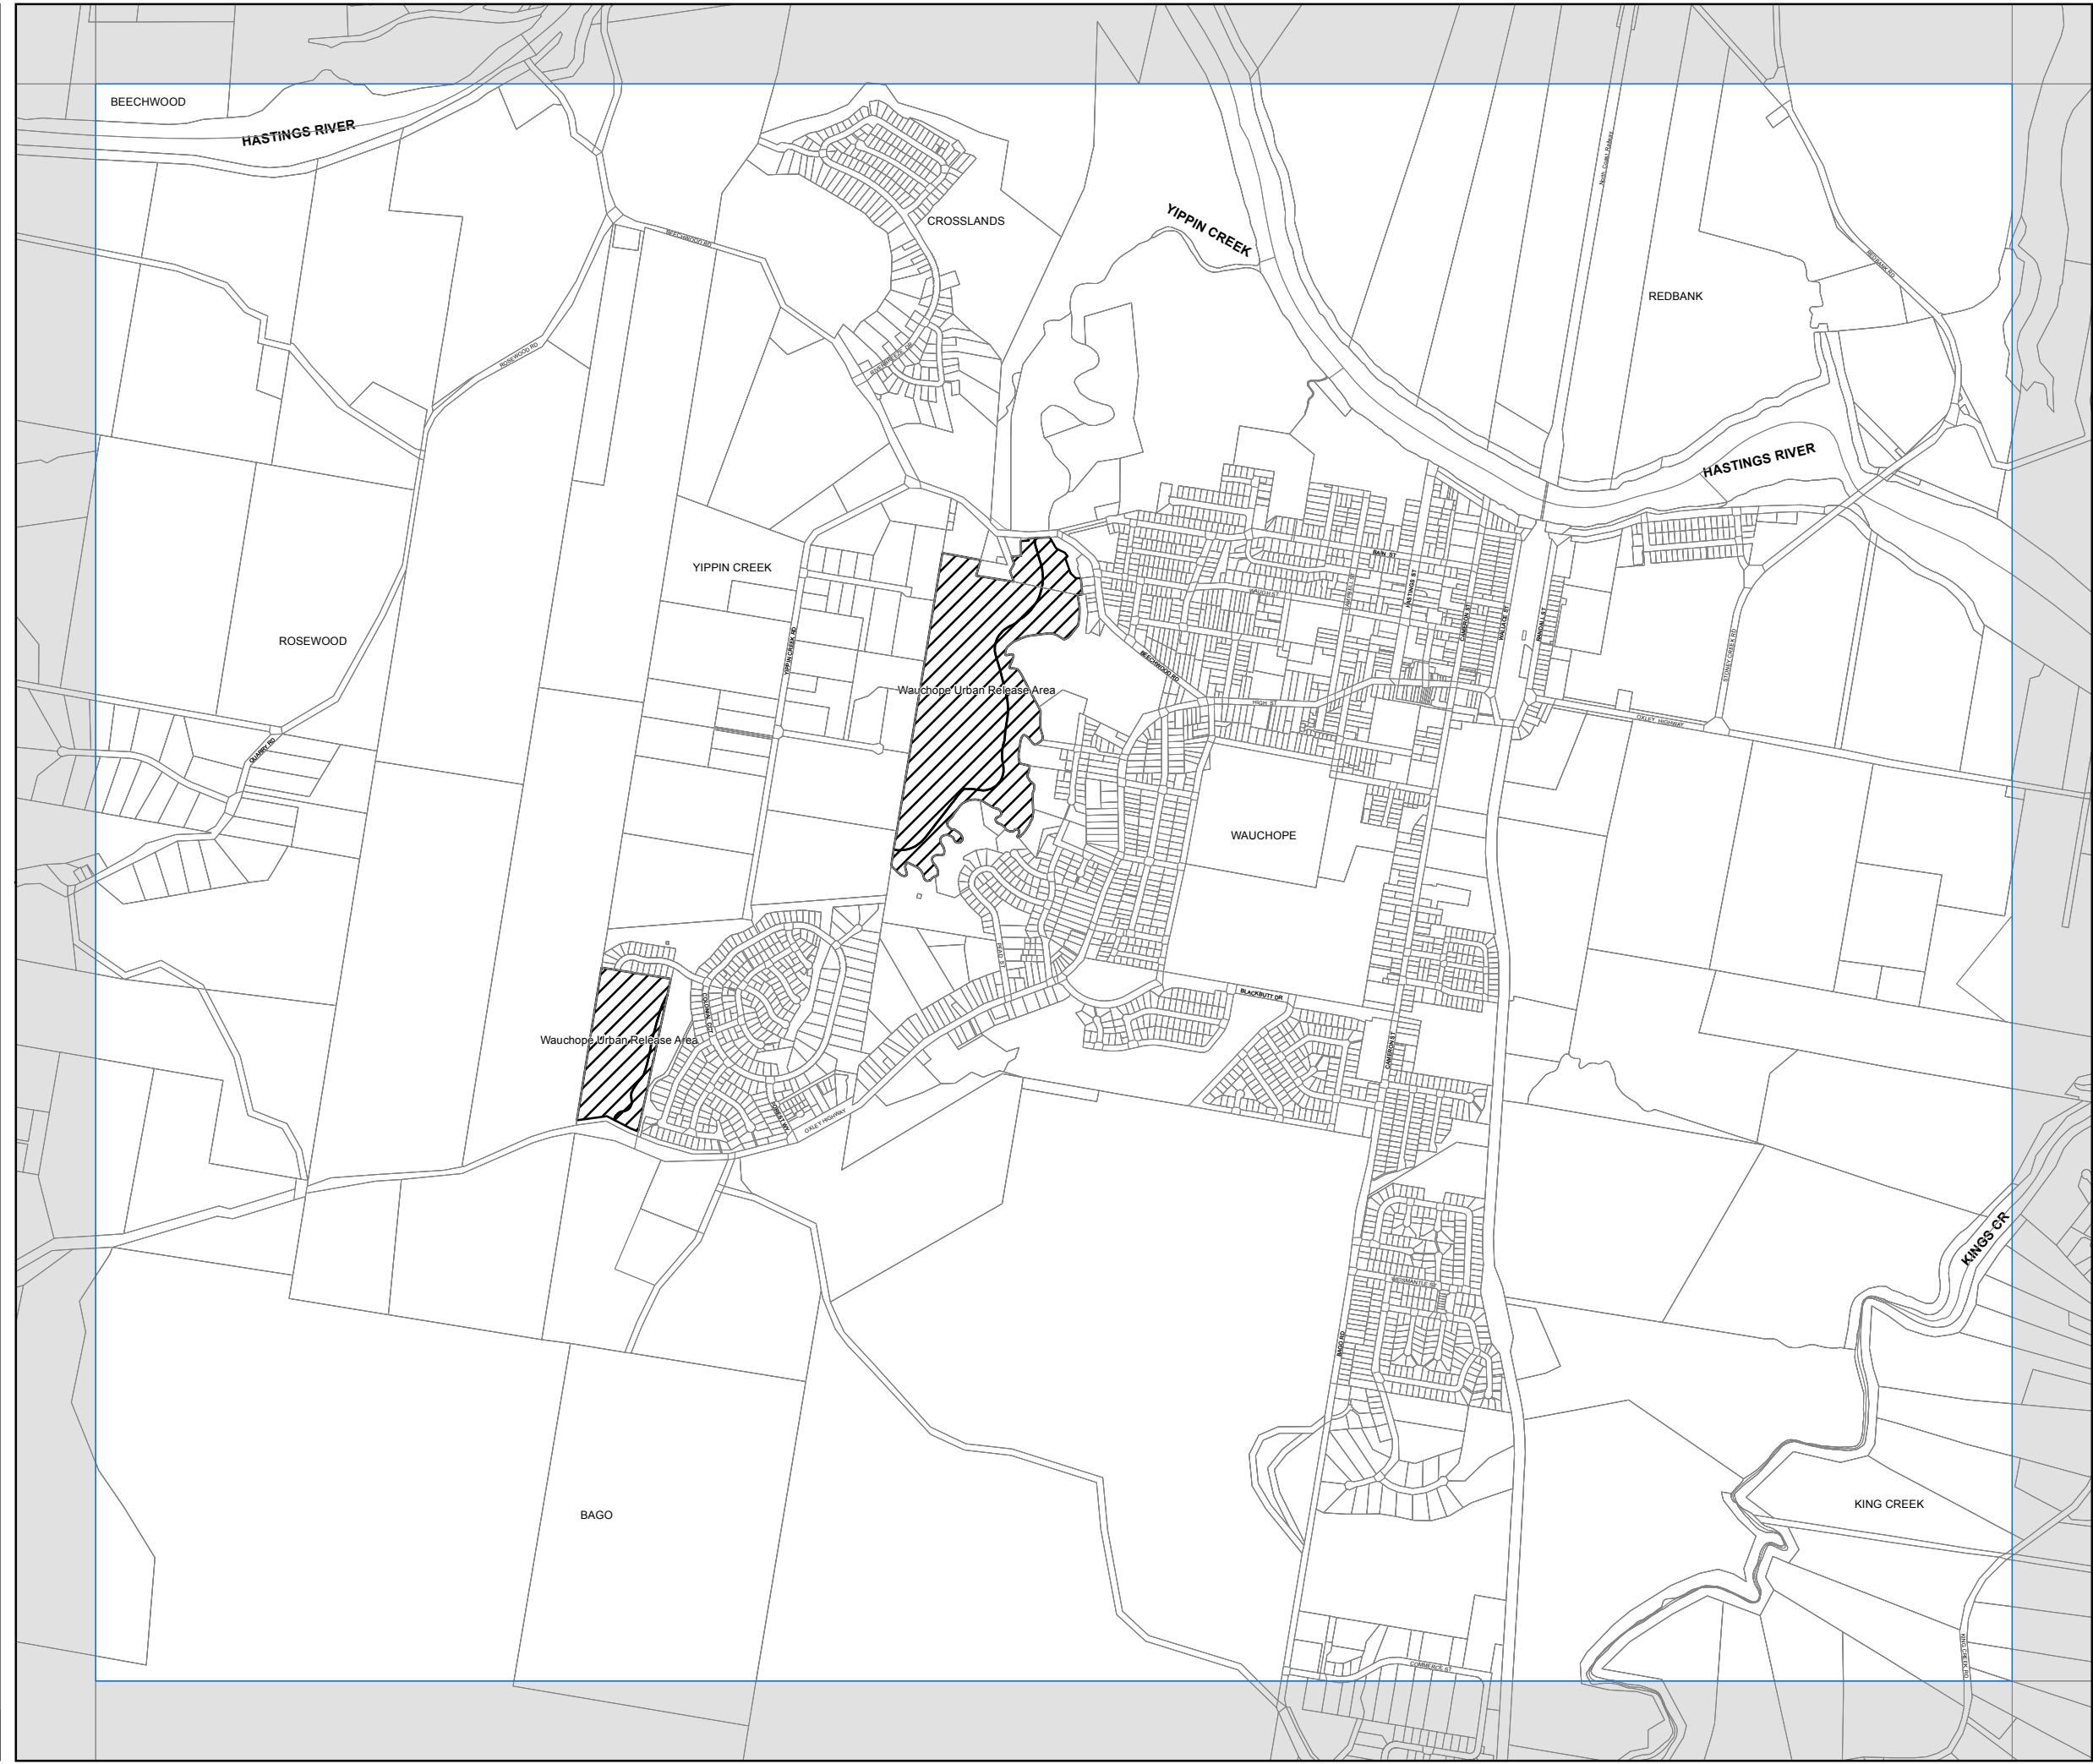

Port Macquarie-Hastings Local Environmental Plan 2011

Urban Release Area Map Sheet URA_010B

Urban Release Areas
Urban Release Area

Cadastre
Base data 1994 © Land and Property Management Authority of NSW (LPMA)
Addendum data © 26/07/2011 PMHC

Projection: GDA 1994 Zone 56
Map identification number: 6380_COM_URA_010B_020_20110726