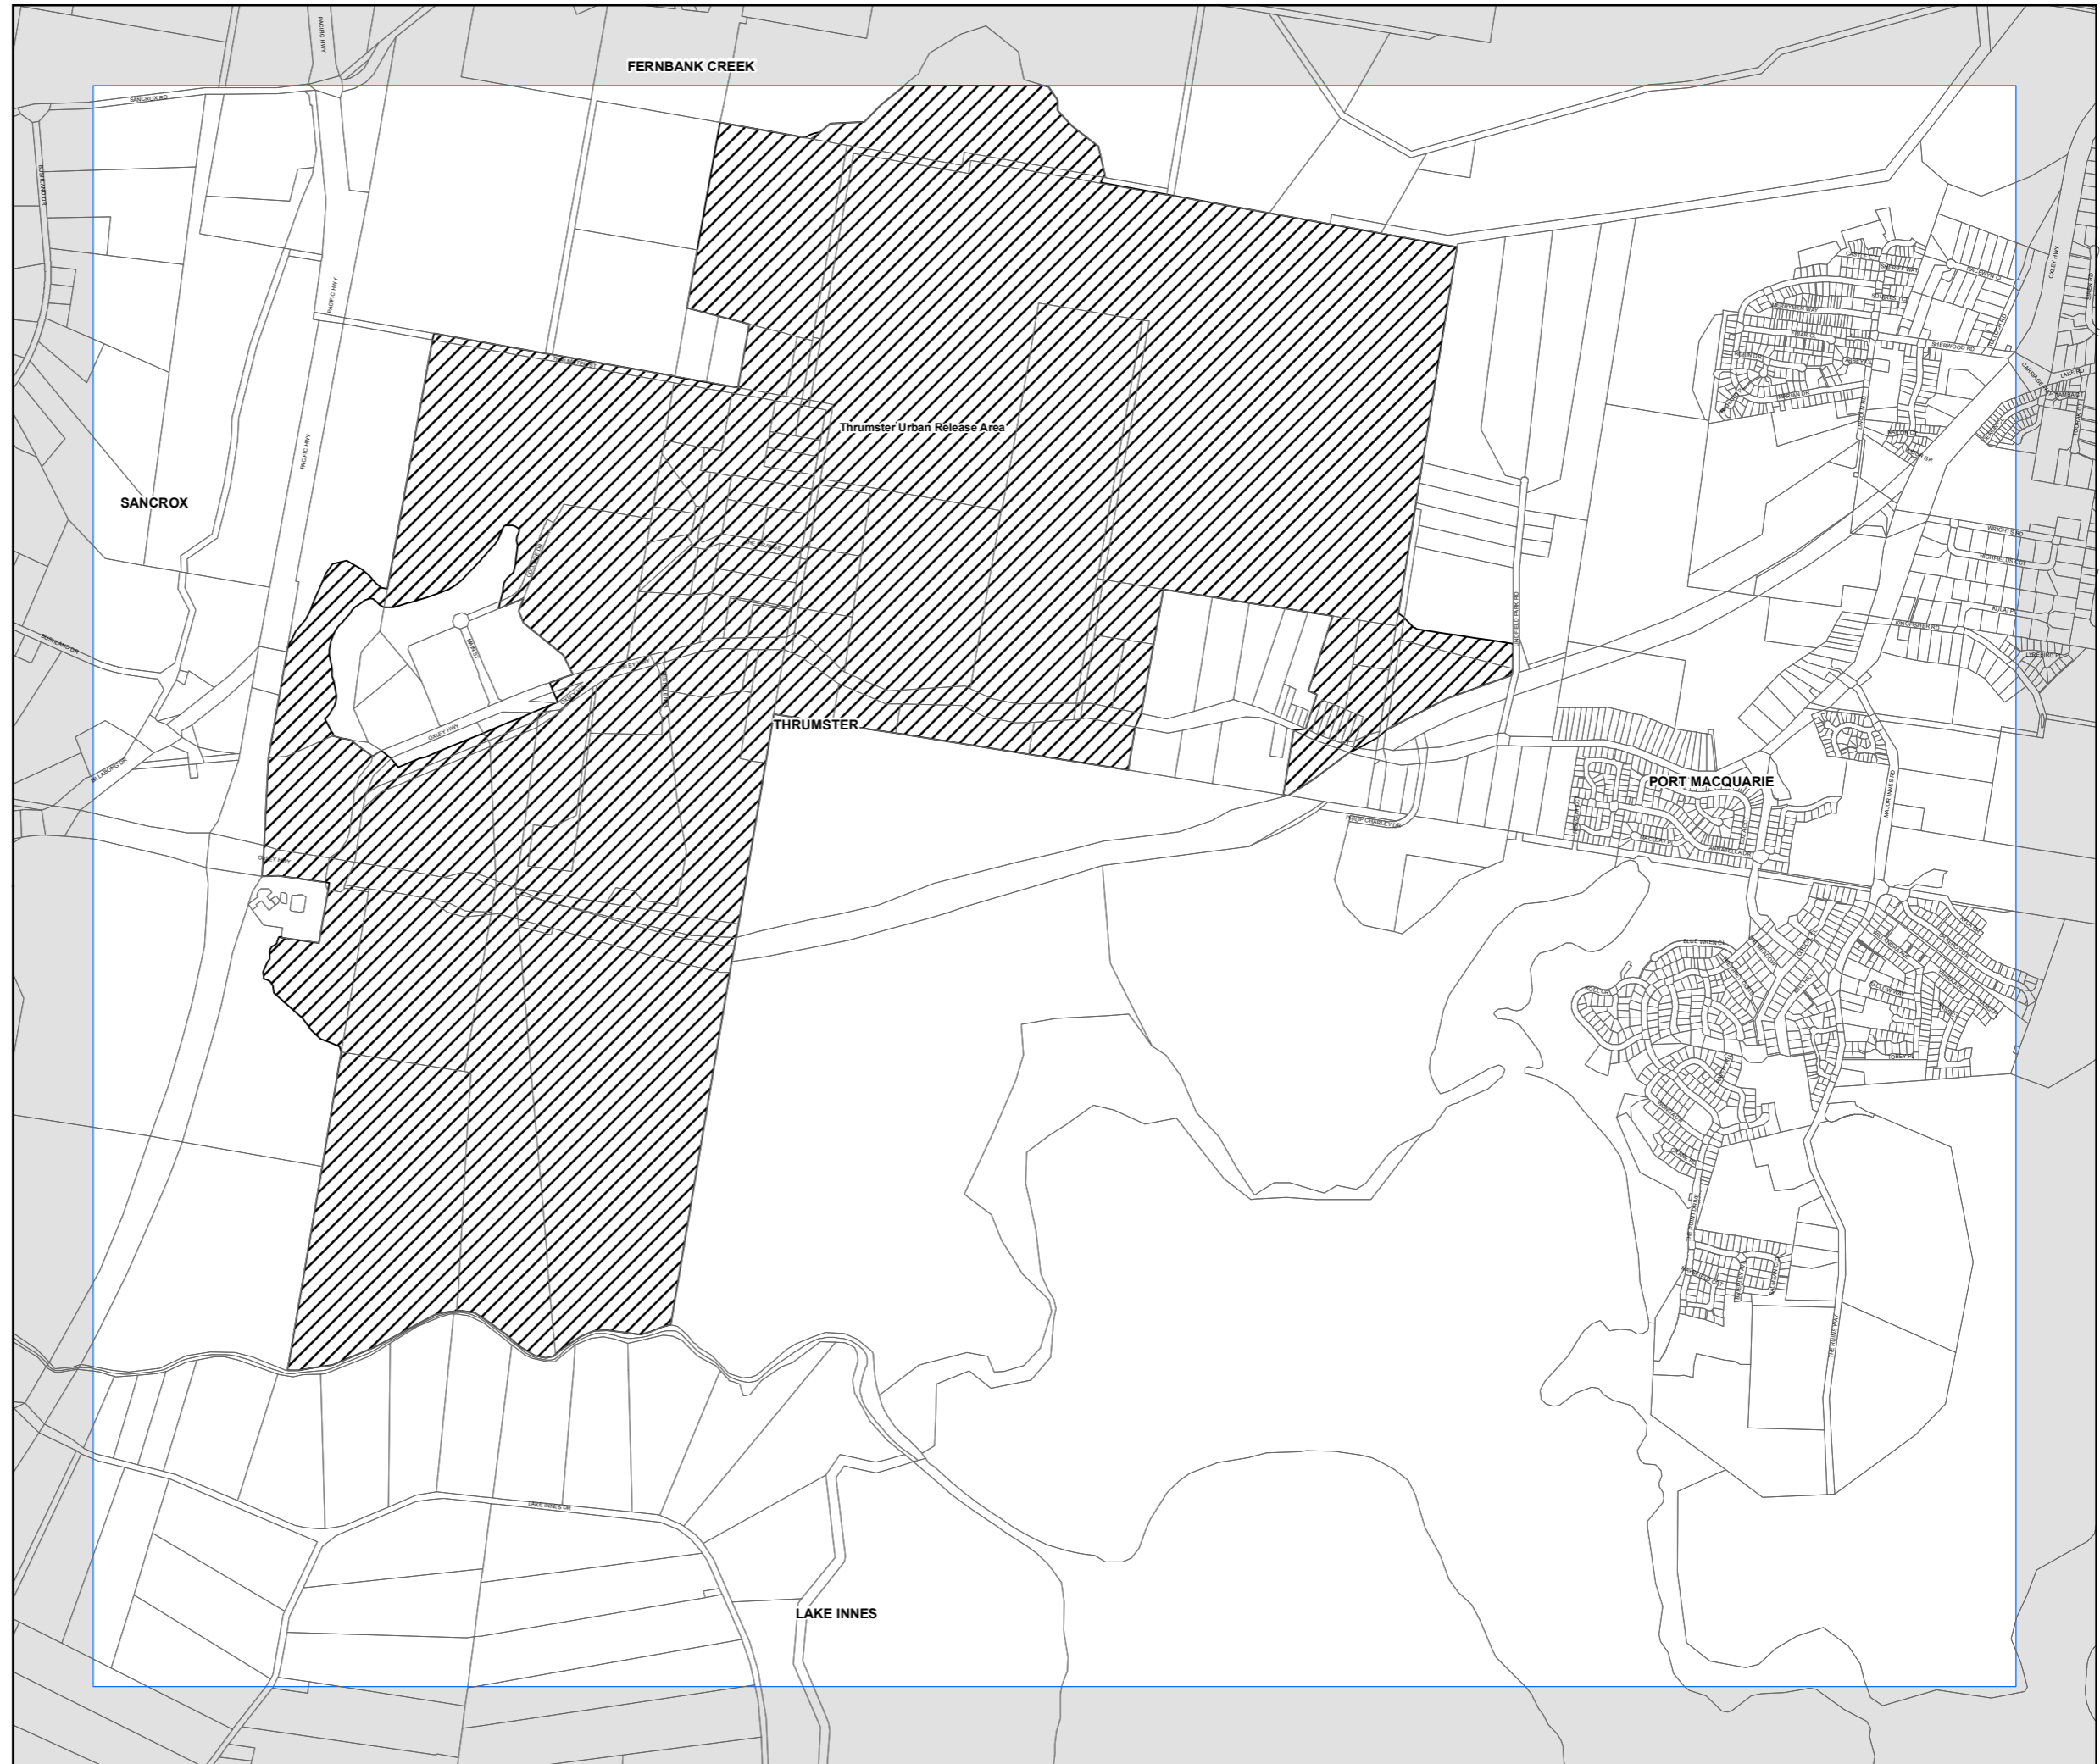

Port Macquarie-Hastings Local Environmental Plan 2011

Urban Release Area Map - Sheet URA_013D

Urban Release Areas

Urban Release Area

Cadastre

Base data 1994 © Land and Property Management Authority of NSW (LPMA)
Addendum data © 30/08/2010 PMHC

Scale: 1:20,000 @ A3

Projection: GDA 1994
MGA Zone 56

Map identification number:
6380_COM_URA_013D_020_20110127