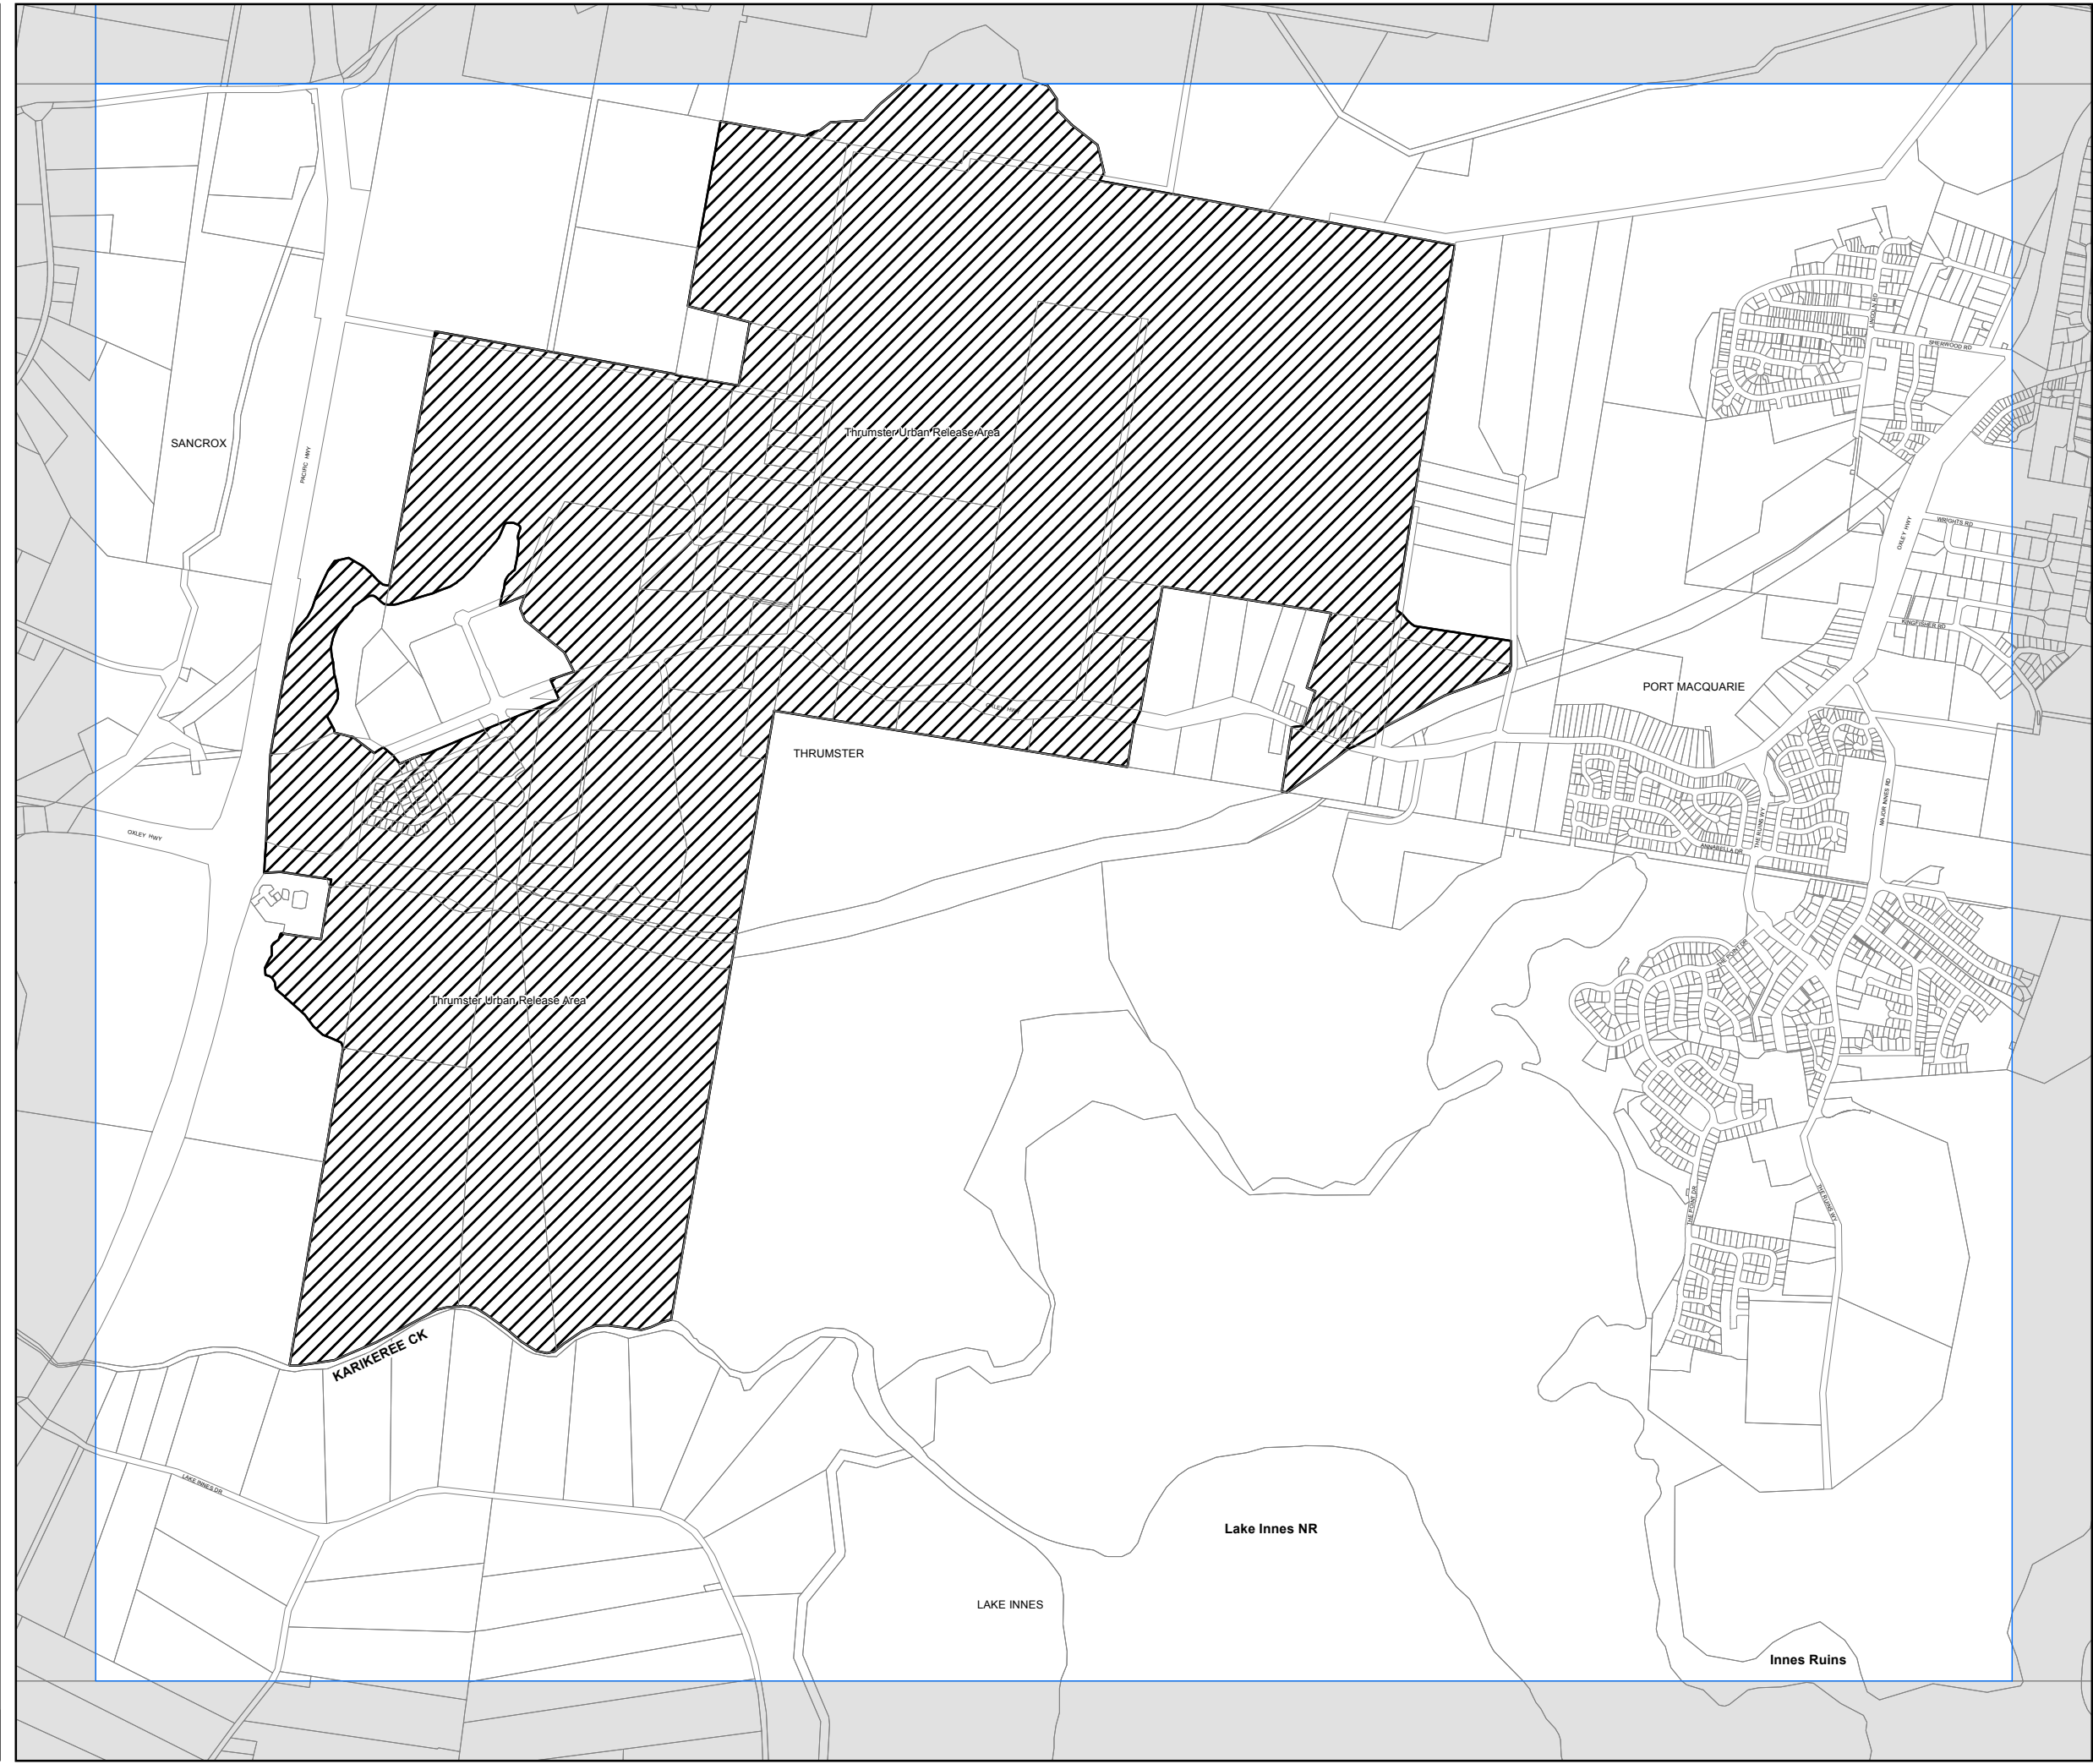

Port Macquarie-Hastings Local Environmental Plan 2011

Urban Release Area Map Sheet URA_013D

Urban Release Areas
Urban Release Area

Cadastral
Base data 1994 © Land and Property Management Authority of NSW (LPMA)
Addendum data © 26/07/2011 PMHC

Projection: GDA 1994 Zone 56
Map identification number: 6380_COM_URA_013D_020_20110726