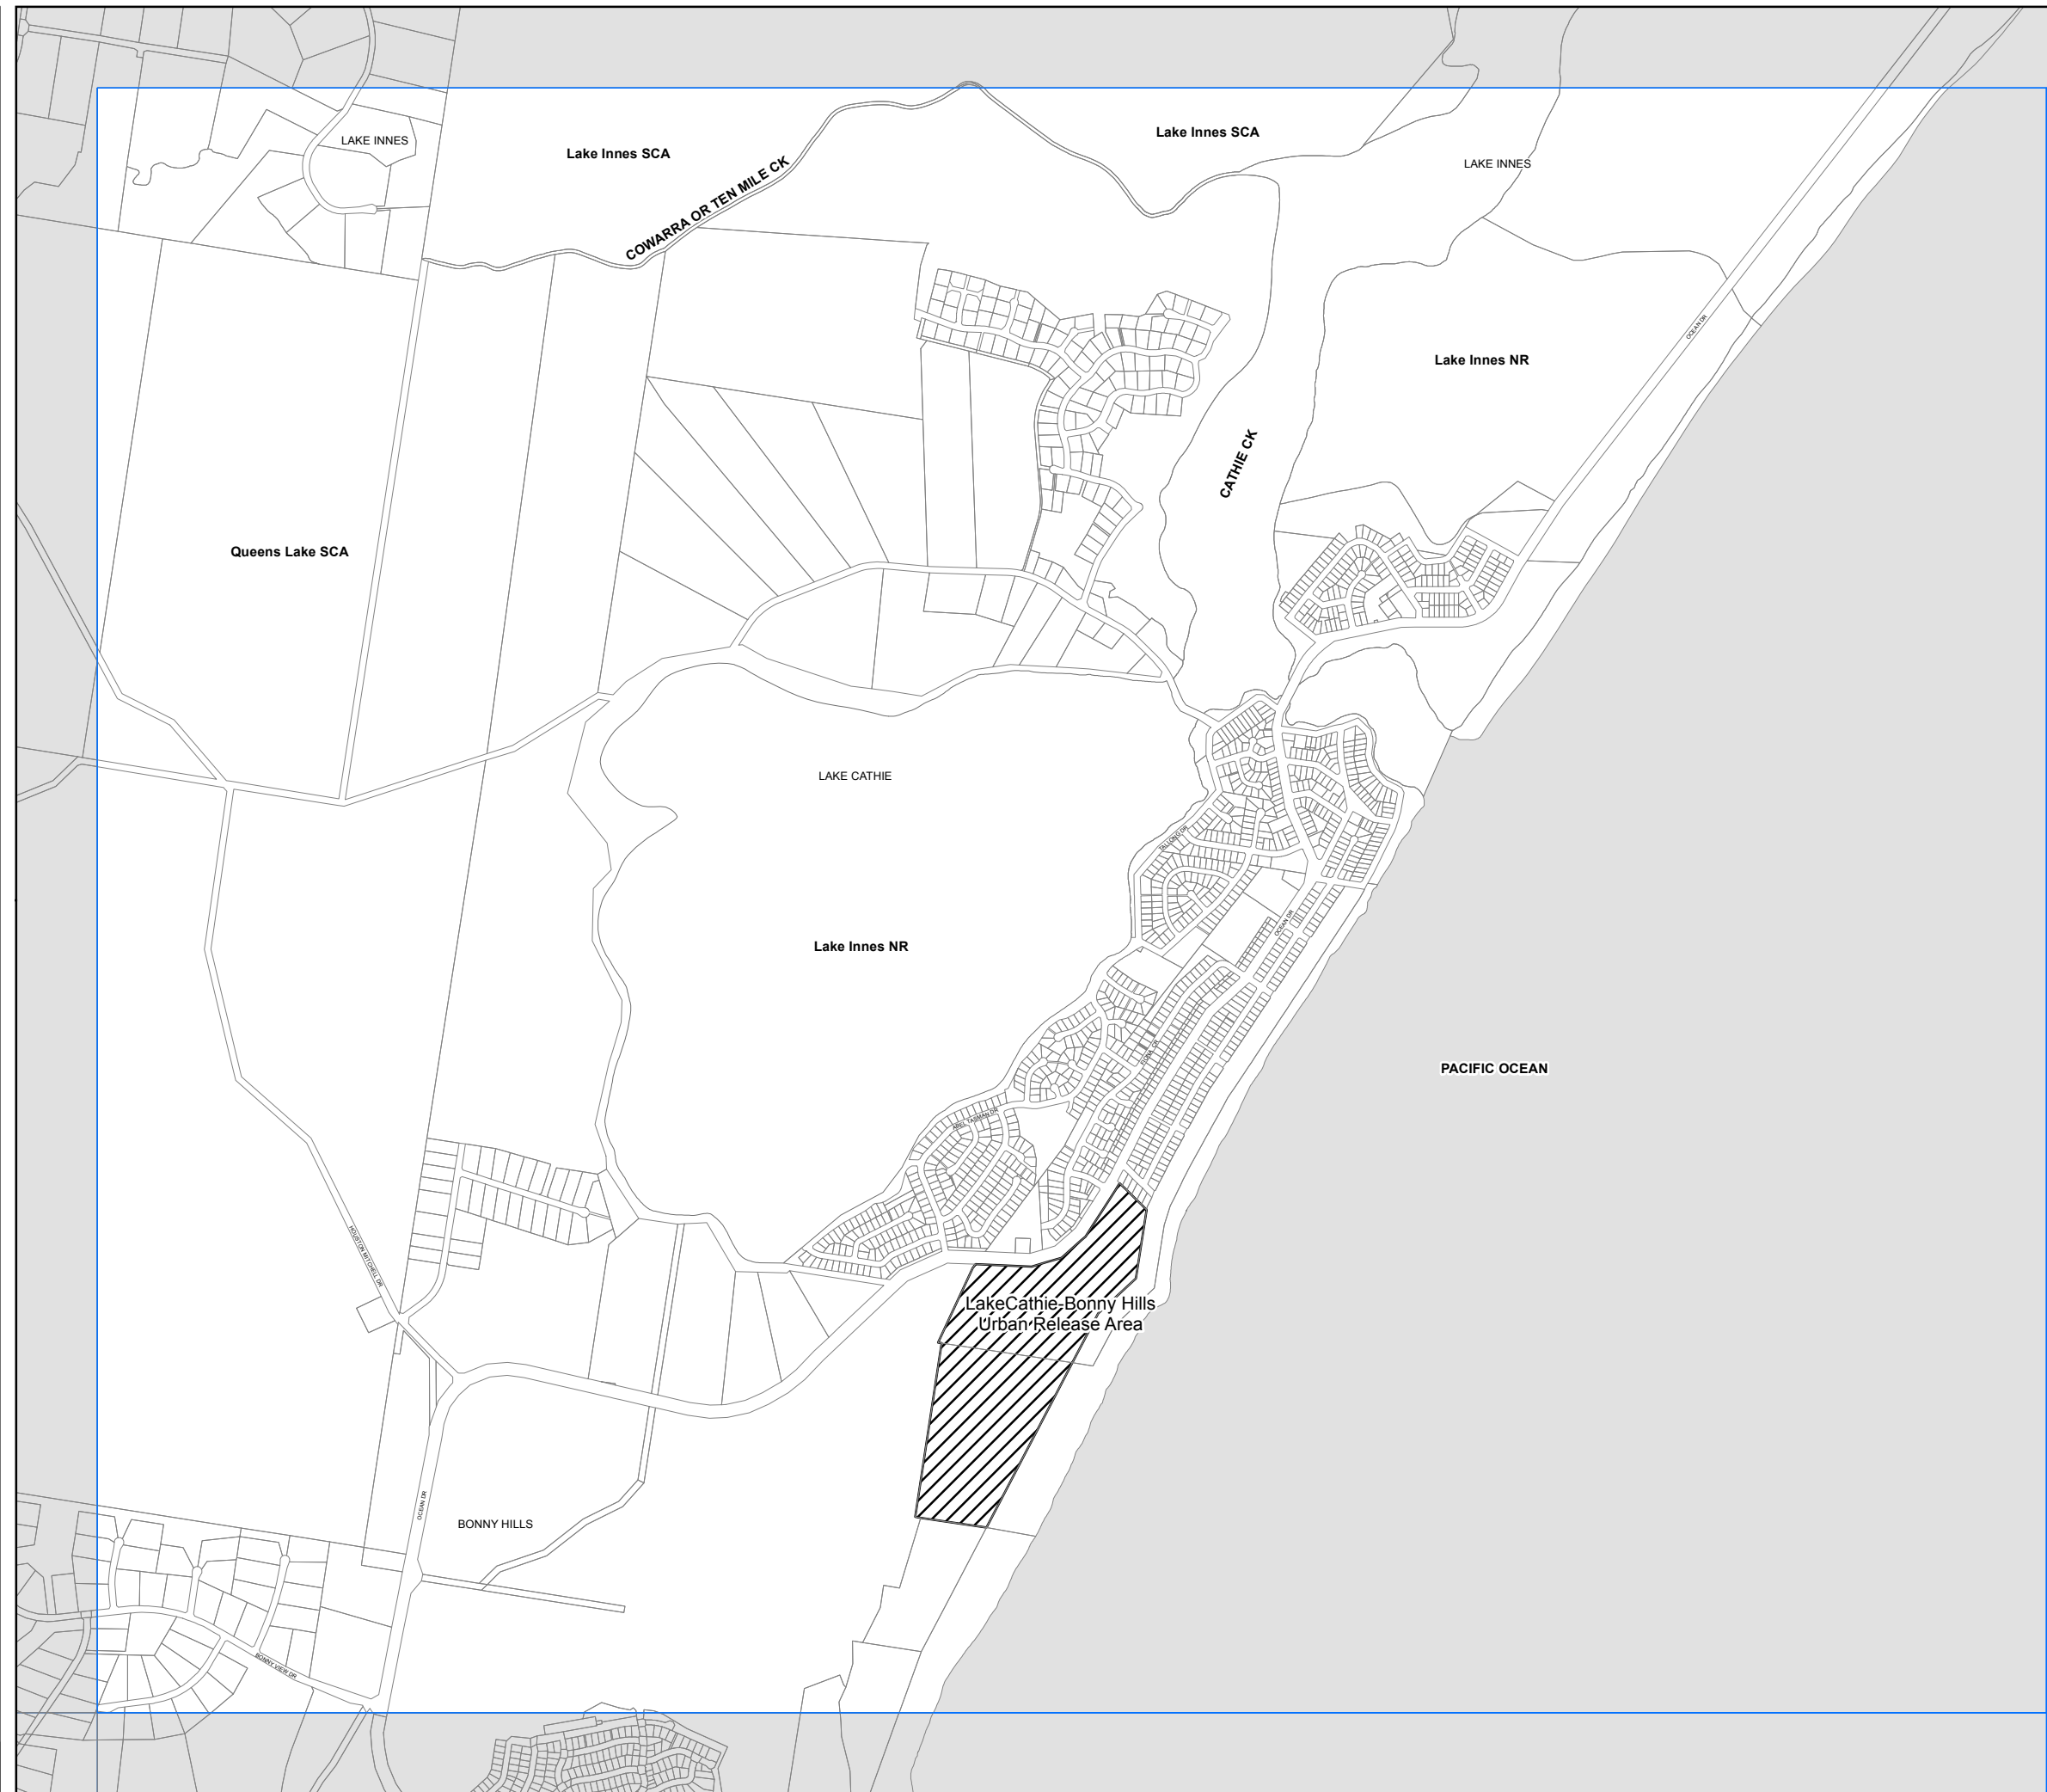

Port Macquarie-Hastings Local Environmental Plan 2011

Urban Release Area Map Sheet URA_013E

Urban Release Areas

Urban Release Area

Cadastral

Base data 1994 © Land and Property Management Authority of NSW (LPMA)
Addendum data © 26/07/2011 PMHC

Projection: GDA 1994 Zone 56

Map identification number: 6380_COM_URA_013E_020_20110726