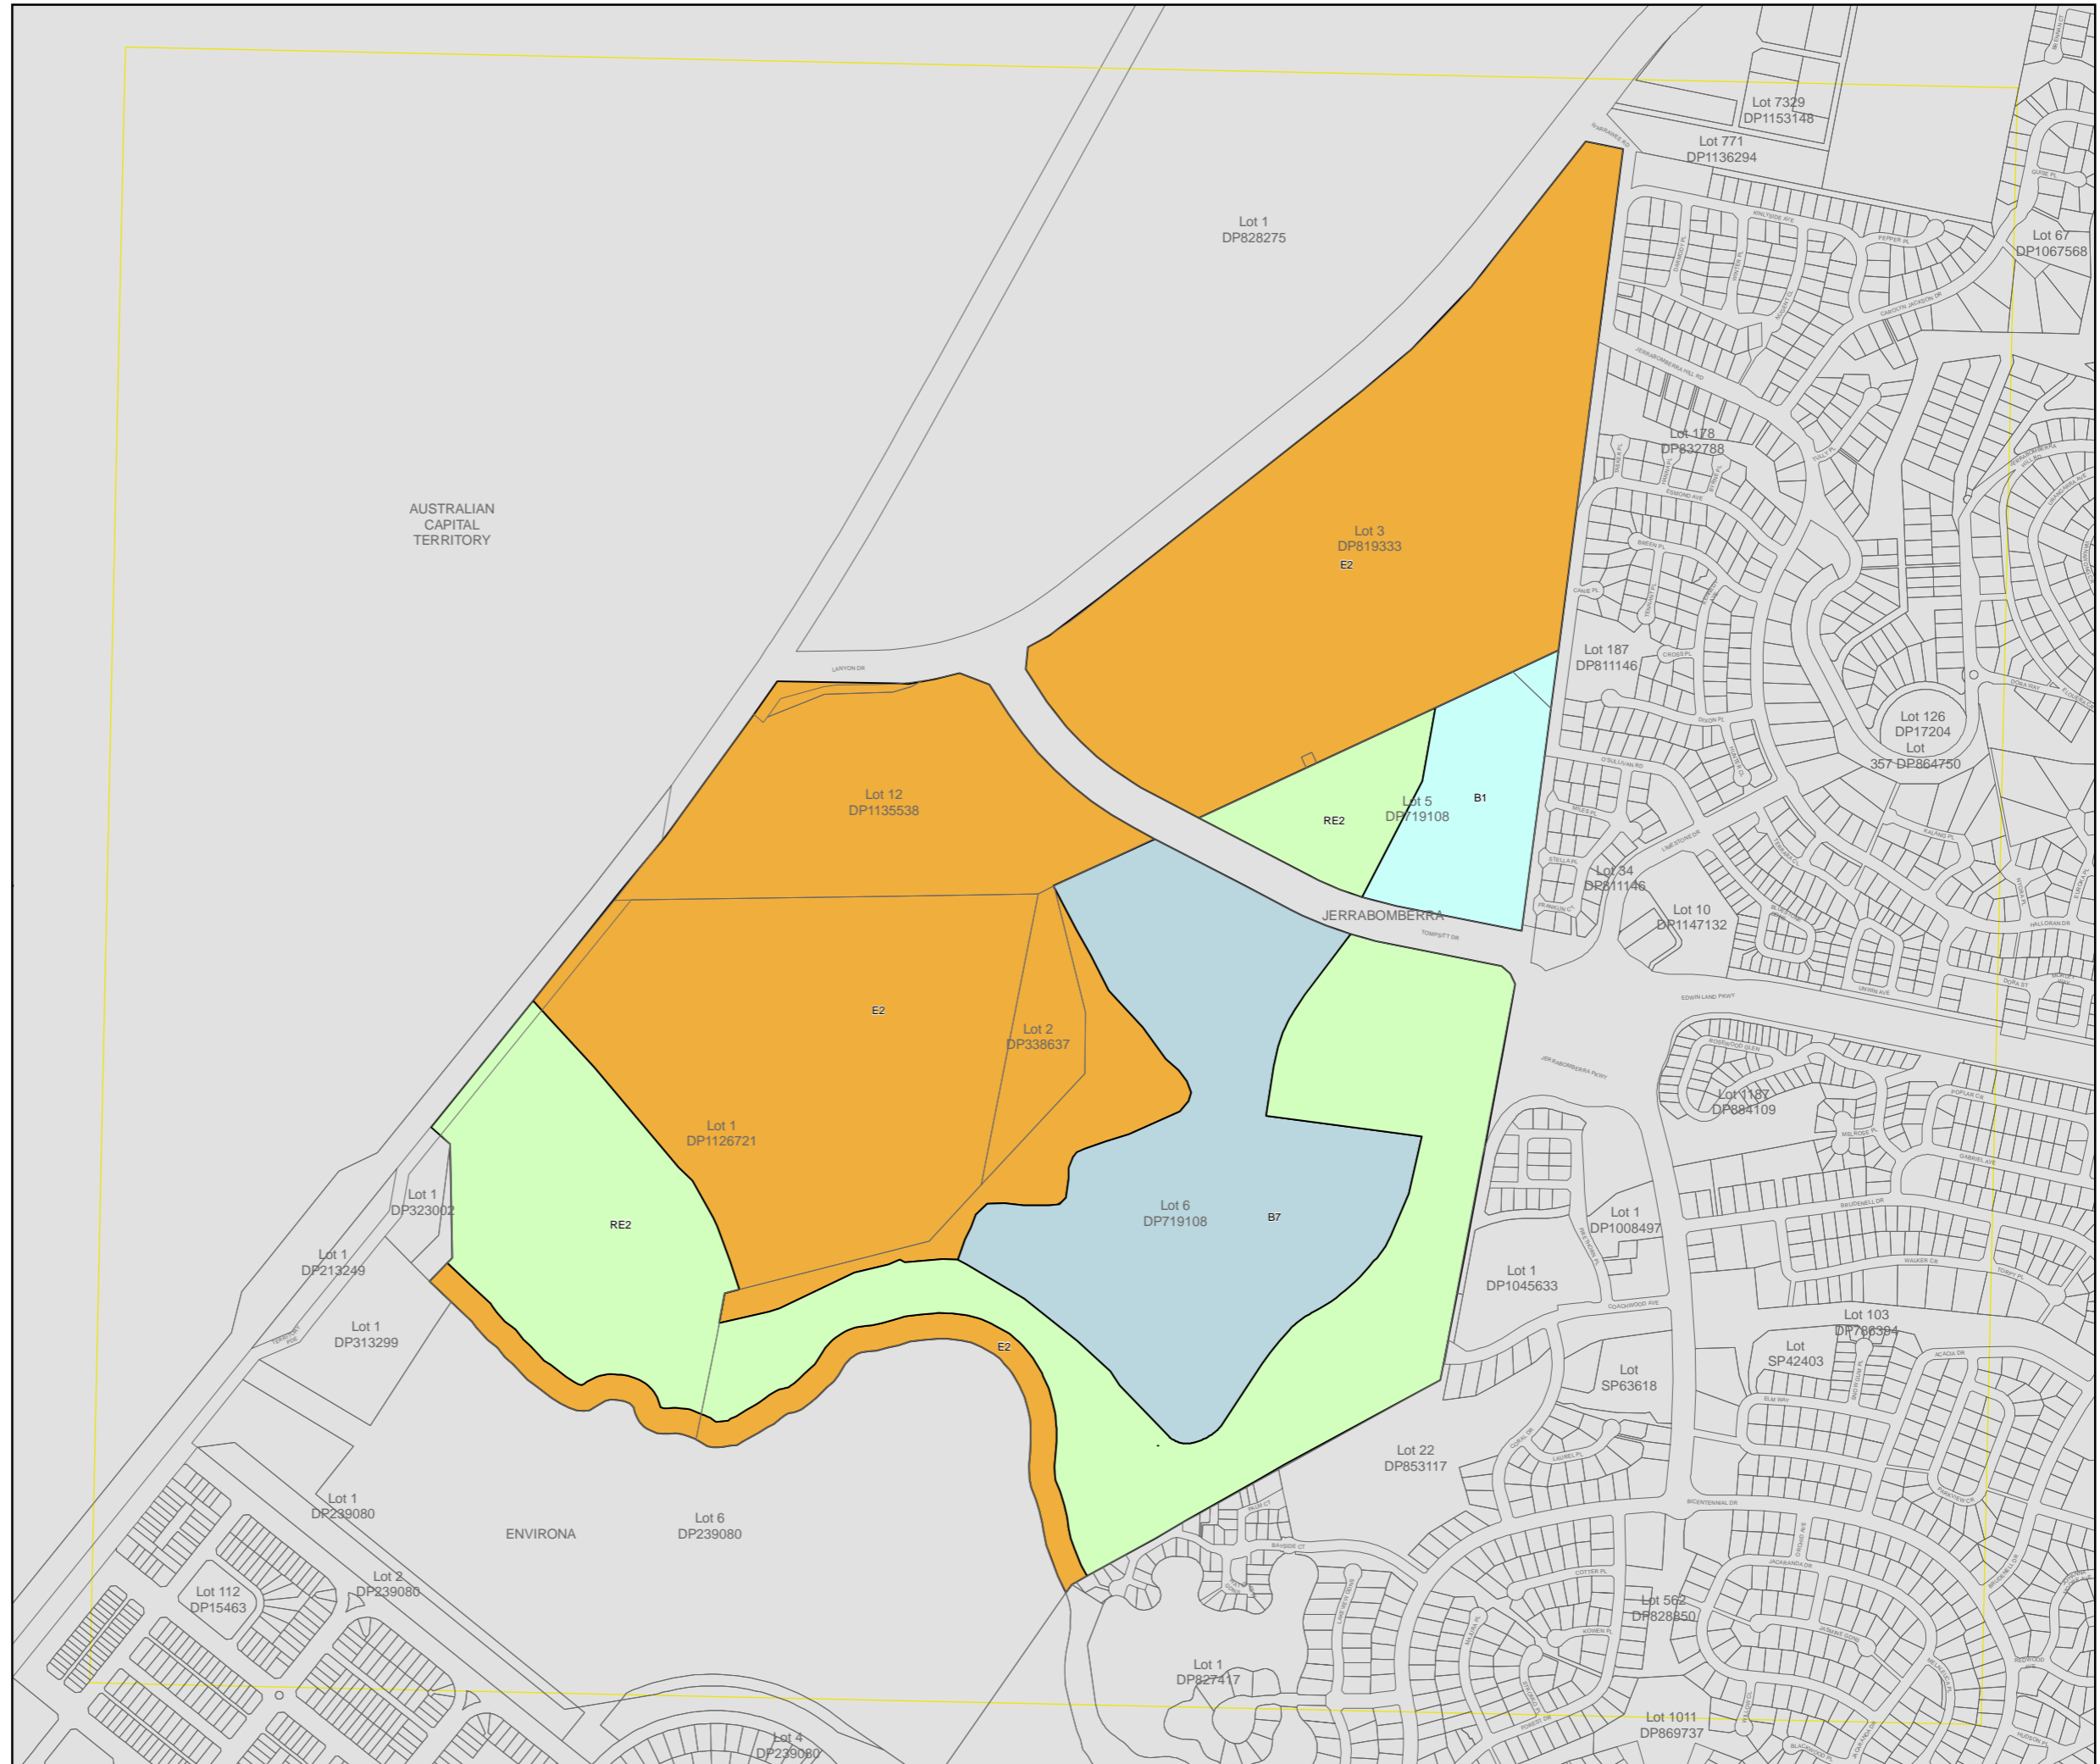

Queanbeyan
City Council

Queanbeyan Local Environmental Plan (Poplars) 2013

Land Zoning Map - Sheet LZN_001

Zone

- B1 Neighbourhood Centre
- B7 Business Park
- E2 Environmental Conservation
- RE2 Private Recreation

Cadastre

- Cadastre 03/08/2012 © Land and Property Information (LPI)

0 100 200 300 400 Metres

Scale: 1:10,000 @ A3

Projection: GDA 1994
MGA Zone 55

Map identification number:
6470_CEN_LZN_001_010_20130423