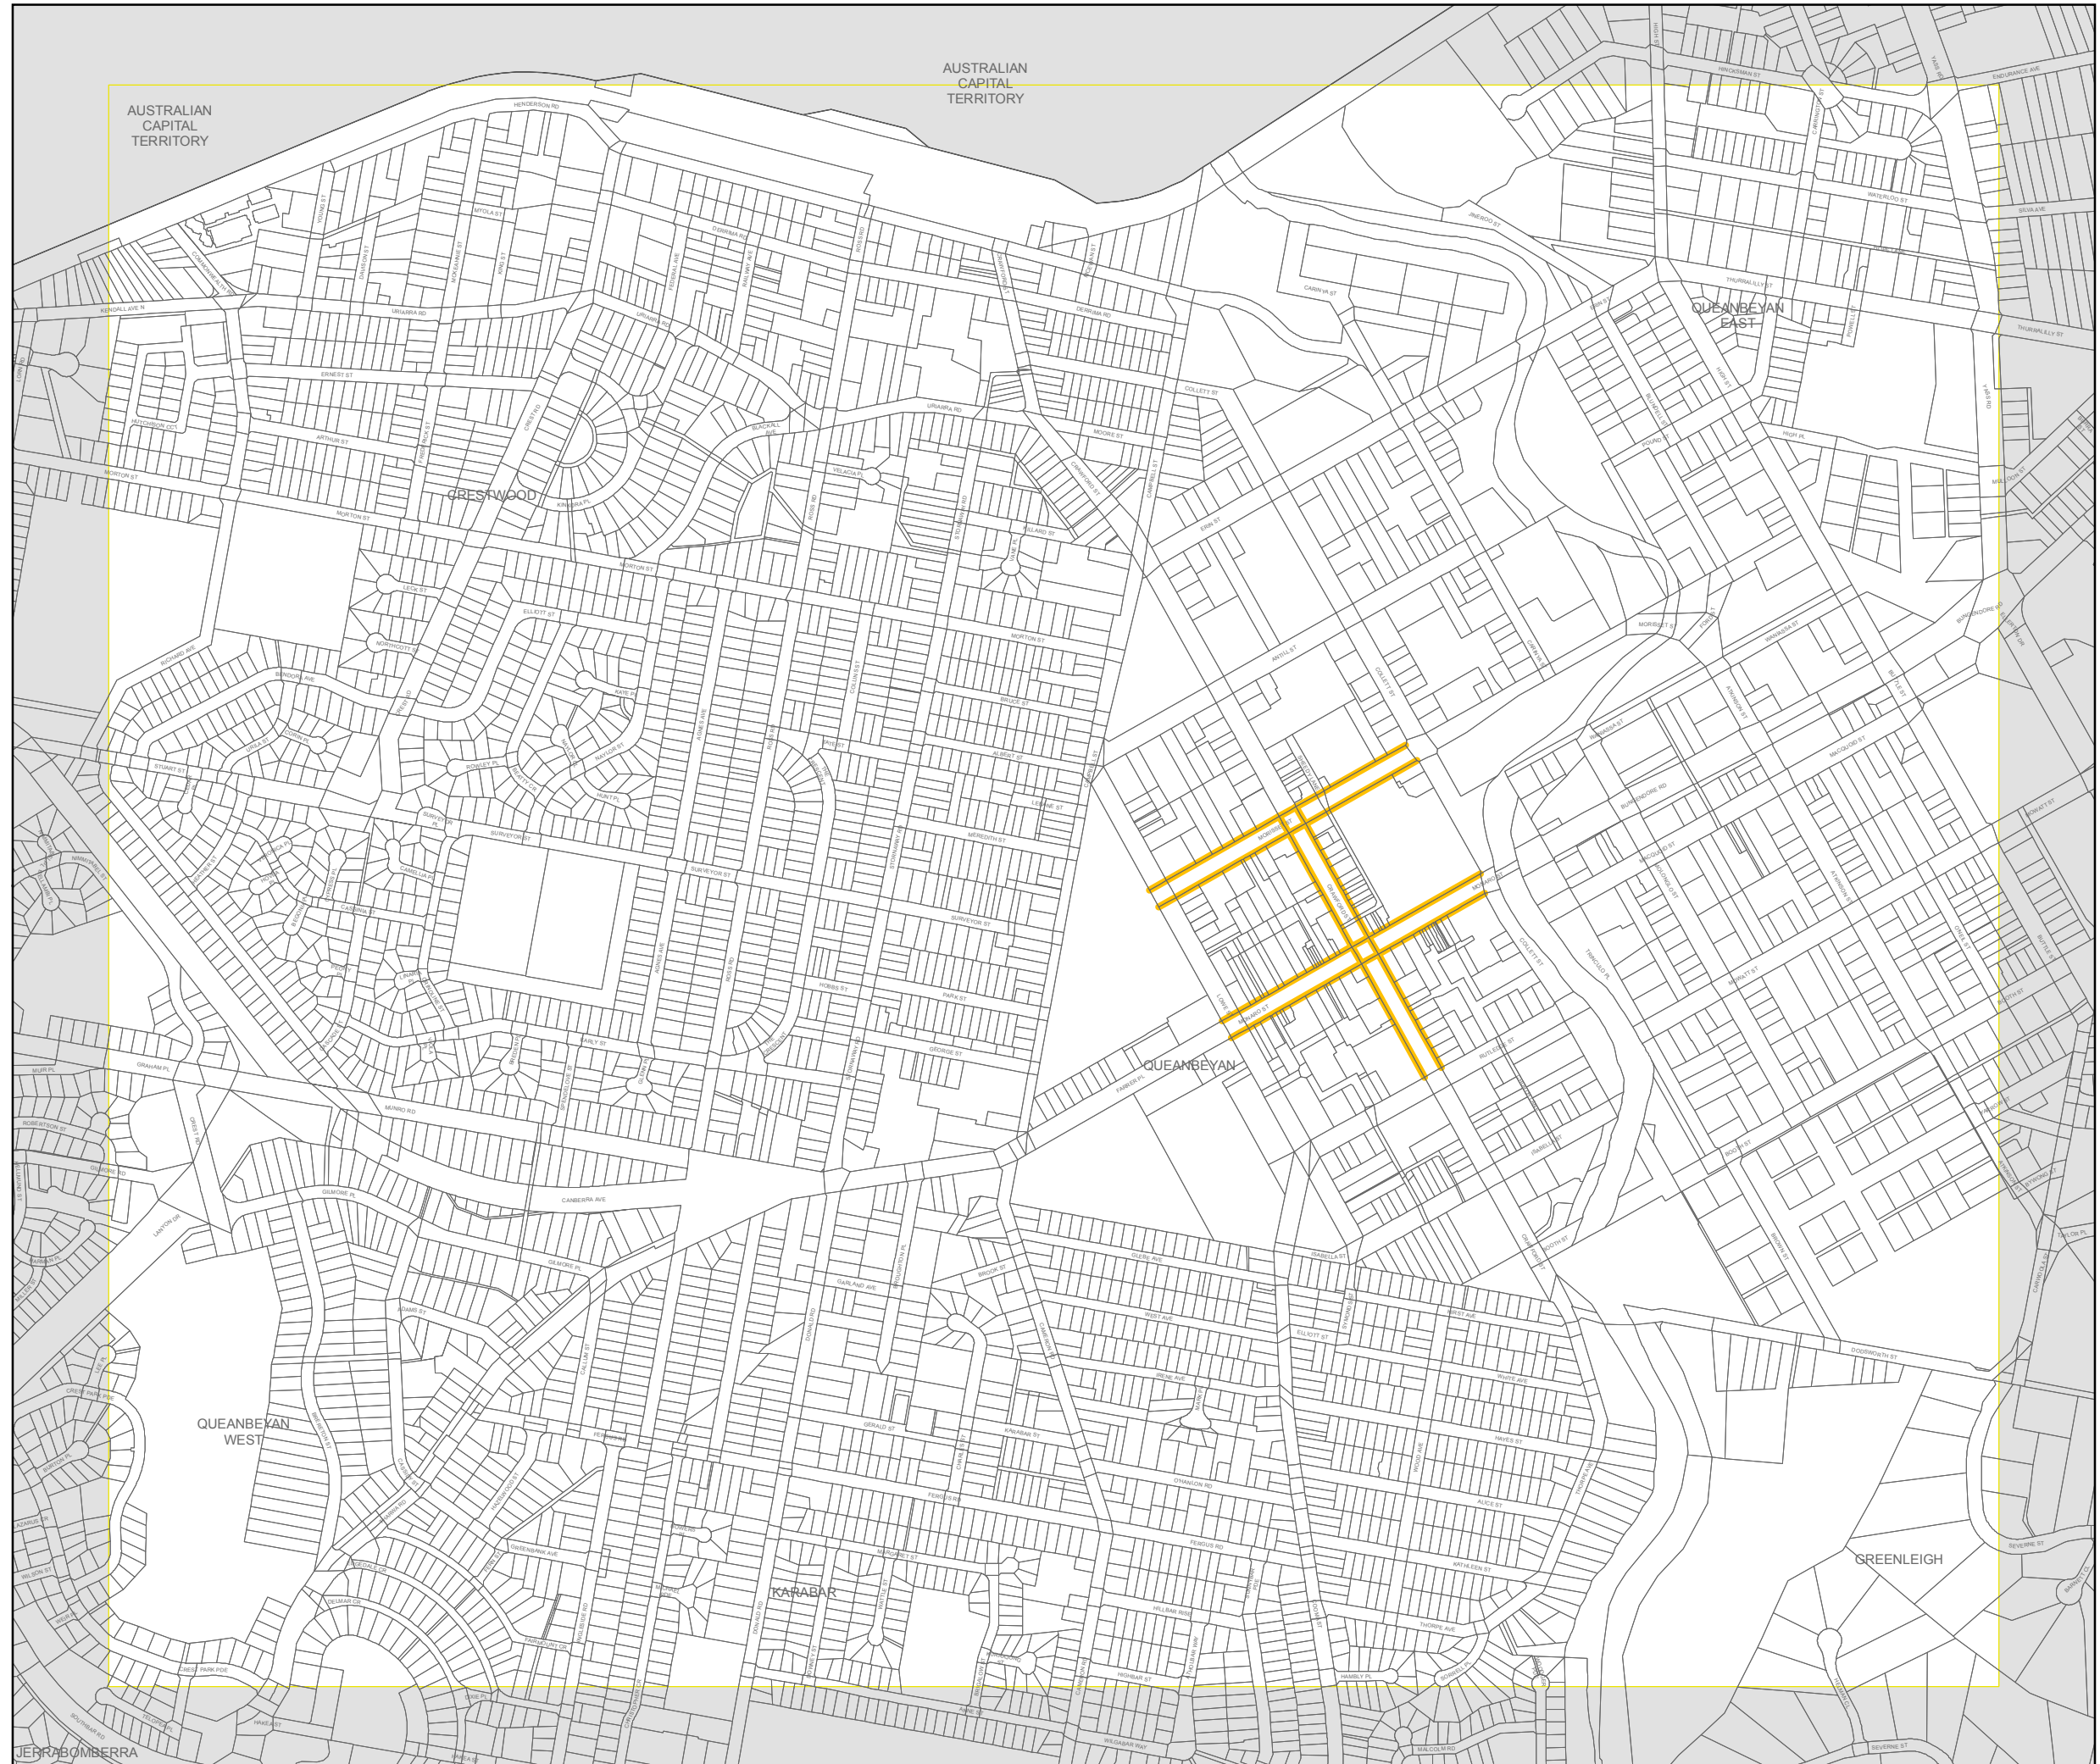

Queanbeyan
City Council

Queanbeyan Local Environmental Plan 2012

Active Street Frontages Map - Sheet ASF_005A

Active Street Frontage

 Active Street Frontage

Cadastre

 Cadastre 06/06/2012 © Land and Property Information (LPI)

0 200 400 Metres

Scale: 1:10,000 @ A3

Projection: GDA 1994
MGA Zone 55

Map identification number:
6470_COM_ASF_005A_010_20120919