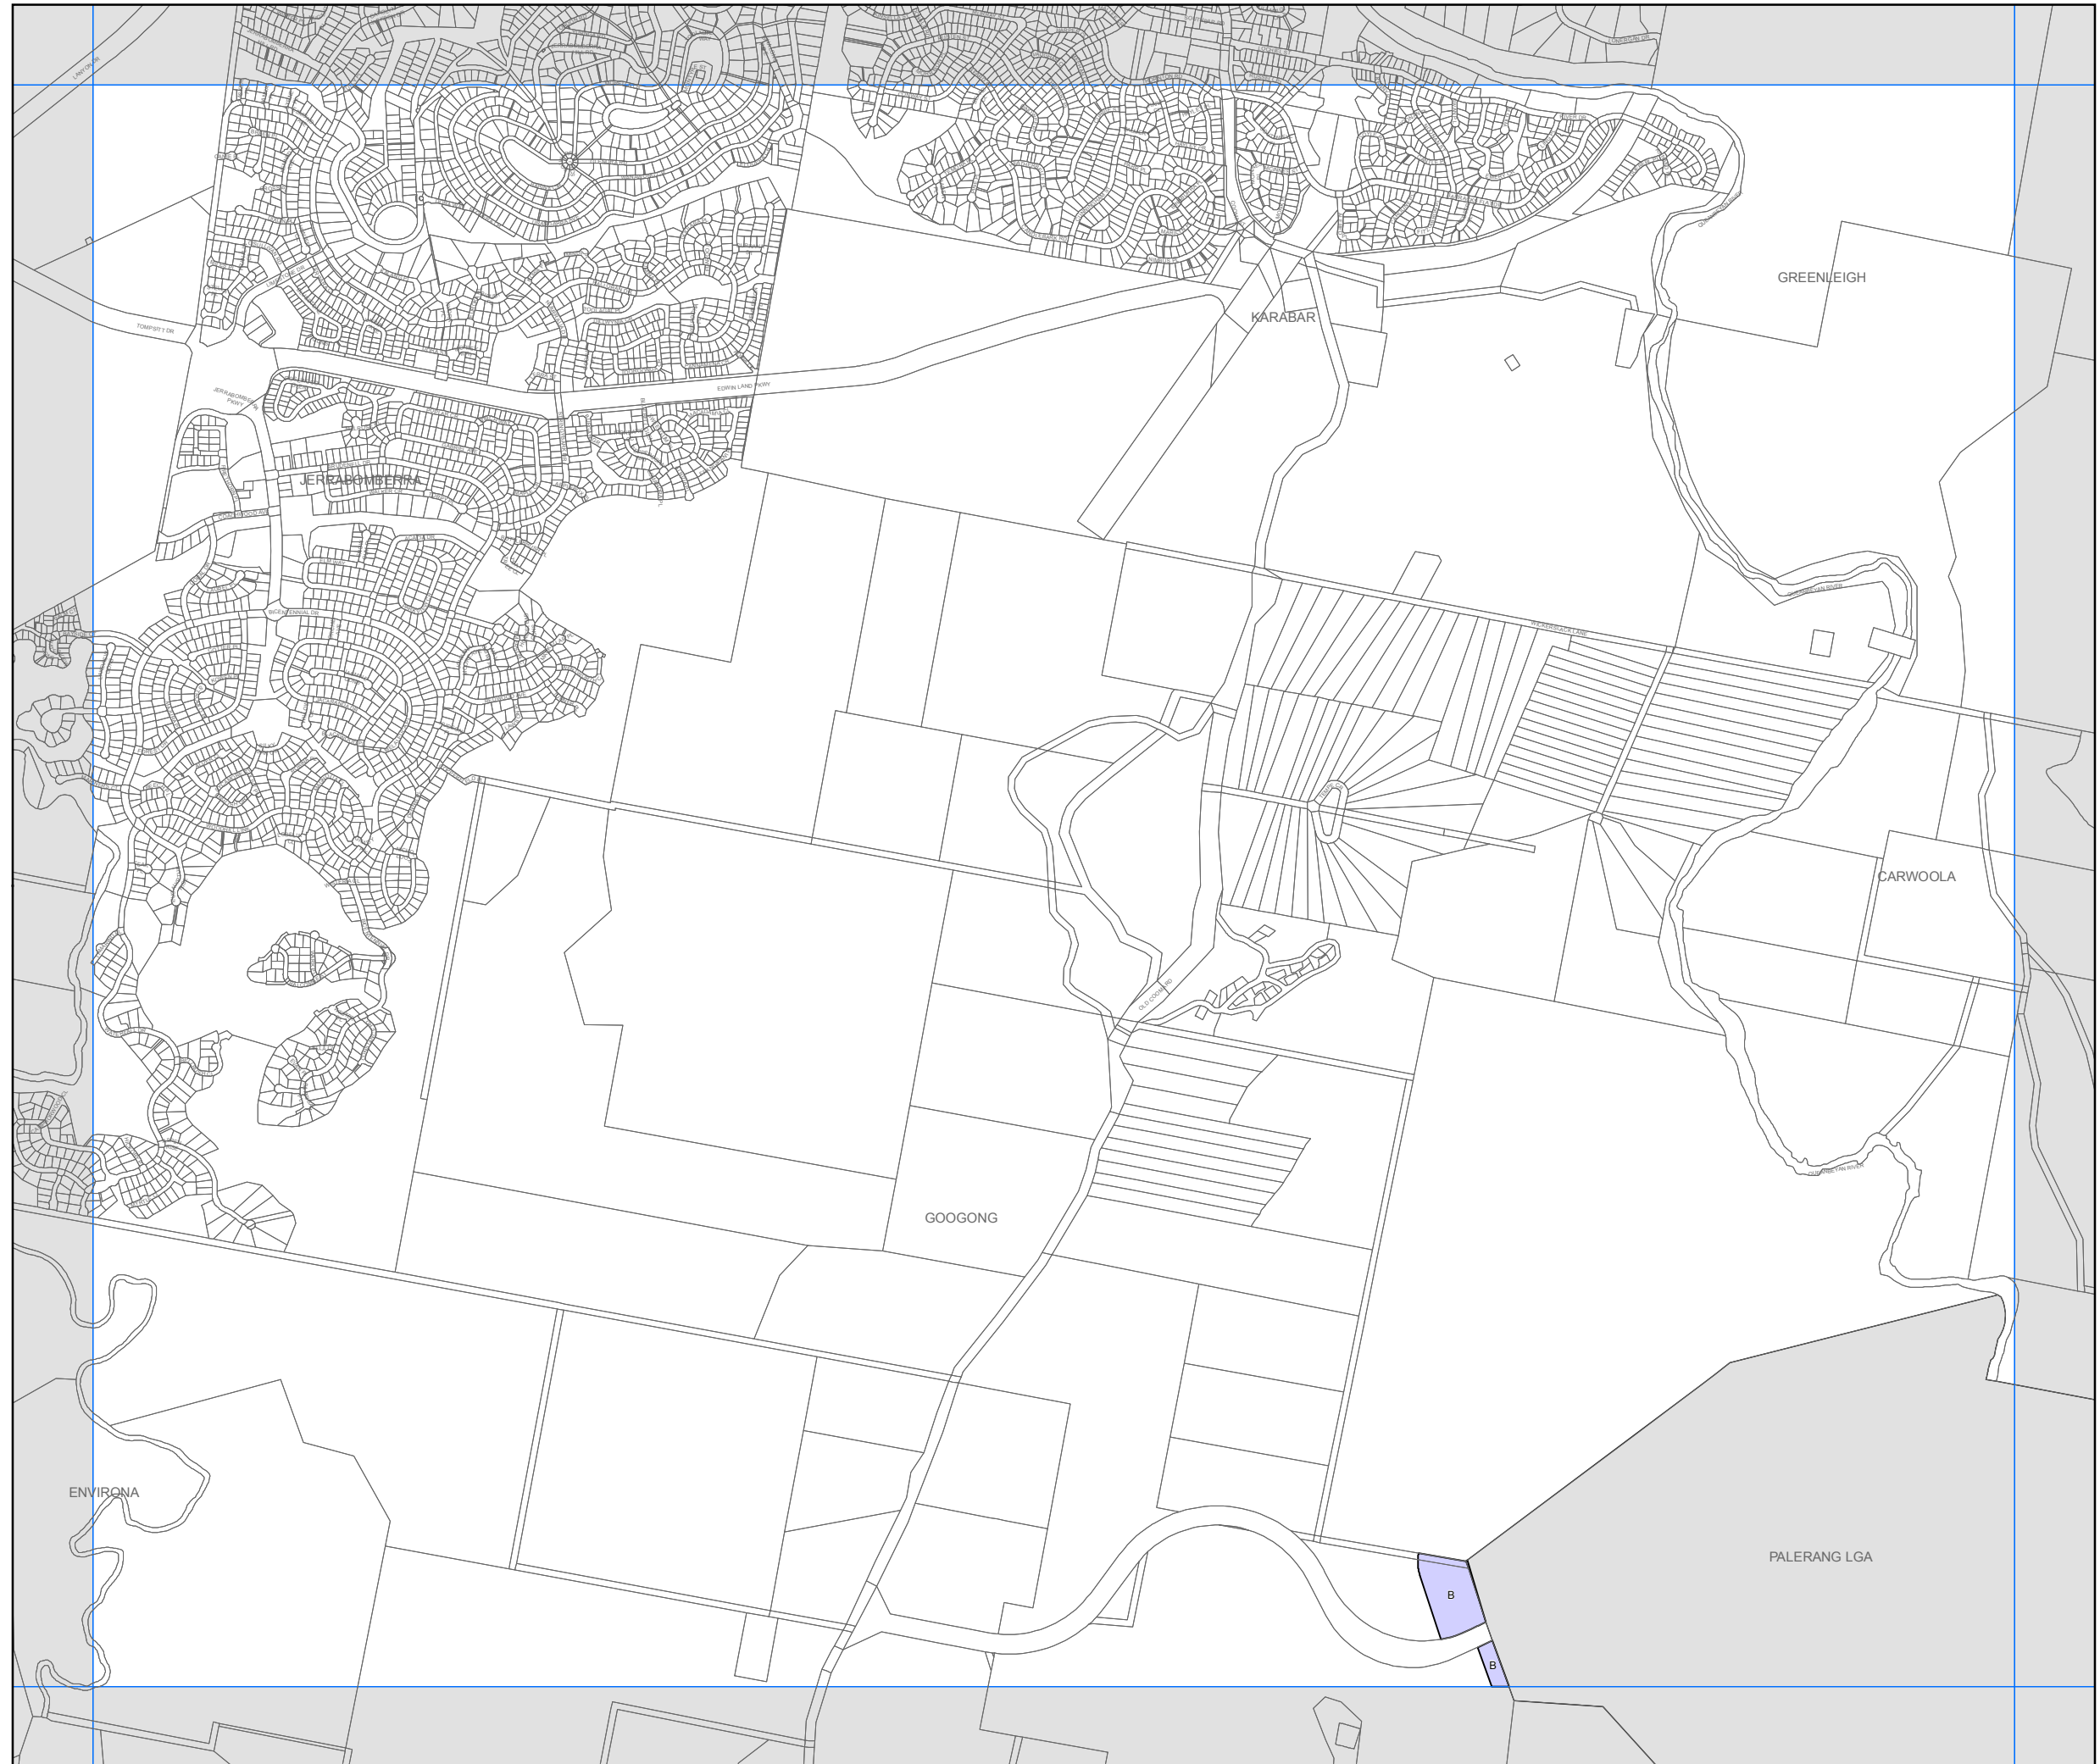

Queanbeyan
City Council

Queanbeyan Local Environmental Plan 2012

Googong Map - Sheet GNG_006

Googong

- Googong Common
- Googong Foreshore Buffer Area
- Additional Development Area

Cadastre

- Cadastre 06/06/2012 © Land and Property Information (LPI)

0 200 400 600 Metres

Scale: 1:20,000 @ A3

Projection: GDA 1994
MGA Zone 55

Map identification number:
6470_COM_GNG_006_020_20120919