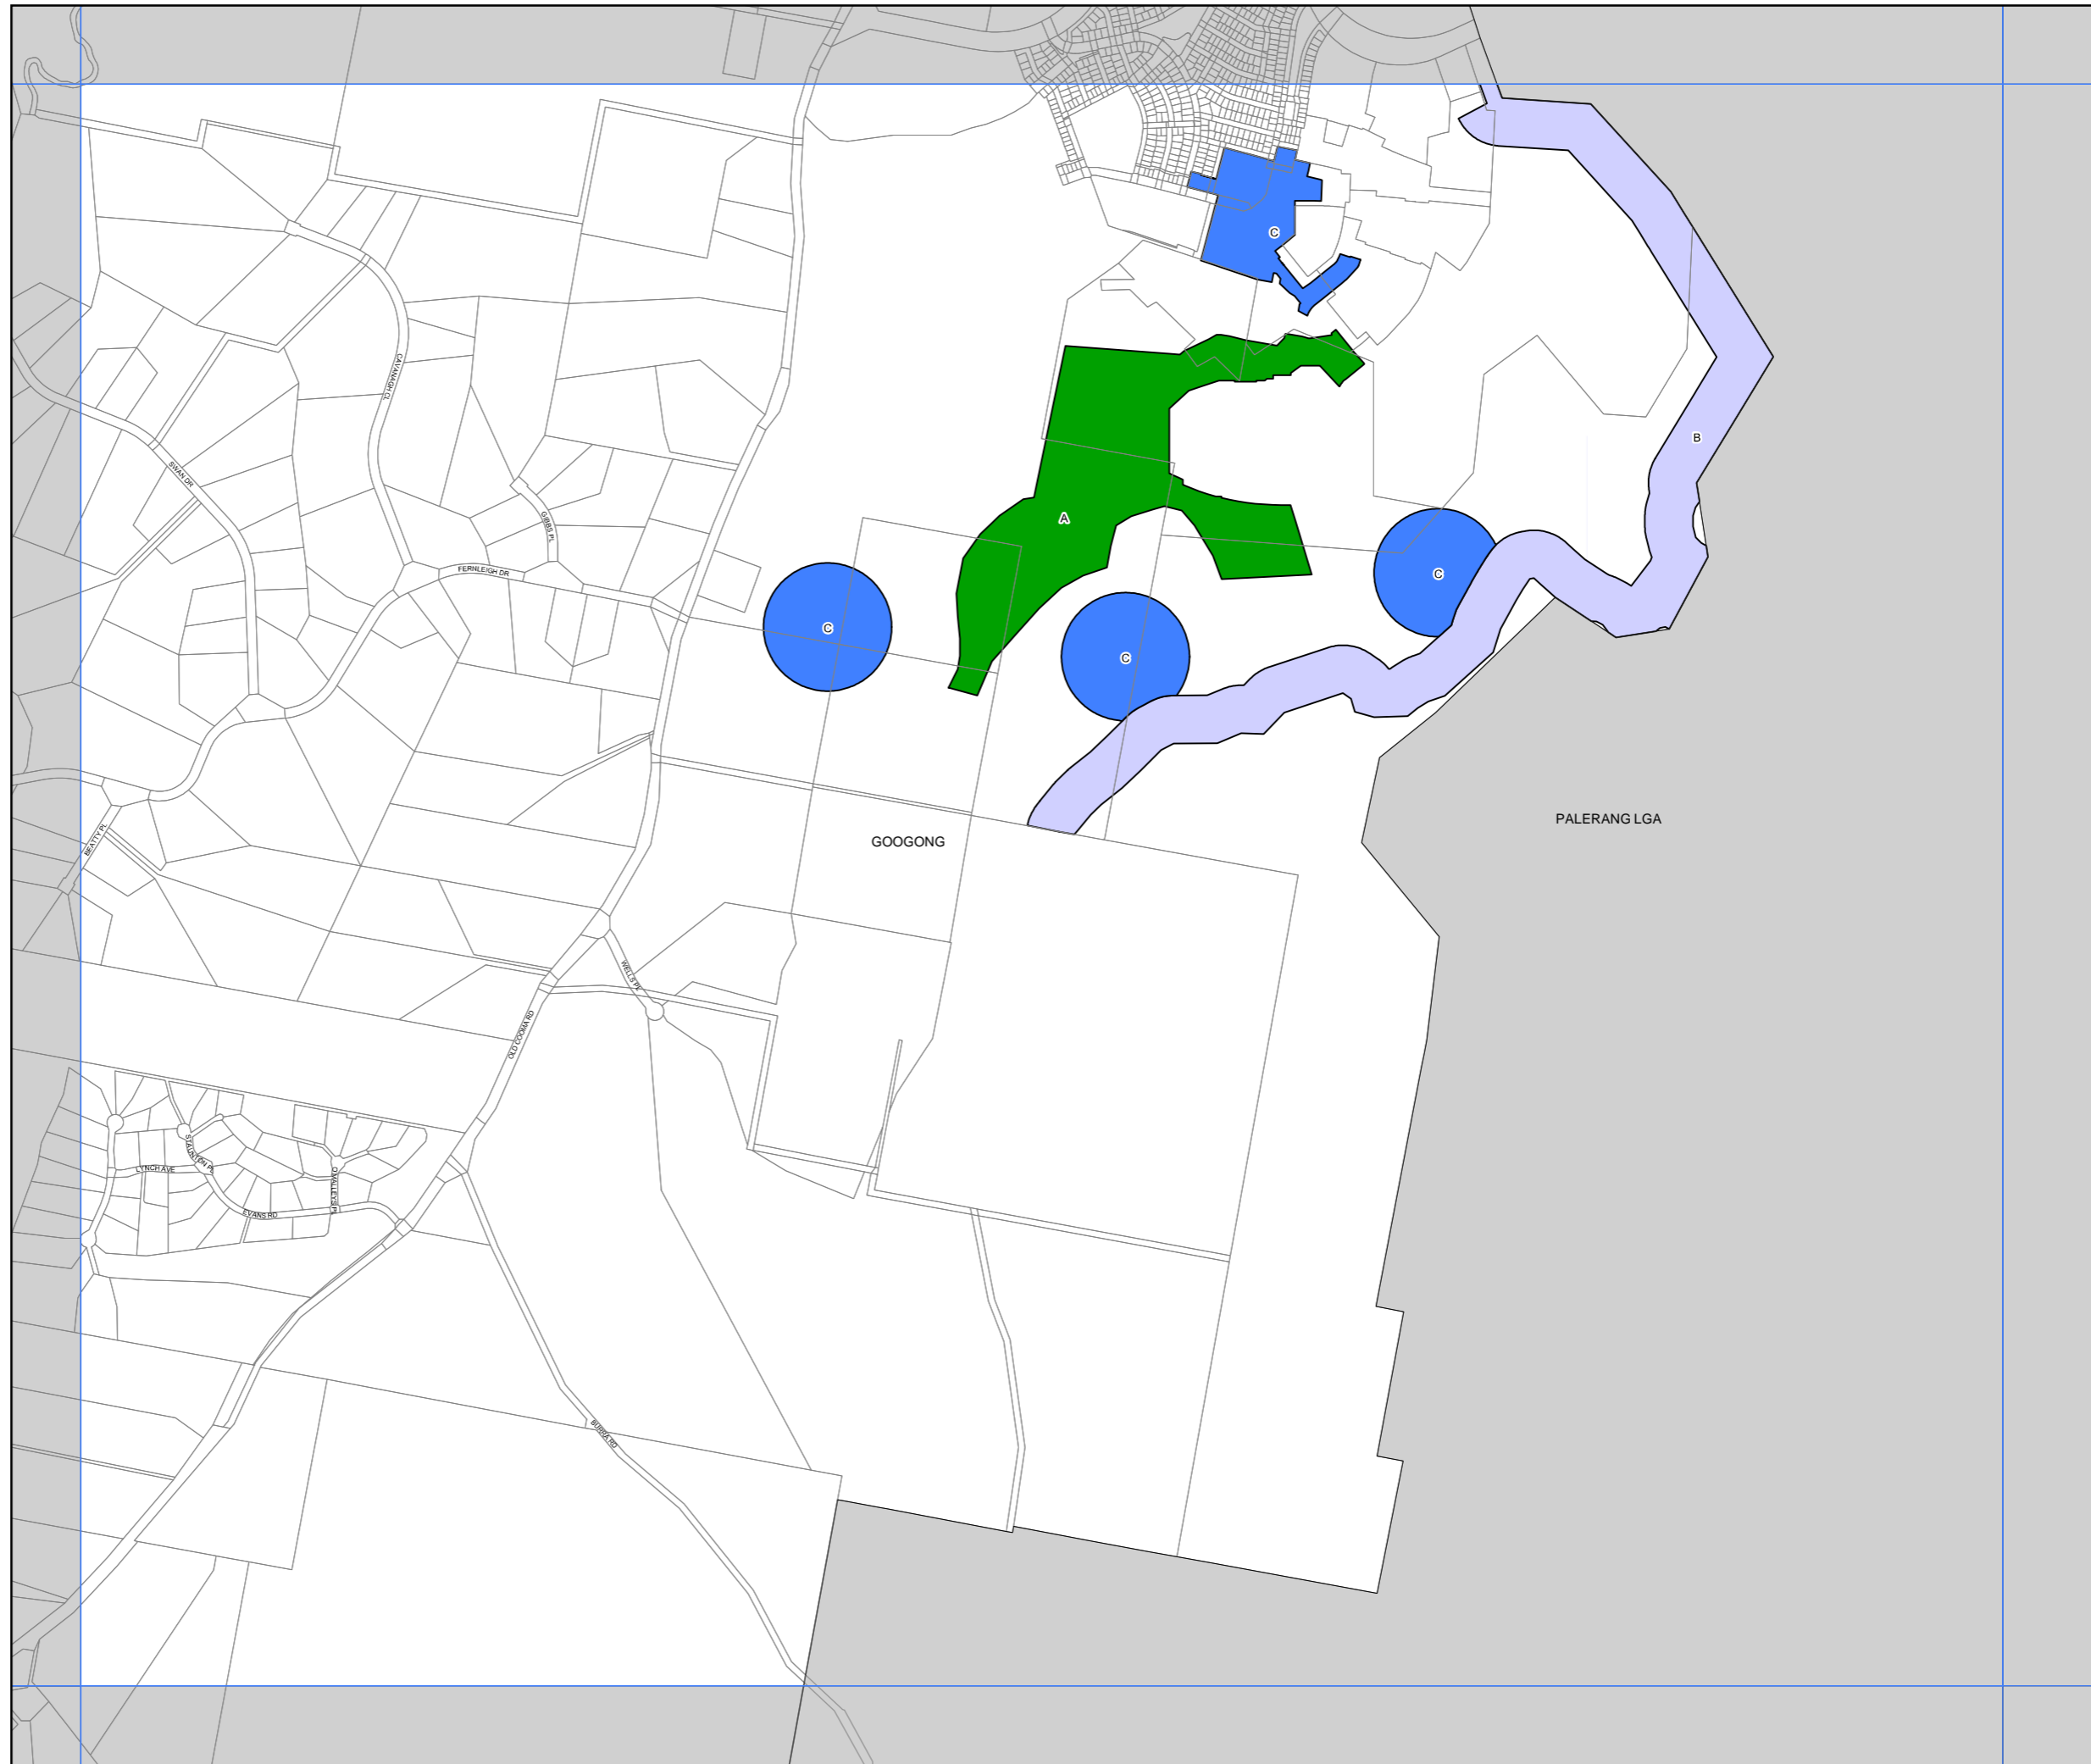

Queanbeyan
City Council

Queanbeyan Local Environmental Plan 2012

Googong Map - Sheet GNG_007

Googong

- Googong Common
- Googong Foreshore Buffer Area
- Additional Development Areas

Cadastre

- Cadastre 01/04/15 © Land and Property Information (LPI)

Projection: GDA 1994
Zone 55

Scale 1: 20000 @ A3

Map Identification Number:

6470_COM_GNG_007_020_20150511