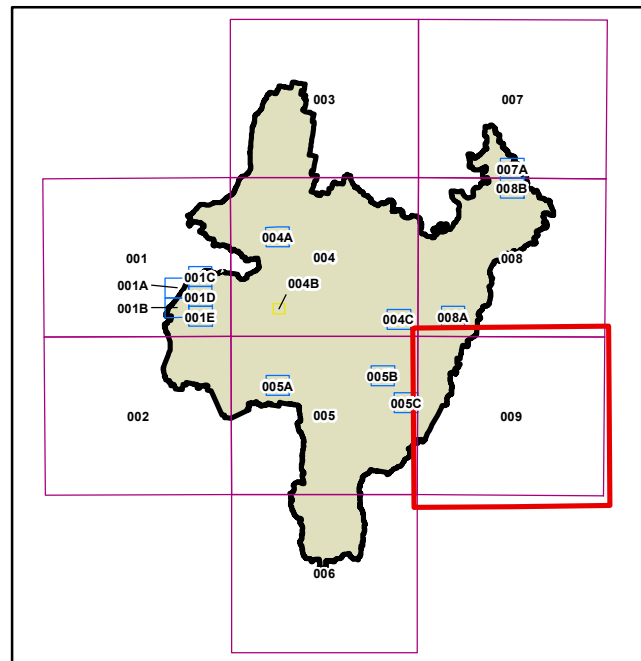

Land Zoning Map - Sheet LZN_009

- Zone**
- B1 Neighbourhood Centre
 - B2 Local Centre
 - B3 Commercial Core
 - B4 Mixed Use
 - B5 Business Development
 - B7 Business Park
 - C1 National Parks and Nature Reserves
 - C2 Environmental Conservation
 - C3 Environmental Management
 - C4 Environmental Living
 - IN1 General Industrial
 - IN2 Light Industrial
 - R1 General Residential
 - R2 Low Density Residential
 - R3 Medium Density Residential
 - R4 High Density Residential
 - R5 Large Lot Residential
 - RE1 Public Recreation
 - RE2 Private Recreation
 - RU1 Primary Production
 - RU2 Rural Landscape
 - RU3 Forestry
 - RU5 Village
 - SP1 Special Activities
 - SP2 Infrastructure
 - W1 Natural Waterways

Cadastre
 Base data 01/11/2021 © Spatial Services

Projection: GDA 1994
 MGA Zone 55
 Scale: 1:160,000 @ A3