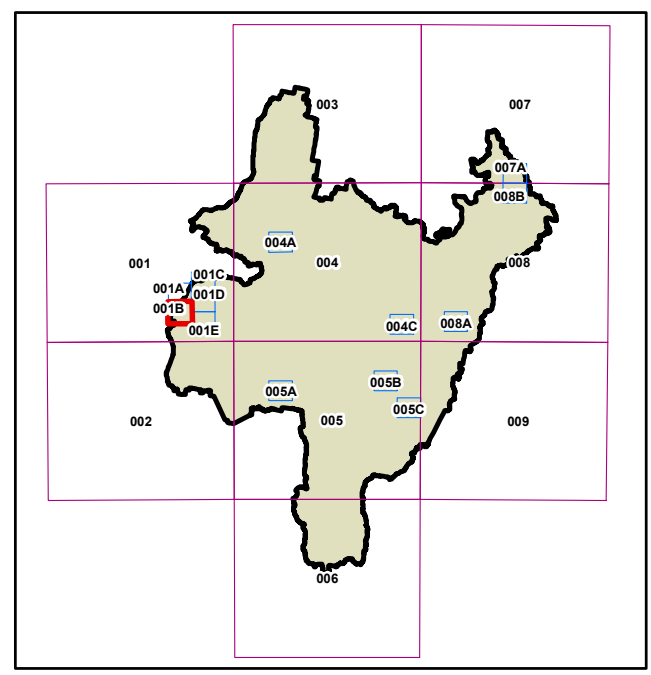

**Secondary Dwelling and Dual Occupancy Map -  
Sheet SDO\_001B**

- Secondary Dwelling and Dual Occupancy**
- D1** Dual Occupancy, 1500 m2
  - D2** Dual Occupancy, 8000 m2
  - D3** Dual Occupancy, 20000 m2
  - SD1** Secondary Dwelling or Dual Occupancy, 600 m2
  - SD2** Secondary Dwelling or Dual Occupancy, 1200 m2
  - SD3** Secondary Dwelling or Dual Occupancy, 2000 m2
  - SD4** Secondary Dwelling or Dual Occupancy, 3000 m2
  - SD5** Secondary Dwelling or Dual Occupancy, 20000 m2
  - SD6** Secondary Dwelling or Dual Occupancy, 40000 m2
  - SD7** Secondary Dwelling or Dual Occupancy, 60000 m2
  - SD8** Secondary Dwelling or Dual Occupancy, 15 ha
  - SD9** Secondary Dwelling or Dual Occupancy, 80 ha
- Cadastre**
- Base data 29/11/2022 © Spatial Services

Projection: GDA 1994  
MGA Zone 55  
Scale: 1:20,000 @ A3