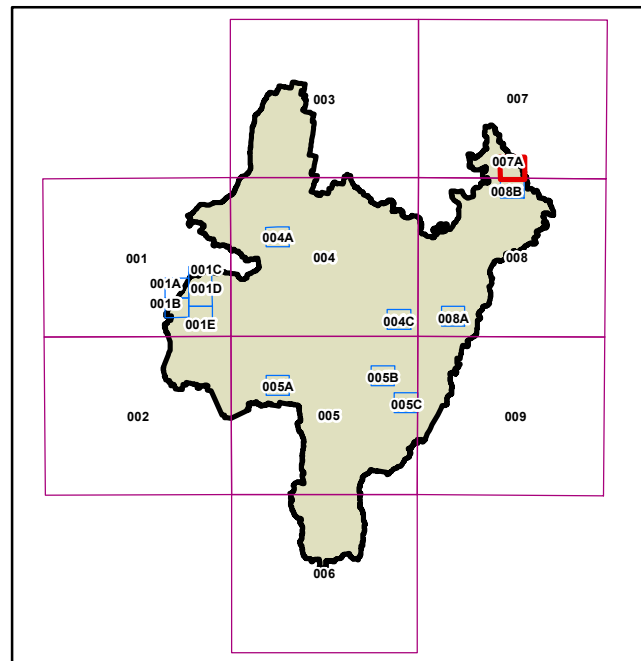

Secondary Dwelling and Dual Occupancy Map - Sheet SDO_007A

Secondary Dwelling and Dual Occupancy

- D1** Dual Occupancy, 1500 m2
- D2** Dual Occupancy, 8000 m2
- D3** Dual Occupancy, 20000 m2
- SD1** Secondary Dwelling or Dual Occupancy, 600 m2
- SD2** Secondary Dwelling or Dual Occupancy, 1200 m2
- SD3** Secondary Dwelling or Dual Occupancy, 2000 m2
- SD4** Secondary Dwelling or Dual Occupancy, 3000 m2
- SD5** Secondary Dwelling or Dual Occupancy, 20000 m2
- SD6** Secondary Dwelling or Dual Occupancy, 40000 m2
- SD7** Secondary Dwelling or Dual Occupancy, 60000 m2
- SD8** Secondary Dwelling or Dual Occupancy, 15 ha
- SD9** Secondary Dwelling or Dual Occupancy, 80 ha

Cadastre

Base data 01/11/2021 © Spatial Services

Projection: GDA 1994
MGA Zone 55

Scale: 1:20,000 @ A3