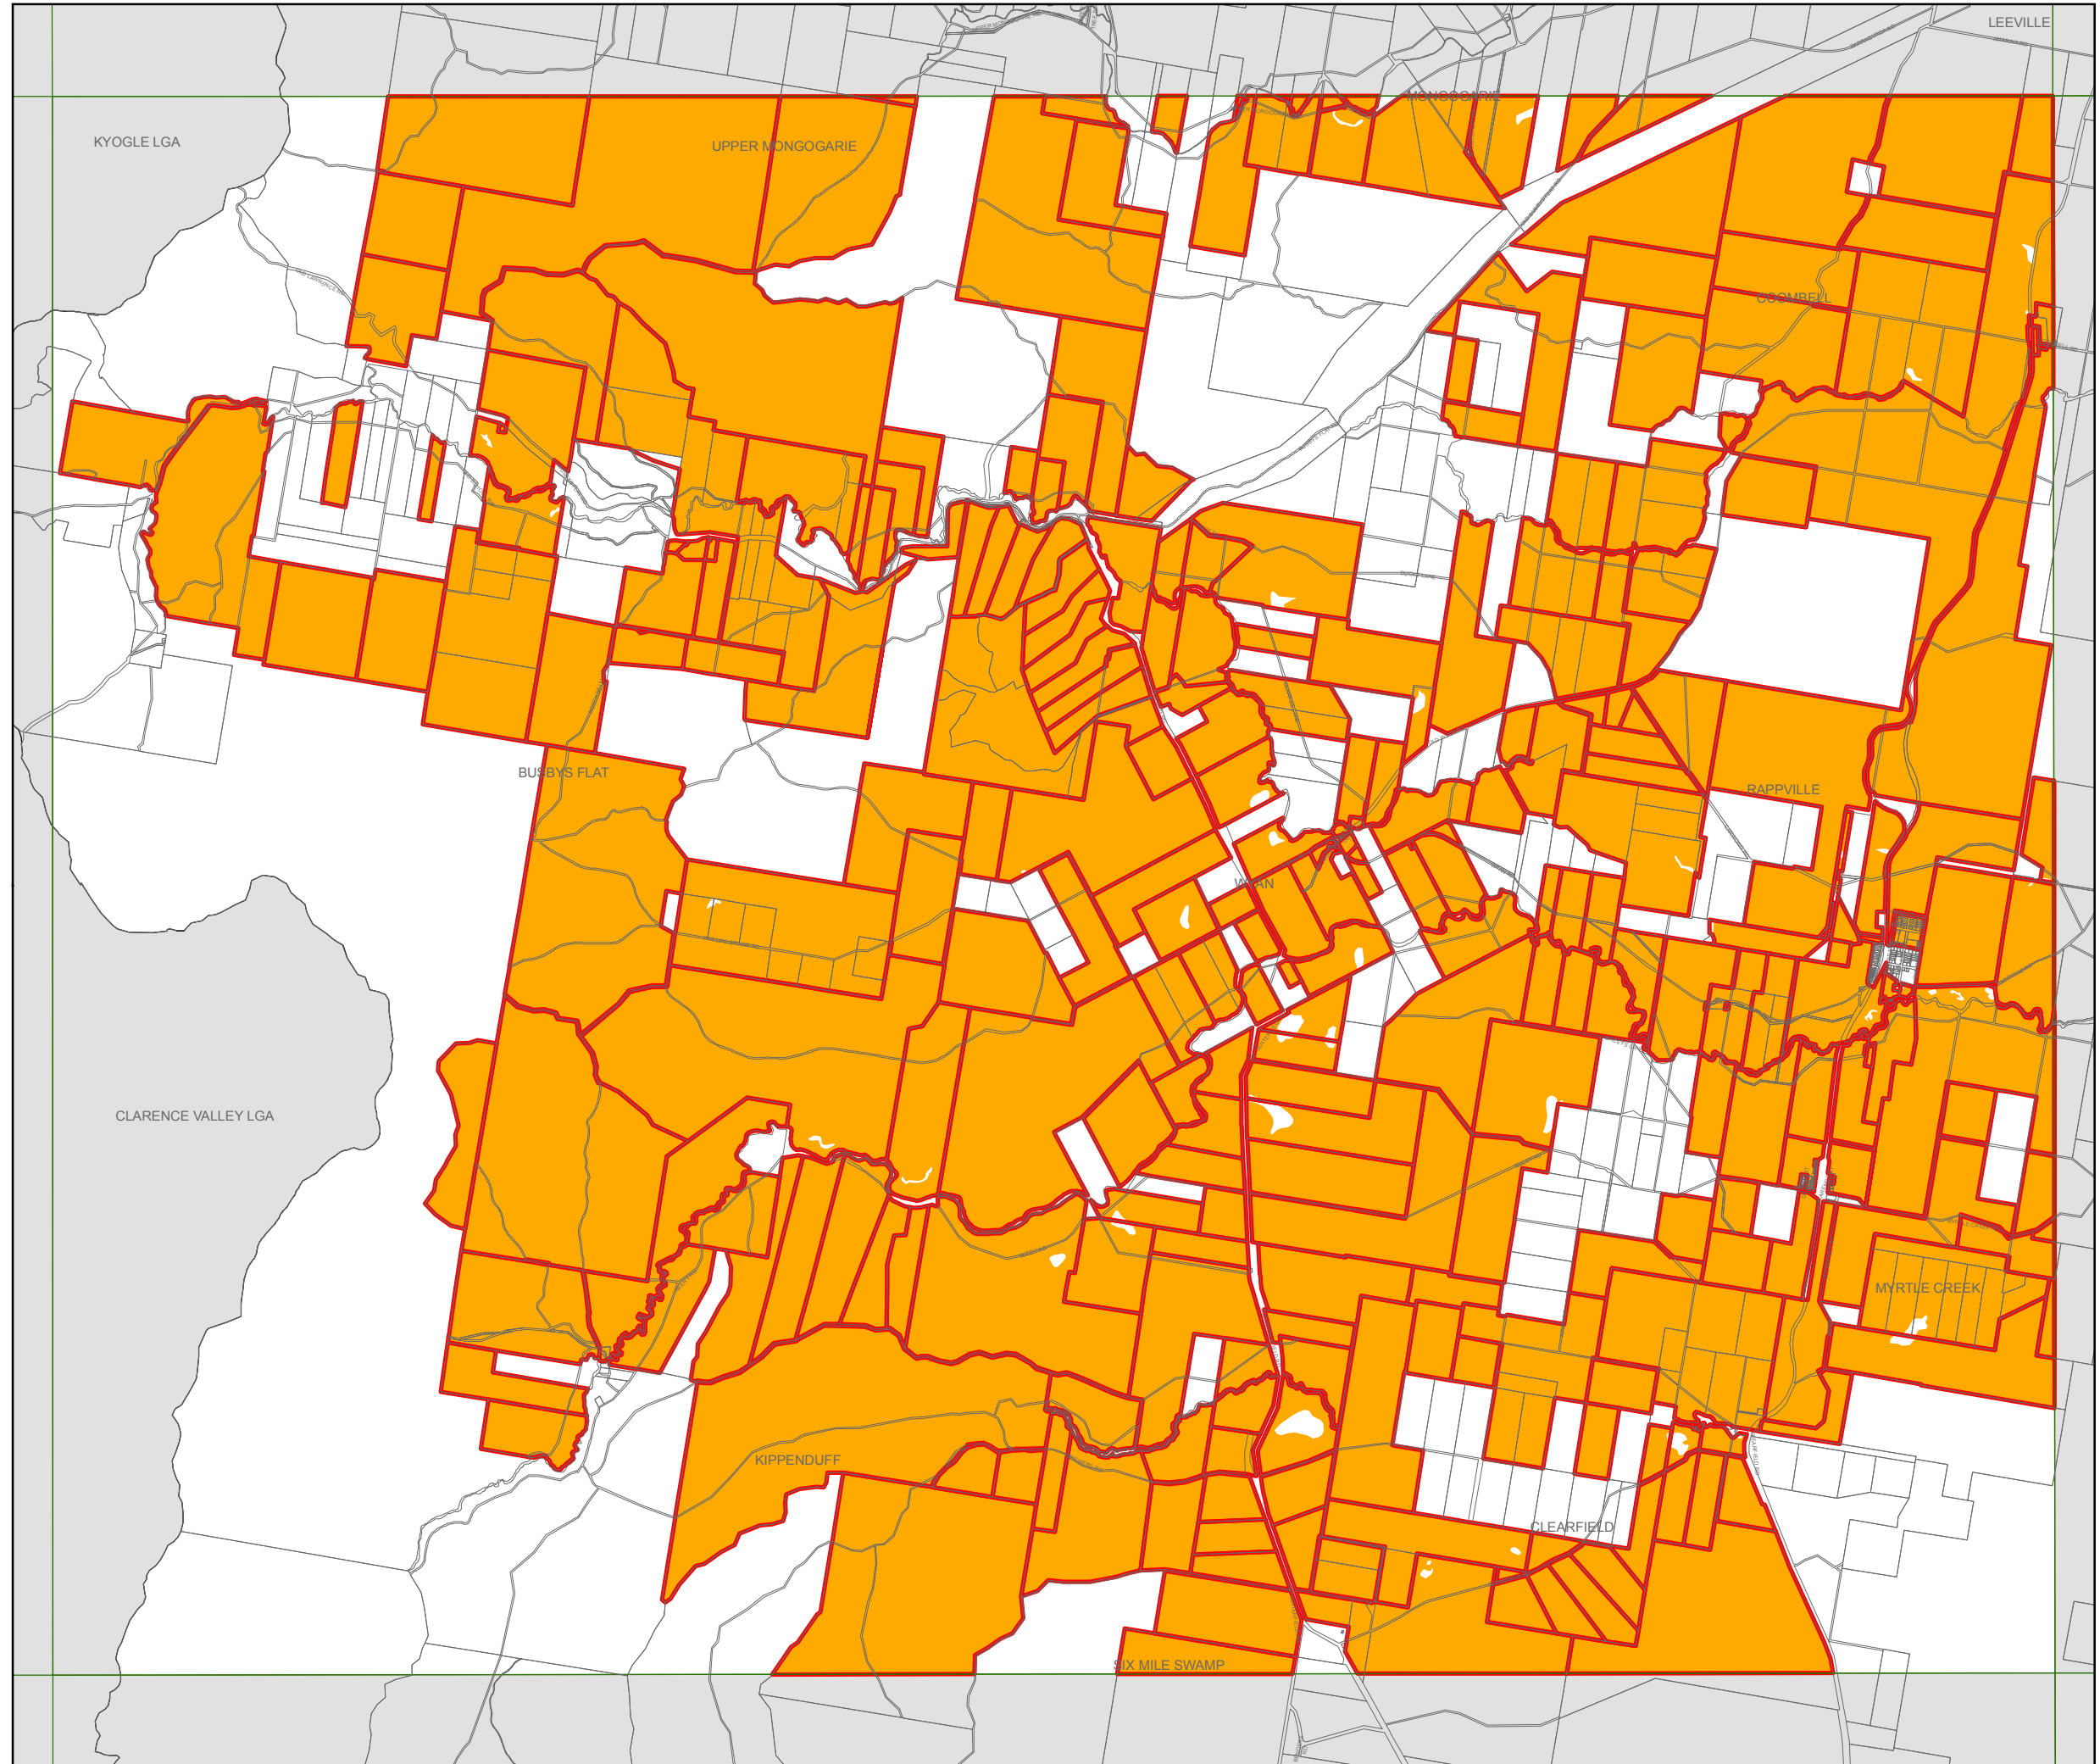

Richmond Valley Local Environmental Plan 2012

Dwelling Opportunity Map - Sheet DWE_003

- Dwelling Opportunity
- The Glebe

Cadastre

- Cadastre 23/04/2009 © Land and Property Information (LPI)

Projection: GDA 1994
MGA Zone 56

Scale: 1:80,000 @ A3

Map identification number:

6610_COM_DWE_003_080_20120131