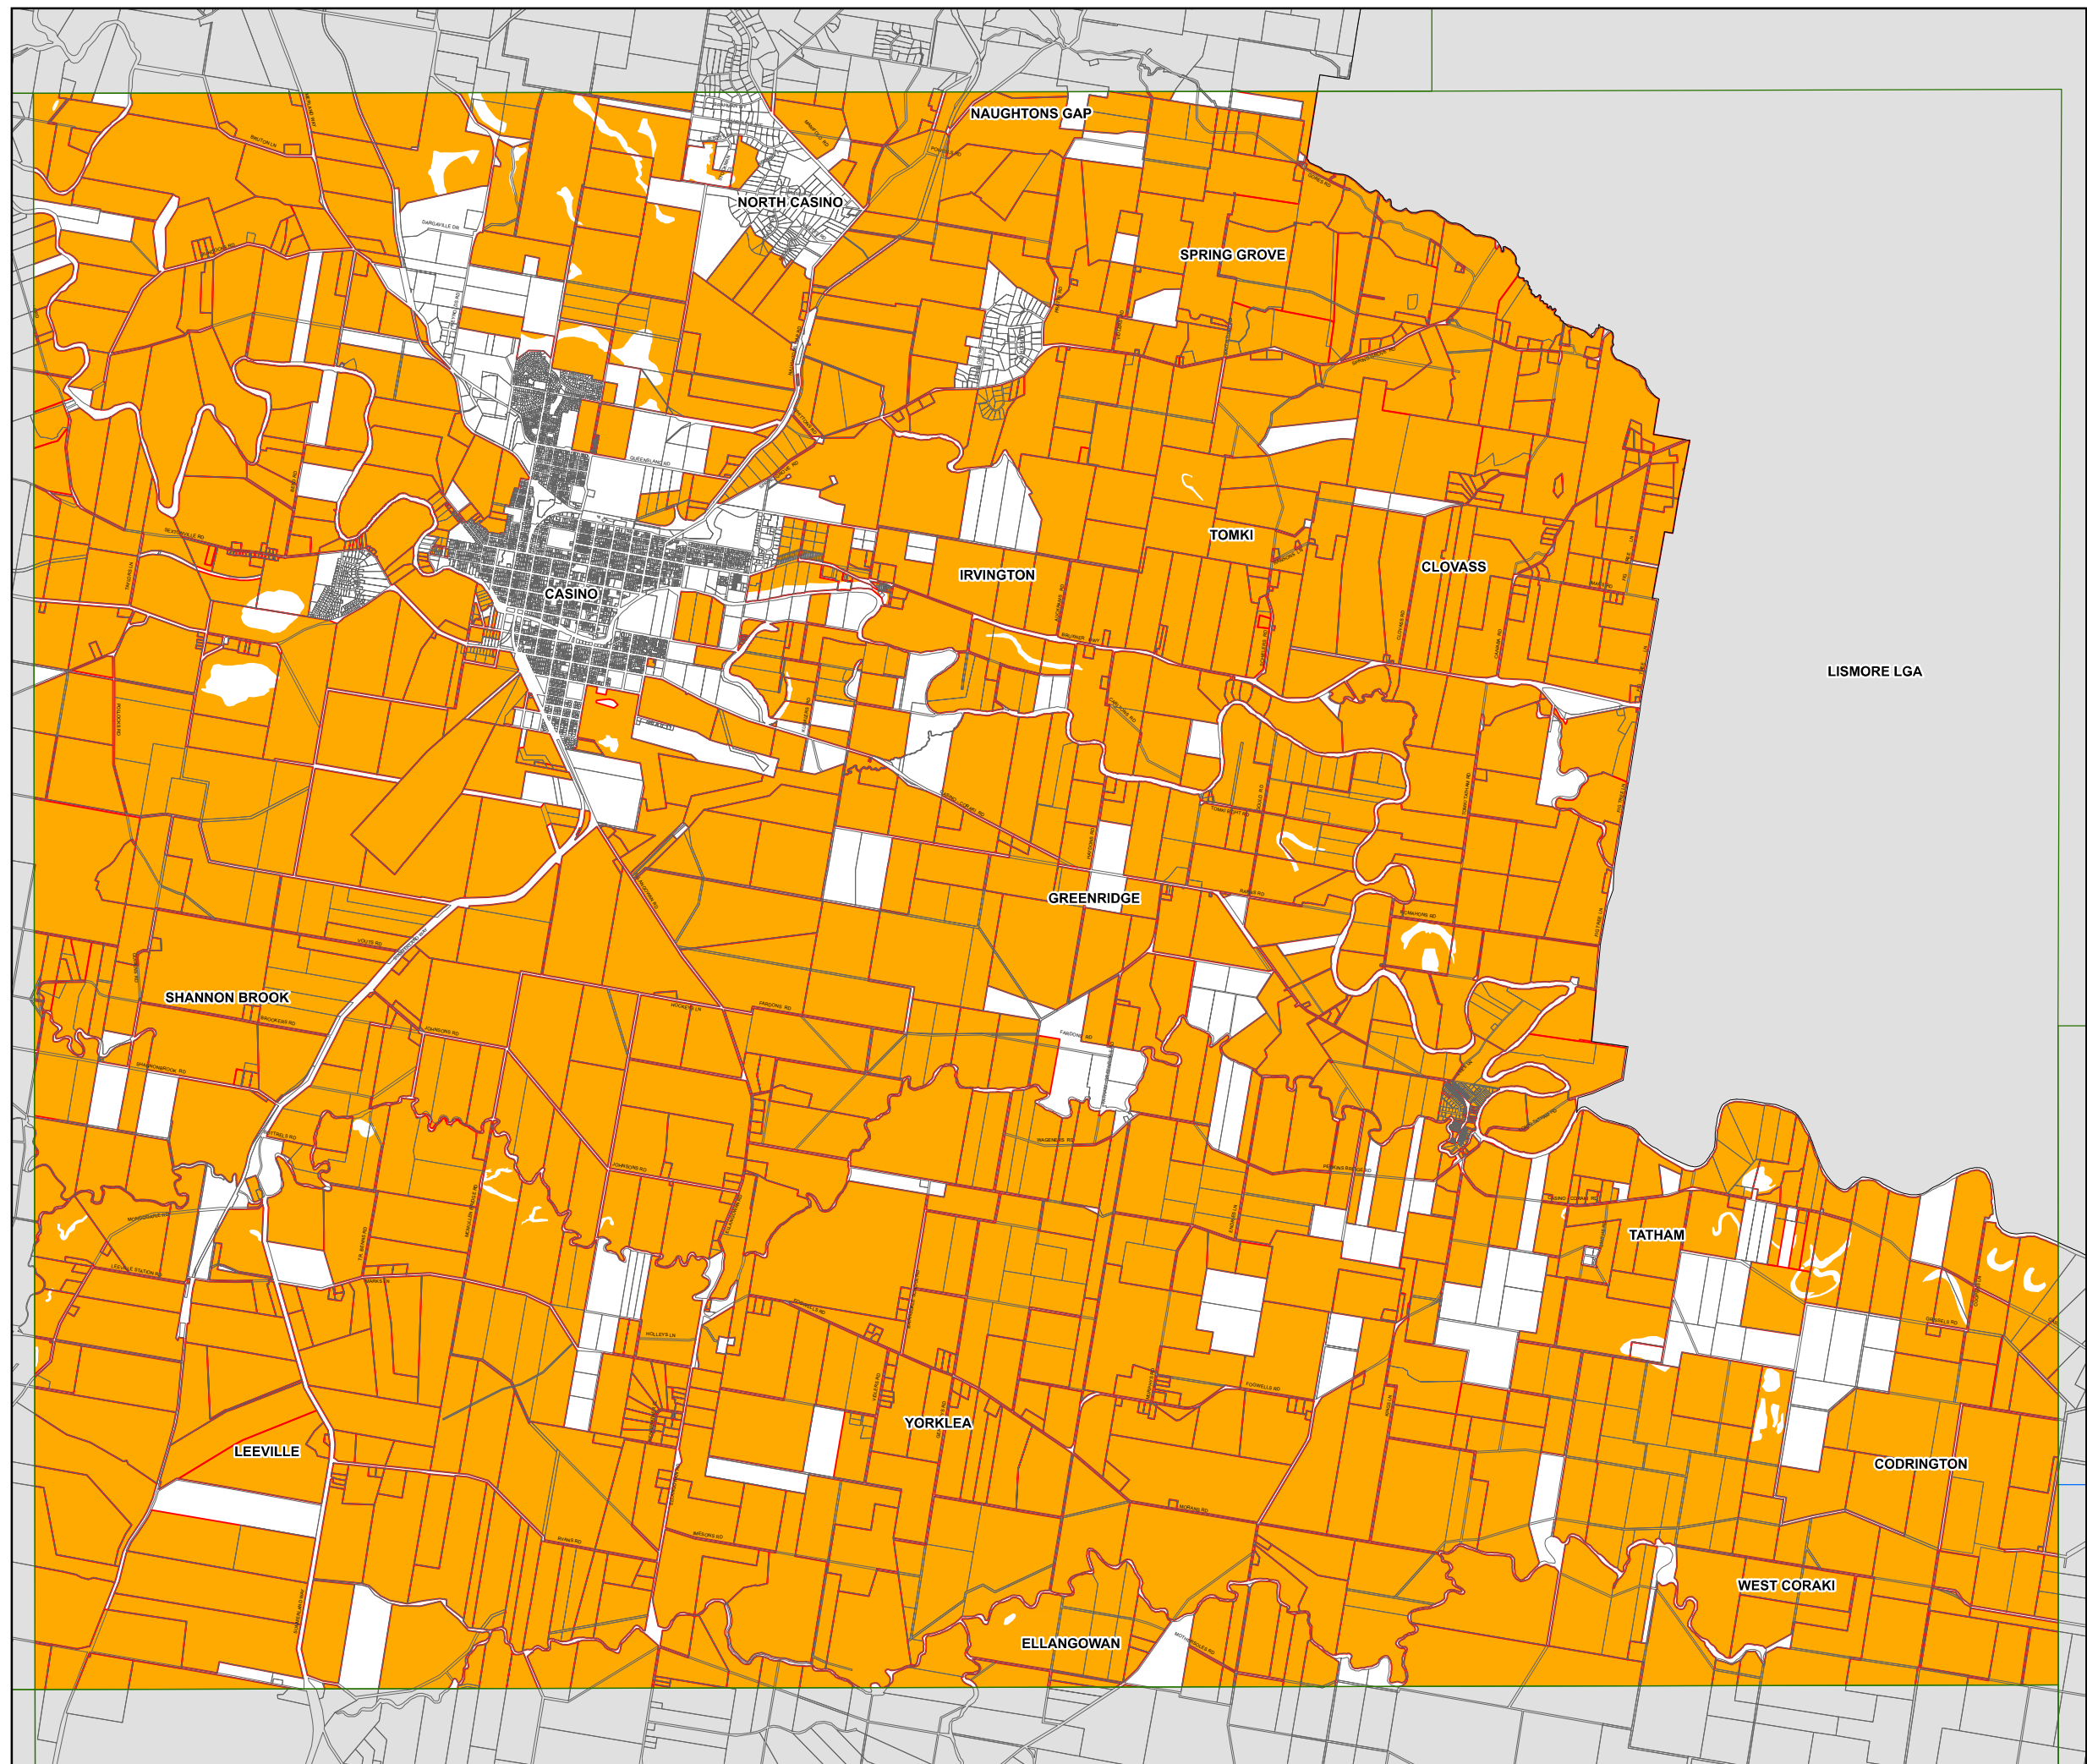

Richmond Valley Local Environmental Plan 2012

Dwelling Opportunity Map - Sheet DWE_006

- Dwelling Opportunity
- The Glebe

Cadastral

Cadastral 09/04/2025 © Richmond Valley Council

0 1 2 3 Kilometres

Scale: 1:80,000 @ A3

Projection: GDA 1994
MGA Zone 56

Map identification number: 6610_COM_DWE_006_080_20251003