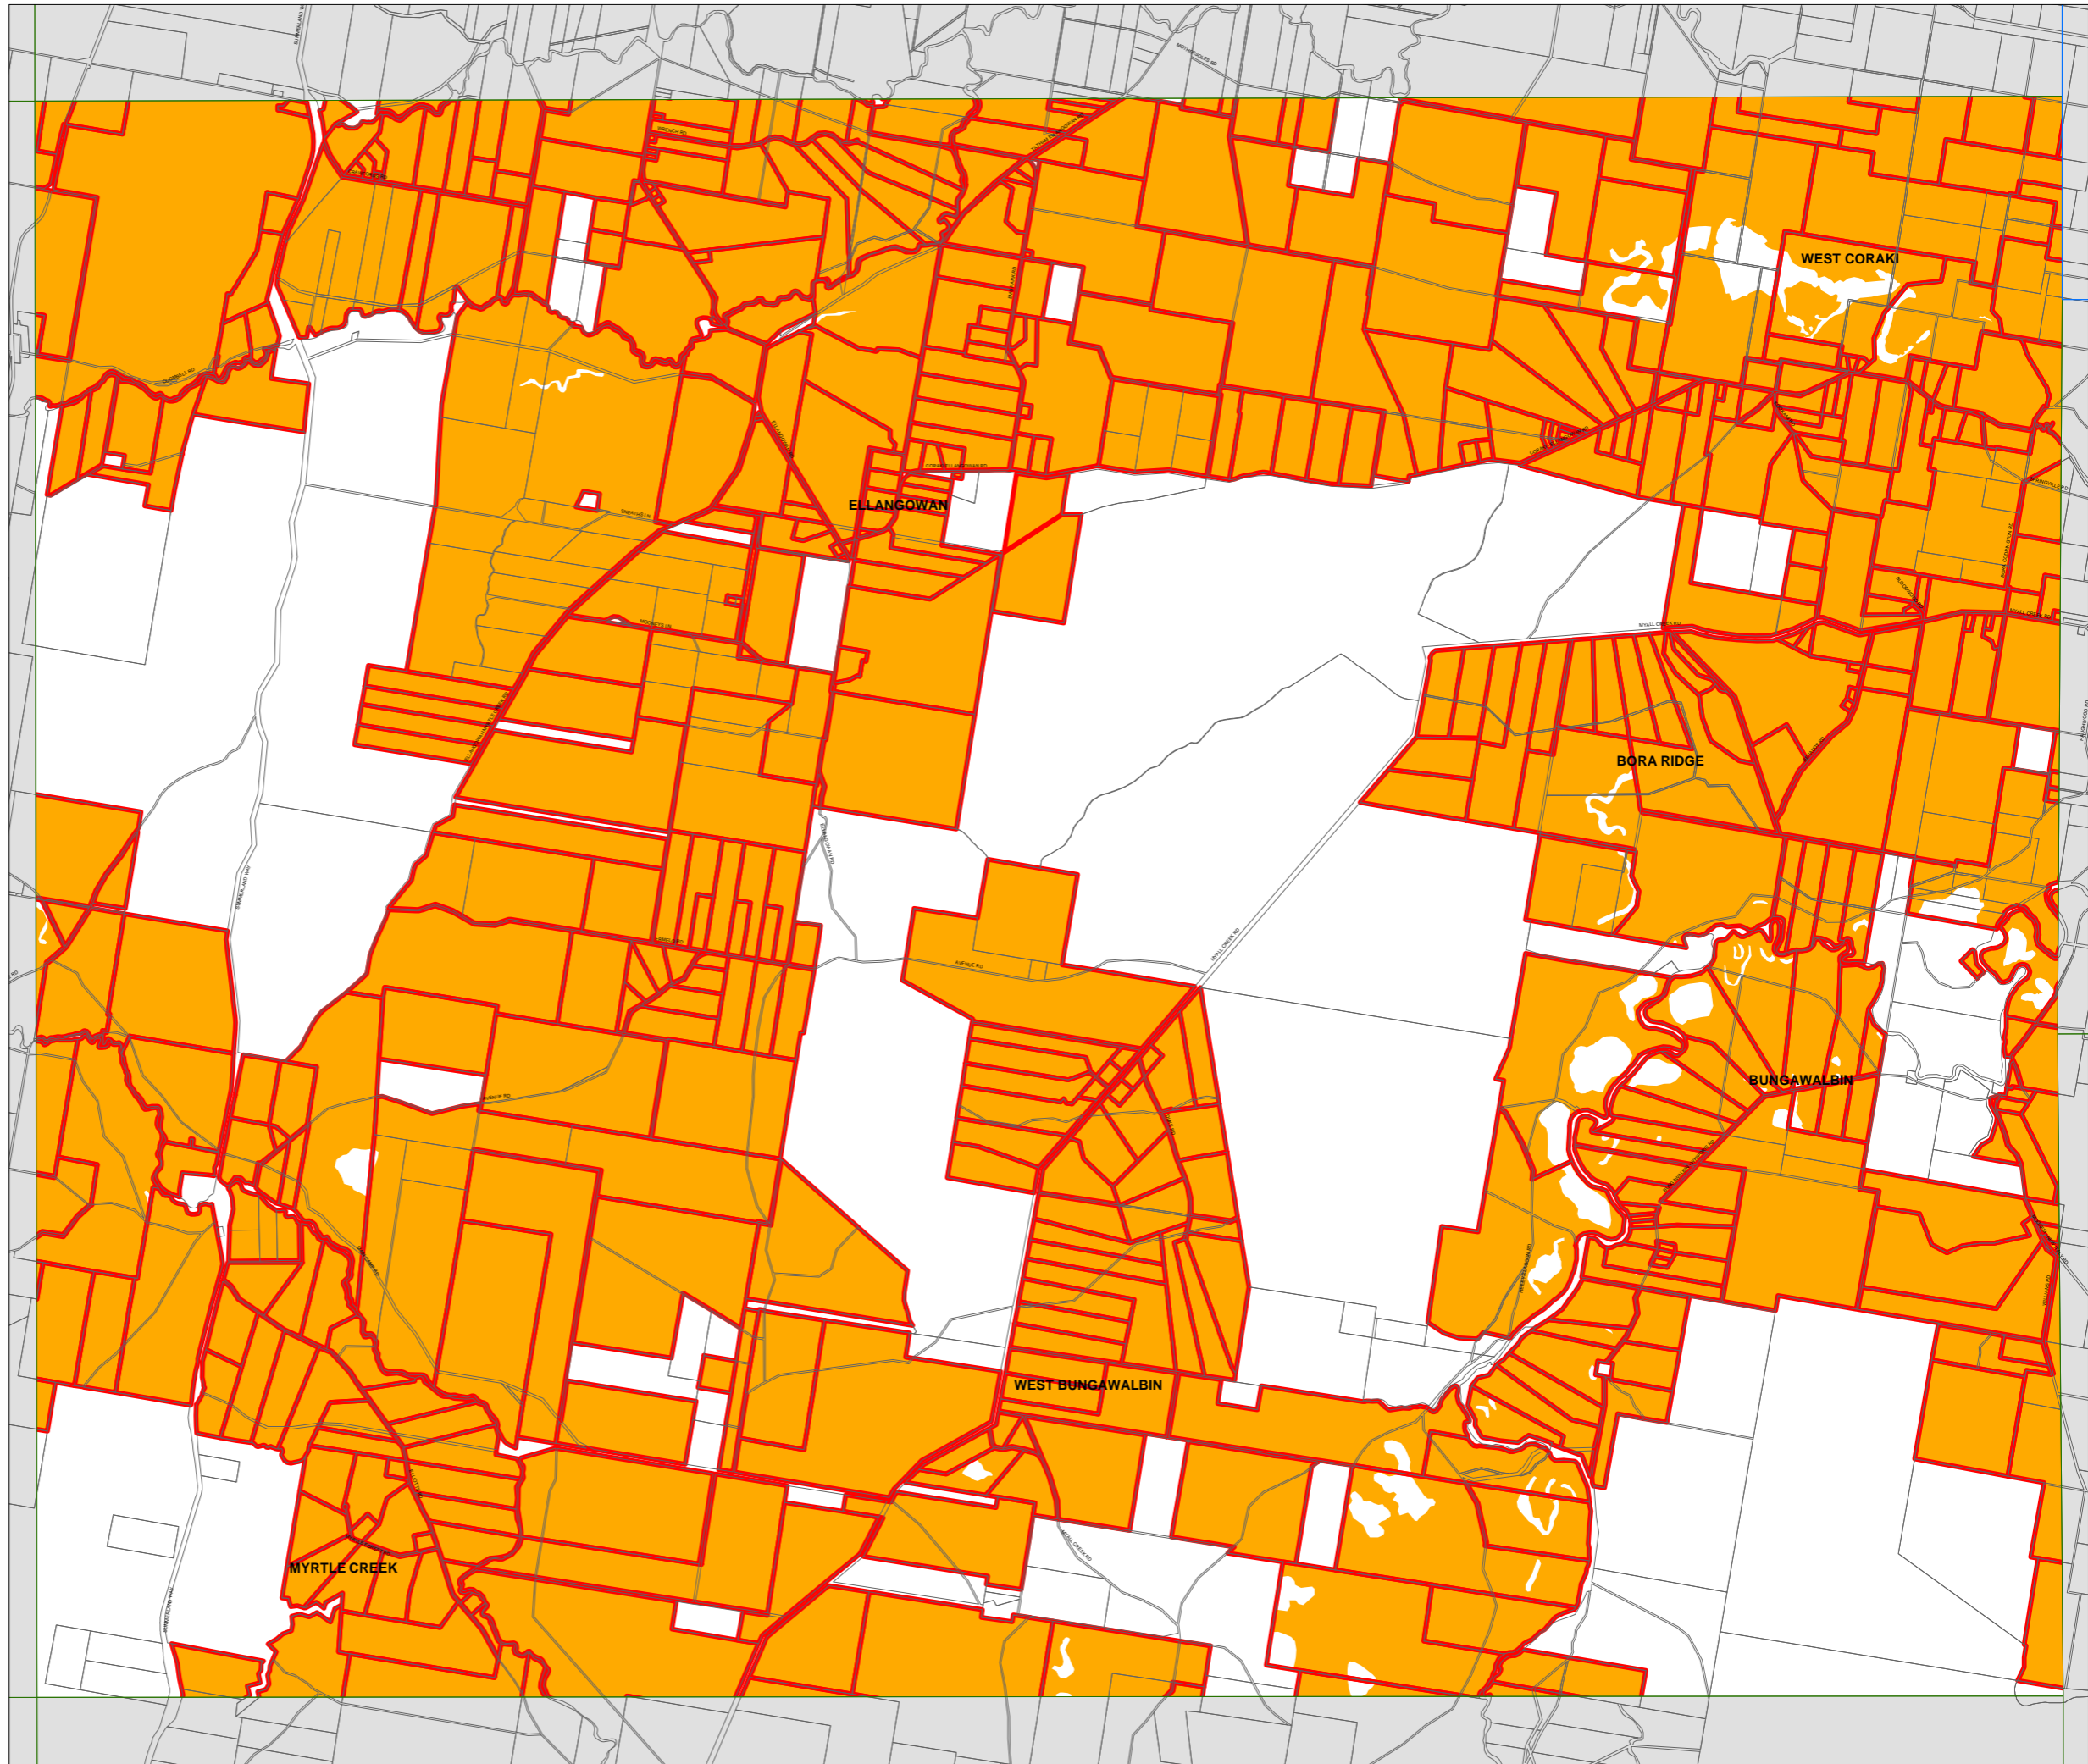

**Richmond Valley
Local Environmental
Plan 2012**

**Dwelling Opportunity Map -
Sheet DWE_007**

- Dwelling Opportunity
- The Glebe

Cadastral

- Cadastral 22/10/2013 (c) Land and Property Information (LPI)
Addendum Data 22/10/2013 (c) Richmond Valley Council

Projection: GDA 1994
MGA Zone 56

Map identification number:

6610_COM_DWE_007_080_20131107